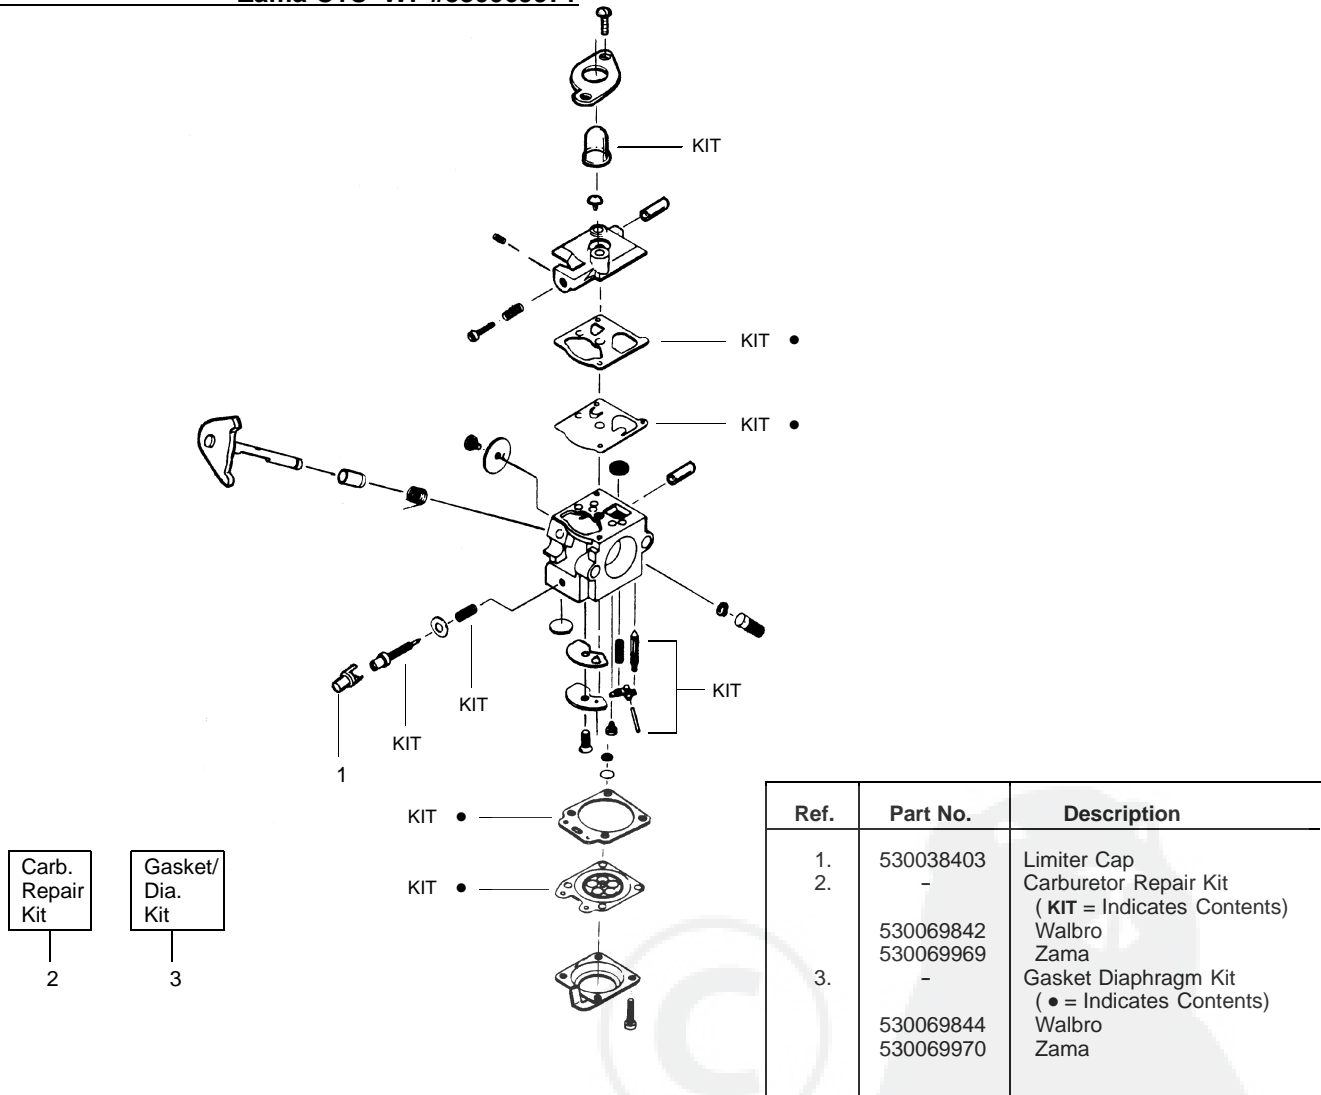

Carburetor Assembly Walbro WA226 #530069754
Zama C1U-W7 #530069971

Kit - Carburetor Assembly No. 530071630 - C1U-W7D

Note: No Repair kits are available for this carburetor, please order the complete assembly part number 530-071630 (C1U-W7D)