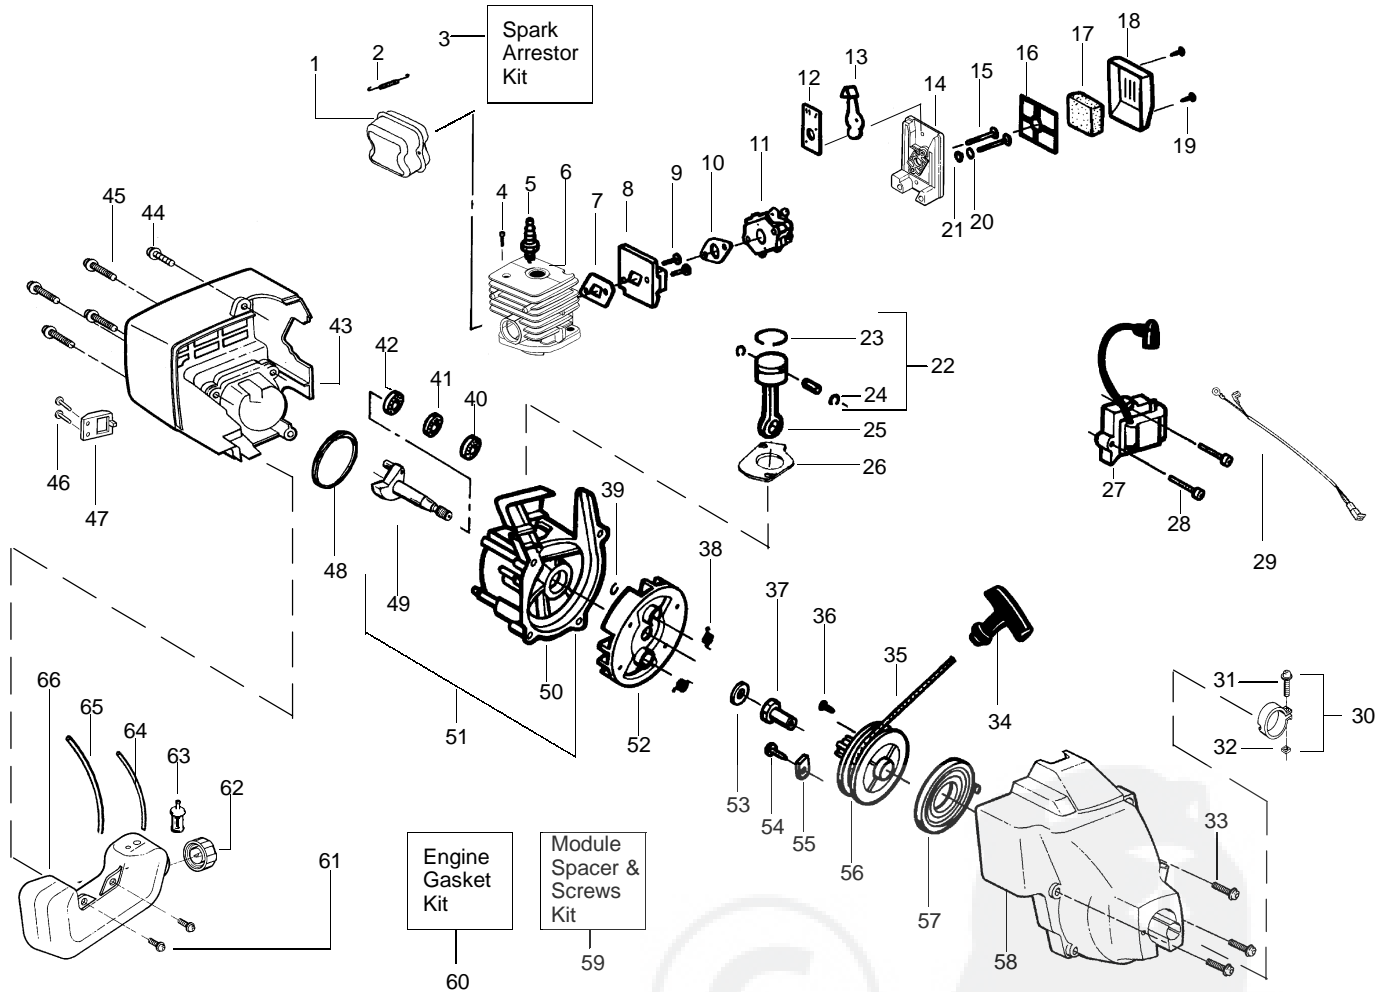

TYPE 1

Ref.	Part No.	Description	Ref.	Part No.	Description	Ref.	Part No.	Description
1.	530069660	Kit - Muffler (incl. 2)	23.	530036404	Piston Ring	48.	*****	O-Ring-C'case/Shrd
2.	530042088	Muffler Spring	24.	530015162	Piston Pin Retainer	49.	530054753	Crankshaft Ass'y.
3.	530071391	Kit-Spark Arrestor	25.	530069615	Connecting Rod Ass'y.	50.	530071627	Kit-Crankcase Ass'y. (Incl. 40-42)
4.	530015953	Screw-Cylinder	26.	530069616	Gasket-Cylinder (kit)	51.	530071360	Kit-C'case & C'shaft (Incl. 39,49,50)
5.	952030249	Spark Plug (RCJ 6Y)	27.	530039163	Ignition Module	52.	530069886	Kit-Flywheel Ass'y.
6.	530069619	Kit - Cylinder	28.	530015954	Screw	53.	530015828	Washer-Flat
7.	530069616	Gasket-Cyl./Carb.(kit)	29.	530049018	Assy-Wire Harness	54.	530015775	Screw
8.	530047659	Adaptor-carb.	30.	530056365	Kit-Nose Cone Clamp	55.	530027523	Retainer-Can
9.	530016014	Screw	31.	530016381	Ass'y. (Incls. 31 & 32)	56.	530069400	Kit-Starter Pulley (Incl. 36)
10.	530069616	Gasket-Carb.(kit)	32.	530016382	Screw-Nose Cone	57.	530042085	Starter Spring
11.	---	Kit - Carburetor Ass'y	33.	530015810	Nut-Nose Cone	58.	530069798	Kit-Fan Hsg.
	530069754	Walbro (WA-226)	34.	530027569	Screw	59.	530071731	Kit-Mod. Spcr/Screws
	530069971	Zama (C1U-W7)	35.	530069232	Starter Handle	60.	530069616	Kit-Engine Gasket (Incl. 7,10,26,48)
	530071630	Zama (C1U-W7D)	36.	530016080	Kit - Rope	61.	530016379	Retainer
12.	530038747	Choke Plate Mounting	37.	530038604	Screw	62.	530014347	Assy-Fuel Cap
13.	530038686	Choke Shutter	38.	530023817	Drive Coupling	63.	530095646	Assy-Fuel Pickup
14.	530052431	Air Box	39.	530015941	Starter Dog Spring	64.	530069247	Kit-Fuel Line (Small)
15.	530016353	Screw	40.	530055728	Retain. Ring-C'shaft	65.	530069216	Kit-Fuel Line (Large)
16.	530036569	Plate - Filter Support	41.	530071615	Outer Bearing	66.	530049296	Assy-Fuel Tank (Incl. cap,filter & fuel lines)
17.	530036575	Air Filter Foam	42.	530032125	Inner Bearing			
18.	530036568	Air Filter Cover	43.	530069798	Kit-Shroud			
19.	530015880	Screw	44.	530015934	Kit-Engine Gasket			
20.	530015852	Spacer-Choke	45.	530015810	Washer			
21.	530015254	Washer	46.	530015675	Kit - Piston (Incl. 23, 24 & Pin)			
22.	530069621	Kit - Piston (Incl. 23, 24 & Pin)	47.	530037045	Screw-Muffler Guard			
					Guard-Muffler			