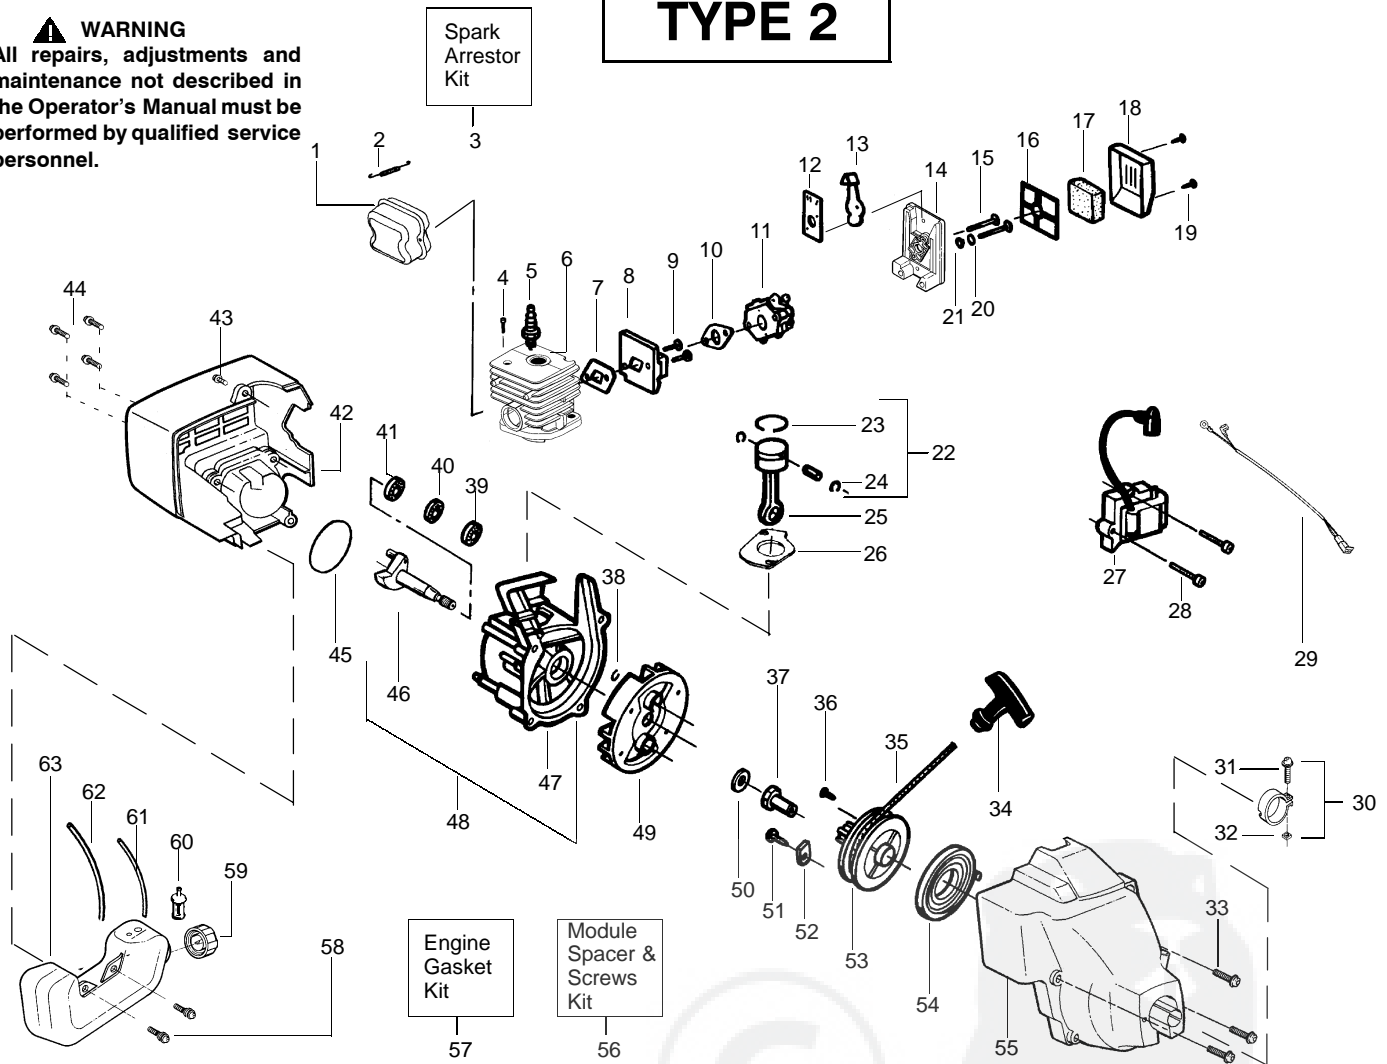

TYPE 2

⚠ WARNING
All repairs, adjustments and maintenance not described in the Operator's Manual must be performed by qualified service personnel.

Ref.	Part No.	Description	Ref.	Part No.	Description	Ref.	Part No.	Description
1.	530069660	Kit - Muffler (incl. 2)	23.	530055120	Ring-Piston	45.	530071363	O-Ring-C'case (kit)
2.	530042088	Spring-Muffler	24.	530015162	Retainer-Piston Pin	46.	530054753	Assy-Crankshaft
3.	530071391	Kit-Spark Arrestor	25.	530069945	Assy-Connecting Rod	47.	530071627	Kit-Crankcase (Incl. 39-41)
4.	530015953	Screw-Cylinder	26.	530071363	Gasket-Cylinder (kit)	48.	530071360	Assy-C'case & C'shaft (Incl. 38,46,47)
5.	Champion	Spark Plug (RCJ 6Y)	27.	530039163	Module-Ignition	49.	530069886	Assy-Flywheel
6.	530071359	Kit - Cylinder	28.	530016357	Screw	50.	530015828	Washer-Flat
7.	530071363	Gasket-Cyl/Carb.(kit)	29.	530049018	Assy-Switch Wire	51.	530015775	Screw
8.	530056403	Adaptor-Carb.	30.	530056365	Assy-Nose Cone Clamp (Incls. 31 & 32)	52.	530027523	Retainer
9.	530016014	Screw	31.	530016381	Screw-Nose Cone	53.	530069400	Kit-Starter Pulley (Incl. 36)
10.	530071363	Gasket-Carb.(kit)	32.	530016382	Nut-Nose Cone	54.	530042085	Spring-Starter
11.	530071630	Kit - Carburetor Ass'y (C1U-W7D)	33.	530015810	Screw	55.	530071709	Assy-Fan Hsg.
12.	530038747	Plate-Choke Mounting	34.	530027569	Handle-Starter	56.	530071731	Kit-Mod. Spcr/screws
13.	530038686	Shutter-Choke	35.	530069232	Kit - Rope	57.	530071363	Kit-Engine Gasket (Incl. 7,10,26,45)
14.	530052431	Box-Air	36.	530016080	Screw	58.	530016379	Retainer-Fuel Tank
15.	530016353	Screw	37.	530038604	Coupling-Drive	59.	530014347	Assy-Fuel Cap w/ret.
16.	530036569	Plate - Filter Support	38.	530015941	Retain. Ring-C' shaft	60.	530095646	Assy-Fuel Pickup
17.	530036575	Foam-Air Filter	39.	530055728	Bearing-Outer	61.	530069247	Kit-Fuel Line (Small)
18.	530036568	Cover-Air Filter	40.	530071615	Kit-C'case Seal	62.	530069216	Kit-Fuel Line (Large)
19.	530016349	Screw	41.	530032125	Bearing-Inner	63.	530049296	Assy-Fuel Tank (Incl. cap, fuel line, filter)
20.	530015852	Spacer-Choke	42.	530071709	Shroud-Rear			
21.	530015254	Washer	43.	530015934	Screw			
22.	530071357	Kit - Piston (Incl. 23, 24 & Pin)	44.	530015810	Screw			

✓ = NEW PART NUMBER FOR THIS IPL   * = REFER TO THE SERVICE REFERENCE INDICATED FOR MORE INFORMATION. (LOCATED AT END OF IPL)