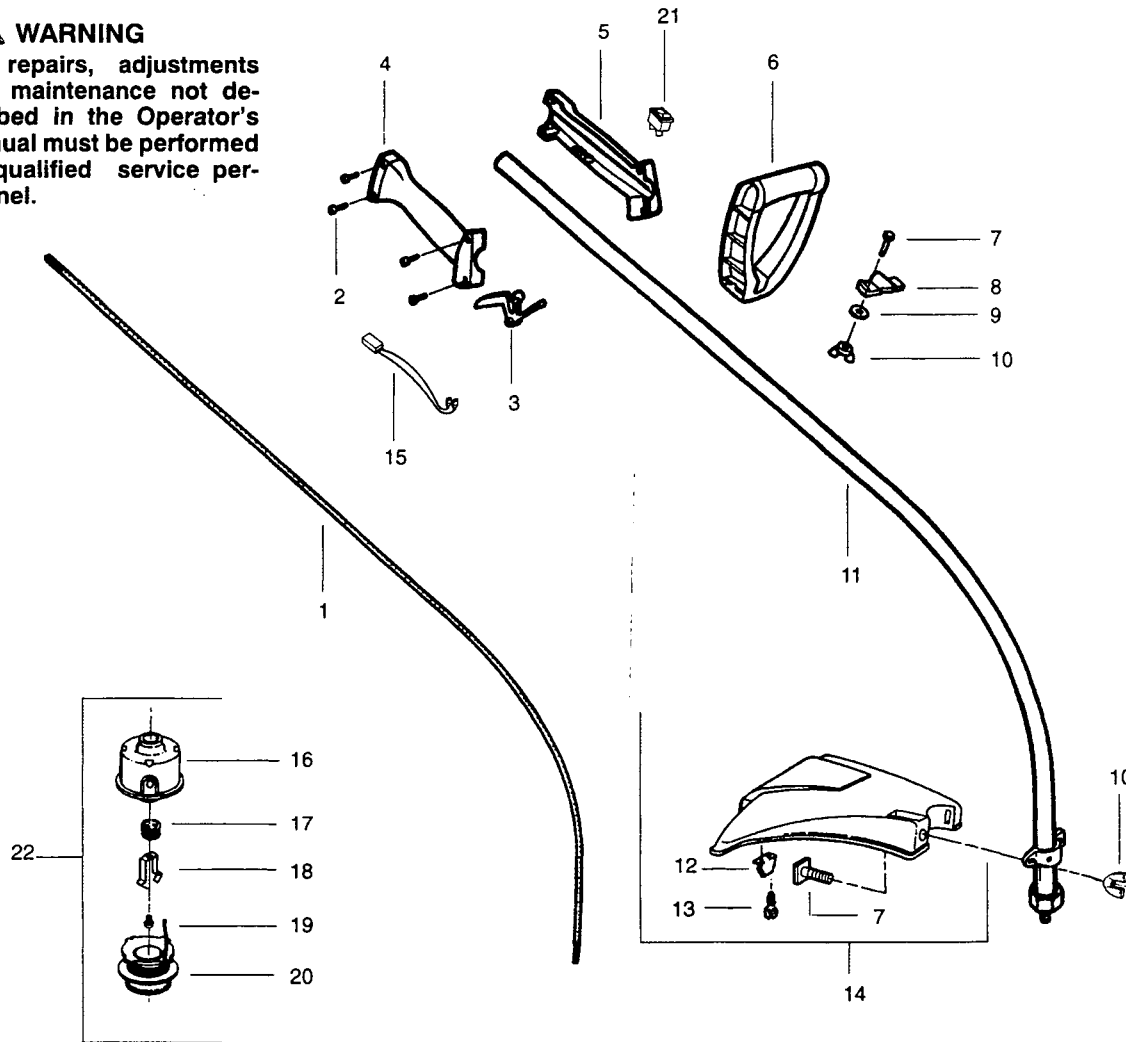

**⚠ WARNING**  
All repairs, adjustments and maintenance not described in the Operator's Manual must be performed by qualified service personnel.

Ref.	Part No.	Description	Ref.	Part No.	Description
1. ✓	530095613	Drive Shaft-45"	14.	530069686	Shield Kit Ass'y. (Incl. 7, 10, 12 & 13)
2.	530015880	Screw-Throttle Hsg.	15.	530049072	Switch & Wire Ass'y.
3.	530038682	Trigger	16.	530069690	Hub & Shaft Ass'y.
4. ✓	530069888	Throttle Hsg. Kit (Right)	17.	530401464	Spring
5.	530095382	Throttle Hsg. (Left)	18.	530401466	Clip-Retainer
6.	530038708	Assist Handle	19.	530401467	Screw w/Washer-Head
7.	530015820	Bolt-Handle/Shield	20.	952715573	Spool w/Line
8. ✓	530094742	Clamp-Handle	21.	530069572	Switch Kit
9.	530092062	Washer-Handle	22.	952715575	Cutting Head (Incl. 16-20)
10. ✓	530401992	Wingnut-Handle/Shield			
11. ✓	530069883	Drive Shaft Hsg. Ass'y			
12.	530095238	Line Limiter			
13.	530015814	Screw-Line Limiter			
				Not Shown	
				530083870	Operator Manual

## Carburetor Assembly Kits

**WA223-#530069642 - Type 1**

**WA224-#530069770 - Type 2**

**WA226-#530069754 - Type 3**

Ref.	Part No.	Description
1.	530038404	Limiter Cap
2.	-	Carburetor Repair Kit (● Indicates Contents)
	530069839	WA223
	530069842	WA224 & WA226
3.	-	Gasket/Diaphragm Kit (KIT= Indicates Contents)
	530069844	WA223, WA224 & WA226
4.	530035296	Idle Screw & Spring Kit
5.	530035342	Low Speed Spring
6.	530035341	Low Speed Needle