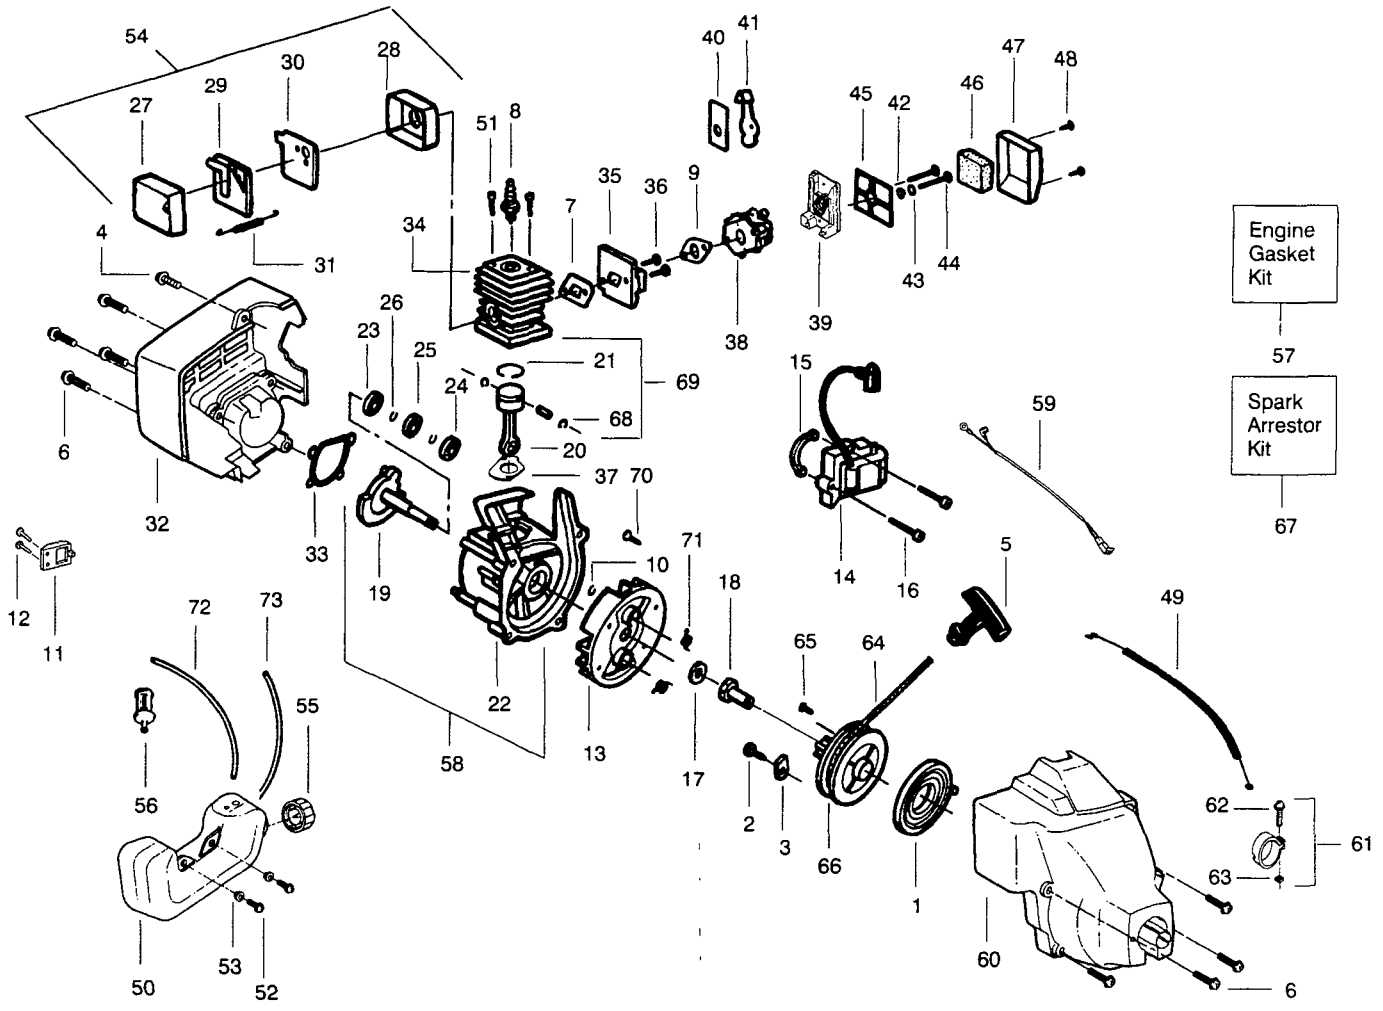

**⚠ WARNING**  
All repairs, adjustments and maintenance not described in the Operator's Manual must be performed by qualified service personnel.

Ref.	Part No.	Description	Ref.	Part No.	Description
1. ✓	530095613	Drive Shaft-45"	14.	530069686	Shield Kit Ass'y. (Incl. 7, 10, 12 & 13)
2.	530015880	Screw-Throttle Hsg.	15.	530049072	Switch & Wire Ass'y.
3.	530038682	Trigger	16.	530069690	Hub & Shaft Ass'y.
4. ✓	530069888	Throttle Hsg. Kit (Right)	17.	530401464	Spring
5.	530095382	Throttle Hsg. (Left)	18.	530401466	Clip-Retainer
6.	530038708	Assist Handle	19.	530401467	Screw w/Washer-Head
7.	530015820	Bolt-Handle/Shield	20.	952715573	Spool w/Line
8. ✓	530094742	Clamp-Handle	21.	530069572	Switch Kit
9.	530092062	Washer-Handle	22.	952715575	Cutting Head (Incl. 16-20)
10. ✓	530401992	Wingnut-Handle/Shield			
11. ✓	530069883	Drive Shaft Hsg. Ass'y			
12.	530095238	Line Limiter			
13.	530015814	Screw-Line Limiter			
				Not Shown	
				530083870	Operator Manual

## Carburetor Assembly Kits

**WA223-#530069642 - Type 1**

**WA224-#530069770 - Type 2**

**WA226-#530069754 - Type 3**

Ref.	Part No.	Description
1.	530038404	Limiter Cap
2.	-	Carburetor Repair Kit (● Indicates Contents)
	530069839	WA223
	530069842	WA224 & WA226
3.	-	Gasket/Diaphragm Kit (KIT= Indicates Contents)
	530069844	WA223, WA224 & WA226
4.	530035296	Idle Screw & Spring Kit
5.	530035342	Low Speed Spring
6.	530035341	Low Speed Needle