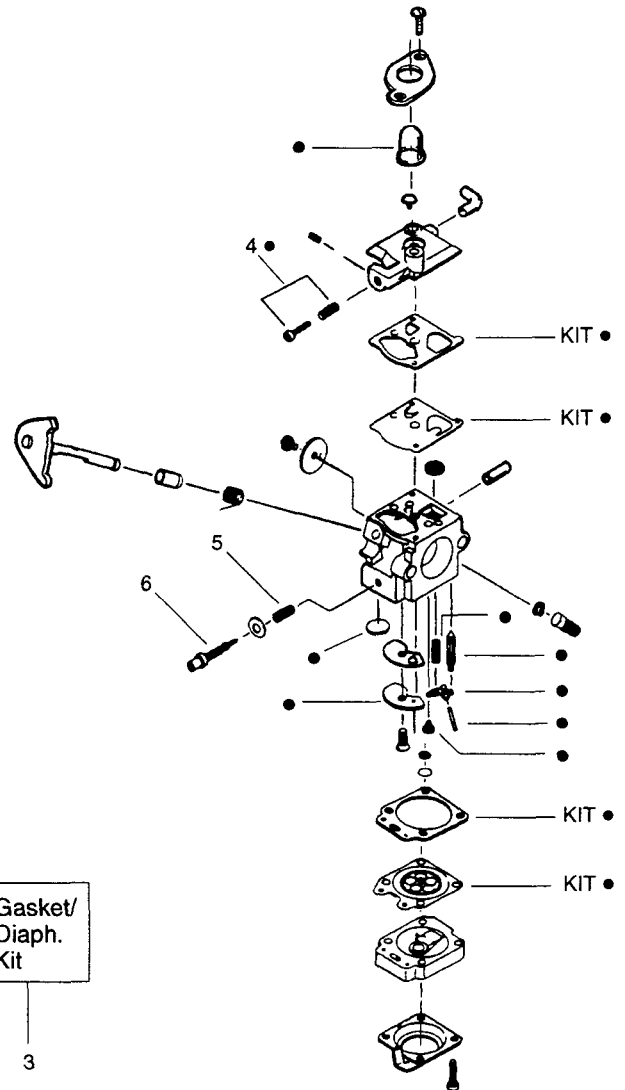

**⚠ WARNING**  
All repairs, adjustments and maintenance not described in the Operator's Manual must be performed by qualified service personnel.

Ref.	Part No.	Description	Ref.	Part No.	Description
1. ✓	530095613	Drive Shaft-45"	14.	530069686	Shield Kit Ass'y. (Incl. 7, 10, 12 & 13)
2.	530015880	Screw-Throttle Hsg.	15.	530049072	Switch & Wire Ass'y.
3.	530038682	Trigger	16.	530069690	Hub & Shaft Ass'y.
4. ✓	530069888	Throttle Hsg. Kit (Right)	17.	530401464	Spring
5.	530095382	Throttle Hsg. (Left)	18.	530401466	Clip-Retainer
6.	530038708	Assist Handle	19.	530401467	Screw w/Washer-Head
7.	530015820	Bolt-Handle/Shield	20.	952715573	Spool w/Line
8. ✓	530094742	Clamp-Handle	21.	530069572	Switch Kit
9.	530092062	Washer-Handle	22.	952715575	Cutting Head (Incl. 16-20)
10. ✓	530401992	Wingnut-Handle/Shield			
11. ✓	530069883	Drive Shaft Hsg. Ass'y			
12.	530095238	Line Limiter			
13.	530015814	Screw-Line Limiter			
				Not Shown	
				530083870	Operator Manual

✓ = NEW PART NUMBER FOR THIS IPL      \* = REFER TO THE SERVICE REFERENCE INDICATED FOR MORE INFORMATION. (LOCATED AT END OF IPL)

## Carburetor Assembly Kits

**WA223-#530069642 - Type 1**

**WA224-#530069770 - Type 2**

**WA226-#530069754 - Type 3**

Ref.	Part No.	Description
1.	530038404	Limiter Cap
2.	-	Carburetor Repair Kit (● Indicates Contents)
	530069839	WA223
	530069842	WA224 & WA226
3.	-	Gasket/Diaphragm Kit (KIT= Indicates Contents)
	530069844	WA223, WA224 & WA226
4.	530035296	Idle Screw & Spring Kit
5.	530035342	Low Speed Spring
6.	530035341	Low Speed Needle