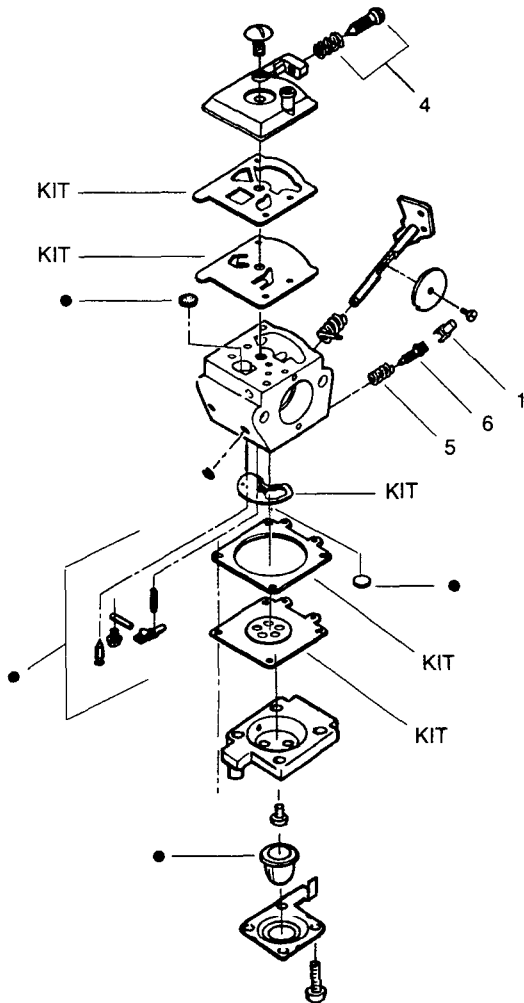

Carburetor Assembly Kits

WA223-#530069642 - Type 1