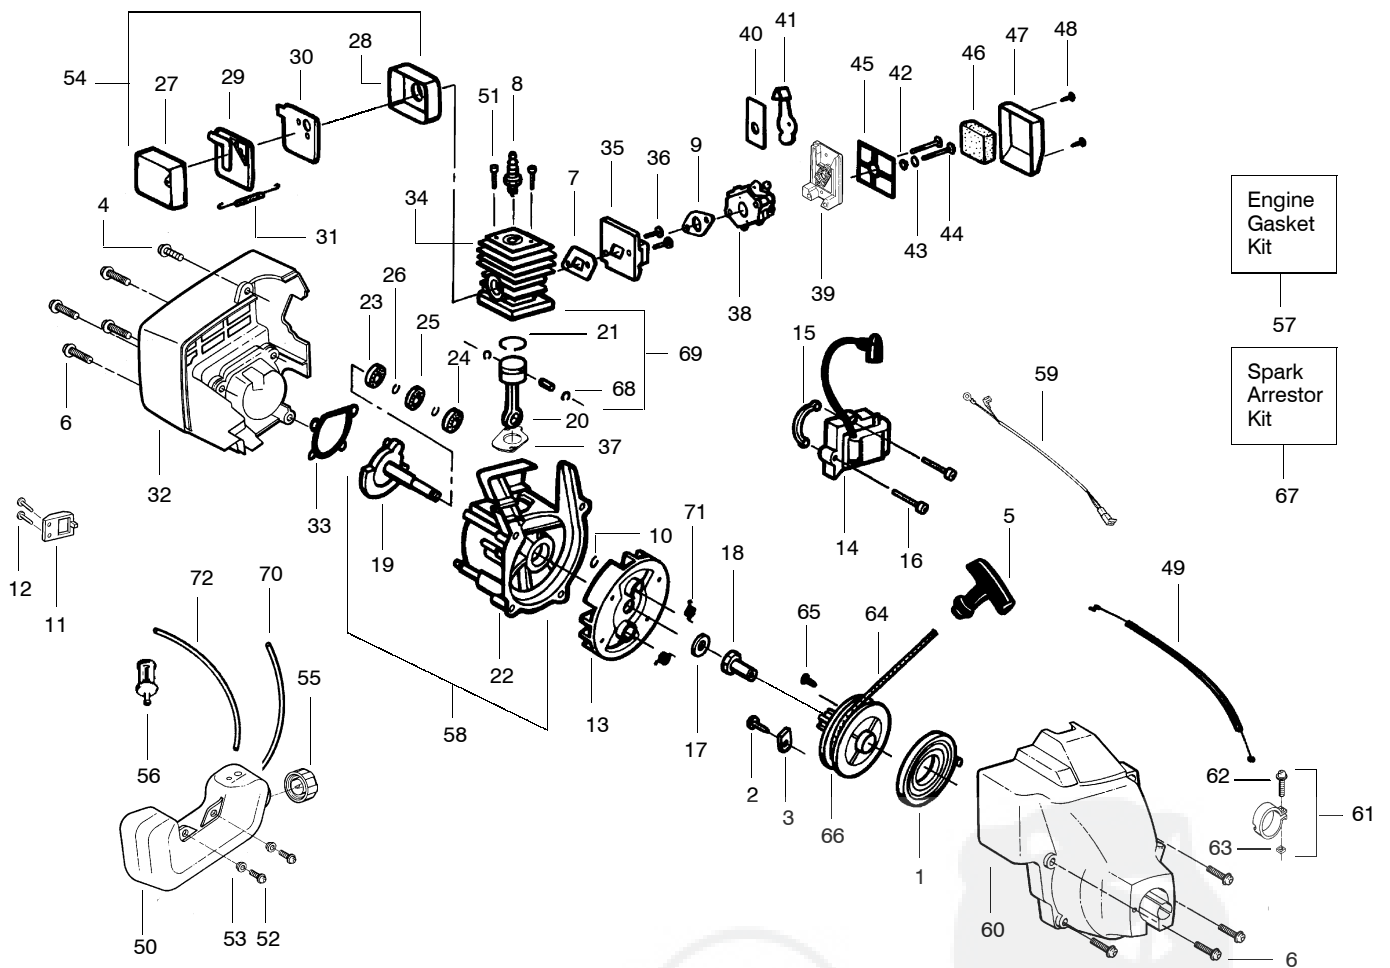

Ref.	Part No.	Description	Ref.	Part No.	Description	Ref.	Part No.	Description
1.	530042085	Starter Spring	28.	530036577	Muffler Cover	52.	530015814	Screw—Fuel Tank
2.	530015775	Screw—Pulley	29.	530038602	Muffler Baffle—Exit	53.	530016131	Washer— Fuel Tank
3.	530027523	Retainer	30.	530036579	Muffler Baffle—First	54.	530069660	Muffler Kit
4.	530015934	Screw—Shrd/Fan Hsg.	31.	530016197	Muffler Spring	55.	530014347	Fuel Cap Ass'y.
5.	530027569	Starter Handle	32.	530049283	Rear Shroud	56.	530095646	Fuel Pickup Ass'y.
6.	530015810	Screw	33.	530019181	Gasket—C'case/Shroud	57.	530069616	Engine Gasket Kit (Incl. 7,9,33,37)
7.	530019233	Gasket—Cyl/Carb Adpt	34.	530069687	Cylinder Kit	58.	530014729	C'case & C'shaft Assy. (Incl. 10,19,22–26)
8.	530030075	Spark Plug (RCJ 8Y)	35.	530047659	Carb. Adaptor	59.	530049018	Wiring Harness Ass'y.
9.	530019194	Gasket—Carb.	36.	530016014	Screw	60.	530069798	Fan Housing Ass'y.
10.	530015945	RetainerRing—C'case	37.	530019223	Gasket—Cylinder	61.	530038720	Nose Cone Clamp Ass'y. (Incl. 62 & 63)
11.	530037045	Muffler Guard	38.	—	Carburetor Ass'y. Kit	62.	530015650	Screw—Nose Cone
12.	530015675	Screw		530069642	WA—223 Type 1	63.	530016124	Nut—Nose Cone
13.	530039149	Flywheel Ass'y.		530069770	WA—224 Type 2	64.	530069232	Rope Kit
14.	530052266	Ignition Module		530069754	WA—226 Type 3 (Includes Limiter Cap)	65.	530016080	Screw—Rope Retain.
15.	530036145	Spacer— Ignit. Module	39.	530052431	Air Box	66.	530069400	Starter Pulley Kit (Incl. 65)
16.	530015954	Screw	40.	530038747	Choke Plate	67.	530069380	Spark Arrestor Kit
17.	530015828	Washer—Flat	41.	530038686	Choke Shutter	68.	530015162	Piston Pin Retainer
18.	530038604	Drive Coupling	42.	530015254	Washer	69.	530069613	Piston Kit (Incl. 21, 68 & Pin)
19.	530014532	Crankshaft Ass'y.	43.	530015852	Choke Spacer	70.	530069216	Fuel Line Kit (Large)
20.	530069615	Connecting Rod Ass'y.	44.	530015887	Screw	71.	530016191	Starter Dog Spring
21.	530029924	Piston Ring	45.	530036569	Filter Plate	72.	530069247	Fuel Line Kit (Small)
22.	530014861	Crankcase Ass'y. (Incl 23–26)	46.	530036575	Air Filter Foam			
23.	530032125	Inner Bearing	47.	530036568	Air Filter Cover			
24.	530032124	Outer Bearing	48.	530015957	Screw—Air Box			
25.	530019179	C'case Seal	49.	530036744	Throttle Cable Ass'y.			
26.	530015941	Retain. Ring—C'shaft	50.	530049296	Fuel Tank Ass'y			
27.	530036578	Muffler Body	51.	530015953	Screw—Cylinder