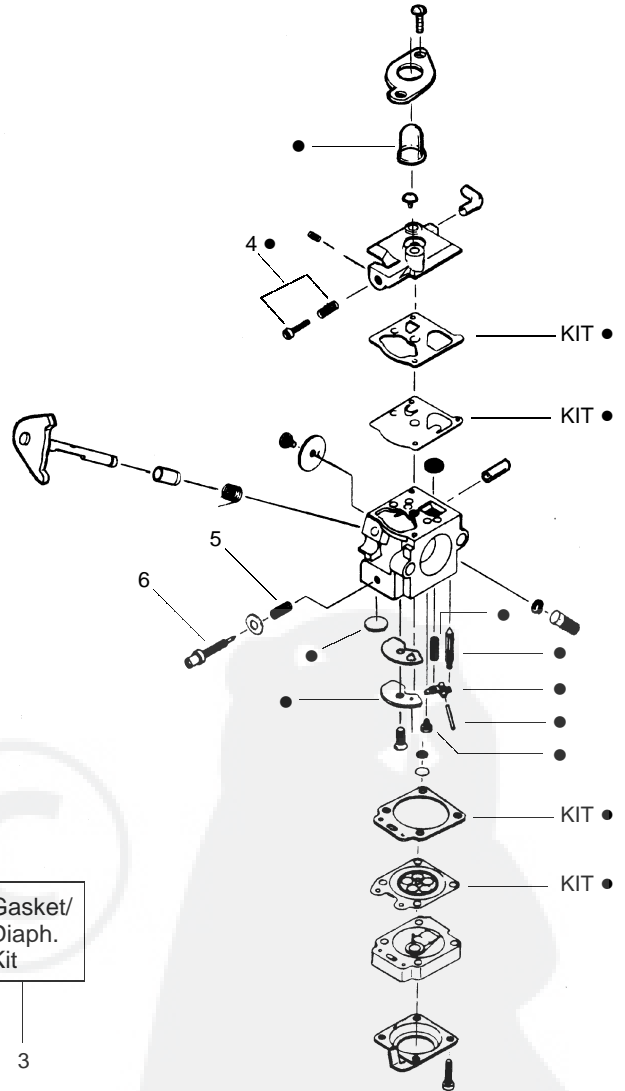

WA224-#530069770 - Type 2

WA226-#530069754 - Type 3

Carb.
Repair
Kit

Gasket/
Diaph.
Kit

2

3

Ref.	Part No.	Description
1.	530038404	Limiter Cap
2.	-	Carburetor Repair Kit (● Indicates Contents)
	530069839	WA223
	530069842	WA224 & WA226
3.	-	Gasket/Diaphragm Kit (KIT= Indicates Contents)
	530069844	WA223, WA224 & WA226
4.	530035296	Idle Screw & Spring Kit
5.	530035342	Low Speed Spring
6.	530035341	Low Speed Needle