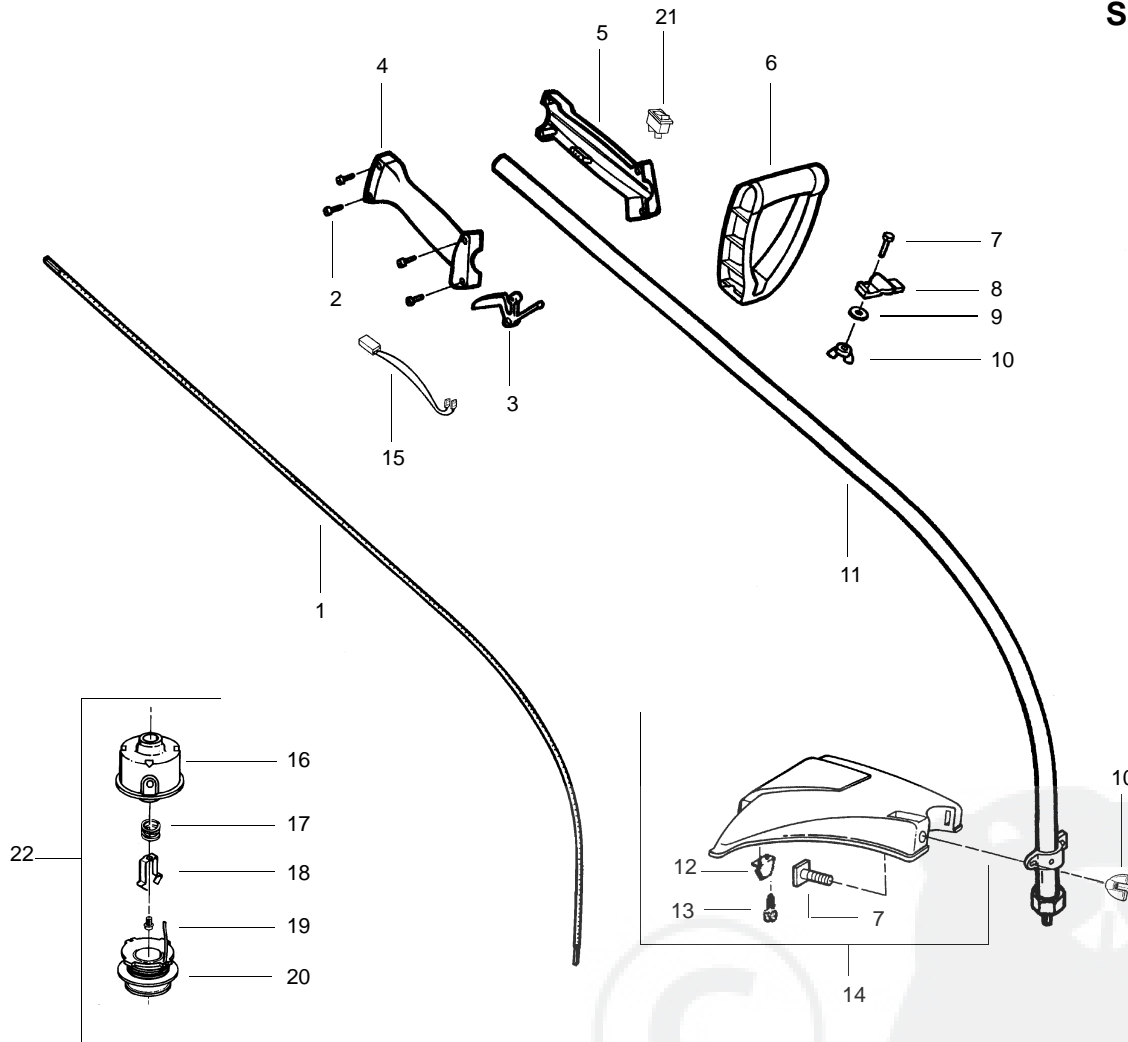

**SPAREPARTS  
530084213**

Ref.	Part No.	Description	Ref.	Part No.	Description
1.	530095613	Drive Shaft-45"	14.	530069686	Shield Kit (Incl. 7, 10, 12 & 13)
2.	530016273	Screw-Throttle Hsg.	15.	530049072	Switch & Wire Ass'y.
3.	530038682	Trigger	16.	530069690	Hub Ass'y. w/Arbor
4.	530038581	Throttle Hsg. (Right)	17.	530401464	Spring Compression
5.	530095382	Throttle Hsg. (Left)	18.	530401466	Clip-Retainer
6.	530038708	Assist Handle	19.	530401467	Screw w/Washer-Head
7.	530015820	Bolt-Handle/Shield	20.	952715573	Spool w/Line
8.	530094742	Clamp- Assist Handle	21.	530069572	Switch Kit
9.	530092062	Washer-Handle	22.	952715575	Cutting Head (Incl. 16-20)
10.	530016118	Wingnut			
11.	530069883	Drive Shaft Hsg. Ass'y			
12.	530052287	Line Limiter			
13.	530015814	Screw			
				Not Shown	
				530083870	Operator Manual

Ref.	Part No.	Description
1.	530038404	Limiter Cap
2.	-	Carburetor Repair Kit (● Indicates Contents)
	530069839	WA223
	530069842	WA224 & WA226
3.	-	Gasket/Diaphragm Kit (KIT= Indicates Contents)
	530069844	WA223, WA224 & WA226
4.	530035296	Idle Screw & Spring Kit
5.	530035342	Low Speed Spring
6.	530035341	Low Speed Needle