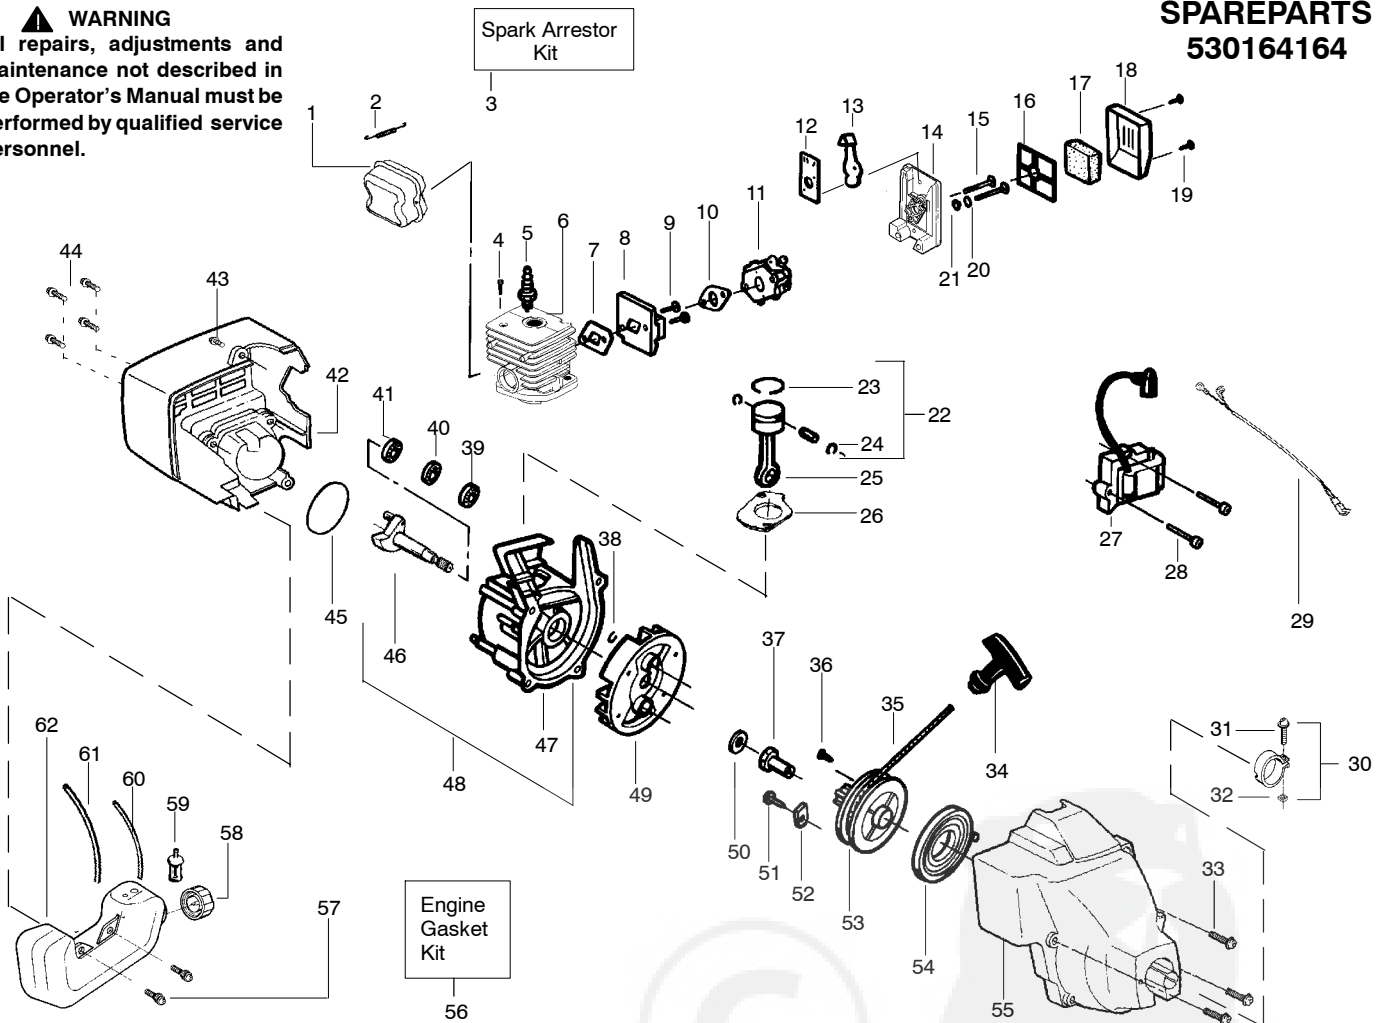

SPAREPARTS 530164164

WARNING
All repairs, adjustments and maintenance not described in the Operator's Manual must be performed by qualified service personnel.

Ref.	Part No.	Description	Ref.	Part No.	Description
1.	530054183	Ass'y. - Wire	17.	530071683	Kit - Shield Ass'y. (Incl. 14, 15, 16, 18 & 19)
2.	530069888	Kit - Throttle Hsg. (Right)	18.	530056401	Wrench
3.	530095382	Throttle Hsg. (Left)	19.	530015197	Nut
4.	530069572	Kit - Switch	20.	530095563	Dust cup
5.	530038708	Assist Handle	21.	530095846	Cutting Head (Incl. 22 - 25)
6.	530015820	Bolt	22.	530095776	Hub Ass'y.
7.	530094742	Clamp - Handle	23.	530053241	Spring - Compression
8.	530016152	Wingnut	24.	530401957	Clip - Retainer
9.	530016273	Screw - Throttle Hsg.	25.	530095845	Spool w/Line
10.	530038682	Trigger			
11.	530036744	Assy - Throttle Cable			
12.	530071312	Kit - Drive Shaft Hsg. Ass'y			
13.	530095242	Drive Shaft - Flex			
14.	530052286	Line Limiter			
15.	530015886	Screw - Line Limiter			
16.	530015820	Bolt			
					Not Shown
					Operator Manual
					Russia
					Scan
					Euro
					Decal - Shaft Warning

✓ = NEW PART NUMBER FOR THIS IPL

* = REFER TO THE SERVICE REFERENCE INDICATED FOR MORE INFORMATION. (LOCATED AT END OF IPL)

SPAREPARTS 530164164

WARNING
All repairs, adjustments and maintenance not described in the Operator's Manual must be performed by qualified service personnel.