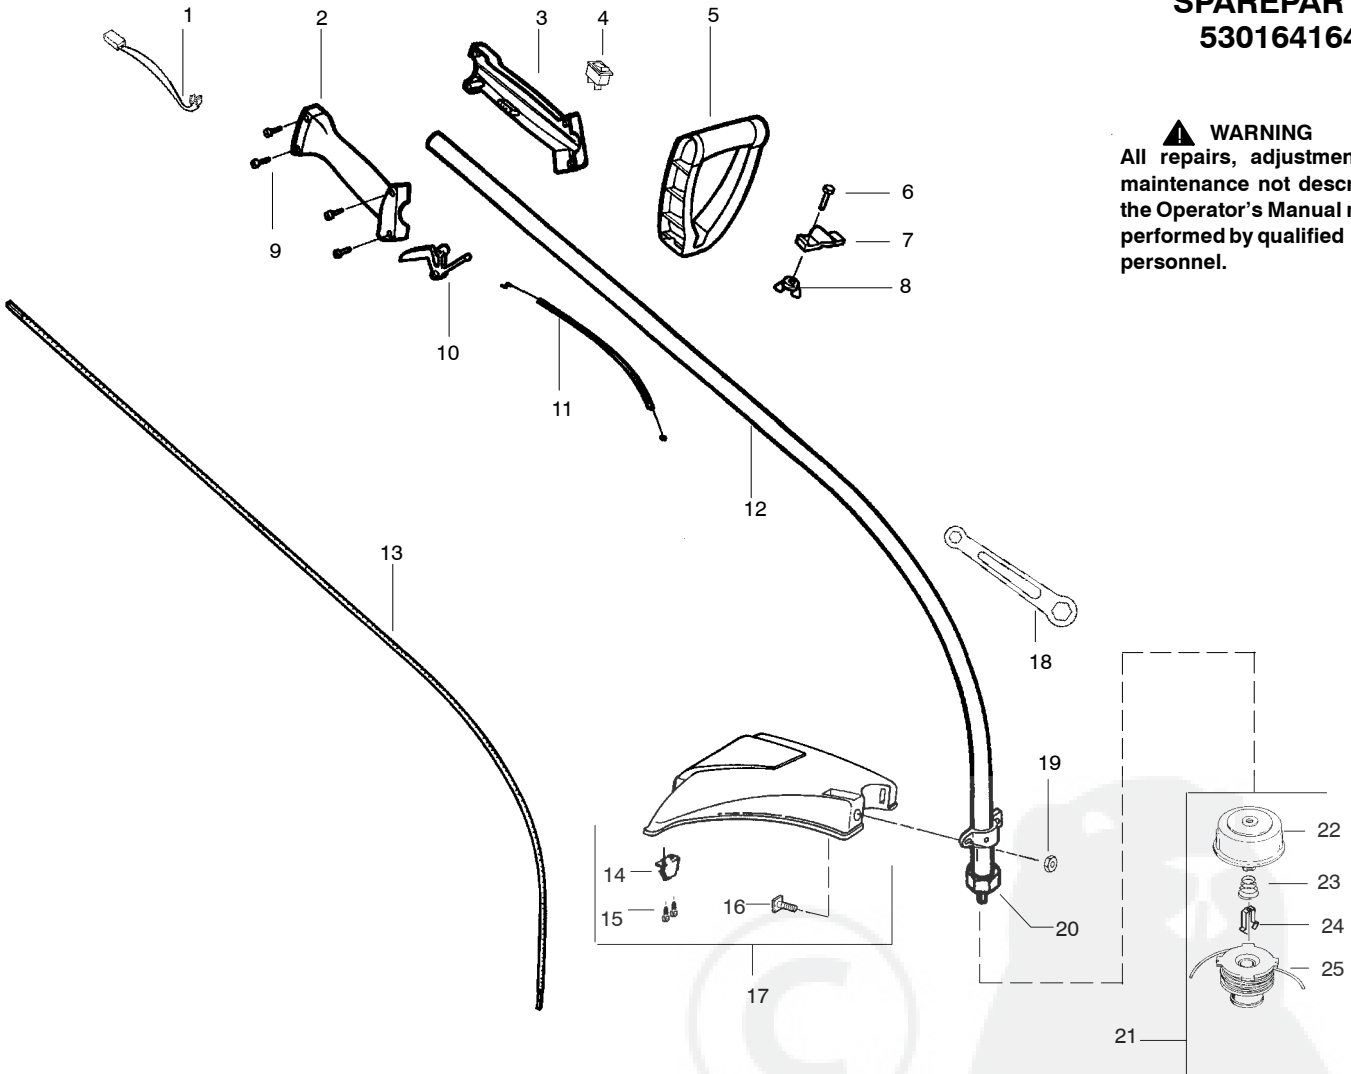

SPAREPARTS 530164164

WARNING
All repairs, adjustments and maintenance not described in the Operator's Manual must be performed by qualified service personnel.

Ref.	Part No.	Description	Ref.	Part No.	Description
1.	530054183	Ass'y. - Wire	17.	530071683	Kit - Shield Ass'y. (Incl. 14, 15, 16, 18 & 19)
2.	530069888	Kit - Throttle Hsg. (Right)	18.	530056401	Wrench
3.	530095382	Throttle Hsg. (Left)	19.	530015197	Nut
4.	530069572	Kit - Switch	20.	530095563	Dust cup
5.	530038708	Assist Handle	21.	530095846	Cutting Head (Incl. 22 - 25)
6.	530015820	Bolt	22.	530095776	Hub Ass'y.
7.	530094742	Clamp - Handle	23.	530053241	Spring - Compression
8.	530016152	Wingnut	24.	530401957	Clip - Retainer
9.	530016273	Screw - Throttle Hsg.	25.	530095845	Spool w/Line
10.	530038682	Trigger			
11.	530036744	Assy - Throttle Cable			
12.	530071312	Kit - Drive Shaft Hsg. Ass'y			
13.	530095242	Drive Shaft - Flex			
14.	530052286	Line Limiter			
15.	530015886	Screw - Line Limiter			
16.	530015820	Bolt			
					Not Shown
					Operator Manual
					Russia
					Scan
					Euro
					Decal - Shaft Warning

✓ = NEW PART NUMBER FOR THIS IPL

* = REFER TO THE SERVICE REFERENCE INDICATED FOR MORE INFORMATION. (LOCATED AT END OF IPL)

SPAREPARTS 530164164

WARNING
All repairs, adjustments and maintenance not described in the Operator's Manual must be performed by qualified service personnel.