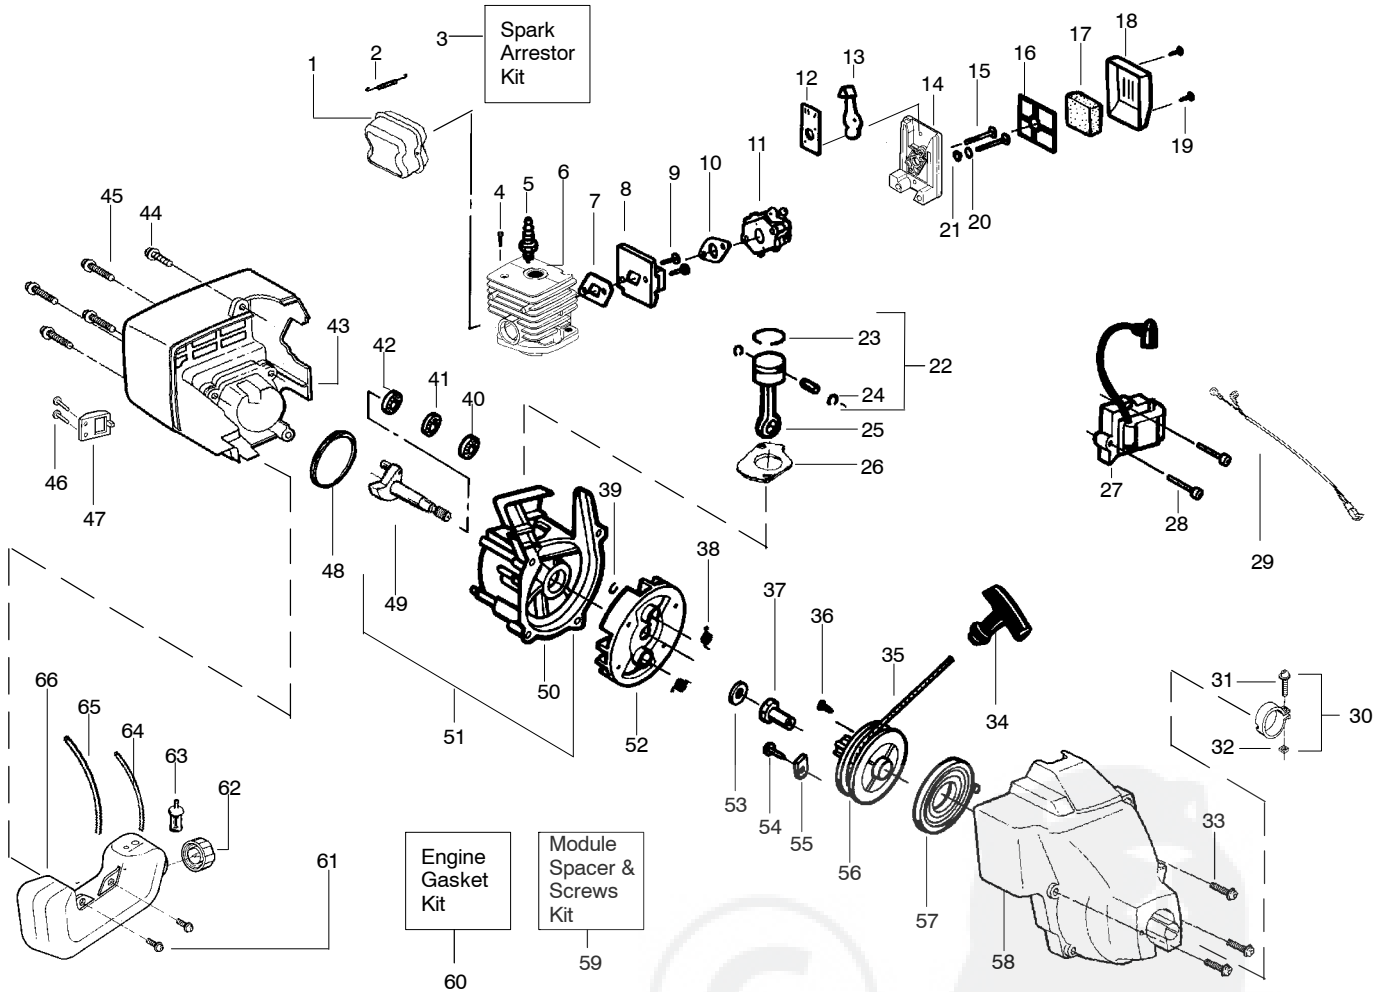

TYPE 1

Ref.	Part No.	Description	Ref.	Part No.	Description	Ref.	Part No.	Description
1.	530069660	Kit - Muffler (incl. 2)	23.	530036404	Piston Ring	48.	*****	O-Ring-C'case/Shrd
2.	530042088	Muffler Spring	24.	530015162	Piston Pin Retainer	49.	530054753	Crankshaft Ass'y.
3.	530071391	Kit-Spark Arrestor	25.	530069615	Connecting Rod Ass'y.	50.	530071627	Kit-Crankcase Ass'y. (Incl. 40-42)
4.	530015953	Screw-Cylinder	26.	530069616	Gasket-Cylinder (kit)	51.	530071360	Kit-C'case & C'shaft (Incl. 39,49,50)
5.	952030249	Spark Plug (RCJ 6Y)	27.	530039163	Ignition Module	52.	530069886	Kit-Flywheel Ass'y.
6.	530069619	Kit - Cylinder	28.	530015954	Screw	53.	530015828	Washer-Flat
7.	530069616	Gasket-Cyl./Carb.(kit)	29.	530049018	Assy-Wire Harness	54.	530015775	Screw
8.	530047659	Adaptor-carb.	30.	530056365	Kit-Nose Cone Clamp	55.	530027523	Retainer-Can
9.	530016014	Screw	31.	530016381	Screw-Nose Cone	56.	530069400	Kit-Starter Pulley (Incl. 36)
10.	530069616	Gasket-Carb.(kit)	32.	530016382	Nut-Nose Cone	57.	530042085	Starter Spring
11.	---	Kit - Carburetor Ass'y	33.	530015810	Screw	58.	530069798	Kit-Fan Hsg.
	530069754	Walbro (WA-226)	34.	530027569	Starter Handle	59.	530071731	Kit-Mod. Spcr/Screws
	530069971	Zama (C1U-W7)	35.	530069232	Kit - Rope	60.	530069616	Kit-Engine Gasket (Incl. 7,10,26,48)
	530071630	Zama (C1U-W7D)	36.	530016080	Screw	61.	530016379	Retainer
12.	530038747	Choke Plate Mounting	37.	530038604	Drive Coupling	62.	530014347	Assy-Fuel Cap
13.	530038686	Choke Shutter	38.	530023817	Starter Dog Spring	63.	530095646	Assy-Fuel Pickup
14.	530052431	Air Box	39.	530015941	Retain. Ring-C'shaft	64.	530069247	Kit-Fuel Line (Small)
15.	530016353	Screw	40.	530055728	Outer Bearing	65.	530069216	Kit-Fuel Line (Large)
16.	530036569	Plate - Filter Support	41.	530071615	Kit-C'case Seal	66.	530049296	Assy-Fuel Tank (Incl. cap,filter & fuel lines)
17.	530036575	Air Filter Foam	42.	530032125	Inner Bearing			
18.	530036568	Air Filter Cover	43.	530069798	Kit-Shroud			
19.	530015880	Screw	44.	530015934	Screw			
20.	530015852	Spacer-Choke	45.	530015810	Screw			
21.	530015254	Washer	46.	530015675	Screw-Muffler Guard			
22.	530069621	Kit - Piston (Incl. 23, 24 & Pin)	47.	530037045	Guard-Muffler			

✓ = NEW PART NUMBER FOR THIS IPL   * = REFER TO THE SERVICE REFERENCE INDICATED FOR MORE INFORMATION. (LOCATED AT END OF IPL)