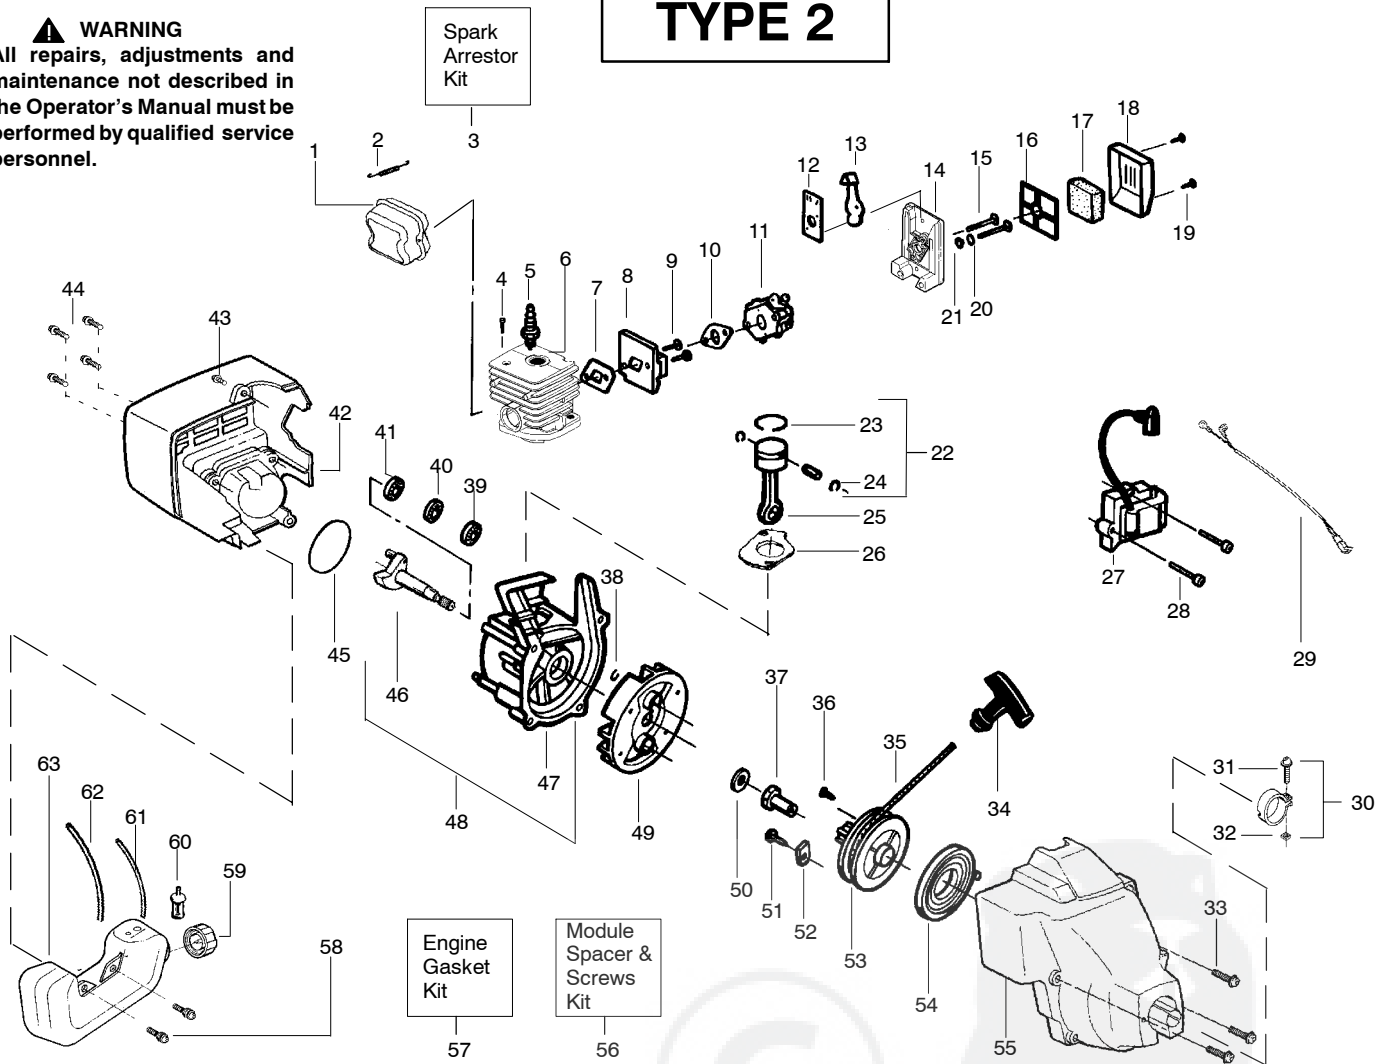

TYPE 2

⚠ WARNING
All repairs, adjustments and maintenance not described in the Operator's Manual must be performed by qualified service personnel.

Ref.	Part No.	Description	Ref.	Part No.	Description	Ref.	Part No.	Description
1.	530069660	Kit - Muffler (incl. 2)	23.	530055120	Ring-Piston	45.	530071363	O-Ring-C'case (kit)
2.	530042088	Spring-Muffler	24.	530015162	Retainer-Piston Pin	46.	530054753	Assy-Crankshaft
3.	530071391	Kit-Spark Arrestor	25.	530069945	Assy-Connecting Rod	47.	530071627	Kit-Crankcase (Incl. 39-41)
4.	530015953	Screw-Cylinder	26.	530071363	Gasket-Cylinder (kit)	48.	530071360	Assy-C'case & C'shaft (Incl. 38,46,47)
5.	Champion	Spark Plug (RCJ 6Y)	27.	530039163	Module-Ignition	49.	530069886	Assy-Flywheel
6.	530071359	Kit - Cylinder	28.	530016357	Screw	50.	530015828	Washer-Flat
7.	530071363	Gasket-Cyl/Carb.(kit)	29.	530049018	Assy-Switch Wire	51.	530015775	Screw
8.	530056403	Adaptor-Carb.	30.	530056365	Assy-Nose Cone Clamp (Incls. 31 & 32)	52.	530027523	Retainer
9.	530016014	Screw	31.	530016381	Screw-Nose Cone	53.	530069400	Kit-Starter Pulley (Incl. 36)
10.	530071363	Gasket-Carb.(kit)	32.	530016382	Nut-C'case Cone	54.	530042085	Spring-Starter
11.	530071630	Kit - Carburetor Ass'y (C1U-W7D)	33.	530015810	Screw	55.	530071709	Assy-Fan Hsg.
12.	530038747	Plate-Choke Mounting	34.	530027569	Handle-Starter	56.	530071731	Kit-Mod. Spcr/screws
13.	530038686	Shutter-Choke	35.	530069232	Kit - Rope	57.	530071363	Kit-Engine Gasket (Incl. 7,10,26,45)
14.	530052431	Box-Air	36.	530016080	Screw	58.	530016379	Retainer-Fuel Tank
15.	530016353	Screw	37.	530038604	Coupling-Drive	59.	530014347	Assy-Fuel Cap w/ret.
16.	530036569	Plate - Filter Support	38.	530015941	Retain. Ring-C'shaft	60.	530095646	Assy-Fuel Pickup
17.	530036575	Foam-Air Filter	39.	530055728	Bearing-Outer	61.	530069247	Kit-Fuel Line (Small)
18.	530036568	Cover-Air Filter	40.	530071615	Kit-C'case Seal	62.	530069216	Kit-Fuel Line (Large)
19.	530016349	Screw	41.	530032125	Bearing-Inner	63.	530049296	Assy-Fuel Tank (Incl. cap, fuel line, filter)
20.	530015852	Spacer-Choke	42.	530071709	Shroud-Rear			
21.	530015254	Washer	43.	530015934	Screw			
22.	530071357	Kit - Piston (Incl. 23, 24 & Pin)	44.	530015810	Screw			

✓ = NEW PART NUMBER FOR THIS IPL   * = REFER TO THE SERVICE REFERENCE INDICATED FOR MORE INFORMATION. (LOCATED AT END OF IPL)