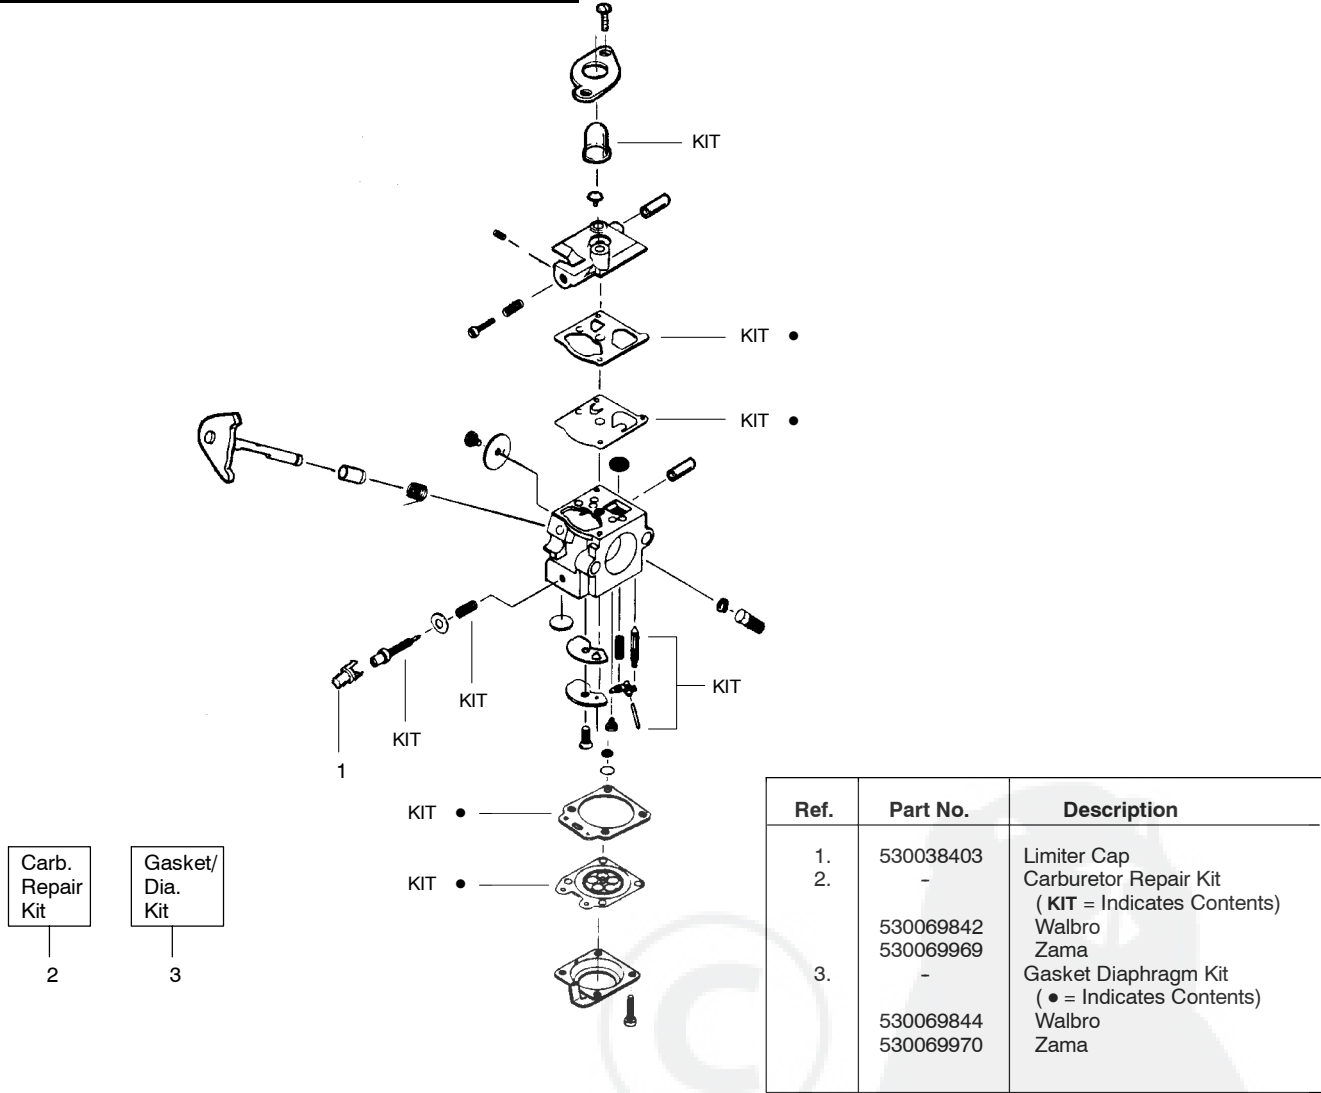

Carburetor Assembly Walbro WA226 #530069754
Zama C1U-W7 #530069971

Kit - Carburetor Assembly No. 530071630 - C1U-W7D

Note: No Repair kits are available for this carburetor, please order the complete assembly part number 530-071630 (C1U-W7D)