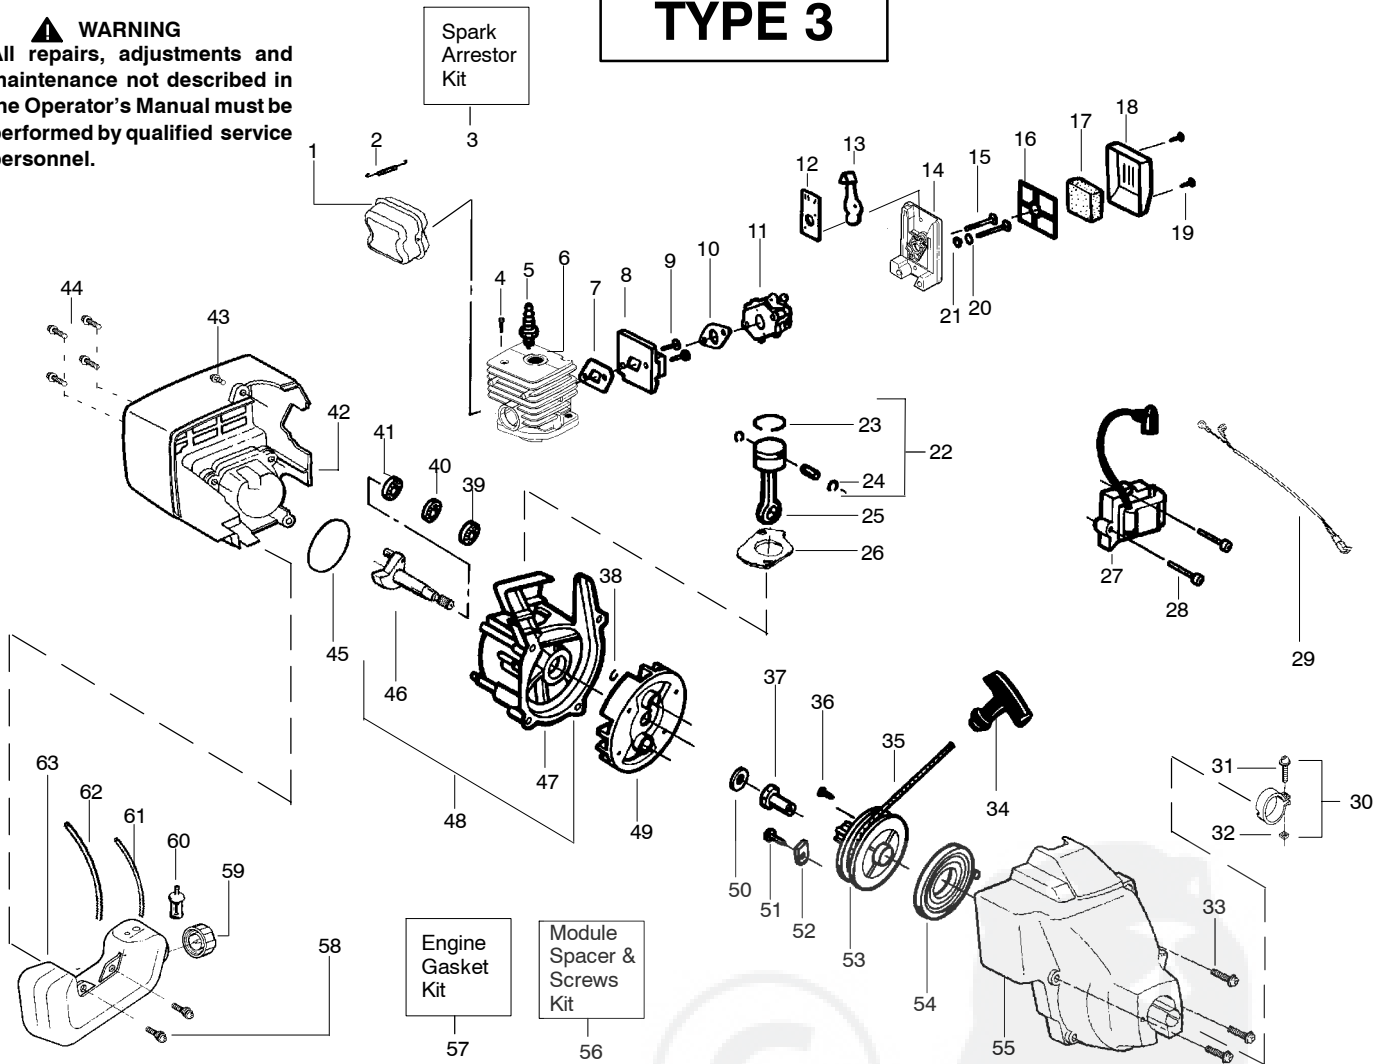

TYPE 3

⚠ WARNING
All repairs, adjustments and maintenance not described in the Operator's Manual must be performed by qualified service personnel.

Ref.	Part No.	Description	Ref.	Part No.	Description	Ref.	Part No.	Description
1.	530069660	Kit - Muffler (incl. 2)	23.	530055120	Ring-Piston	45.	530071363	O-Ring-C'case (kit)
2.	530042088	Spring-Muffler	24.	530015162	Retainer-Piston Pin	46.	530054753	Assy-Crankshaft
3.	530071391	Kit-Spark Arrestor	25.	530069945	Assy-Connecting Rod	47.	530071627	Kit-Crankcase (Incl. 39-41)
4.	530015953	Screw-Cylinder	26.	530071363	Gasket-Cylinder (kit)	48.	530071624	Assy-C'case & C'shaft (Incl. 38,46,47)
5.	Champion	Spark Plug (RCJ 6Y)	27.	530039163	Module-Ignition	49.	530069886	Assy-Flywheel
6.	530071359	Kit - Cylinder	28.	530016357	Screw	50.	530015828	Washer-Flat
7.	530071363	Gasket-Cyl/Carb.(kit)	29.	530049018	Assy-Switch Wire	51.	530015775	Screw
8.	530057634	Adaptor-Carb.	30.	530056365	Assy-Nose Cone Clamp (Incls. 31 & 32)	52.	530027523	Retainer
9.	530016014	Screw	31.	530016381	Screw-Nose Cone	53.	530069400	Kit-Starter Pulley (Incl. 36)
10.	530071363	Gasket-Carb.(kit)	32.	530016382	Nut-Nose Cone	54.	530042085	Spring-Starter
11.	530071630	Kit - Carburetor Ass'y (C1U-W7D)	33.	530015810	Screw	55.	530071677	Assy-Fan Hsg.
12.	530038747	Plate-Choke Mounting	34.	530027569	Handle-Starter	56.	530071731	Kit-Module Spacer & Screws
13.	530038686	Shutter-Choke	35.	530069232	Kit - Rope	57.	530071363	Kit-Engine Gasket (Incl. 7,10,26,45)
14.	530052431	Box-Air	36.	530016392	Screw	58.	530016379	Retainer-Fuel Tank
15.	530016393	Screw	37.	530038604	Coupling-Drive	59.	530014347	Assy-Fuel Cap w/ret.
16.	530036569	Plate - Filter Support	38.	530015941	Retain. Ring-C'shaft	60.	530095646	Assy-Fuel Pickup
17.	530036575	Foam-Air Filter	39.	530055728	Bearing-Outer	61.	530069247	Kit-Fuel Line (Small)
18.	530036568	Cover-Air Filter	40.	530071615	Kit-C'case Seal	62.	530069216	Kit-Fuel Line (Large)
19.	530016349	Screw	41.	530032125	Bearing-Inner	63.	530049296	Assy-Fuel Tank (Incl. cap, fuel line, filter)
20.	530015852	Spacer-Choke	42.	530057026	Shroud-Rear			
21.	530015254	Washer	43.	530015934	Screw			
22.	530071357	Kit - Piston (Incl. 23, 24 & Pin)	44.	530015810	Screw			

✓ = NEW PART NUMBER FOR THIS IPL   * = REFER TO THE SERVICE REFERENCE INDICATED FOR MORE INFORMATION. (LOCATED AT END OF IPL)