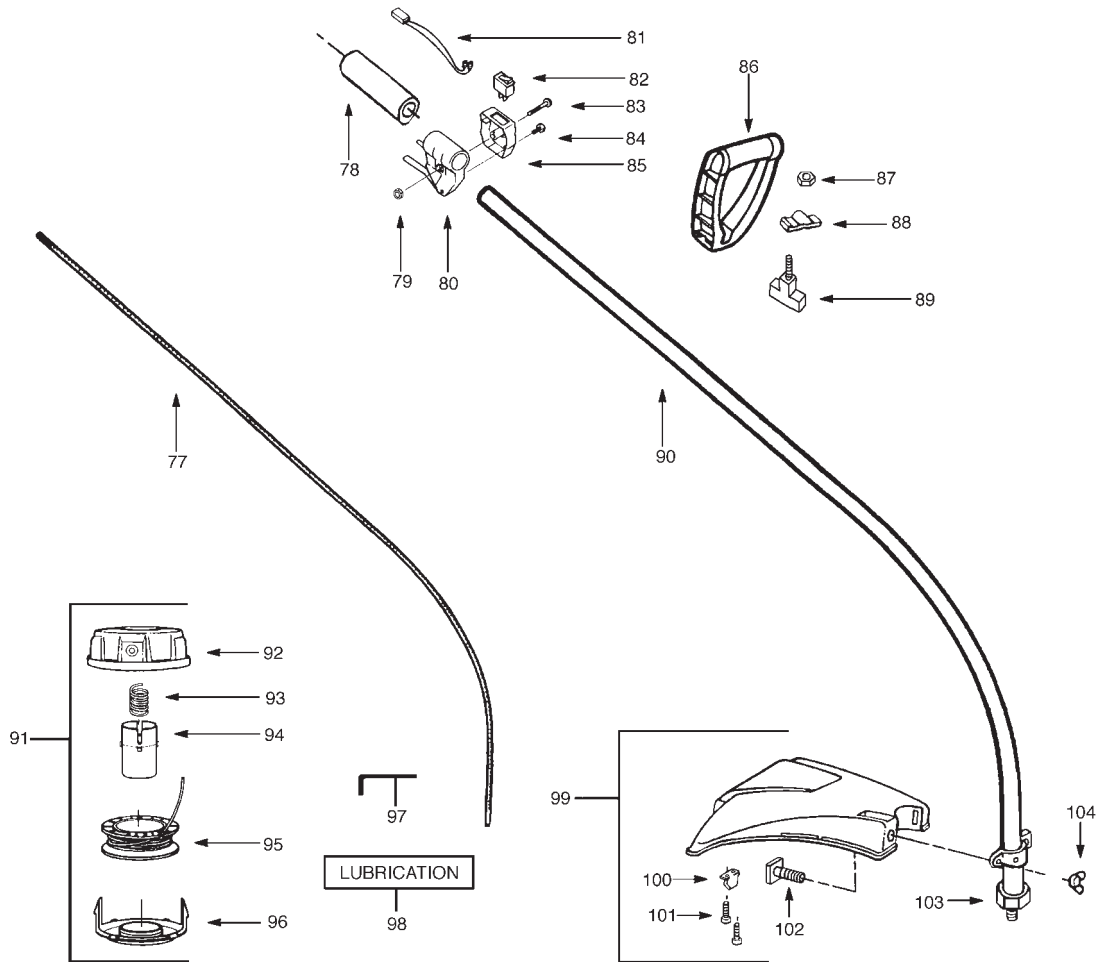

MODEL	Maxi Trim 380	PRODUCT APPLICATION.
PRODUCT NO.	9527153-19	

- | | | | |
|-----|--------------|---|-------------------|
| 77 | 5300946-71/1 | 1 | DRIVESHAFT |
| 78 | 5300294-45/0 | 1 | GRIP |
| 79 | 5300157-68/1 | 1 | LOCKNUT |
| 80 | 5300146-46/0 | 1 | THROTTLE HOUSING |
| 81 | 5300471-60/3 | 1 | LEAD WIRE ASSY |
| 82 | 5300364-93/1 | 1 | SWITCH |
| 83 | 5300159-33/1 | 1 | SCREW |
| 84 | 5300159-32/3 | 1 | SCREW |
| 85 | 5300368-55/1 | 1 | SWITCH COVER |
| 86 | 5300946-73/7 | 1 | HANDLE ASSIST |
| 87 | 5300156-10/5 | 1 | NUT |
| 88 | 5300947-42/0 | 1 | CLAMP |
| 89 | 5300692-52/1 | 1 | T HANDLE KIT |
| 90 | 5300952-97/4 | 1 | DRIVE SHAFT OUTER |
| 91 | 9527016-28/2 | 1 | CUTTING HEAD ASSY |
| 92 | 5300147-73/2 | 1 | HUB ASSY |
| 93 | 5300948-30/3 | 1 | SPRING |
| 94 | 5300948-27/9 | 1 | RELEASE BUTTON |
| 95 | 9527016-19/1 | 1 | SPOOL & LINE |
| 96 | 5300948-28/7 | 1 | COVER |
| 97 | 5300311-59/3 | 1 | WRENCH HEX |
| 98 | 9520301-39/2 | 1 | SHAFT LUBRICATION |
| 99 | 5300696-66/2 | 1 | SHIELD KIT ASSY |
| 100 | 5300952-49/5 | 1 | LINE LIMITER |
| 101 | 5300158-86/1 | 2 | SCREW |
| 102 | 5300158-20/0 | 1 | BOLT |
| 103 | 5300945-43/2 | 1 | DUST CAP |
| 104 | 5300161-18/8 | 1 | NUT |