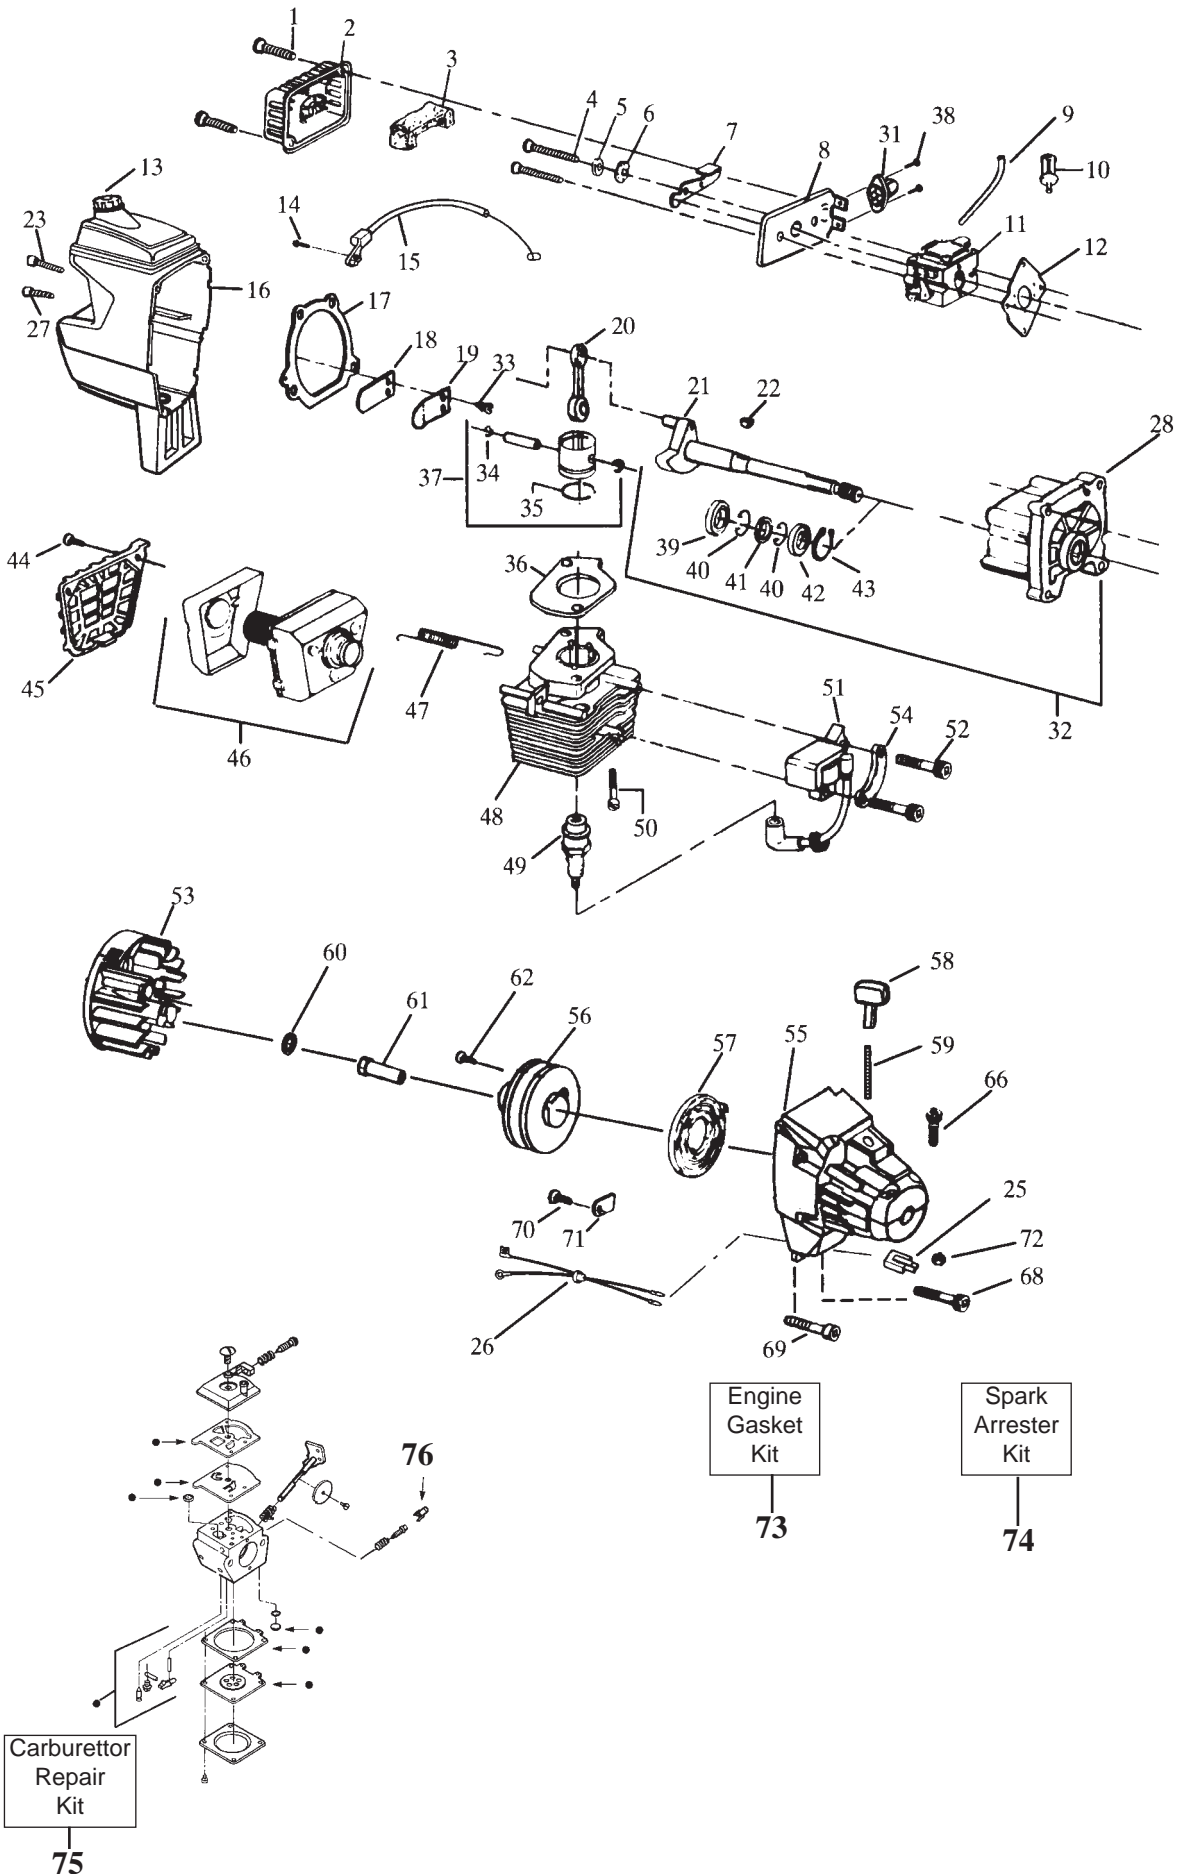

MODEL	Maxi Trim 380	PRODUCT APPLICATION.
PRODUCT NO.	9527153-19