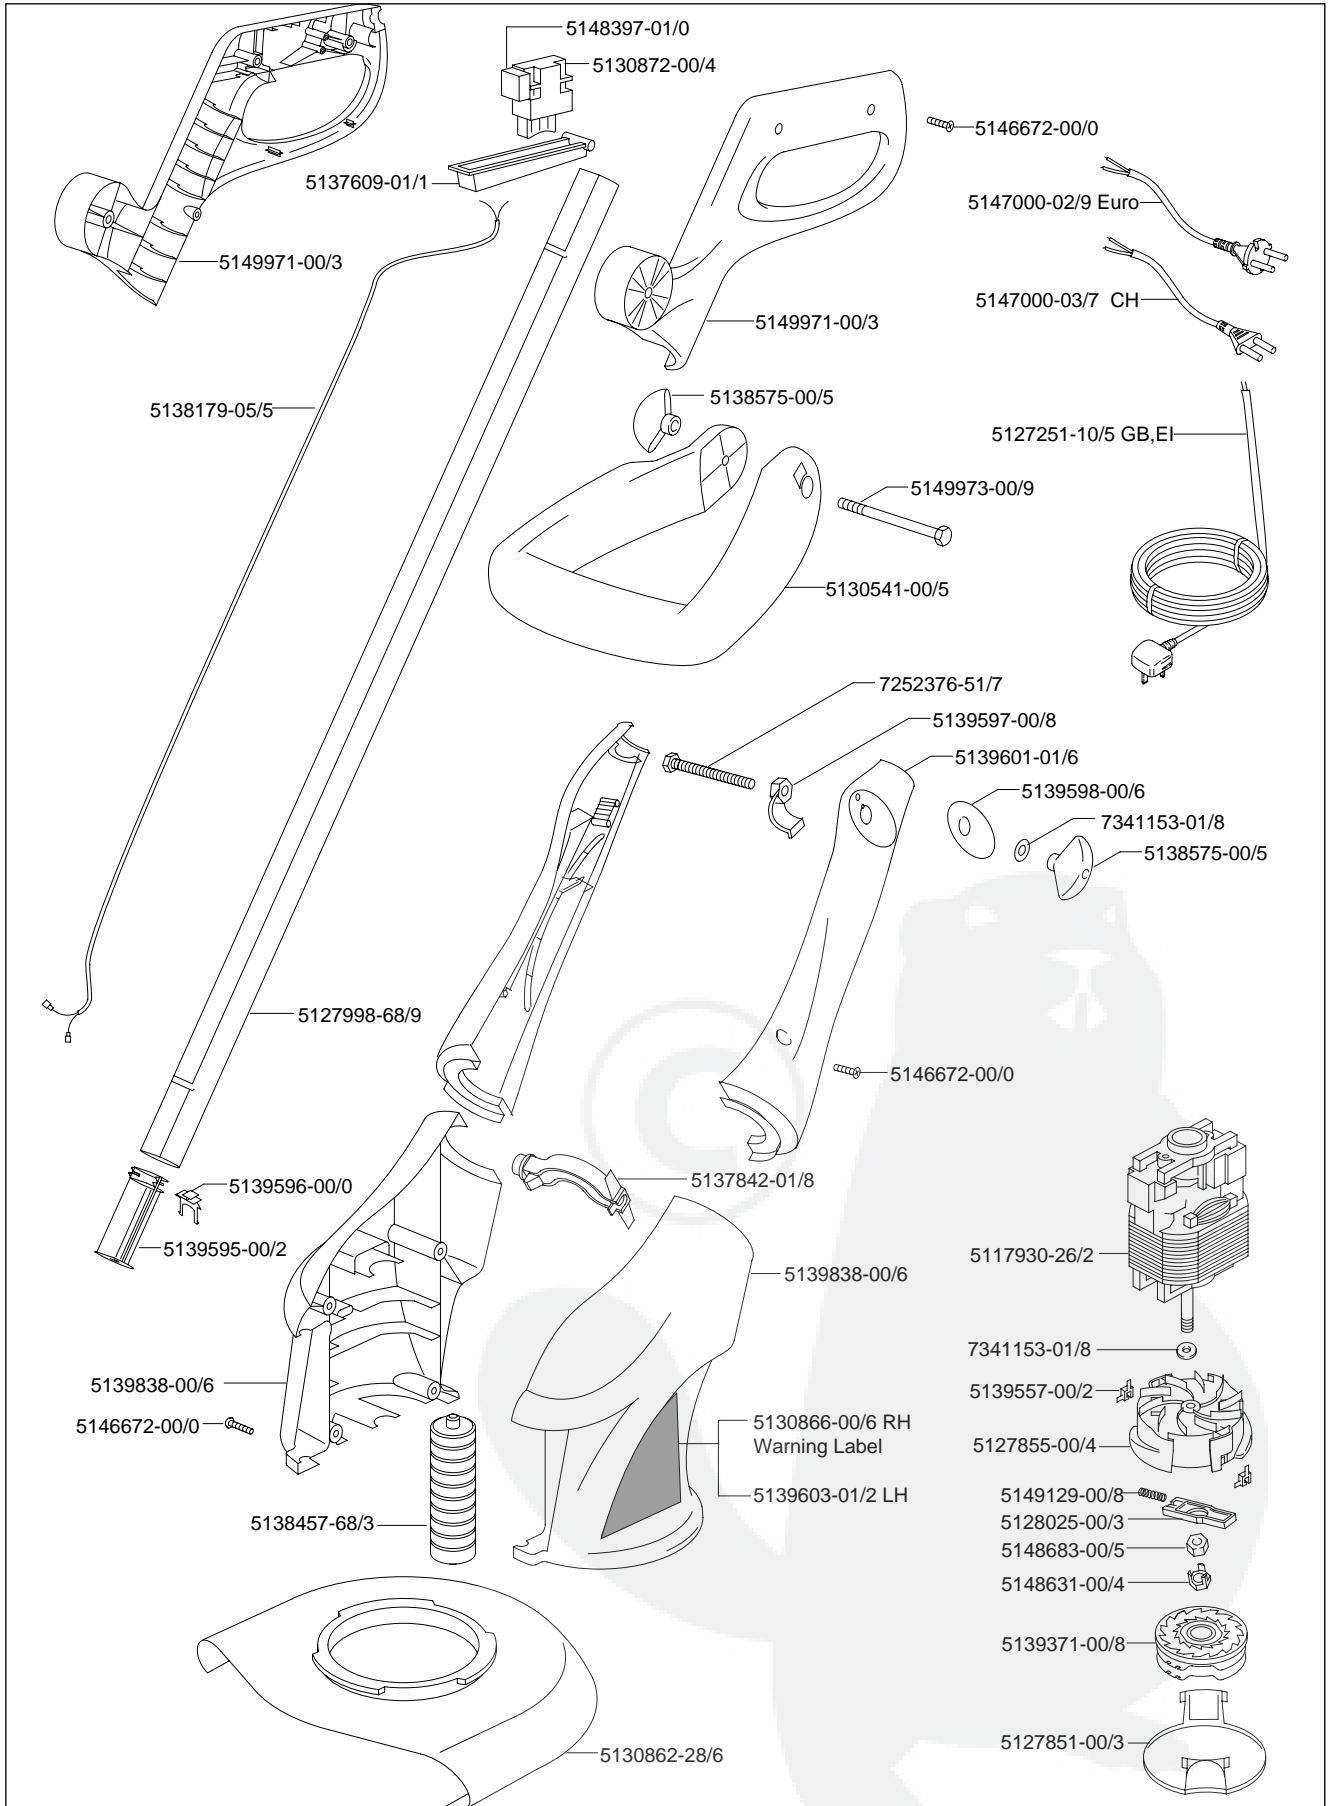

MODEL Multitrim 300DX DBL Auto

9648573-25
GB,EI

9648573-22
CH

9648573-67
E.Euro

9648573-86
W.Euro

ILLUSTRATED PARTS LIST

Multi-Trim 300 DX

Powerful, electric trimmer and lawn edger with “Unique” Double Line Autofeed cutting line system and extendable handle adjustment

- Simply convert from trim to edge by twisting the cutting head.
- Extendable handle adjustment for a more comfortable operating position
- Unique Double Line Autofeed cutting System.
- Guide roller for accurate lawn edging.
- Ideal for trimming around those awkward garden areas.
- Adjustable steady handle for greater control.
- Protector guard for added safety.

Features

Cutting Width	28 cm
Motor Power	450 W
Line Length	2 x 5 m
Line Diameter	1.5 mm
Feed Mechanism	Double Autofeed
Edging Facility	Yes
Carton Dimensions	1170x270x140 mm
Weight (Unpacked)	2.8 Kg
Weight (Packed)	4.5 Kg