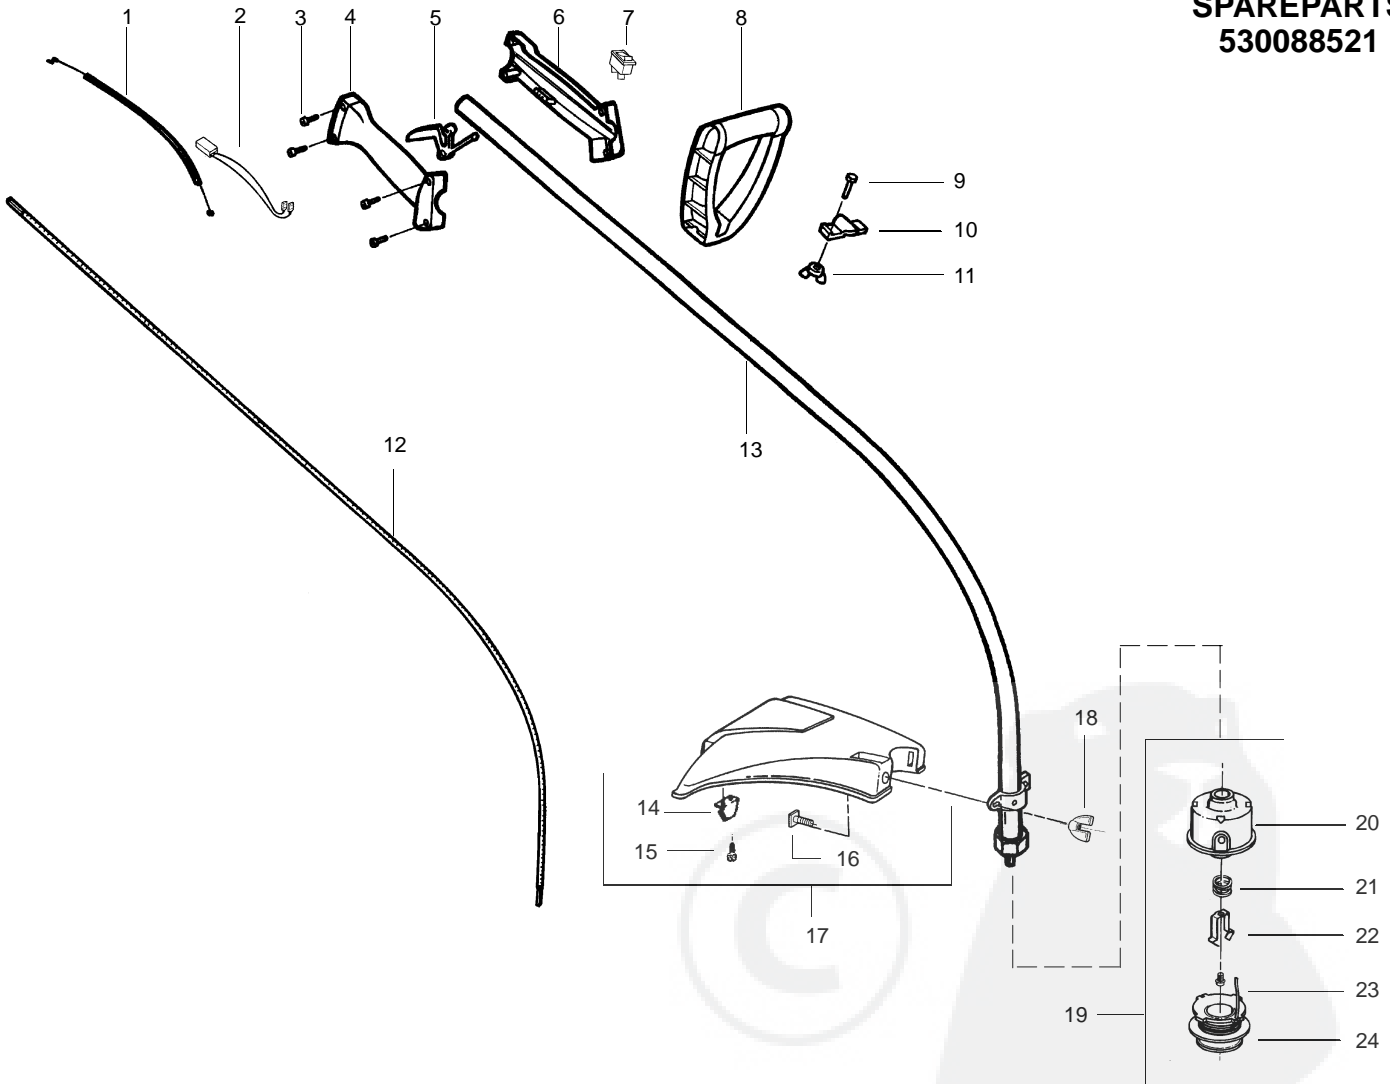

**SPAREPARTS
530088521**

Ref.	Part No.	Description	Ref.	Part No.	Description
1.	530036744	Assy-Throttle Cable	17.	530069686	Shield Kit Ass'y.
2.	530054183	Assy-Wire			(Incl. 14, 15, 16 & 18)
3.	530016273	Screw-Throttle Hsg.	18.	530016118	Wingnut-Handle/Shield
4.	530038581	Hsg.-Throttle (Right)	19.	952715575	Cutting Head (Incl. 20-24)
5.	530038682	Trigger	20.	530069690	Hub Ass'y.
6.	530095382	Hsg.-Throttle (Left)	21.	530401464	Spring
7.	530069572	Kit-Switch	22.	530401466	Clip-Retainer
8.	530038708	Handle-Assist	23.	530401467	Screw w/Washer-Head
9.	530015820	Bolt-Handle/Shield	24.	952715573	Spool w/Line
10.	530094742	Clamp-Handle			
11.	530016118	Wingnut-Handle/Shield			
12.	530095613	Shaft-Flex 45"			
13.	530071425	Drive Shaft Hsg. Ass'y			
14.	530052287	Line Limiter			
15.	530015966	Screw-Line Limiter			
16.	530015820	Bolt-Handle/Shield			
			Not Shown		
				-	Operator Manual
				530088209	Euro
				530088210	Scan
				530054766	Decal-Shaft Warning

Carburetor Assembly Walbro WA226 #530069754
Zama C1U-W7 #530069971

Carb.
Repair
Kit

2

Gasket/
Dia.
Kit

3

Ref.	Part No.	Description
1.	530038404	Limiter Cap
2.	-	Carburetor Repair Kit (KIT = Indicates Contents)
	530069842	Walbro
	530069969	Zama
3.	-	Gasket Diaphragm Kit (• = Indicates Contents)
	530069844	Walbro
	530069970	Zama