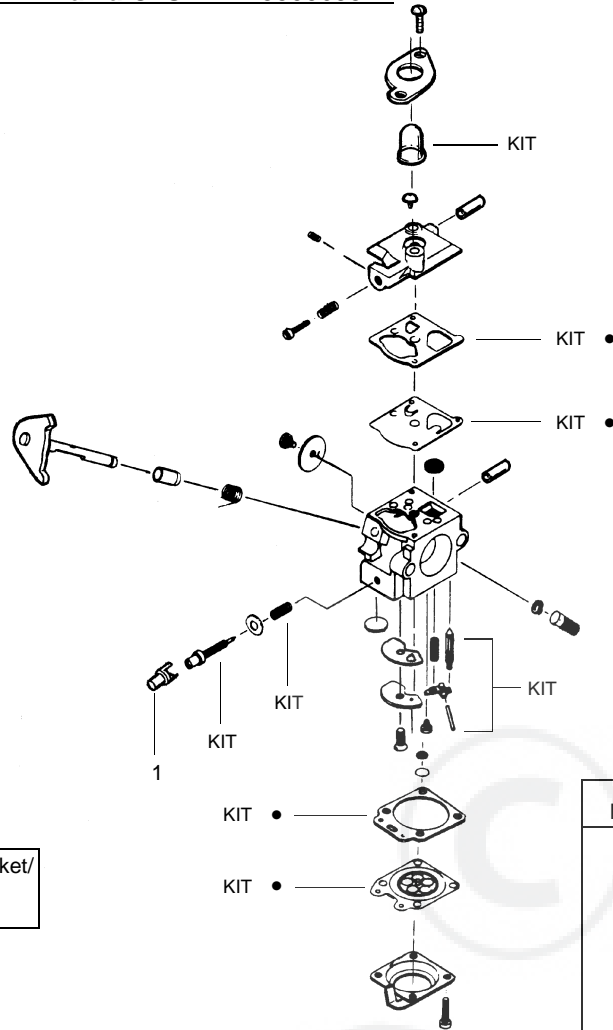

Carburetor Assembly Walbro WA226 #530069754
Zama C1U-W7 #530069971

Carb.
Repair
Kit

2

Gasket/
Dia.
Kit

3

Ref.	Part No.	Description
1.	530038404	Limiter Cap
2.	-	Carburetor Repair Kit (KIT = Indicates Contents)
	530069842	Walbro
	530069969	Zama
3.	-	Gasket Diaphragm Kit (• = Indicates Contents)
	530069844	Walbro
	530069970	Zama

✓ = NEW PART NUMBER FOR THIS IPL

* = REFER TO THE SERVICE REFERENCE INDICATED FOR MORE INFORMATION. (LOCATED AT END OF IPL)