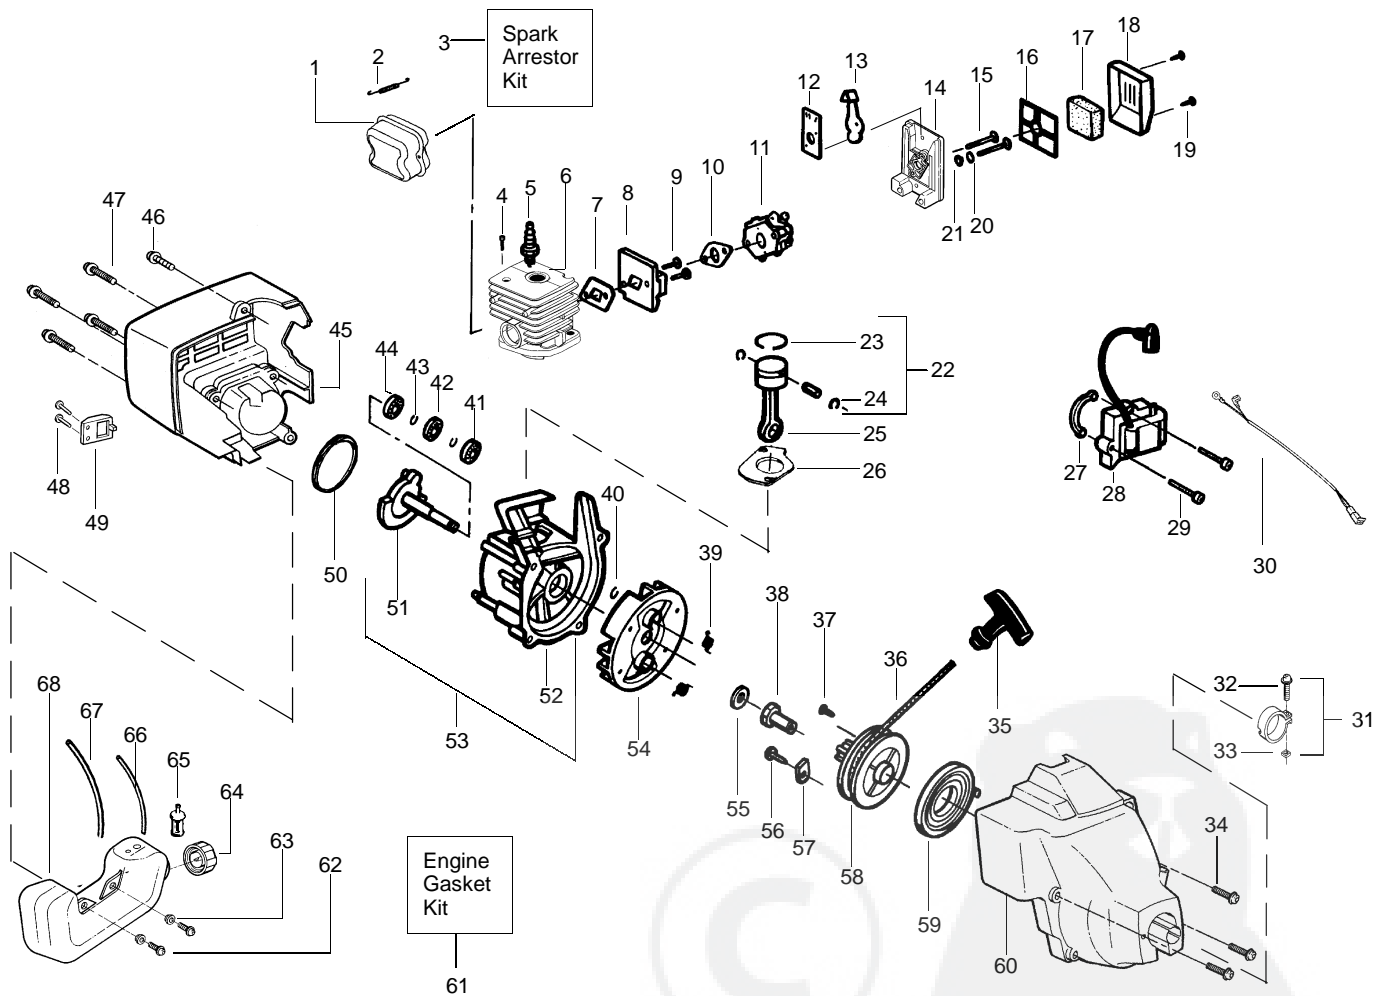

**SPAREPARTS
530088521**

Ref.	Part No.	Description	Ref.	Part No.	Description
1.	530036744	Assy-Throttle Cable	17.	530069686	Shield Kit Ass'y.
2.	530054183	Assy-Wire			(Incl. 14, 15, 16 & 18)
3.	530016273	Screw-Throttle Hsg.	18.	530016118	Wingnut-Handle/Shield
4.	530038581	Hsg.-Throttle (Right)	19.	952715575	Cutting Head (Incl. 20-24)
5.	530038682	Trigger	20.	530069690	Hub Ass'y.
6.	530095382	Hsg.-Throttle (Left)	21.	530401464	Spring
7.	530069572	Kit-Switch	22.	530401466	Clip-Retainer
8.	530038708	Handle-Assist	23.	530401467	Screw w/Washer-Head
9.	530015820	Bolt-Handle/Shield	24.	952715573	Spool w/Line
10.	530094742	Clamp-Handle			
11.	530016118	Wingnut-Handle/Shield			
12.	530095613	Shaft-Flex 45"			
13.	530071425	Drive Shaft Hsg. Ass'y			
14.	530052287	Line Limiter			
15.	530015966	Screw-Line Limiter			
16.	530015820	Bolt-Handle/Shield			
			Not Shown		
				-	Operator Manual
				530088209	Euro
				530088210	Scan
				530054766	Decal-Shaft Warning

Carburetor Assembly Walbro WA226 #530069754
Zama C1U-W7 #530069971

Carb.
Repair
Kit

2

Gasket/
Dia.
Kit

3

Ref.	Part No.	Description
1.	530038404	Limiter Cap
2.	-	Carburetor Repair Kit (KIT = Indicates Contents)
	530069842	Walbro
	530069969	Zama
3.	-	Gasket Diaphragm Kit (• = Indicates Contents)
	530069844	Walbro
	530069970	Zama

✓ = NEW PART NUMBER FOR THIS IPL

* = REFER TO THE SERVICE REFERENCE INDICATED FOR MORE INFORMATION. (LOCATED AT END OF IPL)

***** **SERVICE REFERENCE** *****

Note: When replacing item# 50 on page 2, please note if the surface indicated by the arrow is flat or has a beveled edge and order accordingly.