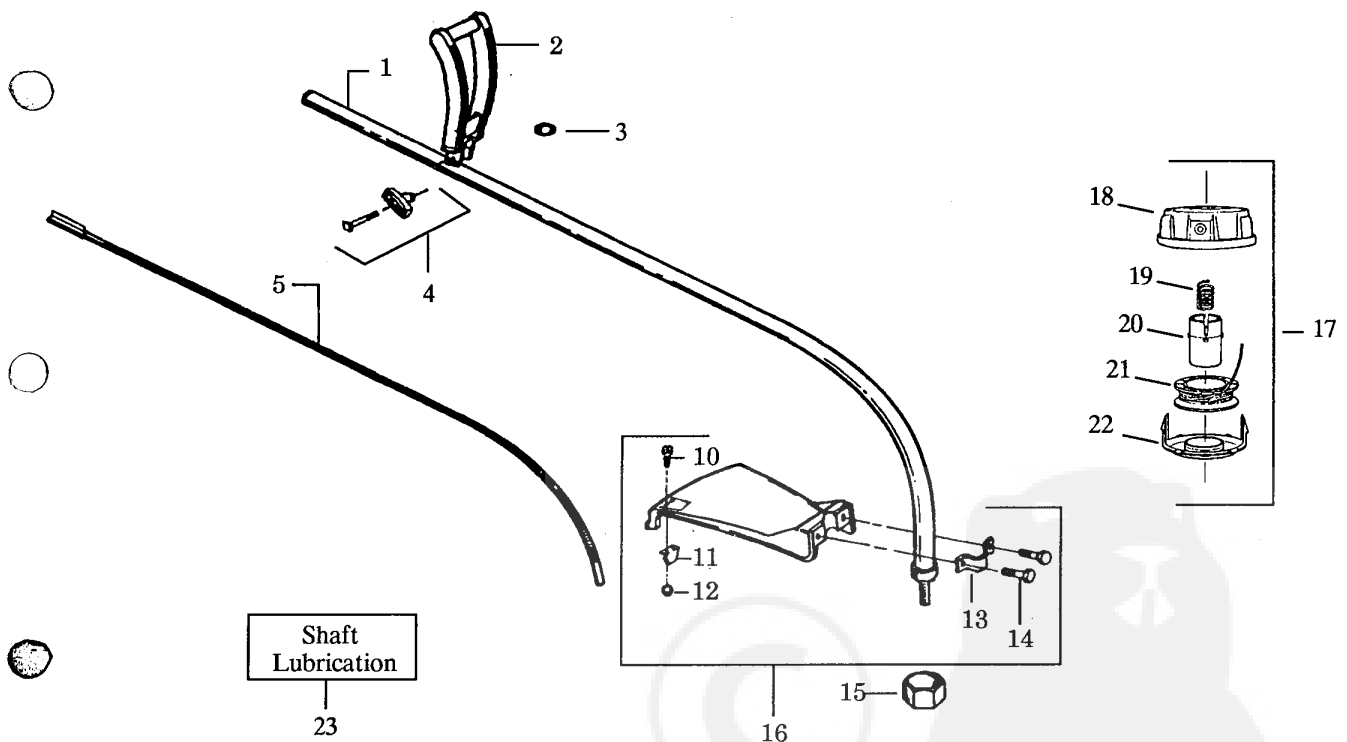

No.	Part no.	Description	No.	Part no.	Description
1	530 09 48-37	Drive Shaft Housing	15	530 09 45-43	Dust Cup
2	530 01 06-18	Handle	16	530 06 92-49	Shield Kit Ass'y. (Incl. 10-12 & 14)
3	530 01 51-97	Nut	17	952 71 55-09	Cutting Head Ass'y.
4	530 06 92-52	"T" Handle	18	530 09 48-78	Hub Ass'y.
5	530 09 46-78	Drive Shaft	19	530 09 48-30	Spring
10	530 01 53-37	Screw	20	530 09 48-27	Release Button
11	530 09 45-70	Line Limiter	21	952 71 55-08	Spool w/Line
12	530 01 56-53	Nut	22	530 09 48-28	Cover
13	530 09 36-53	Bracket	23	530 03 01-02	Shaft Lubrication
14	530 09 22-43	Screw			

† = Engine Gasket Kit Contents

Carburetor Assembly Part Number 530-035262 WA-207/207A

Carb.
Repair
Kit
18

Carb.
Gasket
Kit
19

No.	Part no.	Description	No.	Part no.	Description
1	530 03 50-14	* + Metering Diaphragm	12	505 52 01-25	* Metering Lever Pin
2	530 03 51-51	* + Metering Diaphragm Gasket	13	505 52 01-27	* Metering Lever
3	530 03 52-11	* + Circuit Plate Gasket	14	530 03 51-88	* Metering Lever Spring
4	530 03 52-12	Mixture Needle	15	503 11 70-01	* Inlet Needle Valve
5	530 03 52-14	Mixture Needle Spring	16	530 03 51-78	* Fuel Inlet Screen
6	530 03 52-17	Mixture Needle Washer	17	530 03 50-16	Metering Lever Pin Screw
7	530 03 52-18	* + "O" Ring Mixture	18	505 52 01-30	Carb. Kwik Repair Kit (* Indicates Contents)
8	530 03 51-66	* + Fuel Pump Diaphragm	19	530 03 52-19	Carb. Gasket/Diaphragm Kit (+ Indicates Contents)
9	504 13 09-06	* + Fuel Pump Gasket			
10	530 03 52-03	Idle Speed Screw			
11	530 03 52-08	Idle Speed Spring			