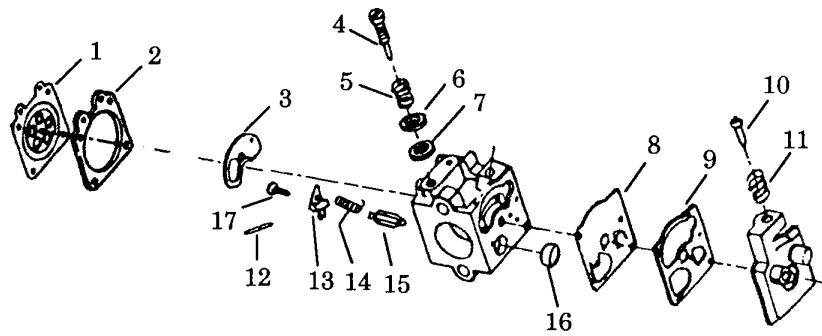

No.	Part no.	Description	No.	Part no.	Description
1	530 09 48-37	Drive Shaft Housing	15	530 09 45-43	Dust Cup
2	530 01 06-18	Handle	16	530 06 92-49	Shield Kit Ass'y. (Incl. 10-12 & 14)
3	530 01 51-97	Nut	17	952 71 55-09	Cutting Head Ass'y.
4	530 06 92-52	"T" Handle	18	530 09 48-78	Hub Ass'y.
5	530 09 46-78	Drive Shaft	19	530 09 48-30	Spring
10	530 01 53-37	Screw	20	530 09 48-27	Release Button
11	530 09 45-70	Line Limiter	21	952 71 55-08	Spool w/Line
12	530 01 56-53	Nut	22	530 09 48-28	Cover
13	530 09 36-53	Bracket	23	530 03 01-02	Shaft Lubrication
14	530 09 22-43	Screw			

† = Engine Gasket Kit Contents

Carburetor Assembly Part Number 530-035262 WA-207/207A

Carb.
Repair
Kit
18

Carb.
Gasket
Kit
19

No.	Part no.	Description	No.	Part no.	Description
1	530 03 50-14	* + Metering Diaphragm	12	505 52 01-25	* Metering Lever Pin
2	530 03 51-51	* + Metering Diaphragm Gasket	13	505 52 01-27	* Metering Lever
3	530 03 52-11	* + Circuit Plate Gasket	14	530 03 51-88	* Metering Lever Spring
4	530 03 52-12	Mixture Needle	15	503 11 70-01	* Inlet Needle Valve
5	530 03 52-14	Mixture Needle Spring	16	530 03 51-78	* Fuel Inlet Screen
6	530 03 52-17	Mixture Needle Washer	17	530 03 50-16	Metering Lever Pin Screw
7	530 03 52-18	* + "O" Ring Mixture	18	505 52 01-30	Carb. Kwik Repair Kit (* Indicates Contents)
8	530 03 51-66	* + Fuel Pump Diaphragm	19	530 03 52-19	Carb. Gasket/Diaphragm Kit (+ Indicates Contents)
9	504 13 09-06	* + Fuel Pump Gasket			
10	530 03 52-03	Idle Speed Screw			
11	530 03 52-08	Idle Speed Spring			