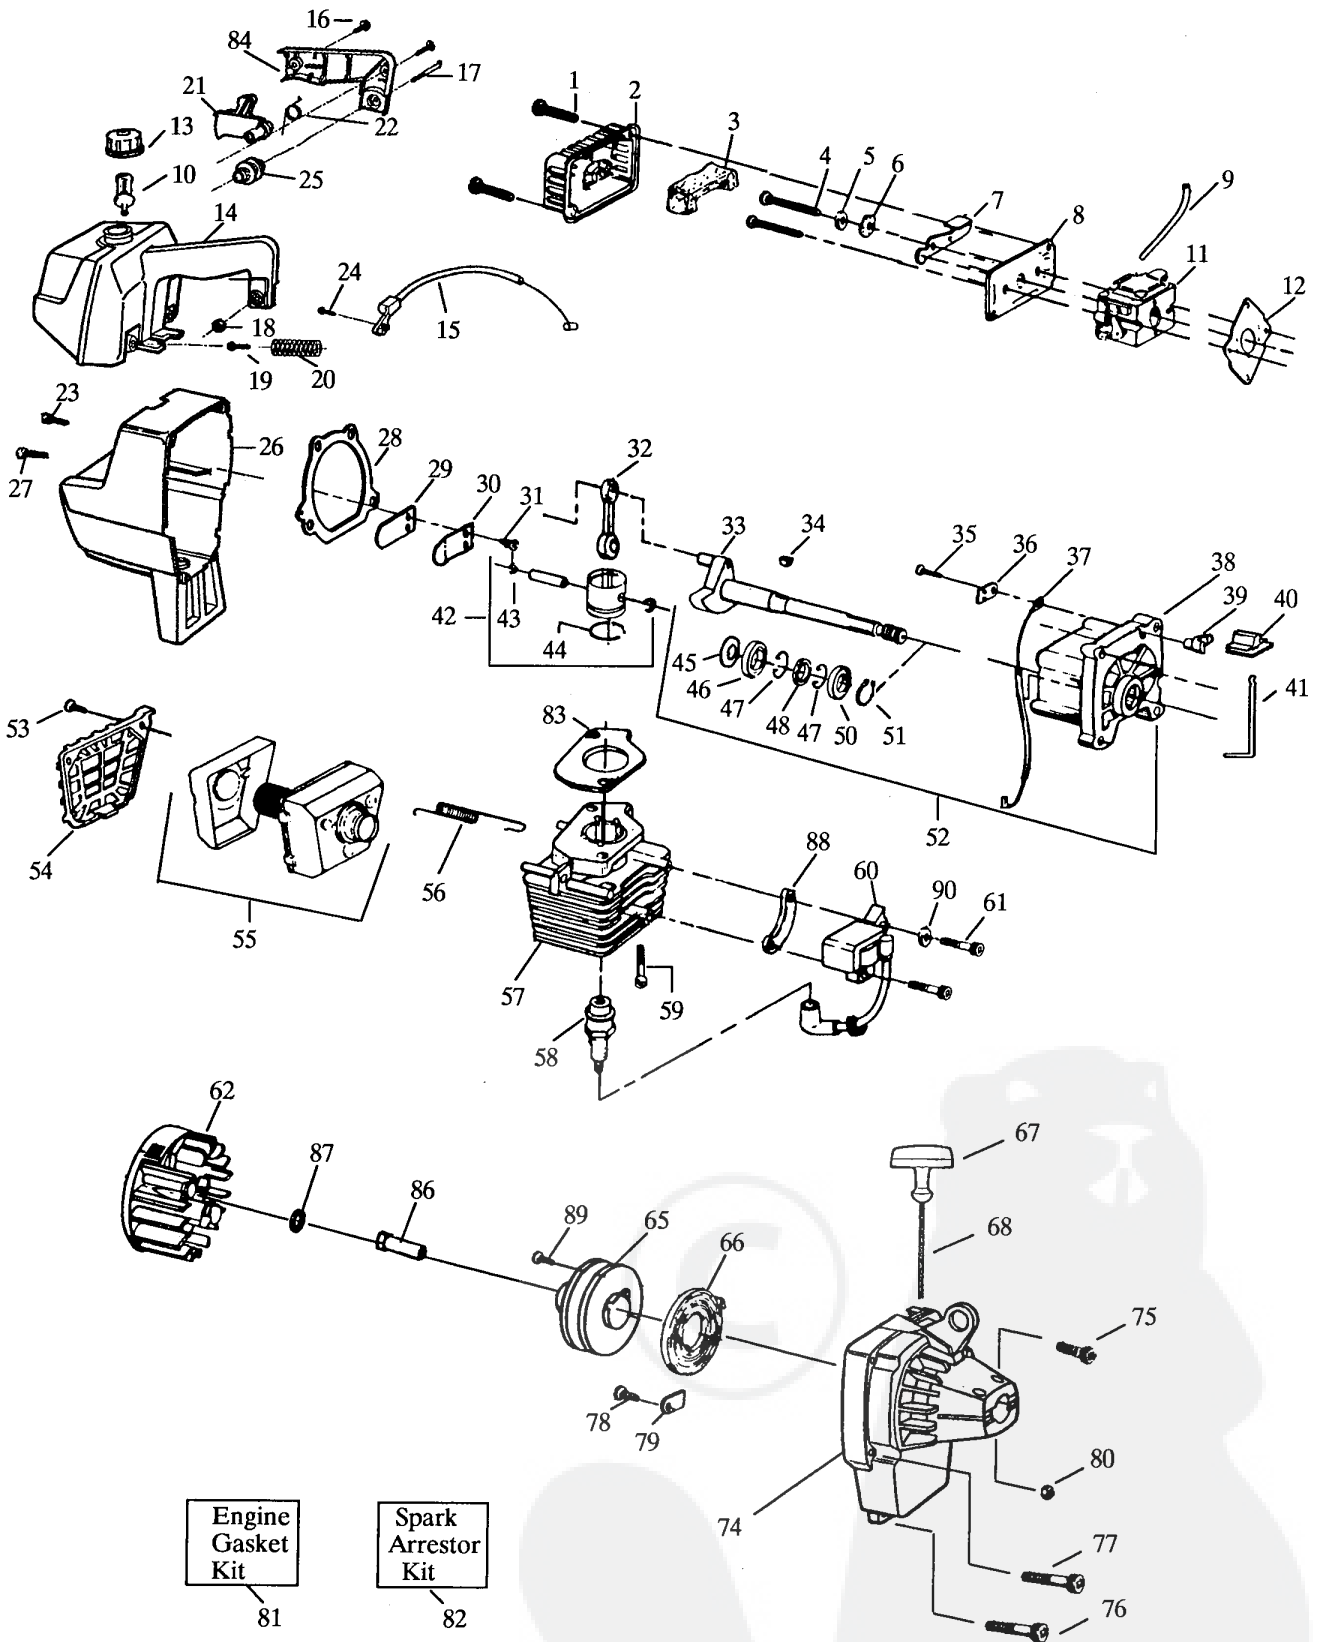

No.	Part no.	Description	No.	Part no.	Description
1	530 09 48-37	Drive Shaft Housing	15	530 09 45-43	Dust Cup
2	530 01 06-18	Handle	16	530 06 92-49	Shield Kit Ass'y. (Incl. 10-12 & 14)
3	530 01 51-97	Nut	17	952 71 55-09	Cutting Head Ass'y.
4	530 06 92-52	"T" Handle	18	530 09 48-78	Hub Ass'y.
5	530 09 46-78	Drive Shaft	19	530 09 48-30	Spring
10	530 01 53-37	Screw	20	530 09 48-27	Release Button
11	530 09 45-70	Line Limiter	21	952 71 55-08	Spool w/Line
12	530 01 56-53	Nut	22	530 09 48-28	Cover
13	530 09 36-53	Bracket	23	530 03 01-02	Shaft Lubrication
14	530 09 22-43	Screw			

† = Engine Gasket Kit Contents

Carburetor Assembly Part Number 530-035262 WA-207/207A

Carb.
Repair
Kit
18

Carb.
Gasket
Kit
19

No.	Part no.	Description	No.	Part no.	Description
1	530 03 50-14	* + Metering Diaphragm	12	505 52 01-25	* Metering Lever Pin
2	530 03 51-51	* + Metering Diaphragm Gasket	13	505 52 01-27	* Metering Lever
3	530 03 52-11	* + Circuit Plate Gasket	14	530 03 51-88	* Metering Lever Spring
4	530 03 52-12	Mixture Needle	15	503 11 70-01	* Inlet Needle Valve
5	530 03 52-14	Mixture Needle Spring	16	530 03 51-78	* Fuel Inlet Screen
6	530 03 52-17	Mixture Needle Washer	17	530 03 50-16	Metering Lever Pin Screw
7	530 03 52-18	* + "O" Ring Mixture	18	505 52 01-30	Carb. Kwik Repair Kit (* Indicates Contents)
8	530 03 51-66	* + Fuel Pump Diaphragm	19	530 03 52-19	Carb. Gasket/Diaphragm Kit (+ Indicates Contents)
9	504 13 09-06	* + Fuel Pump Gasket			
10	530 03 52-03	Idle Speed Screw			
11	530 03 52-08	Idle Speed Spring			