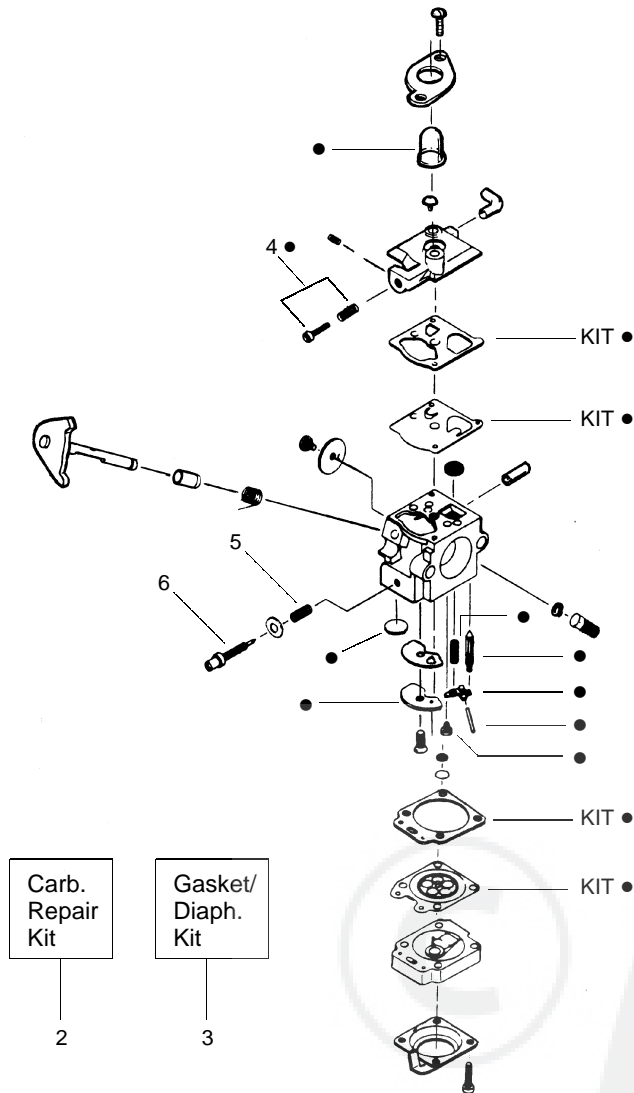

**SPAREPARTS
530087457**

Ref.	Part No.	Description	Ref.	Part No.	Description
1.	530053428	Drive Shaft	15.	952715588	Cutting Head Ass'y. (Incl. 16-19)
2.	530402025	Throttle Hsg. (Right)	16.	530053246	Hub Ass'y
3.	530402026	Throttle Hsg. (Left)	17.	530053241	Spring-Return
4.	530042093	Spring Lever Return	18.	530401957	Retainer-Spool
5.	530047221	Throttle Leadwire Ass'y.	19.	952715587	Spool w/Line
6.	530094673	Handle	20.	530402028	Throttle Lock
7.	530015820	Bolt-Handle/Shield	21.	530069572	Switch Kit
8.	530094847	Clamp-Handle	22.	530015886	Screw
9.	530402027	Throttle Lever	23.	530094543	Dust Cup
10.	530016118	Wingnut	Not Shown		
11.	530071421	Drive Shaft Hsg. Ass'y	-		Operator Manual
12.	530052286	Line Limiter	530088707		GB,F,D,ESPI,NL
13.	530015814	Screw	530088708		S,N,FIN,DK,PT,GRE
14.	530069666	Shield Kit (Incl. 12 & 13)			

✓ = NEW PART NUMBER FOR THIS IPL

★ = REFER TO THE SERVICE REFERENCE INDICATED FOR MORE INFORMATION. (LOCATED AT END OF IPL)

Carburetor Assembly #530069754-WA226

Ref.	Part No.	Description
1.	530038404	Limiter Cap
2.	530069842	Carburetor Repair Kit (● Indicates Contents)
3.	530069844	Gasket/Diaphragm Kit (KIT= Indicates Contents)
4.	530035296	Idle Screw & Spring Kit
5.	530035342	Low Speed Spring
6.	530035341	Low Speed Needle