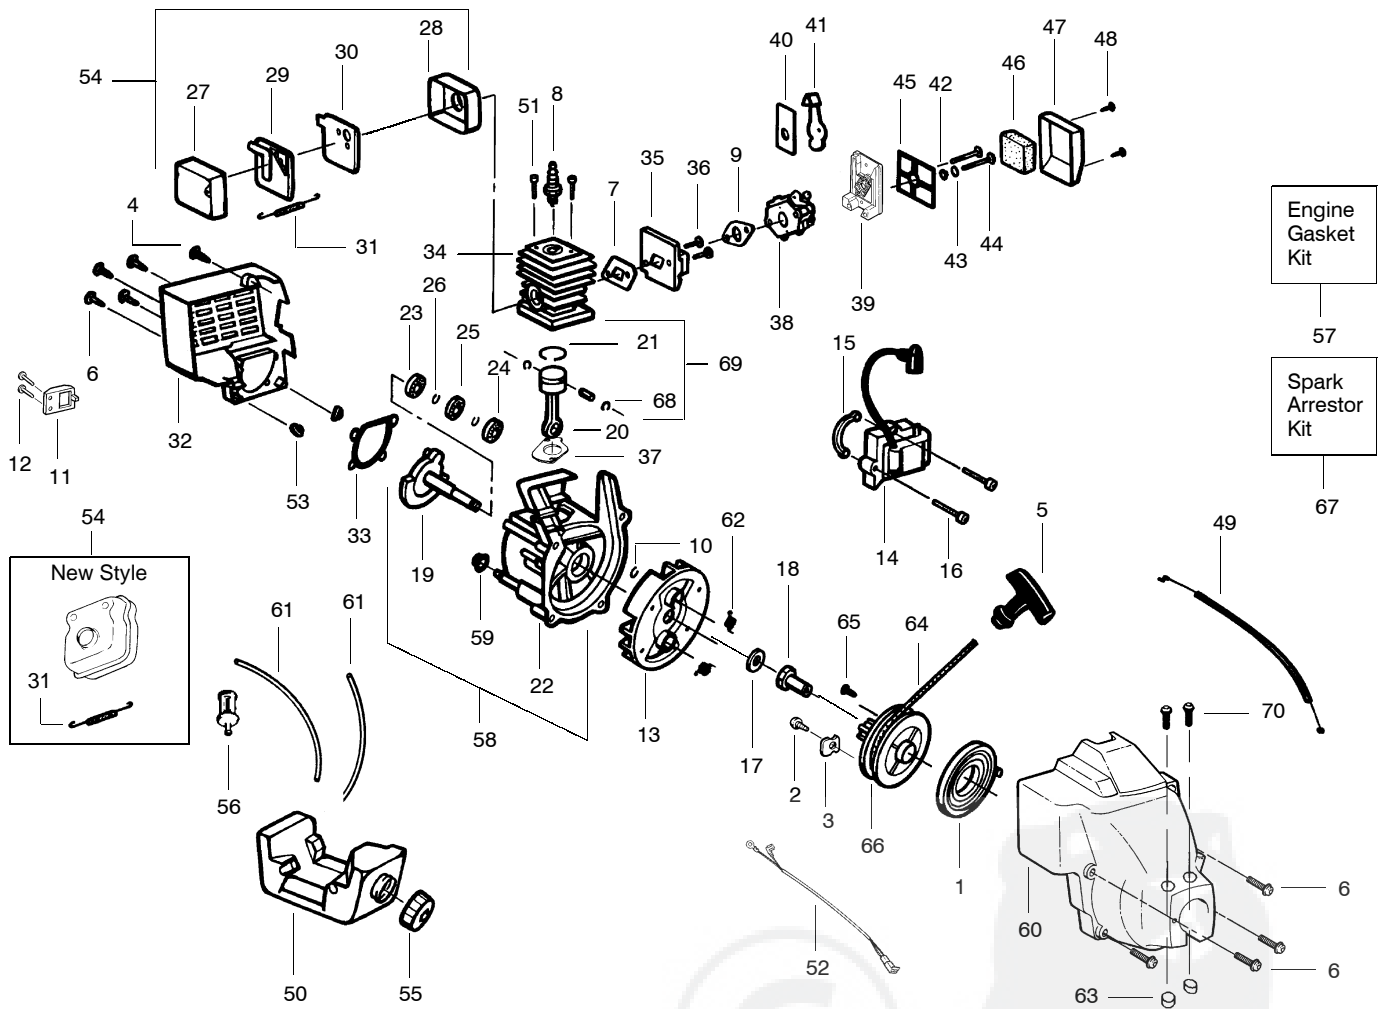

Ref.	Part No.	Description	Ref.	Part No.	Description	Ref.	Part No.	Description
1.	530042085	Starter Spring	28.	530036577	Muffler Cover	53.	530036793	Isolator—Shroud
2.	530016224	Screw	29.	530053500	Muffler Baffle—Exit	54.	—	Muffler Kit
3.	530053985	Retainer—Pulley	30.	530053499	Muffler Baffle—First			(Incls. 27—31)
4.	530015934	Screw	31.	—	Muffler Spring		530069989	Old Style
5.	530027569	Starter Handle		530016197	Old Style		530071309	New Style
6.	530015810	Screw		530042088	New Style	55.	530014347	Fuel Cap Ass'y.
7.	530019243	Gasket—Cyl/Carb Adpt	32.	530049707	Rear Shroud	56.	530095646	Fuel Pickup Ass'y.
8.	952030201	Spark Plug (RCJ 8Y)	33.	530019181	Gasket—C'case/Shroud	57.	530069913	Engine Gasket Kit
9.	530019194	Gasket—Carb.	34.	530069757	Cylinder Kit			(Incl. 7,9,33,37)
10.	530015945	Retainer Ring—C'case	35.	530049301	Carb. Adaptor	58.	530014729	C'case & C'shaft Assy.
11.	530037045	Muffler Guard	36.	530016014	Screw			(Incl.10,19,22—26)
12.	530015675	Screw	37.	530019223	Gasket—Cylinder	59.	530053725	Isolator—Crankcase
13.	530069886	Flywheel Ass'y.	38.	530069754	Carburetor Ass'y. Kit	60.	530053697	Fan Housing Ass'y.
14.	530052266	Ignition Module			(Includes Limiter Cap)	61.	530069599	Fuel Line Kit
15.	530036145	Spacer— Ignit. Module	39.	530052431	Air Box			(Incls. Vent Line)
16.	530015954	Screw	40.	530038747	Choke Plate	62.	530023817	Starter Dog Spring
17.	530015828	Washer—Flat	41.	530038686	Choke Shutter	63.	530015768	Locknut
18.	530027953	Drive Coupling	42.	530015254	Washer	64.	530069232	Rope Kit
19.	530014532	Crankshaft Ass'y.	43.	530015852	Choke Spacer	65.	530016080	Screw
20.	530069615	Connecting Rod Ass'y.	44.	530015887	Screw	66.	530069400	Starter Pulley Kit
21.	530049903	Piston Ring	45.	530036569	Filter Plate			(Incl. 65)
22.	530014861	Crankcase Ass'y.	46.	530036575	Air Filter Foam	67.	—	Spark Arrestor Kit
		(Incl 23—26)	47.	530036568	Air Filter Cover		530069380	Old Style
23.	530032125	Inner Bearing	48.	530015880	Screw		530071290	New Style
24.	530032124	Outer Bearing	49.	530036744	Throttle Cable Ass'y.	68.	530015162	Piston Pin Retainer
25.	530019179	C'case Seal	50.	530049299	Fuel Tank Ass'y	69.	530069987	Piston Kit
26.	530015941	Retain. Ring—C'shaft	51.	530015953	Screw			(Incl. 21, 68 & Pin)
27.	530036578	Muffler Body	52.	530047278	Switch Wire Ass'y.	70.	530016072	Screw

✓ = NEW PART NUMBER FOR THIS IPL

★ = REFER TO THE SERVICE REFERENCE INDICATED FOR MORE INFORMATION. (LOCATED AT END OF IPL)