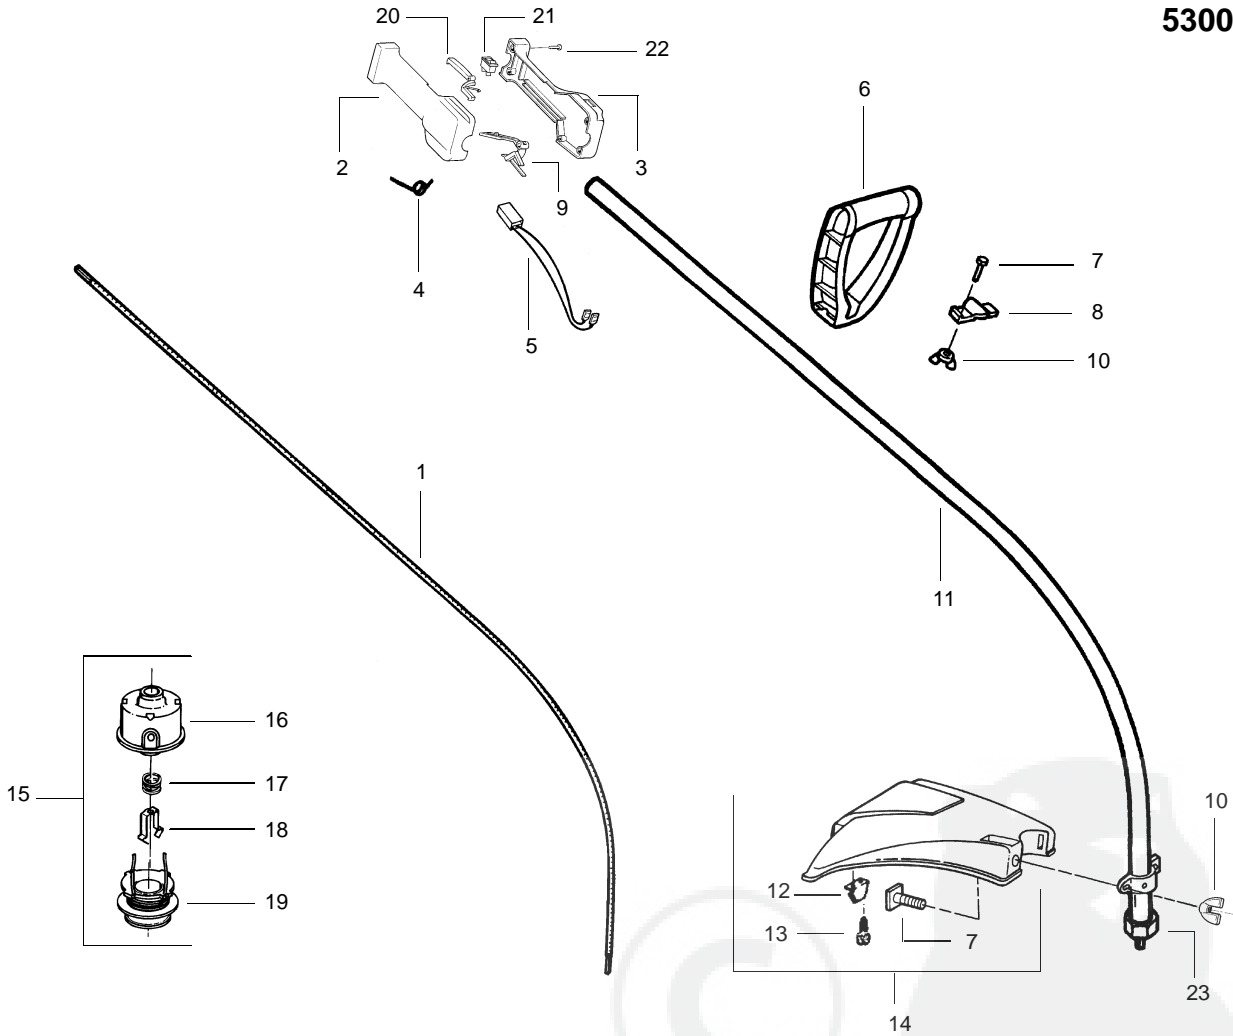

**SPAREPARTS
530087457**

Ref.	Part No.	Description	Ref.	Part No.	Description
1.	530053428	Drive Shaft	15.	952715588	Cutting Head Ass'y. (Incl. 16-19)
2.	530402025	Throttle Hsg. (Right)	16.	530053246	Hub Ass'y
3.	530402026	Throttle Hsg. (Left)	17.	530053241	Spring-Return
4.	530042093	Spring Lever Return	18.	530401957	Retainer-Spool
5.	530047221	Throttle Leadwire Ass'y.	19.	952715587	Spool w/Line
6.	530094673	Handle	20.	530402028	Throttle Lock
7.	530015820	Bolt-Handle/Shield	21.	530069572	Switch Kit
8.	530094847	Clamp-Handle	22.	530015886	Screw
9.	530402027	Throttle Lever	23.	530094543	Dust Cup
10.	530016118	Wingnut	Not Shown		
11.	530071421	Drive Shaft Hsg. Ass'y	-		Operator Manual
12.	530052286	Line Limiter	530088707		GB,F,D,ESPI,NL
13.	530015814	Screw	530088708		S,N,FIN,DK,PT,GRE
14.	530069666	Shield Kit (Incl. 12 & 13)			

✓ = NEW PART NUMBER FOR THIS IPL

★ = REFER TO THE SERVICE REFERENCE INDICATED FOR MORE INFORMATION. (LOCATED AT END OF IPL)

Carburetor Assembly #530069754-WA226

Ref.	Part No.	Description
1.	530038404	Limiter Cap
2.	530069842	Carburetor Repair Kit (● Indicates Contents)
3.	530069844	Gasket/Diaphragm Kit (KIT= Indicates Contents)
4.	530035296	Idle Screw & Spring Kit
5.	530035342	Low Speed Spring
6.	530035341	Low Speed Needle