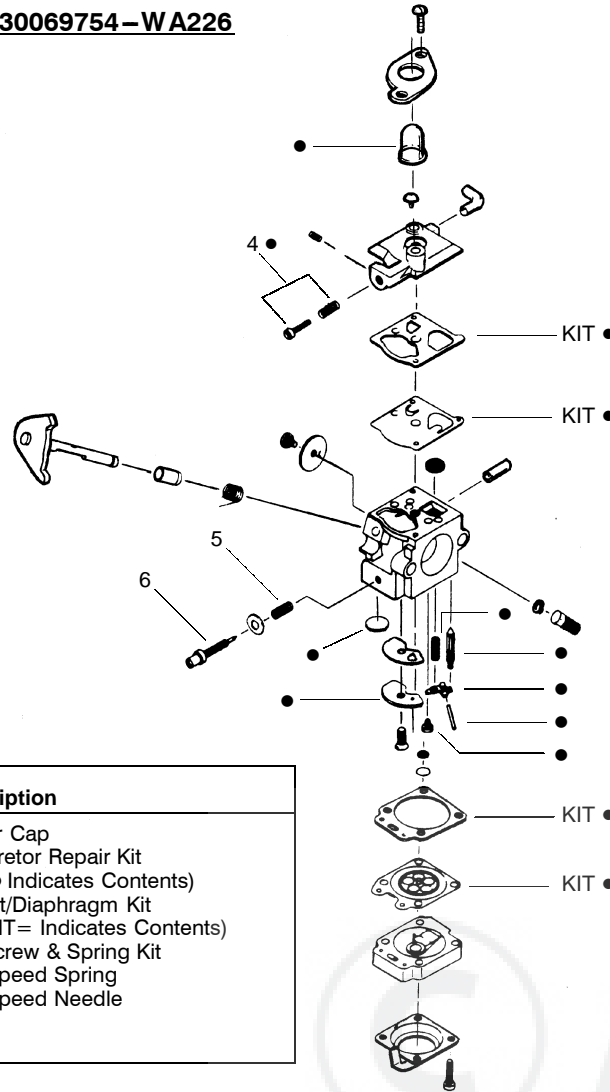

Carburetor Assembly #530069754-WA226

Carb.
Repair
Kit

2

Gasket/
Diaph.
Kit

3

Ref.	Part No.	Description
1.	530038403	Limiter Cap
2.	530069842	Carburetor Repair Kit (● Indicates Contents)
3.	530069844	Gasket/Diaphragm Kit (KIT= Indicates Contents)
4.	530035296	Idle Screw & Spring Kit
5.	530035342	Low Speed Spring
6.	530035341	Low Speed Needle

Kit - Carburetor Assembly No. 530071635 - WT-631

Note: No Repair kits are available for this carburetor, please order the complete assembly part number 530-071635 (WT-631)