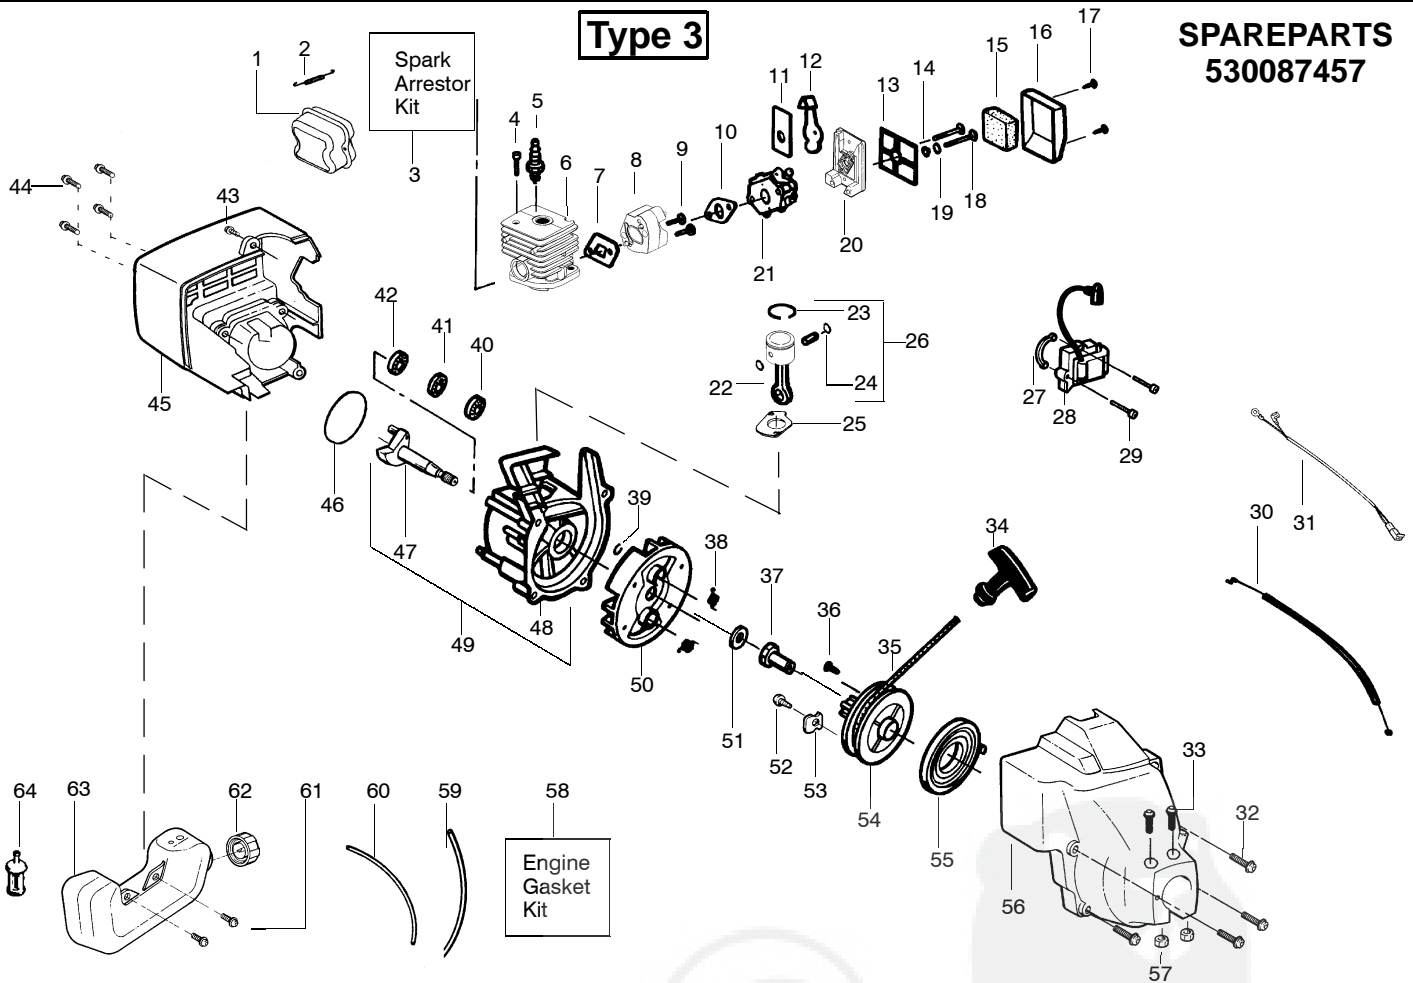

SPAREPARTS
530087457

Type 3

Ref.	Part No.	Description	Ref.	Part No.	Description	Ref.	Part No.	Description
1.	530071396	Kit—Muffler	25.	530071257	Gasket—Cylinder(kit)	48.	530012491	Assy—Crankcase (Incl 40—42)
2.	530042088	Spring—Muffler	26.	530069987	Kit—Piston (Incl. 23, 24)	49.	530071360	Assy—C'case & C'shaft (Incl.39,47,48)
3.	530071391	Kit—Spark Arrestor	27.	530036145	Spacer— Ignit. Module	50.	530069886	Assy—Flywheel
4.	530015953	Screw	28.	530039163	Ignition Module	51.	530015828	Washer—Flat
5.	Champion	Spark Plug (RCJ 6Y)	29.	530015954	Screw	52.	530016224	Screw
6.	530069757	Kit—Cylinder	30.	530036744	Assy—Throttle Cable	53.	530053985	Retainer—Pulley
7.	530071257	Gasket— Adpt(kit)	31.	530047278	Assy—Switch Wire	54.	530069400	Kit—Starter Pulley (Incl. 36)
8.	530056403	Carb. Adaptor	32.	530015810	Screw	55.	530042085	Starter Spring
9.	530016014	Screw	33.	530015767	Screw	56.	530053697	Assy—Fan Housing
10.	530071257	Gasket—Carb. (kit)	34.	530027569	Starter Handle	57.	530015768	Locknut
11.	530038747	Choke Plate	35.	530069232	Kit—Rope	58.	530071257	Kit—Engine Gasket (Incl. 7,10,25,46)
12.	530038686	Choke Shutter	36.	530016080	Screw	59.	530069216	Kit—Fuel Line
13.	530036569	Filter Plate	37.	530027953	Drive Coupling	60.	530069247	Kit—Fuel Line
14.	530015254	Washer	38.	530023817	Starter Dog Spring	61.	530016379	Retainer
15.	530036575	Air Filter Foam	39.	530015941	Retain. Ring—C'shaft	62.	530014347	Assy—Fuel Cap
16.	530036568	Air Filter Cover	40.	530055728	Outer Bearing	63.	530056731	Assy—Fuel Tank
17.	530015880	Screw	41.	530071615	Kit—C'case Seal	64.	530095646	Assy—Fuel Pickup
18.	530016353	Screw	42.	530032125	Inner Bearing			
19.	530015852	Choke Spacer	43.	530015934	Screw			
20.	530052431	Air Box	44.	530015810	Screw			
21.	---	Kit—Carburetor Ass'y. (WA—226) (WT—631)	45.	530057026	Rear Shroud			
22.	530069615	Assy—Connecting Rod	46.	530071257	O—ring—C'case(kit)			
23.	530012472	Piston Ring	47.	530054753	Assy—Crankshaft			
24.	530015162	Piston Pin Retainer