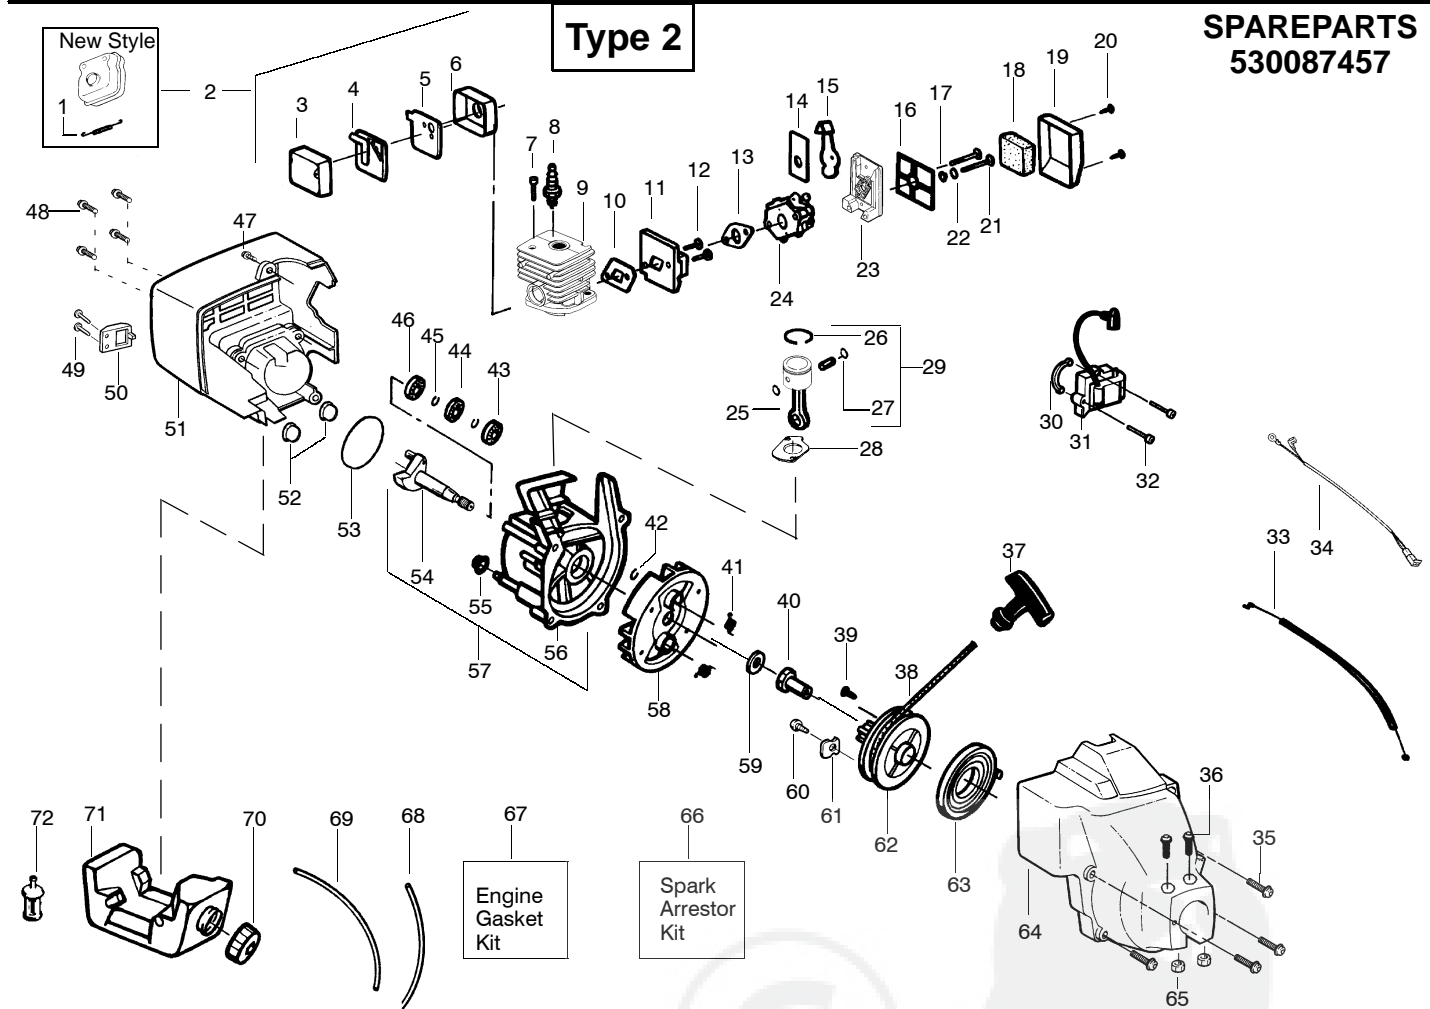

SPAREPARTS
530087457

Ref.	Part No.	Description	Ref.	Part No.	Description	Ref.	Part No.	Description
1.	-	Muffler Spring	24.	530069754	Carburetor Ass'y. Kit	51.	530049707	Rear Shroud
	530016197	Old Style			(Includes Limiter Cap)	52.	530036793	Isolator-Shroud
	530042088	New Style	25.	*****	Connecting Rod Ass'y.	53.	*****	Gasket-C'case(kit)
2.	-	Muffler Kit	26.	530012472	Piston Ring	54.	530014532	Crankshaft Ass'y.
		(Incls. 3-6)	27.	530015162	Piston Pin Retainer	55.	530053725	Isolator-Crankcase
	530069989	Old Style	28.	*****	Gasket-Cylinder(kit)	56.	530014861	Crankcase Ass'y.
	530071390	New Style	29.	*****	Piston Kit			(Incl 43-46)
3.	530036578	Muffler Body	30.	530036145	Spacer- Ignit. Module	57.	530014729	C'case & C'shaft Assy.
4.	530053500	Muffler Baffle-Exit	31.	530039163	Ignition Module			(Incl.42,54,56)
5.	530053499	Muffler Baffle-First	32.	530015954	Screw	58.	530069886	Flywheel Ass'y.
6.	530036577	Muffler Cover	33.	530036744	Throttle Cable Ass'y.	59.	530015828	Washer-Flat
7.	530015953	Screw	34.	530047278	Switch Wire Ass'y.	60.	530016224	Screw
8.	Champion	Spark Plug (RCJ 6Y)	35.	530015810	Screw	61.	530053985	Retainer-Pulley
9.	*****	Cylinder Kit	36.	530015767	Screw	62.	530069400	Starter Pulley Kit
10.	*****	Gasket- Adpt(kit)	37.	530027569	Starter Handle			(Incl. 39)
11.	530055459	Carb. Adaptor	38.	530069232	Rope Kit	63.	530042085	Starter Spring
12.	530016014	Screw	39.	530016080	Screw	64.	530053697	Fan Housing Ass'y.
13.	*****	Gasket-Carb.(kit)	40.	530027953	Drive Coupling	65.	530015768	Locknut
14.	530038747	Choke Plate	41.	530023817	Starter Dog Spring	66.	-	Spark Arrestor Kit
15.	530038686	Choke Shutter	42.	530015941	Retain. Ring-C'shaft			Old Style
16.	530036569	Filter Plate	43.	530032124	Outer Bearing			New Style
17.	530015254	Washer	44.	530019179	C'case Seal	67.	*****	Engine Gasket Kit
18.	530036575	Air Filter Foam	45.	530015945	Retainer Ring-C'case			(Incl. 10,13,28,53)
19.	530036568	Air Filter Cover	46.	530032125	Inner Bearing	68.	530069216	Kit-Fuel Line
20.	530015880	Screw	47.	530015934	Screw	69.	530069247	Kit-Fuel Line
21.	530016353	Screw	48.	530015810	Screw	70.	530014347	Fuel Cap Ass'y.
22.	530015852	Choke Spacer	49.	530015675	Screw	71.	530049299	Fuel Tank Ass'y.
23.	530052431	Air Box	50.	530037045	Muffler Guard	72.	530095646	Fuel Pickup Ass'y.

✓ = NEW PART NUMBER FOR THIS IPL

* = REFER TO THE SERVICE REFERENCE INDICATED FOR MORE INFORMATION. (LOCATED AT END OF IPL)