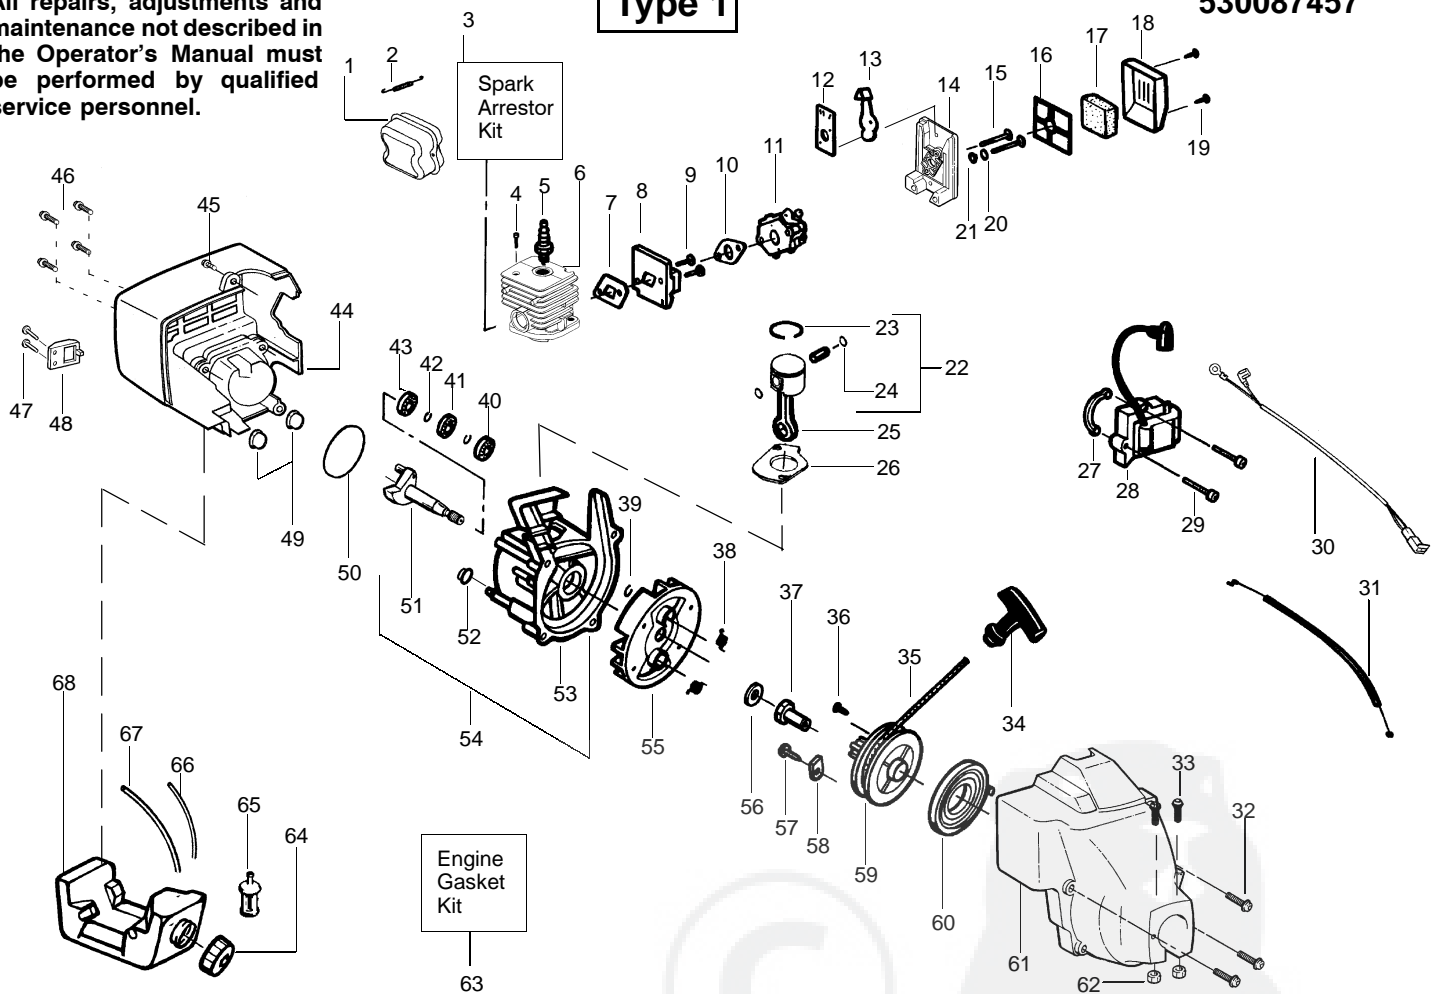

WARNING

All repairs, adjustments and maintenance not described in the Operator's Manual must be performed by qualified service personnel.

SPAREPARTS 530087457

Type 1

Ref.	Part No.	Description	Ref.	Part No.	Description	Ref.	Part No.	Description
1.	530069660	Kit - Muffler (incl. 2,3)	25.	*****	Kit-Conn. Rod Ass'y.	51.	530054753	Assy-Crankshaft
2.	530042088	Spring-Muffler	26.	*****	Gasket-Cylinder (Kit)	52.	530036792	Isolator-C'Case
3.	530071391	Kit-Spark Arrestor	27.	530036145	Spacer-Module	53.	530012491	Assy-Crankcase
4.	530015953	Screw-Cylinder	28.	530039163	Module-Ignition			(Incl. 40-43)
5.	Champion	Spark Plug (RCJ 6Y)	29.	530015954	Screw	54.	530071360	Assy-C'case & C'shaft
6.	*****	Kit - Cylinder	30.	530047278	Assy-Switch Wire			(Incl. 39,51,53)
7.	*****	Gasket-Cyl./Carb.(Kit)	31.	530036744	Assy-Throttle Cable	55.	530069886	Assy-Flywheel
8.	530055459	Adaptor-Carb.	32.	530015810	Screw	56.	530015828	Washer-Flat
9.	530016014	Screw	33.	530016072	Screw	57.	530015775	Screw
10.	*****	Gasket-Carb. (Kit)	34.	530027569	Handle-Starter	58.	530053985	Retainer-Pulley
11.	530069754	Kit - Carburetor Ass'y (Incl. Limiter Cap)	35.	530069232	Kit - Rope	59.	530069400	Kit-Starter Pulley
			36.	530016326	Screw			(Incl. 36)
12.	530038747	Plate-Choke Mounting	37.	530027953	Coupling-Drive	60.	530042085	Spring-Starter
13.	530038686	Shutter-Choke	38.	530023817	Spring-Starter Dog	61.	530071527	Assy. - Fan Housing
14.	530052431	Box-Air	39.	530015941	Retain. Ring-C'shaft	62.	530015768	Nut
15.	530016353	Screw	40.	530055728	Bearing-Outer	63.	*****	Kit-Engine Gasket
16.	530036569	Plate - Filter Support	41.	530019264	Seal-C'case			(Incl. 7,10,26,50)
17.	530036575	Air Filter- Foam	42.	530015945	Retainer Ring-C'case	64.	530014347	Assy-Fuel Cap
18.	530036568	Cover-Air Filter	43.	530032125	Bearing-Inner	65.	530095646	Assy-Fuel Pickup
19.	530015880	Screw	44.	530049707	Shroud-Rear	66.	530069216	Kit-Fuel Line
20.	530015852	Spacer-Choke	45.	530015934	Screw	67.	530069247	Kit-Fuel Line
21.	530015254	Washer	46.	530015810	Screw	68.	530049299	Assy-Fuel Tank
22.	*****	Kit - Piston (Incl. 23, 24 & Pin)	47.	530015765	Screw			(Incl. cap, lines,filter)
23.	530055120	Ring-Piston	48.	530037045	Guard-Muffler			
24.	530015162	Ret.-Piston Pin	49.	530036793	Isolator-Shroud			
			50.	*****	O-Ring-C'case/Shrd (Kit)			

✓ = NEW PART NUMBER FOR THIS IPL

★ = REFER TO THE SERVICE REFERENCE INDICATED FOR MORE INFORMATION. (LOCATED AT END OF IPL)