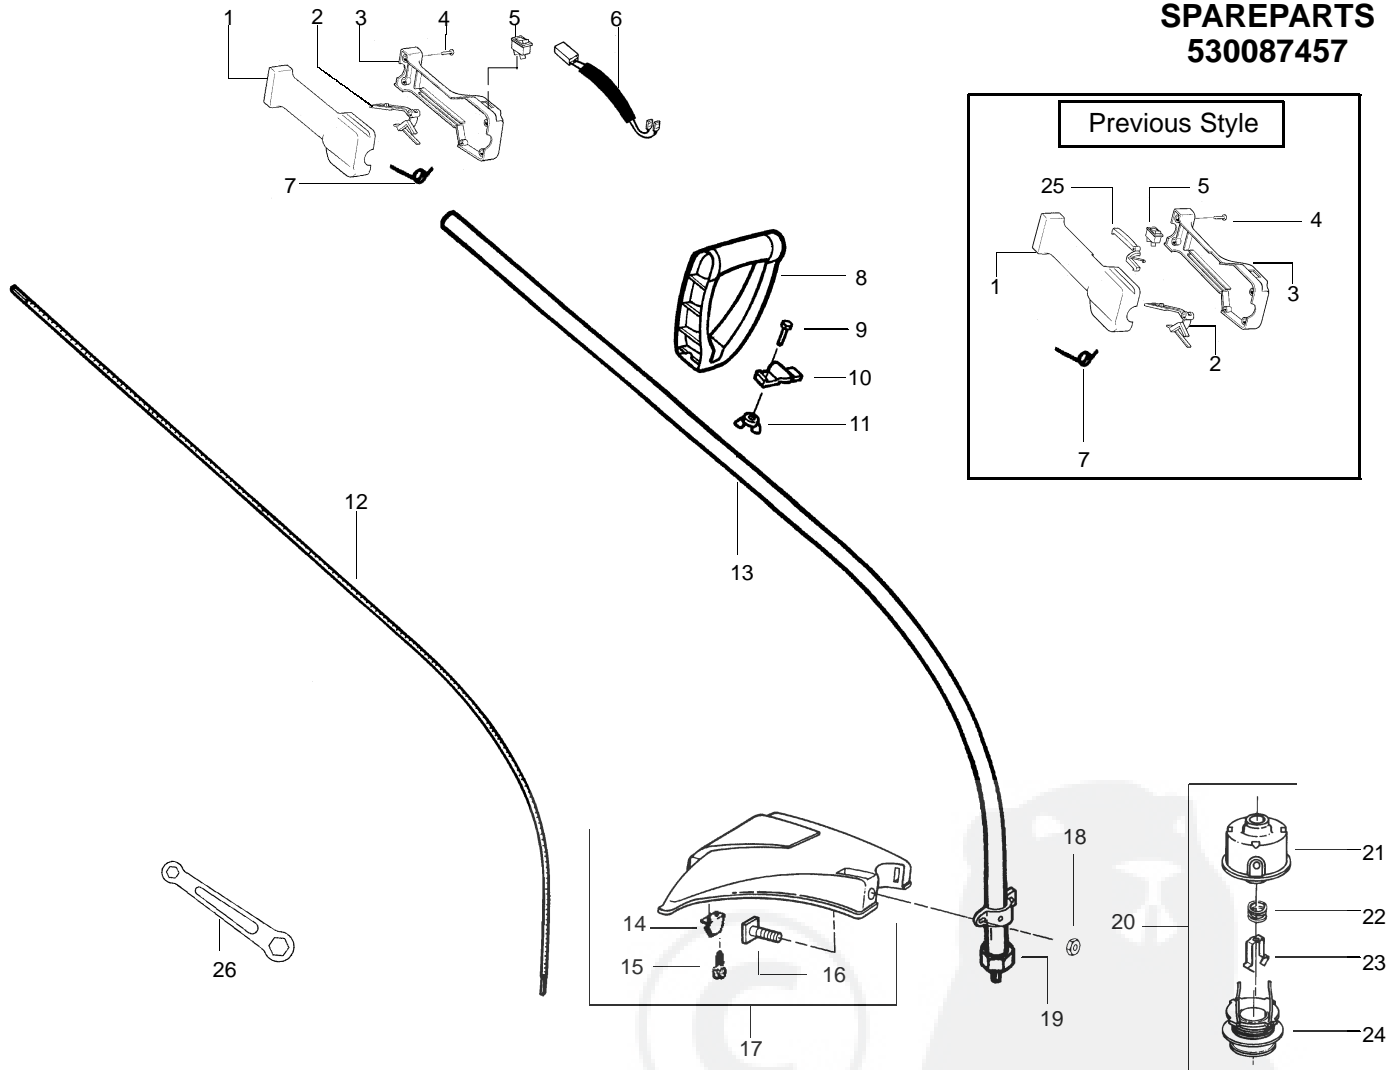

SPAREPARTS 530087457

Ref.	Part No.	Description	Ref.	Part No.	Description
1.	---	Throttle Hsg. (Right)	16.	530015820	Bolt-Handle/Shield
	530402025	(previous style)	17.	530071724	Kit-Shield
	530053968	(current style)			(Incl. 14,15,16,18)
2.	530056334	Throttle Lever	18.	530015197	Nut
3.	---	Throttle Hsg. (Left)	19.	530094543	Dust Cup
	530402026	(previous style)	20.	952715588	Assy-Cutting Head
	530053969	(current style)			(Incl. 21-24)
4.	530015886	Screw	21.	530095773	Assy-Hub
5.	530069572	Kit-Switch	22.	530053241	Spring-Return
6.	530047307	Assy-Throttle Leadwire	23.	530401957	Retainer-Spool
7.	530027597	Spring Lever Return	24.	952715587	Spool w/Line
8.	530094673	Handle	25.	530402028	Throttle Lock (prev. style only)
9.	530015820	Bolt-Handle/Shield	26.	530056401	Wrench
10.	530094847	Clamp-Handle			
11.	530016118	Wingnut		Not Shown	
12.	530053428	Flex-Drive Shaft		-	Operator Manual
13.	530071421	Assy-Drive Shaft Hsg.		530163967	Euro
14.	530052286	Line Limiter		530163966	Scan
15.	530015814	Screw			

24cc Engine

25cc Engine

Pockets next to pin bore

Part No.	Description
530069987	Kit-Piston
530069757	Kit-Cylinder
530069615	Kit-Connecting Rod
530069913	Kit-Gasket

Part No.	Description
530071357	Kit-Piston
530071359	Kit-Cylinder
530069945	Kit-Connecting Rod
530071363	Kit-Gasket