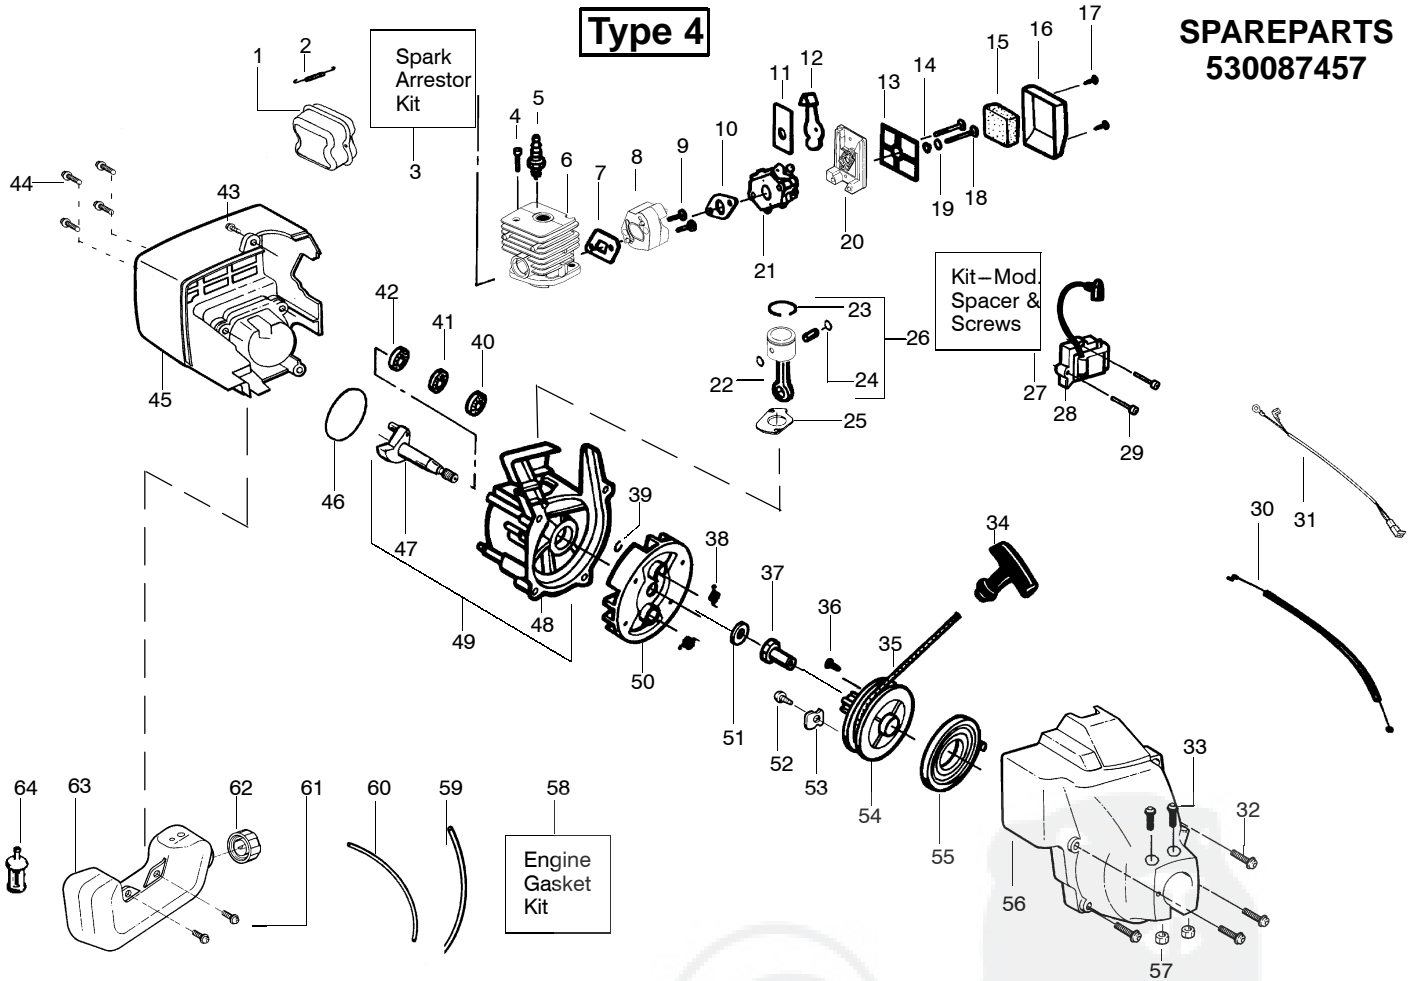

✓ = NEW PART NUMBER FOR THIS IPL

* = REFER TO THE SERVICE REFERENCE INDICATED FOR MORE INFORMATION. (LOCATED AT END OF IPL)

SPAREPARTS
530087457

Type 3

Ref.	Part No.	Description	Ref.	Part No.	Description	Ref.	Part No.	Description
1.	530071396	Kit—Muffler	25.	530071257	Gasket—Cylinder(kit)	48.	530012491	Assy—Crankcase (Incl 40—42)
2.	530042088	Spring—Muffler	26.	530069987	Kit—Piston (Incl. 23, 24)	49.	530071360	Assy—C'case & C'shaft (Incl.39,47,48)
3.	530071391	Kit—Spark Arrestor	27.	530036145	Spacer— Ignit. Module	50.	530069886	Assy—Flywheel
4.	530015953	Screw	28.	530039163	Ignition Module	51.	530015828	Washer—Flat
5.	Champion	Spark Plug (RCJ 6Y)	29.	530015954	Screw	52.	530016224	Screw
6.	530069757	Kit—Cylinder	30.	530036744	Assy—Throttle Cable	53.	530053985	Retainer—Pulley
7.	530071257	Gasket— Adpt(kit)	31.	530047278	Assy—Switch Wire	54.	530069400	Kit—Starter Pulley (Incl. 36)
8.	530056403	Carb. Adaptor	32.	530015810	Screw	55.	530042085	Starter Spring
9.	530016014	Screw	33.	530015767	Screw	56.	530053697	Assy—Fan Housing
10.	530071257	Gasket—Carb. (kit)	34.	530027569	Starter Handle	57.	530015768	Locknut
11.	530038747	Choke Plate	35.	530069232	Kit—Rope	58.	530071257	Kit—Engine Gasket (Incl. 7,10,25,46)
12.	530038686	Choke Shutter	36.	530016080	Screw	59.	530069216	Kit—Fuel Line
13.	530036569	Filter Plate	37.	530027953	Drive Coupling	60.	530069247	Kit—Fuel Line
14.	530015254	Washer	38.	530023817	Starter Dog Spring	61.	530016379	Retainer
15.	530036575	Air Filter Foam	39.	530015941	Retain. Ring—C'shaft	62.	530014347	Assy—Fuel Cap
16.	530036568	Air Filter Cover	40.	530055728	Outer Bearing	63.	530056731	Assy—Fuel Tank
17.	530015880	Screw	41.	530071615	Kit—C'case Seal	64.	530095646	Assy—Fuel Pickup
18.	530016353	Screw	42.	530032125	Inner Bearing			
19.	530015852	Choke Spacer	43.	530015934	Screw			
20.	530052431	Air Box	44.	530015810	Screw			
21.	---	Kit—Carburetor Ass'y. (WA—226) (WT—631)	45.	530057026	Rear Shroud			
22.	530069615	Assy—Connecting Rod	46.	530071257	O—ring—C'case(kit)			
23.	530012472	Piston Ring	47.	530054753	Assy—Crankshaft			
24.	530015162	Piston Pin Retainer						