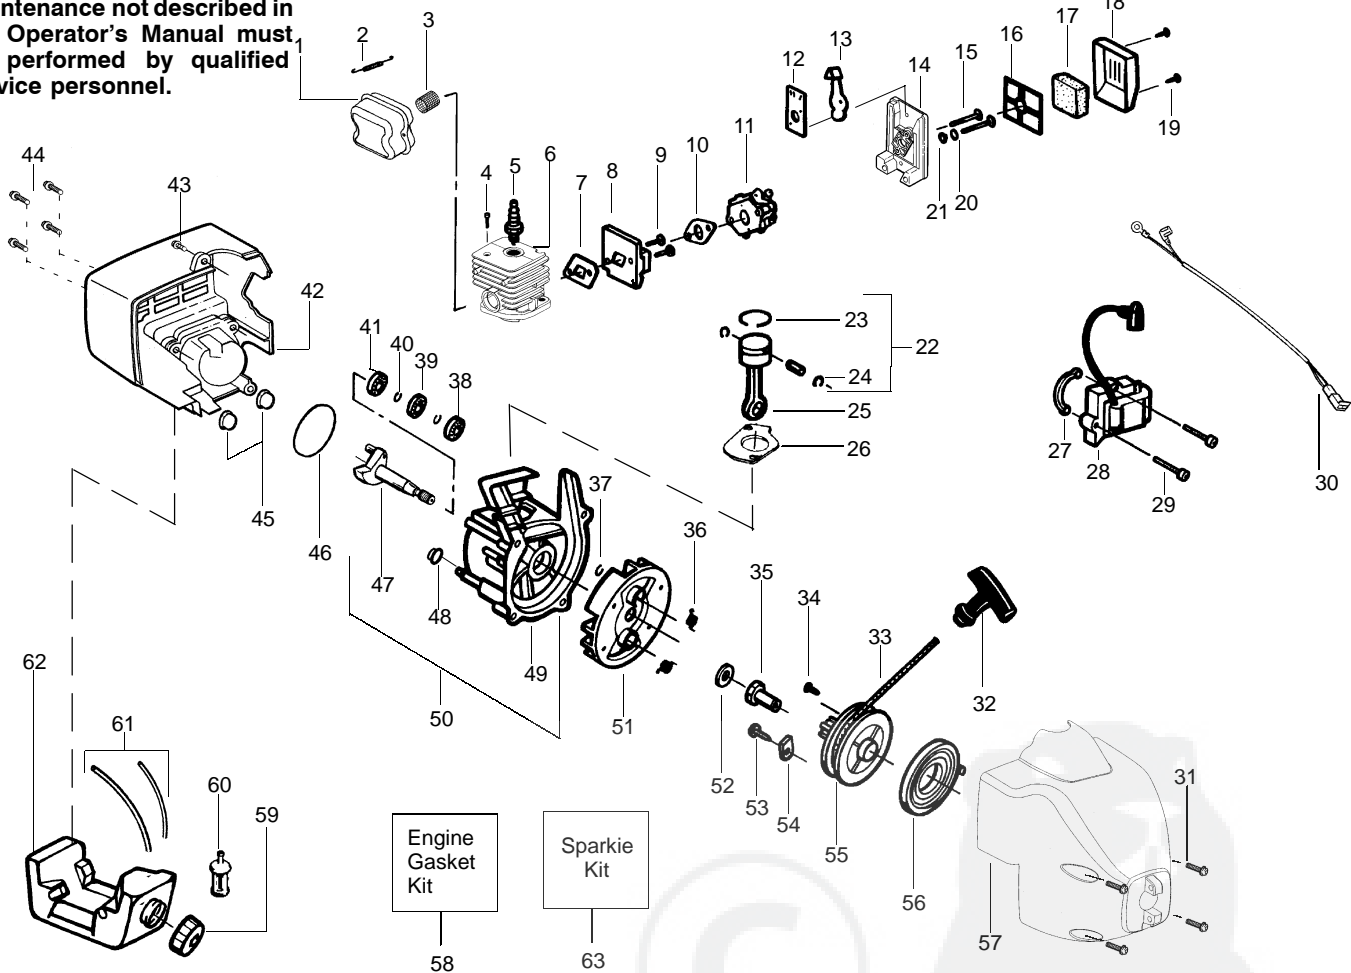

WARNING

All repairs, adjustments and maintenance not described in the Operator's Manual must be performed by qualified service personnel.

SPAREPARTS 530086887

Ref.	Part No.	Description	Ref.	Part No.	Description	Ref.	Part No.	Description
1.	530071390	Kit - Muffler (incl. 2,3)	24.	530015162	Ret.-Piston Pin	48.	530036792	Isolator-C'Case
2.	530042088	Spring-Muffler	25.	530069945	Kit-Conn. Rod Ass'y.	49.	530012414	Assy-Crankcase (Incl. 38-41)
3.	530071391	Screen-Spark Arrestor	26.	530071535	Gasket-Cylinder (Kit)	50.	530071337	Assy-C'case & C'shaft (Incl. 37,47,49)
4.	530015953	Screw-Cylinder	27.	530036145	Spacer-Module	51.	530069886	Assy-Flywheel
5.	Champion	Spark Plug (RCJ 8Y)	28.	530039211	Module-Ignition	52.	530015828	Washer-Flat
6.	530071359	Kit - Cylinder	29.	530015954	Screw	53.	530015775	Screw
7.	530071535	Gasket-Cyl./Carb.(Kit)	30.	530047278	Assy-Switch Wire	54.	530053985	Retainer-Pulley
8.	530069758	Kit - Carb. Adaptor	31.	530015810	Screw	55.	530071536	Kit-Starter Pulley (Incl. 34)
9.	530016014	Screw	32.	530027569	Handle-Starter	56.	530042086	Spring-Starter
10.	530071535	Gasket-Carb. (Kit)	33.	530071542	Kit - Rope	57.	530071527	Assy. - Fan Housing
11.	530069754	Kit - Carburetor Ass'y (Incl. Limiter Cap)	34.	530016326	Screw	58.	530071535	Kit-Engine Gasket (Incl. 7,10,26,46)
12.	530038747	Plate-Choke Mounting	35.	530027953	Coupling-Drive	59.	530014347	Assy-Fuel Cap
13.	530035499	Shutter-Choke	36.	530023817	Spring-Starter Dog	60.	530095646	Assy-Fuel Pickup
14.	530052431	Box-Air	37.	530015941	Retain. Ring-C'shaft	61.	530069599	Kit-Fuel Line
15.	530015887	Screw	38.	530032124	Bearing-Outer	62.	530049933	Assy-Fuel Tank (Incl. cap, lines,filter)
16.	530036569	Plate - Filter Support	39.	530019179	Seal-C'case	63.	507475326	Kit-Sparkie (Incl. spring term. & boot)
17.	530036575	Air Filter- Foam	40.	530015945	Retainer Ring-C'case			
18.	530054414	Cover-Air Filter	41.	530032125	Bearing-Inner			
19.	530015892	Screw	42.	530049707	Shroud-Rear			
20.	530015852	Spacer-Choke	43.	530015934	Screw			
21.	530015254	Washer	44.	530015810	Screw			
22.	530071357	Kit - Piston (Incl. 23, 24 & Pin)	45.	530036793	Isolator-Shroud			
23.	530055120	Ring-Piston	46.	530071535	O-Ring-C'case/Shrd (Kit)			
			47.	530012413	Assy-Crankshaft			

✓ = NEW PART NUMBER FOR THIS IPL

★ = REFER TO THE SERVICE REFERENCE INDICATED FOR MORE INFORMATION. (LOCATED AT END OF IPL)