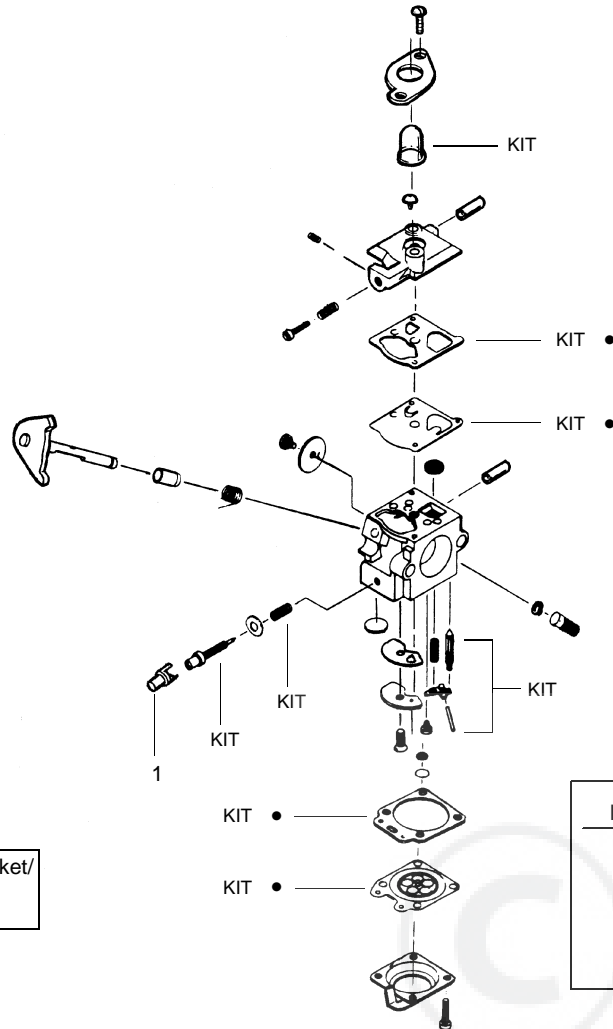

SPAREPARTS 530086887

⚠ WARNING
All repairs, adjustments and maintenance not described in the Operator's Manual must be performed by qualified service personnel.

Ref.	Part No.	Description	Ref.	Part No.	Description
1.	530053614	Shaft-Flex	17.	530015820	Bolt-Handle/Shield
2.	530055159	Assy-Throttle Cable	18.	530094673	Handle-Assist
3.	530054990	Hsg.-Throttle (Right)	19.	530056425	Hsg.-Throttle (Left)
4.	530038682	Trigger	20.	530069572	Kit-Switch
5.	530016118	Wingnut-Handle/Shield	21.	530016179	Screw
6.	530071539	Kit-Drive Shaft Hsg. Assy.	22.	530049072	Assy-Front Wire
7.	530052287	Limiters-Line		Not Shown	Operator Manual
8.	530015814	Screw-Line Limiter		530086825	Scan
9.	530015820	Bolt-Handle/Shield		530086826	Euro
10.	530071328	Kit-Shield Ass'y. (Incl. 7 & 8)		530054766	Decal-Shaft Warning
11.	530054222	Assy-Cap		530053415	Decal-Product I.D.
12.	530403949	Guide-Line		530056187	Decal-Fan Hsg.
13.	530095935	Assy.-Wound hub		530038973	Decal-Handle Space
14.	530094543	Dust Cup			
15.	530016118	Wingnut-Handle/Shield			
16.	530094847	Clamp-Handle			

✓ = NEW PART NUMBER FOR THIS IPL

★ = REFER TO THE SERVICE REFERENCE INDICATED FOR MORE INFORMATION. (LOCATED AT END OF IPL)

Carburetor Assembly #530069754 (WA-226)

Carb.
Repair
Kit

2

Gasket/
Dia.
Kit

3

Ref.	Part No.	Description
1.	530038404	Limiter Cap
2.	530069842	Carburetor Repair Kit (KIT = Indicates Contents)
3.	530069844	Gasket Diaphragm Kit (• = Indicates Contents)