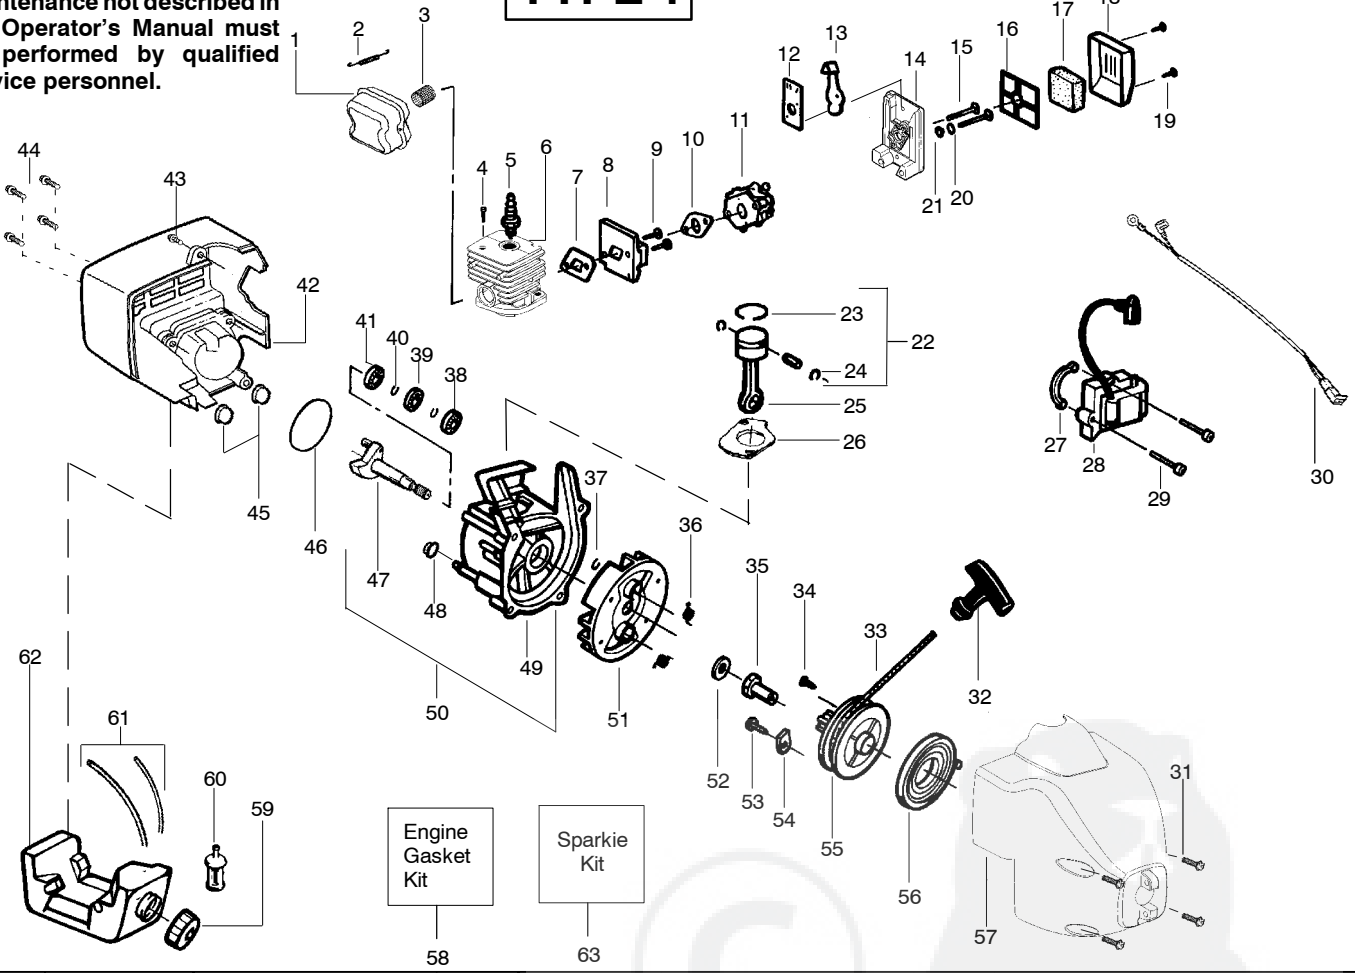

**WARNING**  
All repairs, adjustments and maintenance not described in the Operator's Manual must be performed by qualified service personnel.

**SPAREPARTS**  
**530086887**

**TYPE 1**

Ref.	Part No.	Description	Ref.	Part No.	Description	Ref.	Part No.	Description
1.	530071390	Kit - Muffler (incl. 2,3)	24.	530015162	Ret.-Piston Pin	48.	530036792	Isolator-C'Case
2.	530042088	Spring-Muffler	25.	*****	Kit-Conn. Rod Ass'y.	49.	530012414	Assy-Crankcase (Incl. 38-41)
3.	530071391	Screen-Spark Arrestor	26.	*****	Gasket-Cylinder (Kit)	50.	530071337	Assy-C'case & C'shaft (Incl. 37,47,49)
4.	530015953	Screw-Cylinder	27.	530036145	Spacer-Module	51.	530069886	Assy-Flywheel
5.	Champion	Spark Plug (RCJ 8Y)	28.	530039211	Module-Ignition	52.	530015828	Washer-Flat
6.	*****	Kit - Cylinder	29.	530015954	Screw	53.	530015775	Screw
7.	*****	Gasket-Cyl./Carb.(Kit)	30.	530047278	Assy-Switch Wire	54.	530053985	Retainer-Pulley
8.	530069758	Kit - Carb. Adaptor	31.	530015810	Screw	55.	530071536	Kit-Starter Pulley (Incl. 34)
9.	530016014	Screw	32.	530027569	Handle-Starter	56.	530042086	Spring-Starter
10.	*****	Gasket-Carb. (Kit)	33.	530071542	Kit - Rope	57.	530071527	Assy. - Fan Housing
11.	530069754	Kit - Carburetor Ass'y (Incl. Limiter Cap)	34.	530016326	Screw	58.	*****	Kit-Engine Gasket (Incl. 7,10,26,46)
12.	530038747	Plate-Choke Mounting	35.	530027953	Coupling-Drive	59.	530014347	Assy-Fuel Cap
13.	530035499	Shutter-Choke	36.	530023817	Spring-Starter Dog	60.	530095646	Assy-Fuel Pickup
14.	530052431	Box-Air	37.	530015941	Retain. Ring-C'shaft	61.	530069599	Kit-Fuel Line
15.	530015887	Screw	38.	530032124	Bearing-Outer	62.	530049933	Assy-Fuel Tank (Incl. cap, lines,filter)
16.	530036569	Plate - Filter Support	39.	530019179	Seal-C'case	63.	507475326	Kit-Sparkie (Incl. spring term. & boot)
17.	530036575	Air Filter- Foam	40.	530015945	Retainer Ring-C'case			
18.	530054414	Cover-Air Filter	41.	530032125	Bearing-Inner			
19.	530015892	Screw	42.	530049707	Shroud-Rear			
20.	530015852	Spacer-Choke	43.	530015886	Screw			
21.	530015254	Washer	44.	530015810	Screw			
22.	*****	Kit - Piston (Incl. 23, 24 & Pin)	45.	530036793	Isolator-Shroud			
23.	530055120	Ring-Piston	46.		O-Ring-C'case/Shrd (Kit)			
			47.	530012413	Assy-Crankshaft			