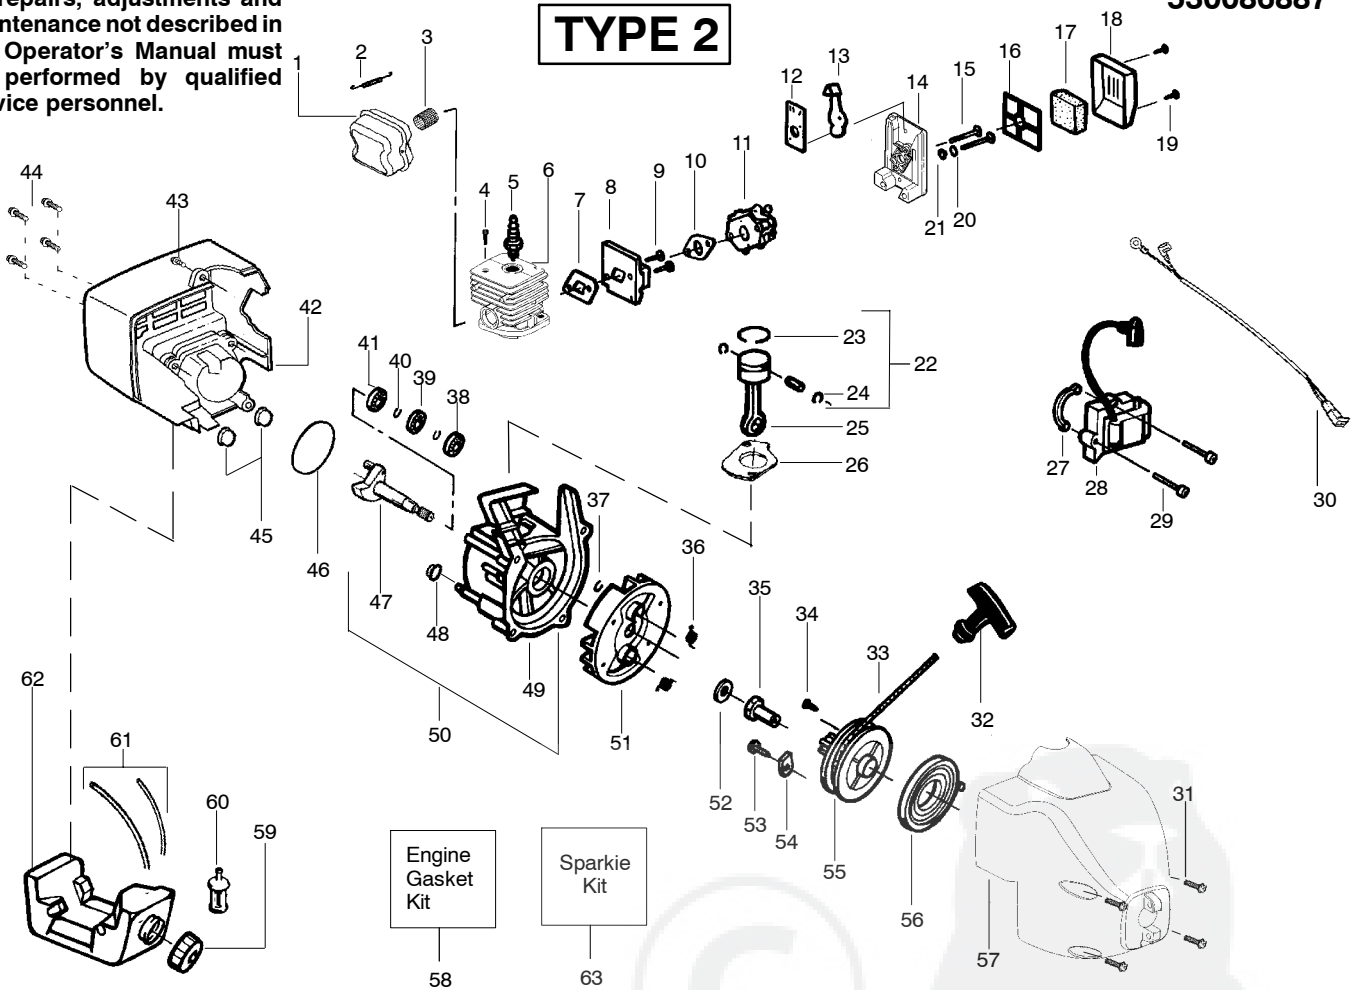

WARNING
All repairs, adjustments and maintenance not described in the Operator's Manual must be performed by qualified service personnel.

SPAREPARTS
530086887

Ref.	Part No.	Description	Ref.	Part No.	Description	Ref.	Part No.	Description
1.	530071390	Kit - Muffler (incl. 2,3)	24.	530015162	Ret.-Piston Pin	48.	530036792	Isolator-C'Case
2.	530042088	Spring-Muffler	25.	*****	Kit-Conn. Rod Ass'y.	49.	530012414	Assy-Crankcase (Incl. 38-41)
3.	530071391	Screen-Spark Arrestor	26.	*****	Gasket-Cylinder (Kit)	50.	530071337	Assy-C'case & C'shaft (Incl. 37,47,49)
4.	530015953	Screw-Cylinder	27.	530036145	Spacer-Module	51.	530069886	Assy-Flywheel
5.	Champion	Spark Plug (RCJ 8Y)	28.	530039211	Module-Ignition	52.	530015828	Washer-Flat
6.	*****	Kit - Cylinder	29.	530015954	Screw	53.	530015775	Screw
7.	*****	Gasket-Cyl./Carb.(Kit)	30.	530047278	Assy-Switch Wire	54.	530053985	Retainer-Pulley
8.	530069758	Kit - Carb. Adaptor	31.	530015810	Screw	55.	530071536	Kit-Starter Pulley (Incl. 34)
9.	530016014	Screw	32.	530027569	Handle-Starter	56.	530042086	Spring-Starter
10.	*****	Gasket-Carb. (Kit)	33.	530071542	Kit - Rope	57.	530071527	Assy. - Fan Housing
11.	530069754	Kit - Carburetor Ass'y (Incl. Limiter Cap)	34.	530016326	Screw	58.	*****	Kit-Engine Gasket (Incl. 7,10,26,46)
12.	530038747	Plate-Choke Mounting	35.	530027953	Coupling-Drive	59.	530014347	Assy-Fuel Pickup
13.	530035499	Shutter-Choke	36.	530023817	Spring-Starter Dog	60.	530095646	Assy-Fuel Cap
14.	530052431	Box-Air	37.	530015941	Retain. Ring-C'shaft	61.	530069599	Kit-Fuel Line
15.	530015887	Screw	38.	530032124	Bearing-Outer	62.	530049933	Assy-Fuel Tank (Incl. cap, lines,filter)
16.	530036569	Plate - Filter Support	39.	530019179	Seal-C'case	63.	507475326	Kit-Sparkie (Incl. spring term. & boot)
17.	530036575	Air Filter- Foam	40.	530015945	Retainer Ring-C'case			
18.	530054414	Cover-Air Filter	41.	530032125	Bearing-Inner			
19.	530015892	Screw	42.	530049707	Shroud-Rear			
20.	530015852	Spacer-Choke	43.	530015934	Screw			
21.	530015254	Washer	44.	530015810	Screw			
22.	*****	Kit - Piston (Incl. 23, 24 & Pin)	45.	530036793	Isolator-Shroud			
23.	530055120	Ring-Piston	46.	*****	O-Ring-C'case/Shrd (Kit)			
			47.	530012413	Assy-Crankshaft			

↙ = NEW PART NUMBER FOR THIS IPL

* = REFER TO THE SERVICE REFERENCE INDICATED FOR MORE INFORMATION. (LOCATED AT END OF IPL)