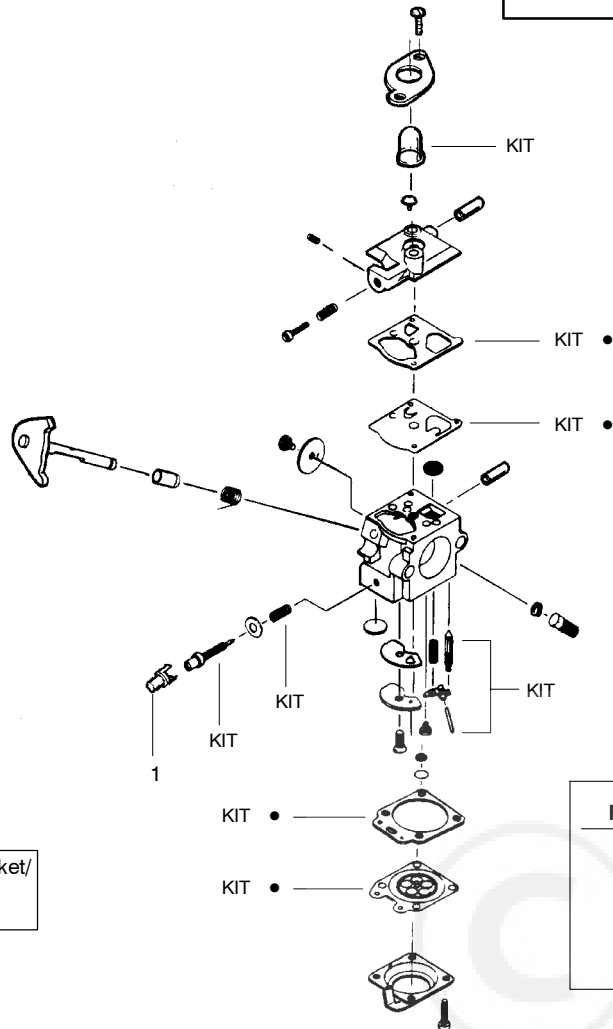

✓ = NEW PART NUMBER FOR THIS IPL

★ = REFER TO THE SERVICE REFERENCE INDICATED FOR MORE INFORMATION. (LOCATED AT END OF IPL)

**SPAREPARTS  
530086887**

**Carburetor Assembly #530069754 (WA-226)**

**TYPE 1,2,3**

Carb. Repair Kit  
2

Gasket/Dia. Kit  
3

Ref.	Part No.	Description
1. ✓	530038403	Limiter Cap
2.	530069842	Carburetor Repair Kit (KIT = Indicates Contents)
3.	530069844	Gasket Diaphragm Kit (• = Indicates Contents)