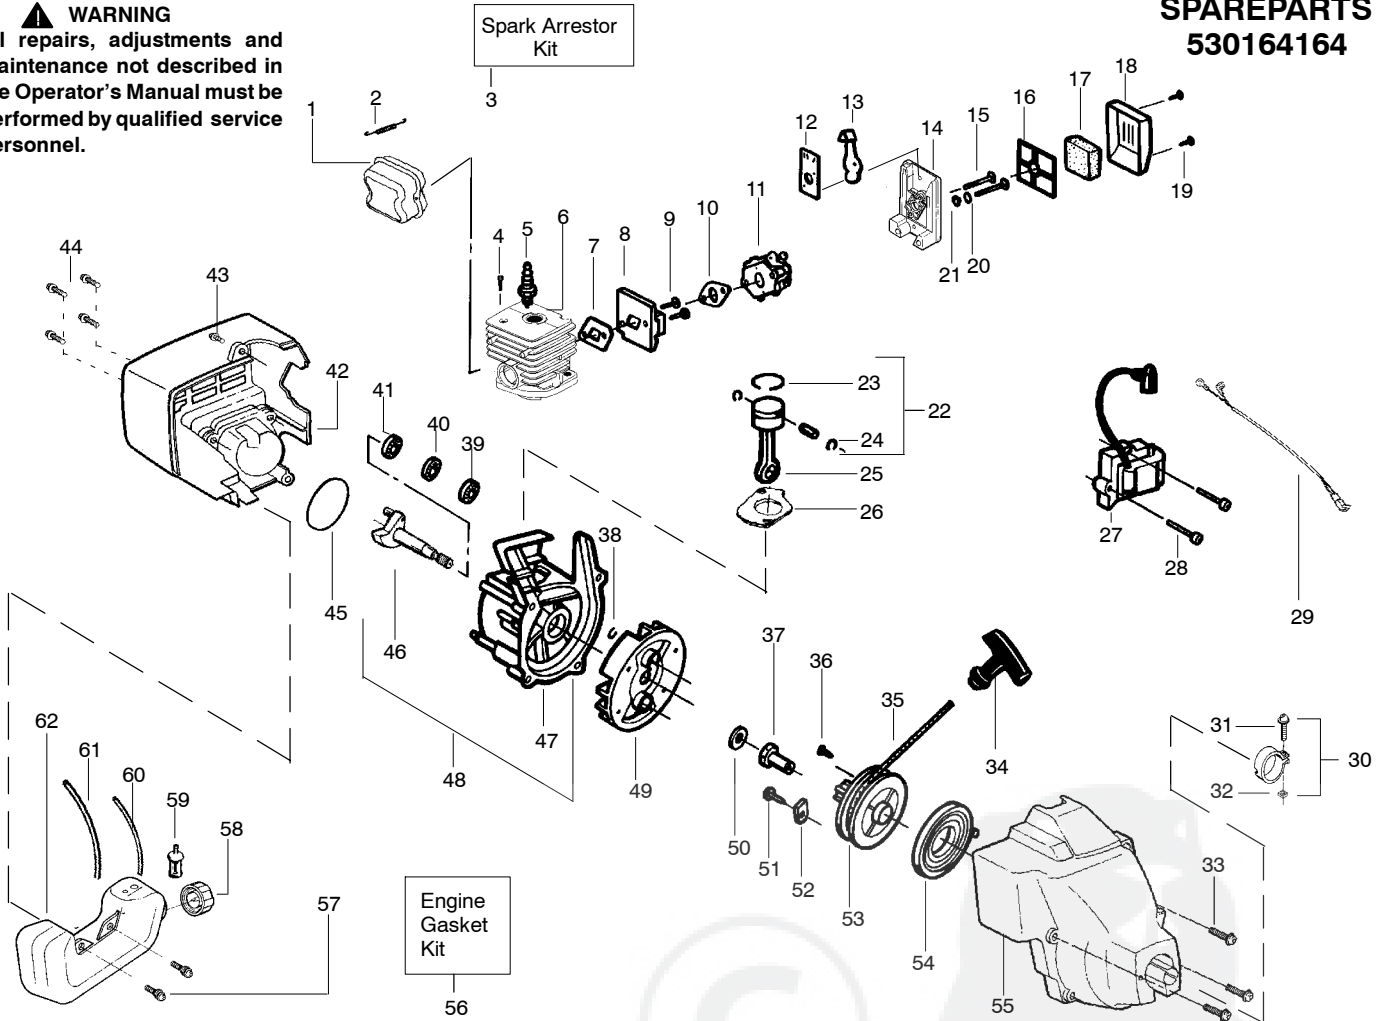

SPAREPARTS
530164164

⚠ WARNING
All repairs, adjustments and maintenance not described in the Operator's Manual must be performed by qualified service personnel.

Ref.	Part No.	Description	Ref.	Part No.	Description	Ref.	Part No.	Description
1.	530069660	Kit - Muffler (incl. 2)	23.	530055120	Ring-Piston	45.	530071363	O-Ring-C'case (kit)
2.	530042088	Spring-Muffler	24.	530015162	Retainer-Piston Pin	46.	530054753	Assy-Crankshaft
3.	530071391	Kit-Spark Arrestor	25.	530069945	Assy-Connecting Rod	47.	530071627	Kit-Crankcase (Incl. 39-41)
4.	530015953	Screw-Cylinder	26.	530071363	Gasket-Cylinder (kit)	48.	530071624	Assy-C'case & C'shaft (Incl. 38,46,47)
5.	Champion	Spark Plug (RCJ 6Y)	27.	530039163	Module-Ignition	49.	530069886	Assy-Flywheel
6.	530071359	Kit - Cylinder	28.	530016357	Screw	50.	530015828	Washer-Flat
7.	530071363	Gasket-Cyl/Carb.(kit)	29.	530049018	Assy-Switch Wire	51.	530015775	Screw
8.	530057634	Adaptor-Carb.	30.	530056365	Assy-Nose Cone Clamp (Incls. 31 & 32)	52.	530027523	Retainer
9.	530016014	Screw	31.	530016381	Screw-Nose Cone	53.	530069400	Kit-Starter Pulley (Incl. 36)
10.	530071363	Gasket-Carb.(kit)	32.	530016382	Nut-Nose Cone	54.	530042085	Spring-Starter
11.	530071630	Kit - Carburetor Ass'y (C1U-W7D)	33.	530015810	Screw	55.	530071677	Assy-Fan Hsg.
12.	530038747	Plate-Choke Mounting	34.	530027569	Handle-Starter	56.	530071363	Kit-Engine Gasket (Incl. 7,10,26,45)
13.	530038686	Shutter-Choke	35.	530069232	Kit - Rope	57.	530016379	Retainer-Fuel Tank
14.	530052431	Box-Air	36.	530016392	Screw	58.	530014347	Assy-Fuel Cap w/ret.
15.	530016393	Screw	37.	530038604	Coupling-Drive	59.	530095646	Assy-Fuel Pickup
16.	530036569	Plate - Filter Support	38.	530015941	Retain. Ring-C'shaft	60.	530069247	Kit-Fuel Line (Small)
17.	530036575	Foam-Air Filter	39.	530055728	Bearing-Outer	61.	530069216	Kit-Fuel Line (Large)
18.	530036568	Cover-Air Filter	40.	530019264	Seal-C'case	62.	530049296	Assy-Fuel Tank (Incl. cap, fuel line, filter)
19.	530016349	Screw	41.	530032125	Bearing-Inner			
20.	530015852	Spacer-Choke	42.	530057026	Shroud-Rear			
21.	530015254	Washer	43.	530015934	Screw			
22.	530071357	Kit - Piston (Incl. 23, 24 & Pin)	44.	530015810	Screw			