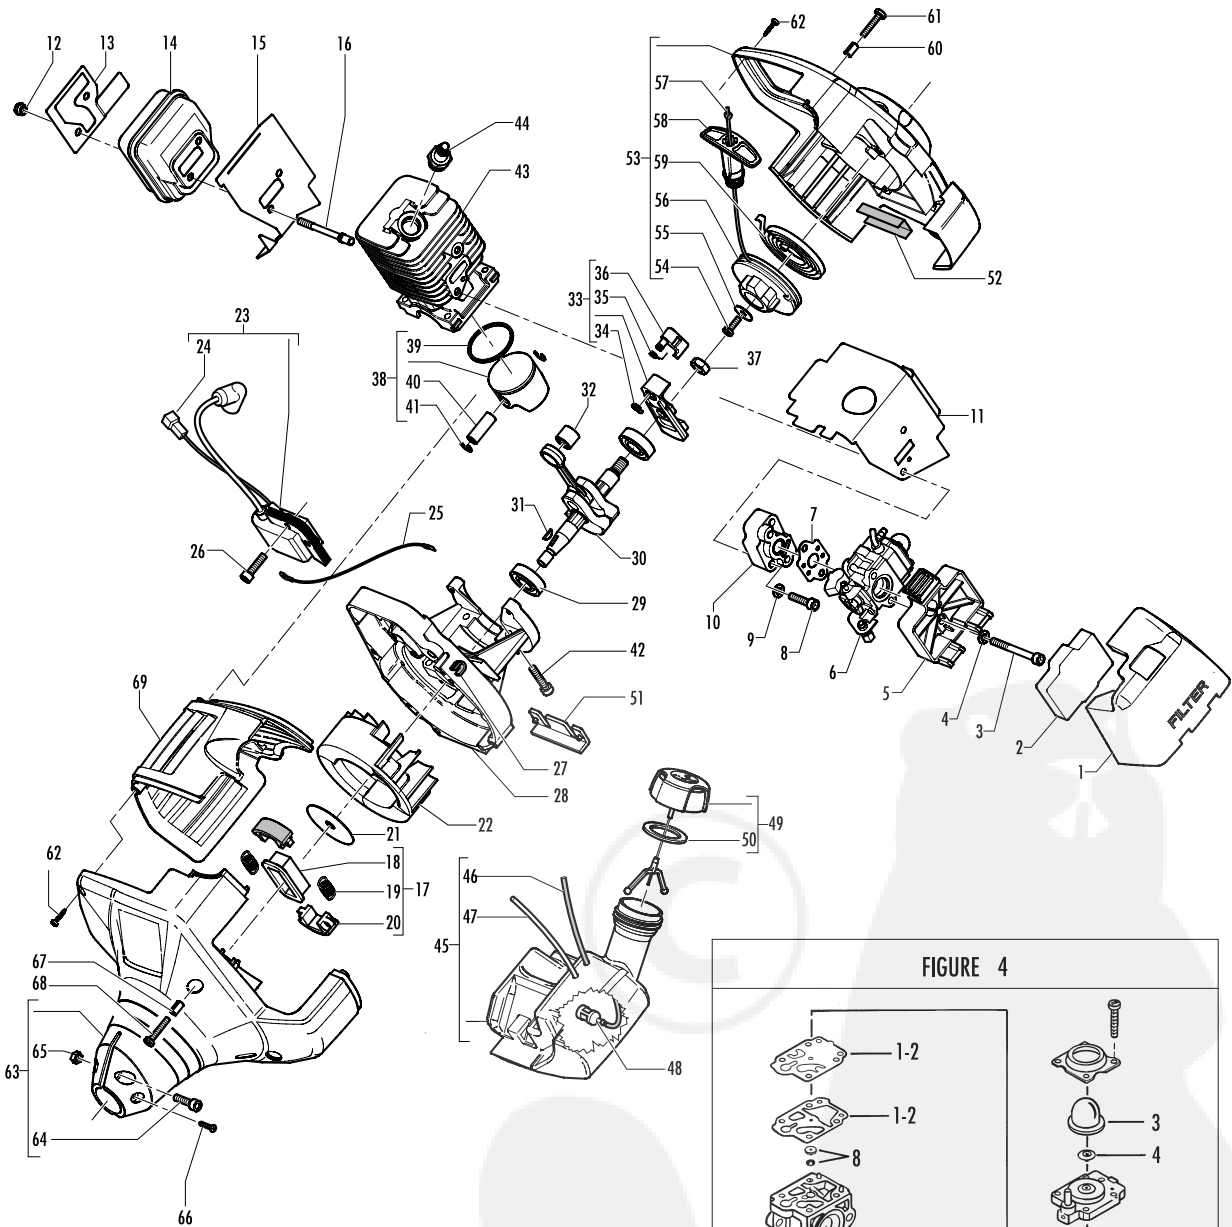

FIGURE 4

brand	PARTNER

date	FEB/04	SHEET 3/4

Model	Prefix
T 300	01

Product number
953900509

FIGURE 3