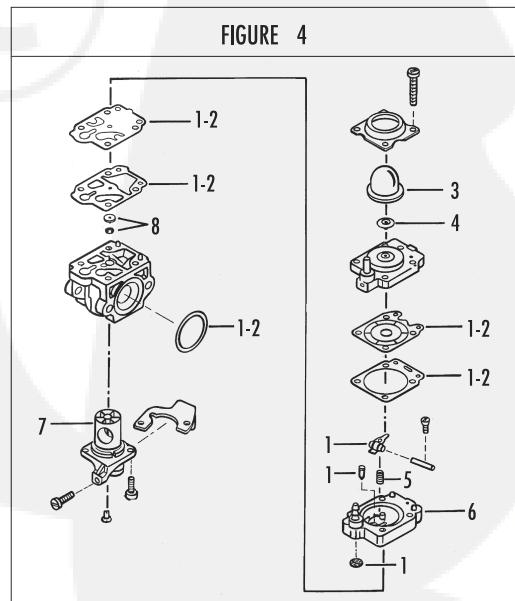

brand	PARTNER

date	FEB/04	SHEET 3/4

Model	Prefix
T 300	01

Product number
953900509

FIGURE 4