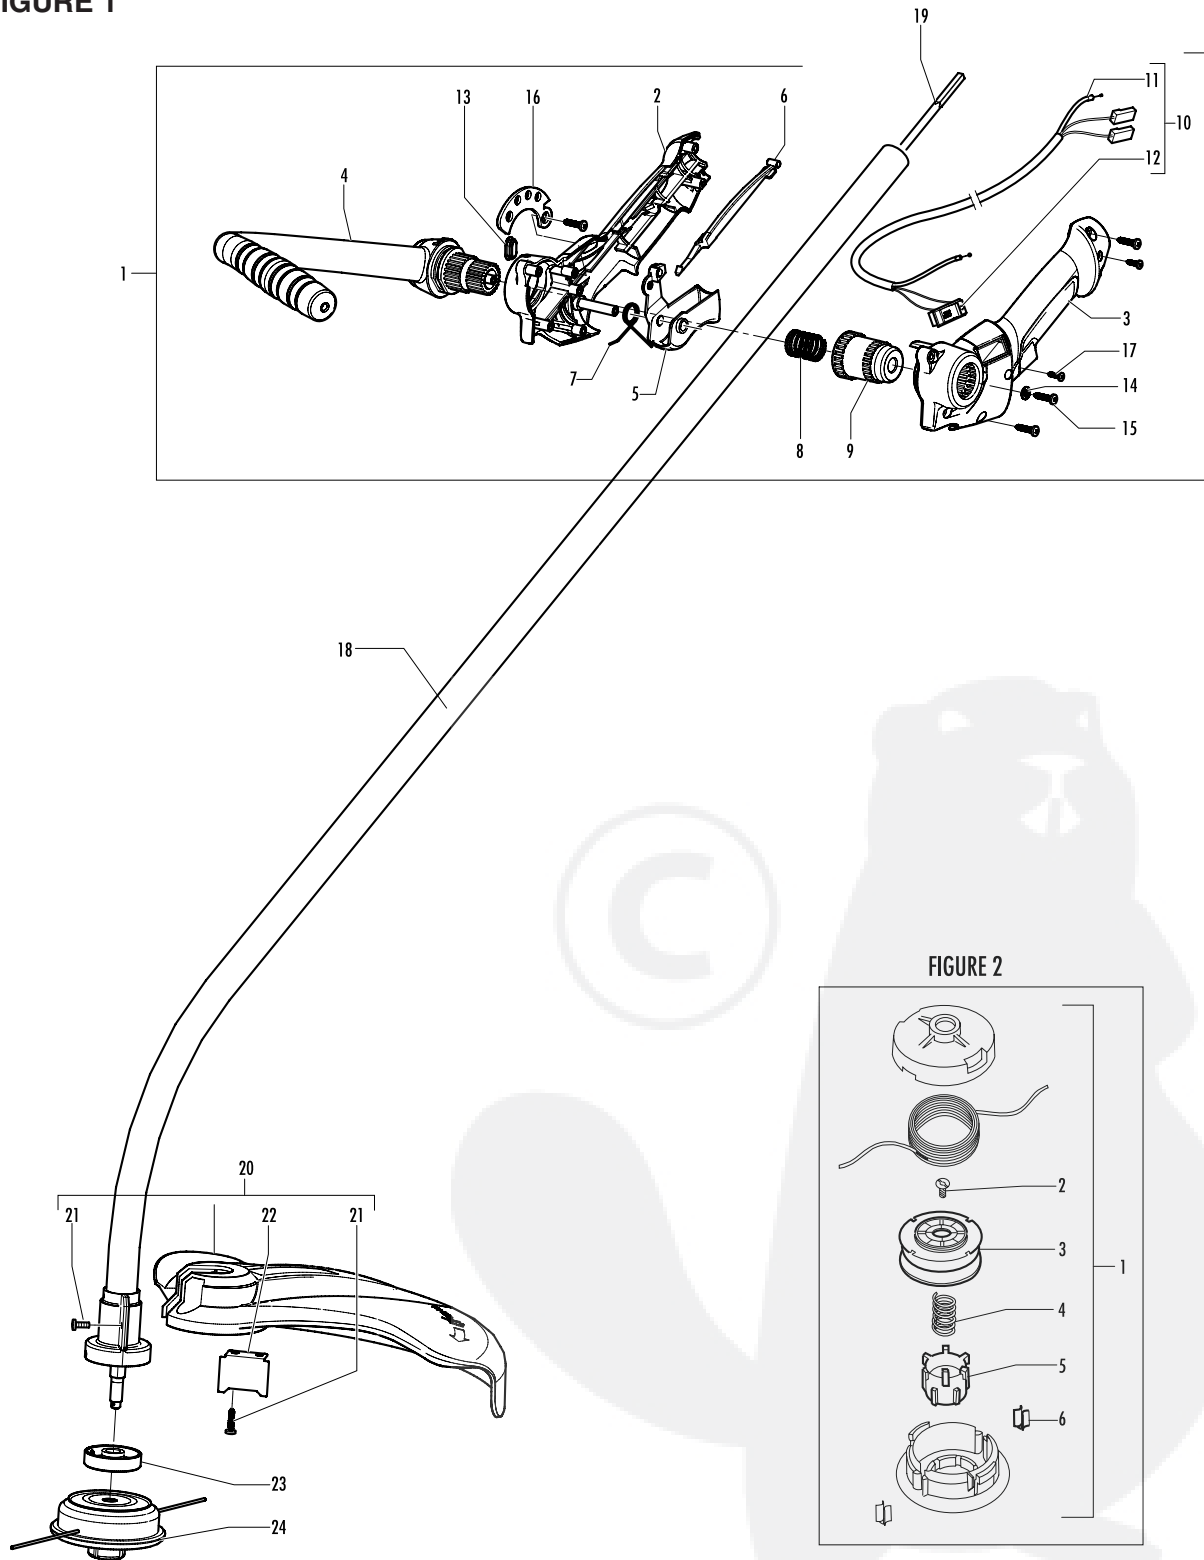

brand	PARTNER

date	FEB/04	SHEET 1/4

Model	Prefix
T 300	01

Product number
953900509

FIGURE 1