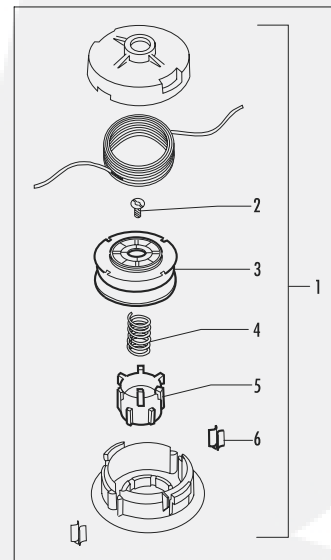

brand	PARTNER

date	FEB/04	SHEET 1/4

Model	Prefix
T 300	01

Product number
953900509

FIGURE 2