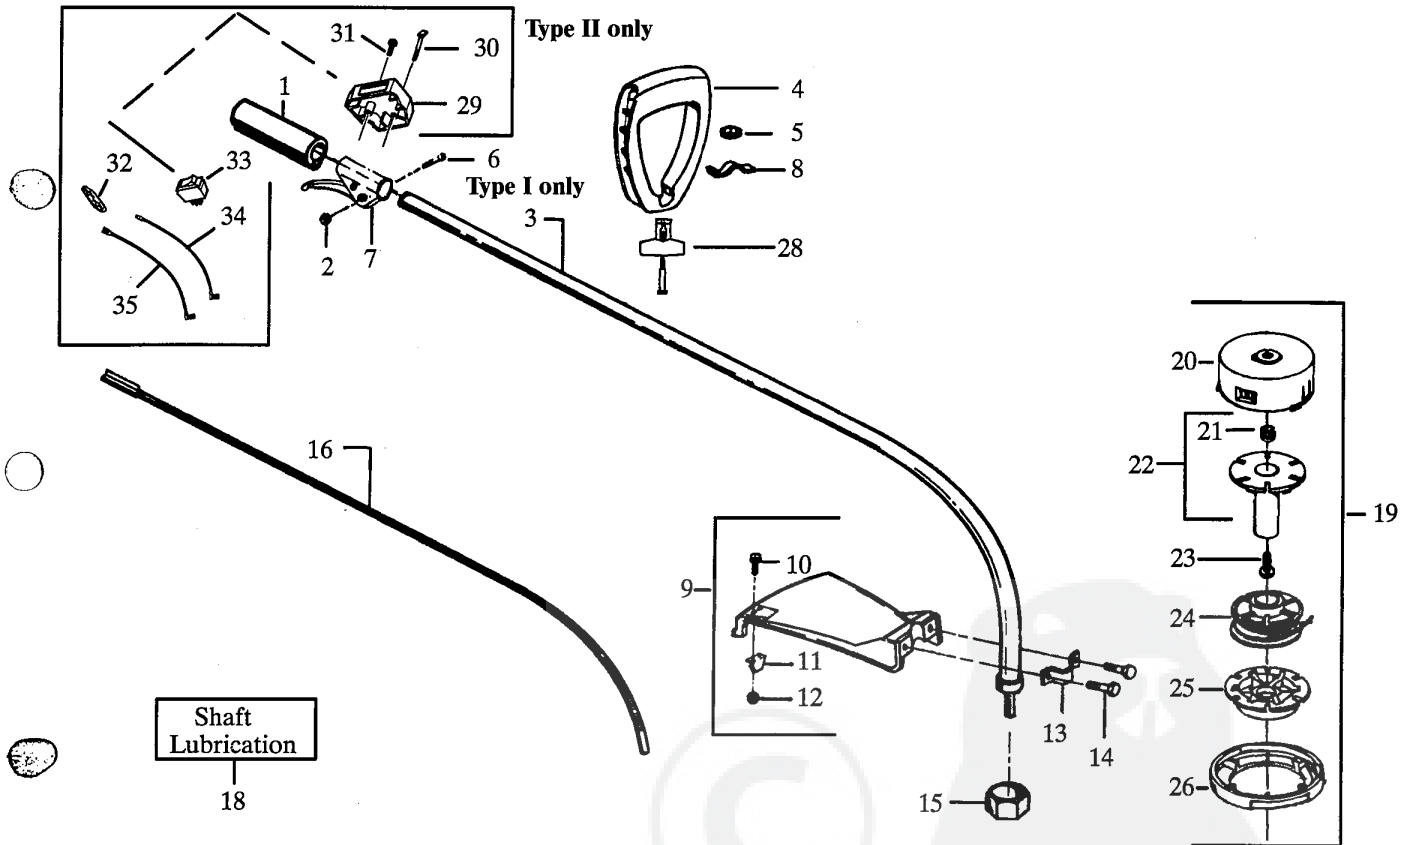

Prod. nr. Skand 952 71 51-05
Eur 952 71 52-00

SPAREPARTS
107 24 87-64

No.	Part no.	Description	No.	Part no.	Description
1	530 02 75-95	Grip	19	952 71 55-11	Cutting Head Ass'y. (Incl. 20-26)
2	530 01 57-68	Nut	20	530 09 48-41	Hub Ass'y.
3	530 09 48-91	Drive Shaft Housing	21	530 09 49-56	Spring
4	530 01 42-22	Handle	22	530 06 93-12	Locking Plate Kit
5	530 01 56-10	Nut	23	530 01 55-42	Screw
6	530 01 57-74	Screw — Type I	24	952 71 55-10	Spool w/Line
7	530 01 09-59	Throttle Housing	25	530 09 45-22	Release Button
8	530 09 47-42	Clamp	26	530 09 45-21	Cover
9	530 06 92-49	Shield Kit Ass'y. (Incl. 10, 11, 12 & 14)	28	530 06 92-52	"T" Handle
10	530 01 53-37	Screw	N 29	530 03 68-55	Switch Cover — Type II
11	530 09 45-70	Line Limiter	N 30	530 01 59-33	Swrew — Type II
12	530 01 56-53	Locknut	N 31	530 01 59-32	Screw — Type II
13	530 09 36-53	Shield Bracket	N 32	530 02 78-93	Terminal Lock — Type II
14	530 09 22-43	Screw	N 33	530 03 64-93	Rocker Switch — Type II
15	530 09 45-43	Dust Cup	N 34	530 03 75-85	Leadwire Ass'y. — Type II
16	530 09 45-51	Drive Shaft	N 35	530 03 75-84	Leadwire Ass'y. — Type II
18	530 03 01-02	Shaft Lubrication			

† = Engine Gasket Kit Contents N = NEW PART