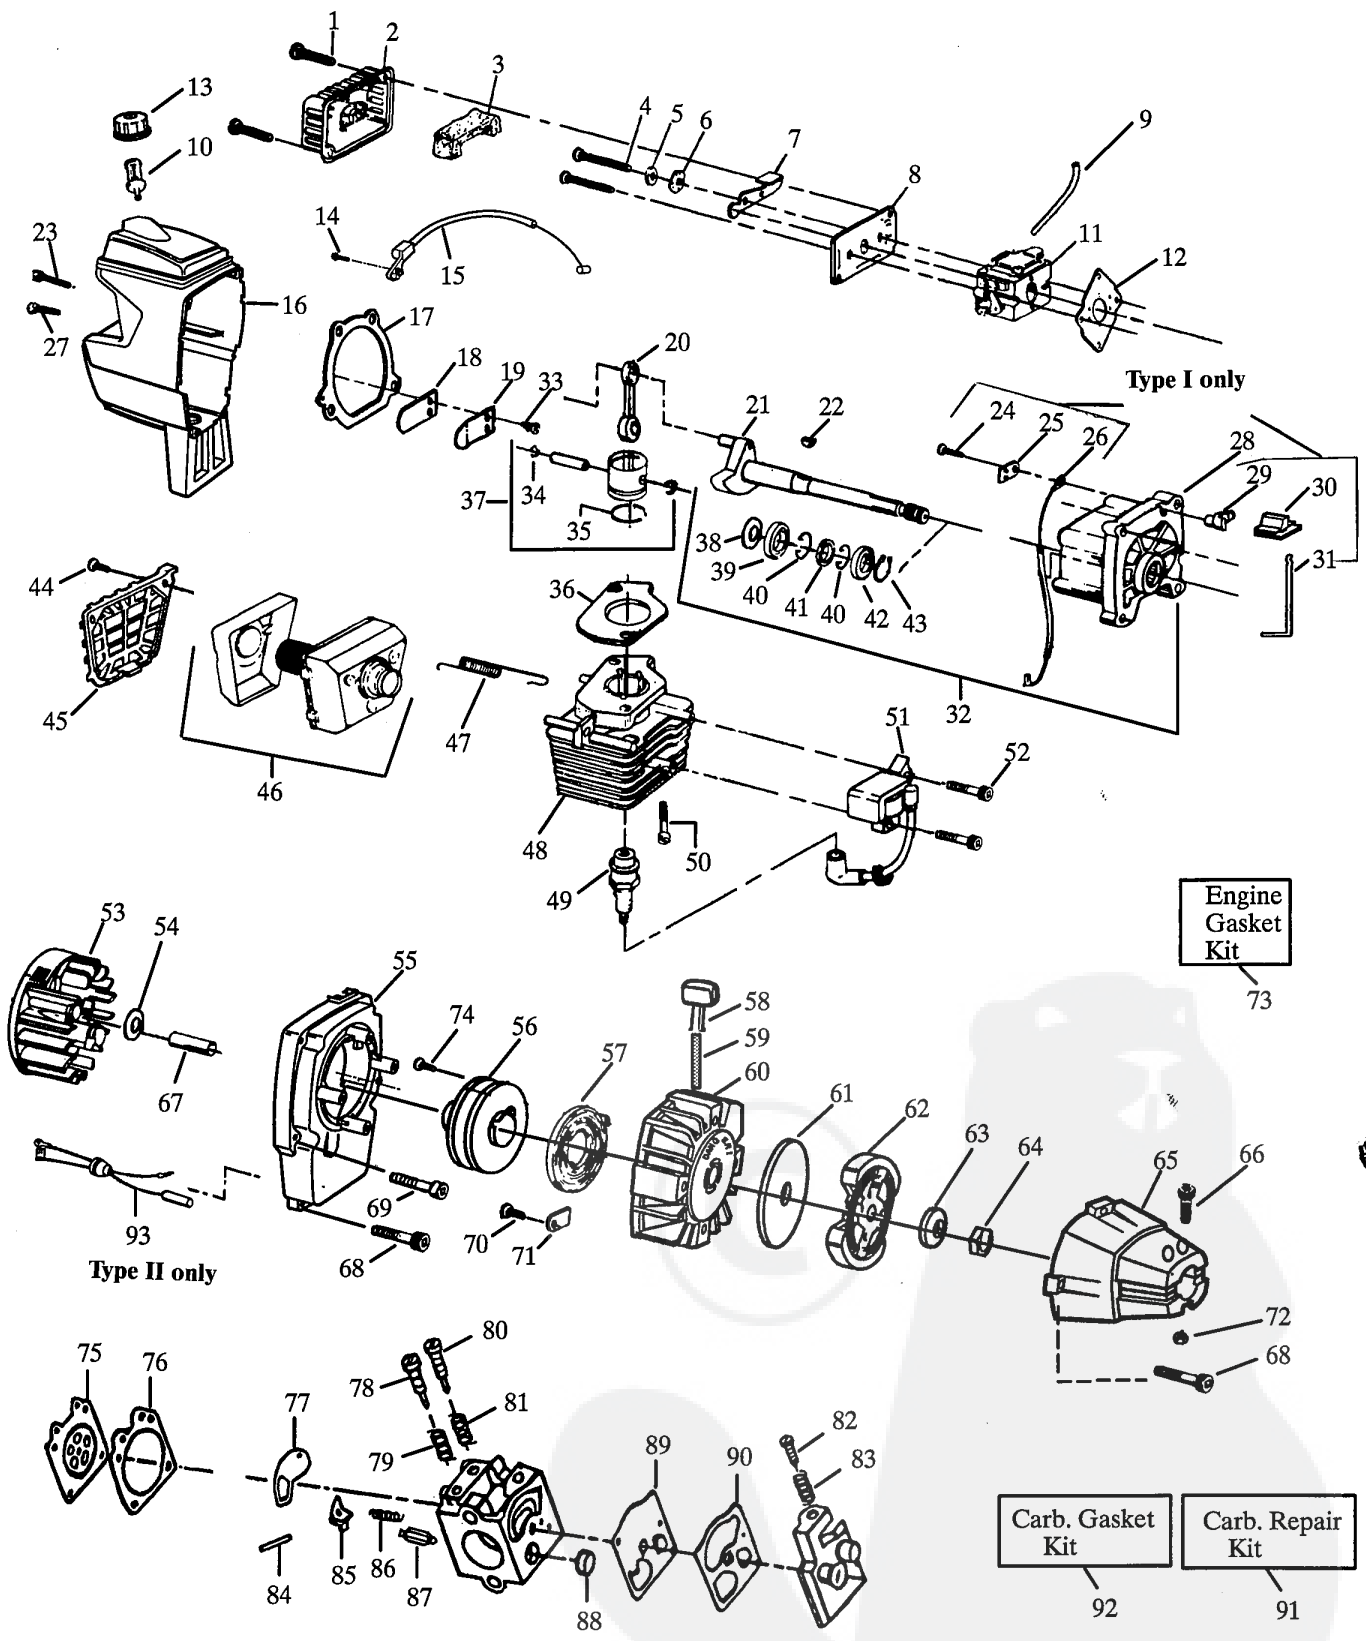

†=Engine Gasket Kit Contents

No.	Part no.	Description	No.	Part no.	Description
1	530 01 57-73	Screw	48	530 01 22-38	Cylinder
2	530 02 75-29	Air Filter Cover	49	530 03 00-58	Spark Plug
3	530 02 75-30	Air Filter	50	530 01 52-39	Screw
4	530 01 58-49	Screw	51	530 03 91-34	Ignition Module Kit
5	530 01 58-52	Spacer	52	530 01 51-28	Screw
6	530 01 52-54	Wave Washer	53	530 03 91-36	Flywheel Ass'y.
7	530 02 75-26	Choke Shutter	54	530 01 60-30	Washer
8	530 02 75-27	Air Filter Plate	55	530 02 93-89	Fan Housing
9	530 06 92-47	Fuel Line Kit	56	530 06 92-91	Starter Pulley
10	530 01 43-62	Fuel Pick-up Ass'y.	57	530 02 93-95	Starter Spring
11	530 03 52-59	Carburetor (WA-199)	58	530 02 75-69	Starter Handle
12	530 01 91-56	Carburetor Gasket	59	530 06 92-32	Rope Kit
13	530 01 43-47	Fuel Cap Ass'y.	60	530 01 41-80	Pulley Housing Ass'y.
14	530 01 57-75	Screw	61	530 09 41-89	Clutch Washer
15	530 02 75-49	Throttle Cable Ass'y.	62	530 06 92-54	Clutch
16	530 02 95-51	Shroud & Tank Ass'y.	63	530 01 57-96	Washer
17	530 01 91-54	Crankcase/Shroud Gasket	64	530 00 17-33	Nut
18	530 02 75-93	Reed	65	530 01 42-11	Clutch Housing
19	530 02 75-94	Reed Stop	66	530 01 57-67	Screw
20	530 01 09-60	Connecting Rod Ass'y. (Incl. Bearings)	67	530 02 75-11	Spacer
21	530 01 09-34	Crankshaft Ass'y.	68	530 01 57-70	Screw
22	530 01 51-26	Flywheel Key	69	530 01 57-69	Screw
23	530 01 57-72	Screw	70	530 01 54-96	Screw
24	530 01 57-80	Screw — Type I	71	530 02 75-23	Retainer
25	530 02 75-46	Switch Insulator — Type I	72	530 01 57-68	Locknut
26	530 02 75-47	Lead Wire — Type I	73	530 06 92-76	Engine Gasket Kit (Indicates Contents)
27	530 01 57-71	Screw	74	530 01 58-23	Screw (Incl. in Starter Pulley Kit)
28	530 01 40-16	Crankcase Ass'y. (Incl. 39-42)	75	530 03 50-14	* + Metering Diaphragm
29	530 02 75-45	Switch Ramp — Type I	76	530 03 51-51	* + Metering Diaphragm Gasket
30	530 02 79-58	Switch Button — Type I	77	530 03 51-47	* + Circuit Plate Gasket
31	530 02 79-59	Switch Spring — Type I	78	530 03 51-42	Hi Speed Needle
32	530 01 40-15	Crankcase & Crankshaft Ass'y. (21, 28, 38 & 43)	79	505 31 67-21	Hi Speed Needle Spring
33	530 01 52-41	Screw	80	530 03 51-41	Idle Needle
34	530 01 51-62	Piston Pin Retainer	81	501 46 73-01	Idle Needle Spring
35	530 02 58-75	Piston Ring	82	530 03 52-03	Idle Speed Screw
36	530 01 91-78	Cylinder Gasket	83	530 03 52-08	Idle Speed Spring
37	530 06 92-78	Piston Kit (Incl. 34, 35 & pin)	84	505 52 01-25	* Metering Lever Pin
38	530 01 57-88	Spacer	85	505 52 01-27	* Metering Lever
39	530 03 21-03	Inner Bearing	86	530 03 51-88	* Metering Lever Spring
40	530 01 57-87	Retaining Ring	87	503 11 70-01	* Inlet Needle Valve
41	530 01 91-58	Crankshaft Seal	88	530 03 51-78	* Inlet Screen
42	530 03 21-02	Outer Bearing	89	530 03 51-66	* + Pump Diaphragm
43	530 01 57-89	Crankshaft Retaining Ring	90	504 13 09-06	* + Pump Gasket
44	530 01 57-17	Screw	91	505 52 01-30	Carb. Kwik Repair Kit (* Indicates Contents)
45	530 02 77-81	Muffler Guard	92	530 03 51-85	Carb. Gasket/Diaphragm Kit (+ Indicates Contents)
46	530 06 92-57	Muffler Kit	93	530 02 76-90	Lead wire/Grommet Ass'y. — Type II
47	530 03 64-09	Muffler Attachment Spring			

† = Engine Gasket Kit Contents   N = NEW PART