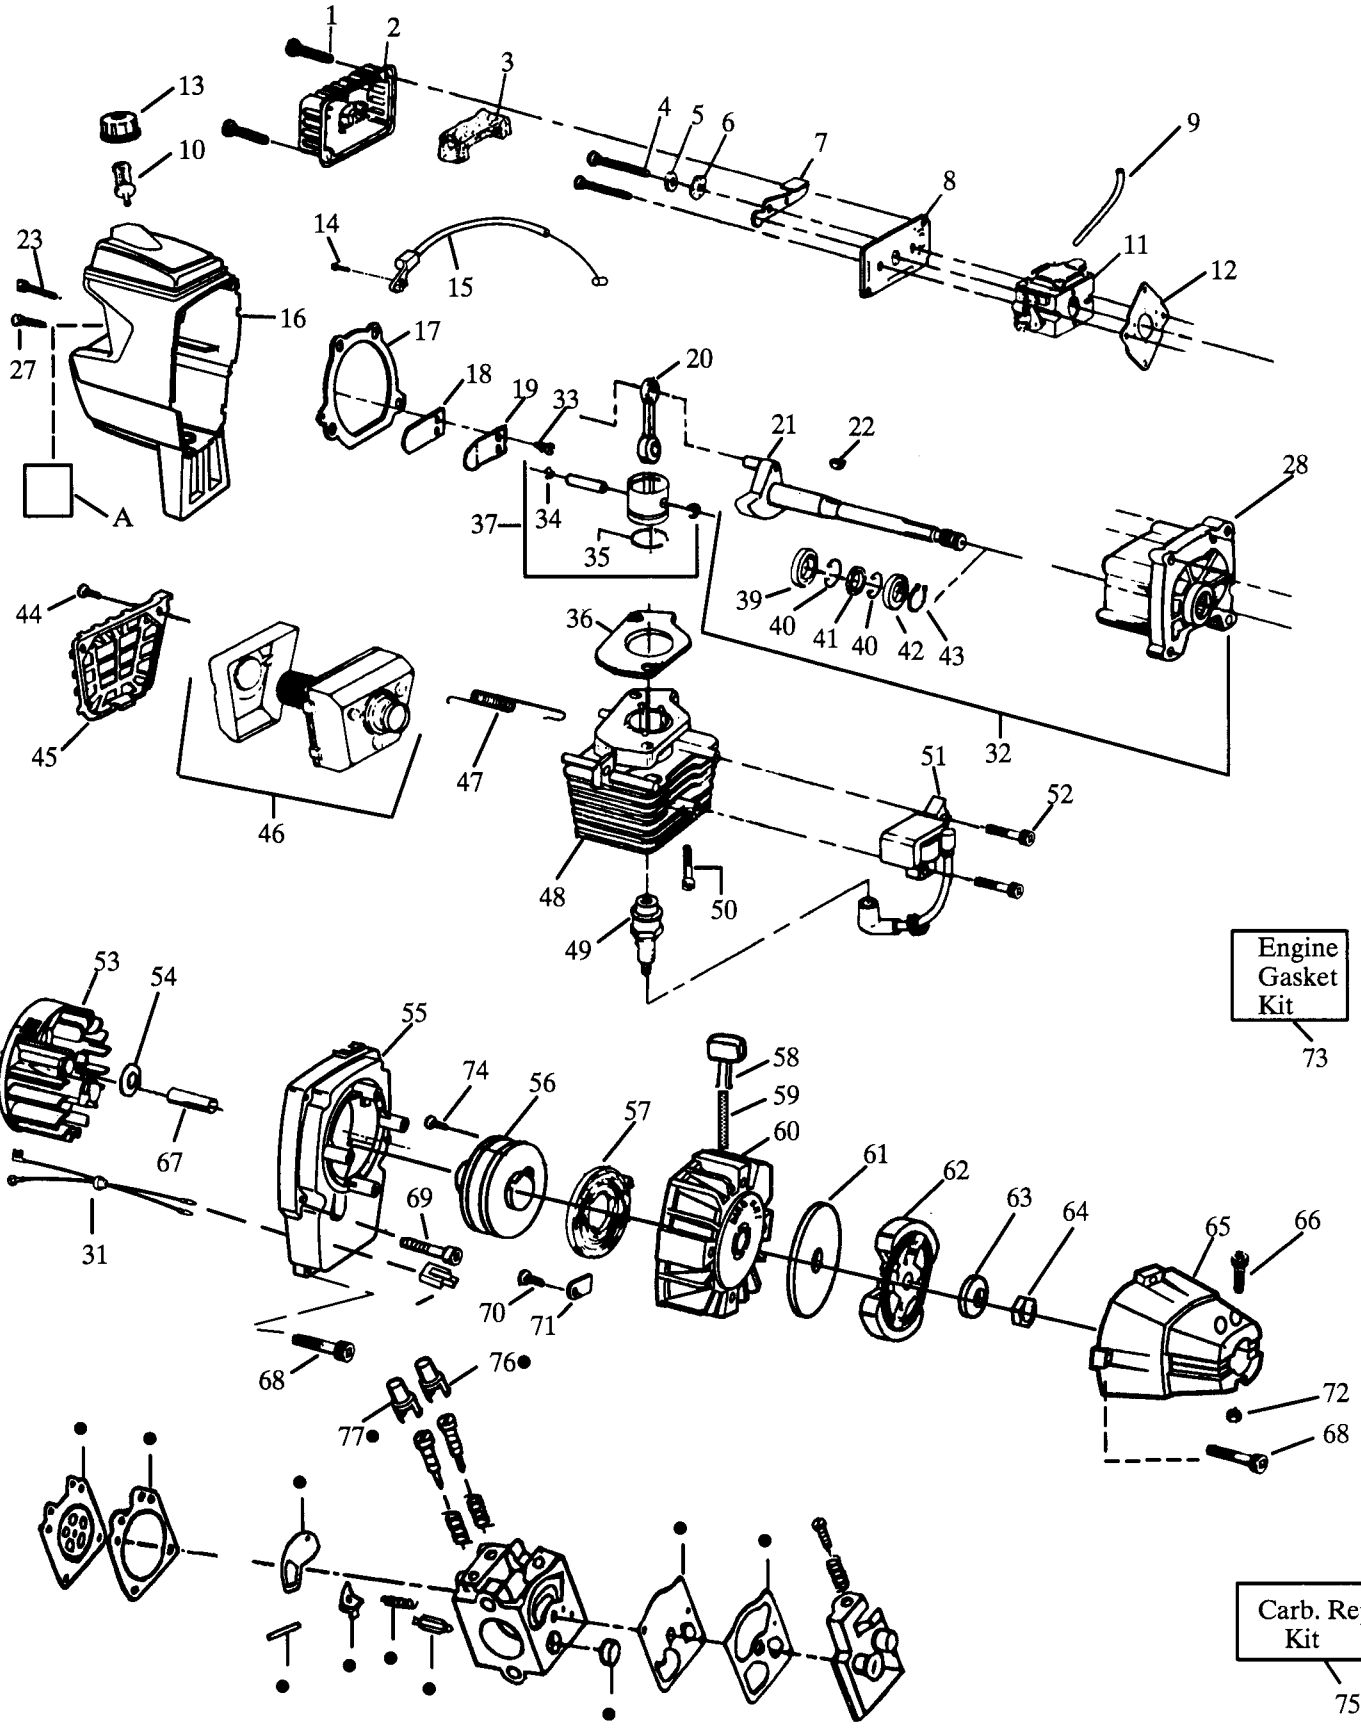

Prod.No: 952 71 52-82

SPAREPARTS

107 26 19-63

⚠ WARNING
 All repairs, adjustments and maintenance not described in the Operator's Manual must be performed by qualified service personnel.

Ref.	Part No.	Description	Ref.	Part No.	Description
1.	530-094551	Drive Shaft-51"	20.	952-715552	Cutting Head Ass'y. (Incl. 21-25)
2.	530-014222	Handle	21.	530-094875	Hub Ass'y.
3.	530-029445	Grip-Drive Shaft	22.	530-094830	Spring
4.	530-014646	Throttle Hsg.	23.	530-094827	Release Button
5.	530-036855	Switch Cover	24.	952-715508	Spool w/Line
6.	530-036493	Switch	25.	530-094828	Cover
7.	530-069252	T-Handle Kit	26.	530-031159	Hex Wrench 5/32
8.	530-094742	Clamp-Handle	27.	952-030102	Shaft Lubrication.
9.	530-015820	Bolt-Shield	28.	530-015610	Nut-Square
10.	530-016118	Wing Nut-Shield			
11.	530-015886	Screw-Line Limiter			
12.	530-095249	Line Limiter			
13.	530-069666	Shield Kit Ass'y. (Incl. 11 & 12)			
14.	530-047160	Lead Wire Ass'y			
15.	530-015932	Screw (Short)-Switch Cvr.			
16.	530-015933	Screw (Long)-Switch Cvr.			
17.	530-015768	Locknut-Switch Cover			
18.	530-095303	Drive Shaft Hsg.			
19.	530-094543	Dust Cup			