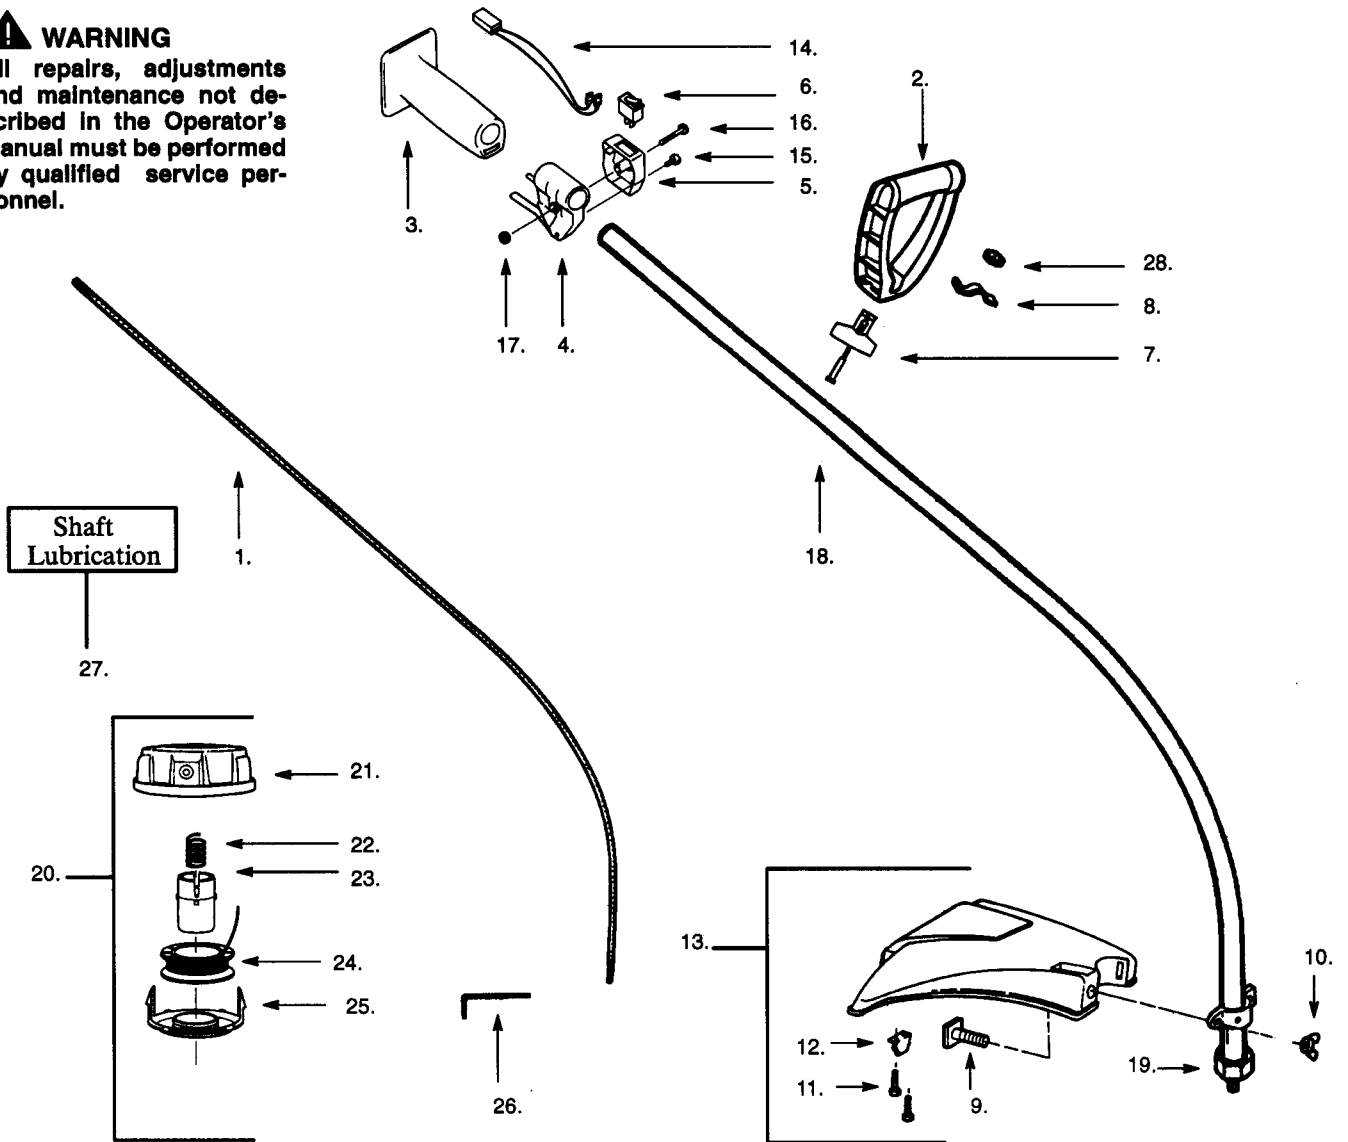

Prod.No: 952 71 52-82

SPAREPARTS

107 26 19-63

⚠ WARNING
 All repairs, adjustments and maintenance not described in the Operator's Manual must be performed by qualified service personnel.

Ref.	Part No.	Description	Ref.	Part No.	Description
1.	530-094551	Drive Shaft-51"	20.	952-715552	Cutting Head Ass'y. (Incl. 21-25)
2.	530-014222	Handle	21.	530-094875	Hub Ass'y.
3.	530-029445	Grip-Drive Shaft	22.	530-094830	Spring
4.	530-014646	Throttle Hsg.	23.	530-094827	Release Button
5.	530-036855	Switch Cover	24.	952-715508	Spool w/Line
6.	530-036493	Switch	25.	530-094828	Cover
7.	530-069252	T-Handle Kit	26.	530-031159	Hex Wrench 5/32
8.	530-094742	Clamp-Handle	27.	952-030102	Shaft Lubrication.
9.	530-015820	Bolt-Shield	28.	530-015610	Nut-Square
10.	530-016118	Wing Nut-Shield			
11.	530-015886	Screw-Line Limiter			
12.	530-095249	Line Limiter			
13.	530-069666	Shield Kit Ass'y. (Incl. 11 & 12)			
14.	530-047160	Lead Wire Ass'y			
15.	530-015932	Screw (Short)-Switch Cvr.			
16.	530-015933	Screw (Long)-Switch Cvr.			
17.	530-015768	Locknut-Switch Cover			
18.	530-095303	Drive Shaft Hsg.			
19.	530-094543	Dust Cup			