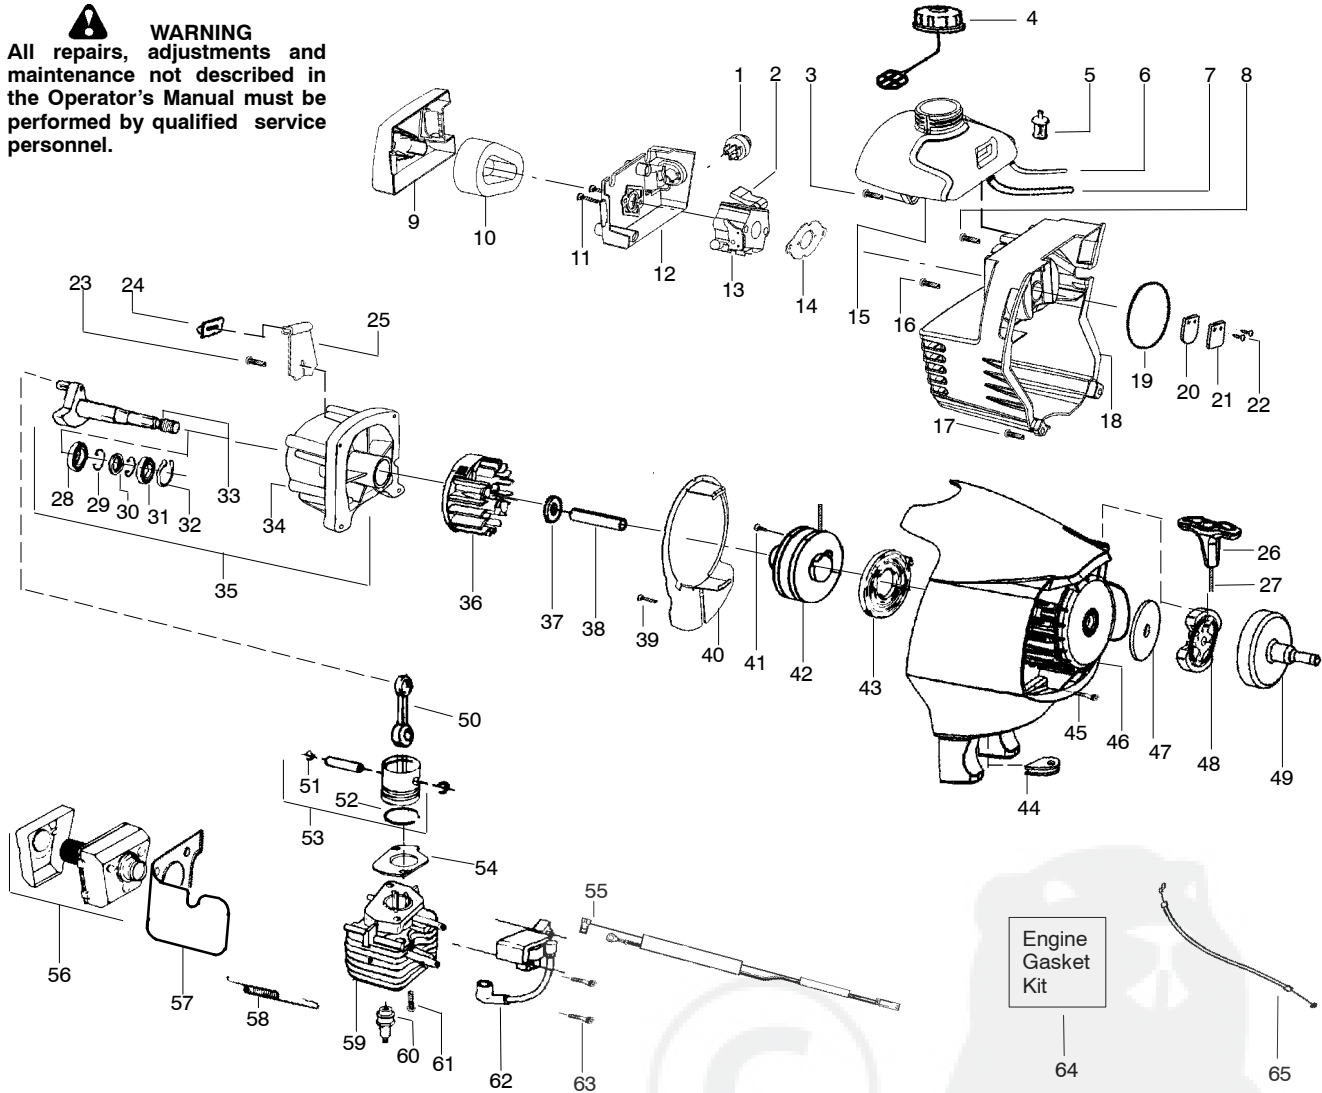

WARNING
All repairs, adjustments and maintenance not described in the Operator's Manual must be performed by qualified service personnel.

Ref.	Part No.	Description	Ref.	Part No.	Description	Ref.	Part No.	Description
1.	530047721	Bulb-Purge	24.	530055492	Isolator-Tank	48.	530055122	Assy-Clutch
2.	530071717	Kit-Choke Lever	25.	530054941	Ret.-Tank	49.	530028799	Drum-Clutch
3.	530015843	Screw-tank	26.	530058742	Handle-Starter	50.	530010960	Assy-Conn. Rod
4.	530057736	Cap-Fuel w/ret.	27.	530071325	Kit-Rope	51.	530015162	Ret.-Piston pin
5.	530095646	Assy-Fuel pickup	28.	530032103	Bearing-Inner	52.	530012595	Ring-Piston
6.	530069247	Kit-Carb/Purge fuel line	29.	530015787	Retainer	53.	530072000-01	Kit-Piston (Incl. 51,52)
7.	530069216	Kit-Tank/Purge fuel line	30.	530019158	Seal	54.	530071401	Gasket-Cylinder(kit)
8.	530015775	Screw	31.	530032102	Bearing-Outer	55.	530058846	Assy-Leadwire
9.	530150088	Cover-Air box	32.	530015789	Ret.-Crankshaft	56.	530069310	Kit-Muffler
10.	530054946	Filter-Air	33.	530028807	Assy-Crankshaft	57.	530058957	Shield
11.	530015849	Screw-Carb.	34.	530012514	Assy-Crankcase (Incl. 28-31)	58.	530036409	Spring-Muffler
12.	530150080	Box-Air	35.	530071685	Assy-C'case/C'shaft (Incl. 32,33,34)	59.	530012490	Cylinder
13.	530071637	Assy-Carb(WT628)	36.	530055524	Assy-Flywheel	60.	952030249	Plug-Spark(RCJ-6Y)
(Note: Repair kits are not available for this carburetor)			37.	530016030	Washer	61.	530001624	Bolt-Cyl. 1/4-20"
14.	530071401	Gasket-Carb.(kit)	38.	530055620	Spacer	62.	530039218	Module-Ignition
15.	530150092	Assy-Fuel Tank	39.	530015775	Screw-Baffle	63.	530016357	Screw-Module
16.	530015771	Screw-Crankcase	40.	530054939	Plate-Baffle	64.	530071401	Kit-Gasket (Incl. 14,19, 54)
17.	530015952	Screw-Shroud	41.	530016391	Screw-Rope	65.	545026801	Assy-Throttle cable
18.	530150089	Shroud w/heat shield	42.	530071399	Kit-Pulley(incl.41)			
19.	530071401	O-ring-Shroud (kit)	43.	530042086	Spring-Starter			
20.	530027593	Valve-Reed	44.	530019182	Grommet			
21.	530054596	Stop-Reed	45.	530015810	Screw-F/hsg.			
22.	530016064	Screw-Reed stop	46.	530055248	Assy.-Fan Housing			
23.	530015875	Screw-Retainer	47.	530094189	Washer-Clutch			

✓ = NEW PART NUMBER FOR THIS IPL

* = REFER TO THE SERVICE REFERENCE INDICATED FOR MORE INFORMATION. (LOCATED AT END OF IPL)