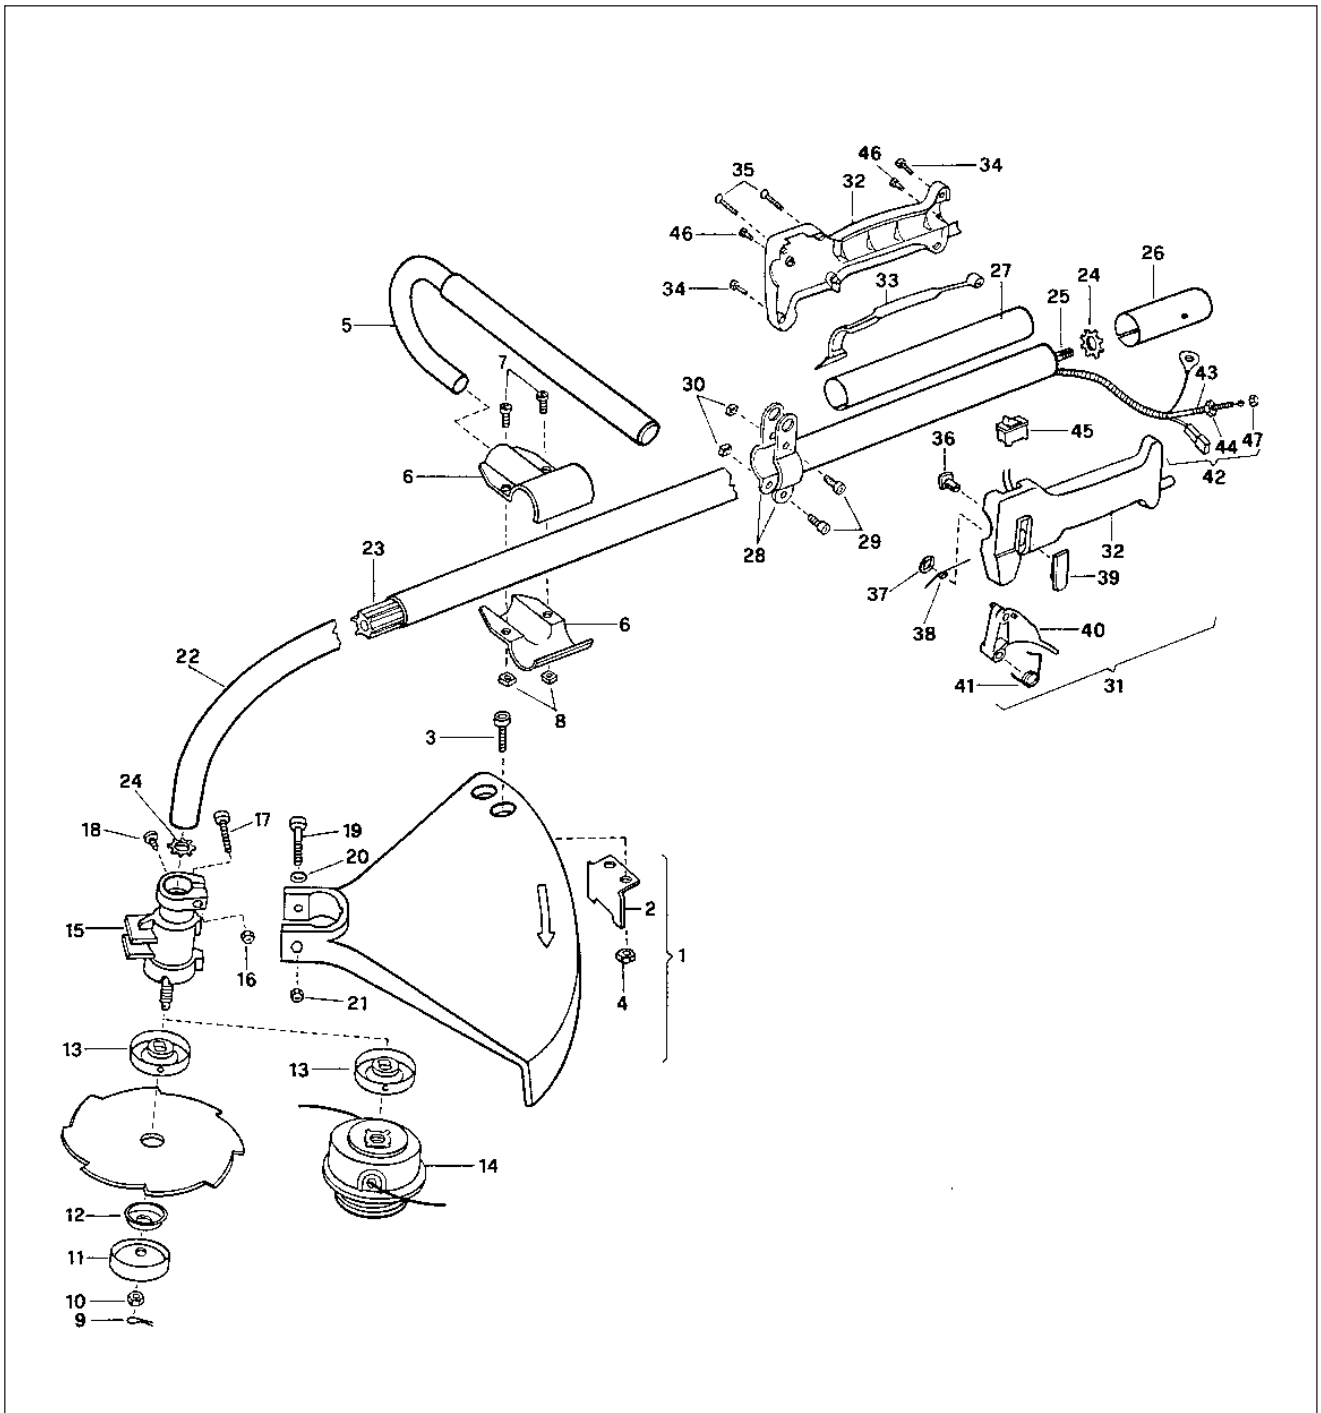

ILLUSTRATED PARTS LIST

CABRIO 246

Product No 9539002-42

PARTNER B246

Product No 9539002-49

SERIAL NUMBER PREFIX 01

CE

January 2001

A = High Moving

B = Medium Moving

C = Slow Moving

FIGURE 2

B	1	538229956	1	C	25	538241733	1
	2 ●	538241973	1		26	538241838	1
	3 ●	538235802	2		27	538241727	1
C	4 ●	538235642	2		28	538248222	2
C	5	538241736	1		29	538235911	2
	6	538228146	2		30	538236642	2
	7	538235811	2		31	538227280	1
	8	538235542	2		32 ●	538246955	1
A	9	538236728	1		33 ●●	538229819	1
A	10	538241739	1		34 ●	538240618	2
A	11	538236596	1		35 ●	538240833	4
A	12	538236621	1		36 ●	538229823	1
A	13	538241734	1		37 ●	538227065	1
A	14	SEE FIGURE 3			38 ●	538229973	1
	15	538241740	1		39 ●	538229824	1
	16	538235912	1		40 ●	538241296	1
	17	538235921	1		41 ●	538240091	1
	18	538228160	1		C	42 ●	538227067
	19	538228320	1		C	43 ●●	538227073
	20	538236936	1			44 ●●●	538235912
	21	538235912	1		C	45 ●●●	538236394
	22	538241728	1			46	538236981
	23 ●	538241730	1			47	538235912
	24 ●	538241745	2				