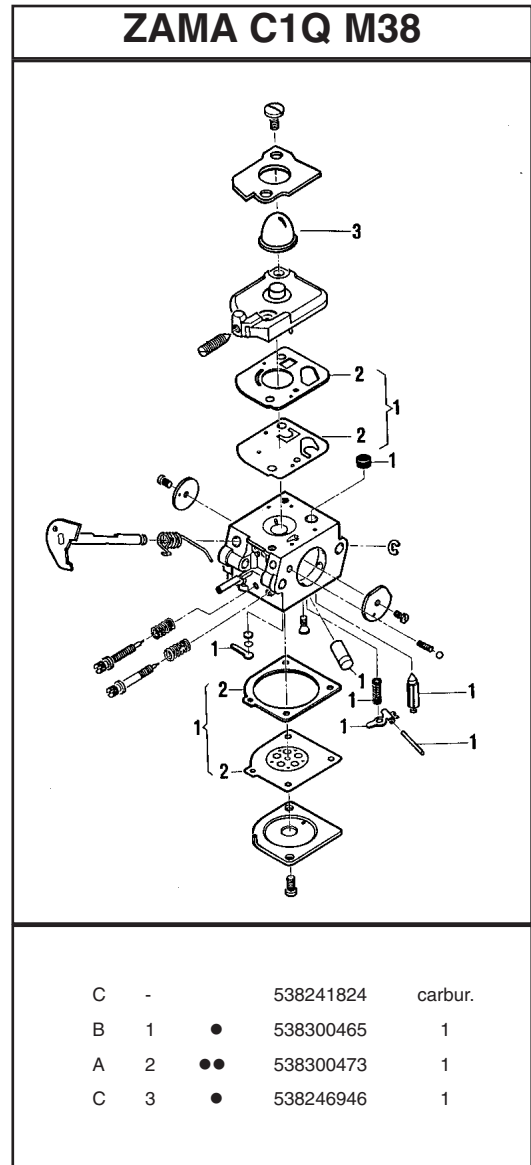

FIGURE 4

A= High Moving
B=Medium Moving
C= Slow Moving