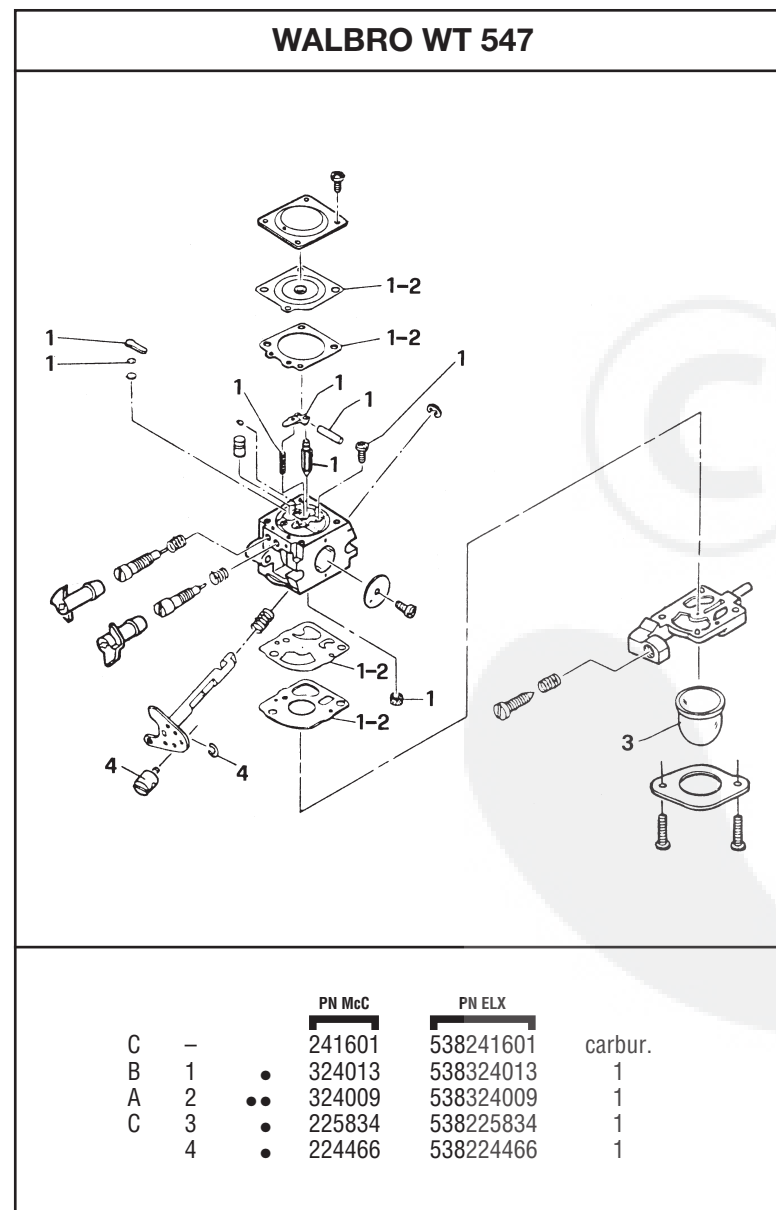

McCULLOCH®

~~PARTNER~~ Poulan®

ILLUSTRATED PARTS LIST

CABRIO 251 - 261
EUROMAC D250
PARTNER B251 - B261
POULAN SBL 251

SERIAL NUMBER PREFIX 02

April 2002

FIGURE 3

FIGURE 4