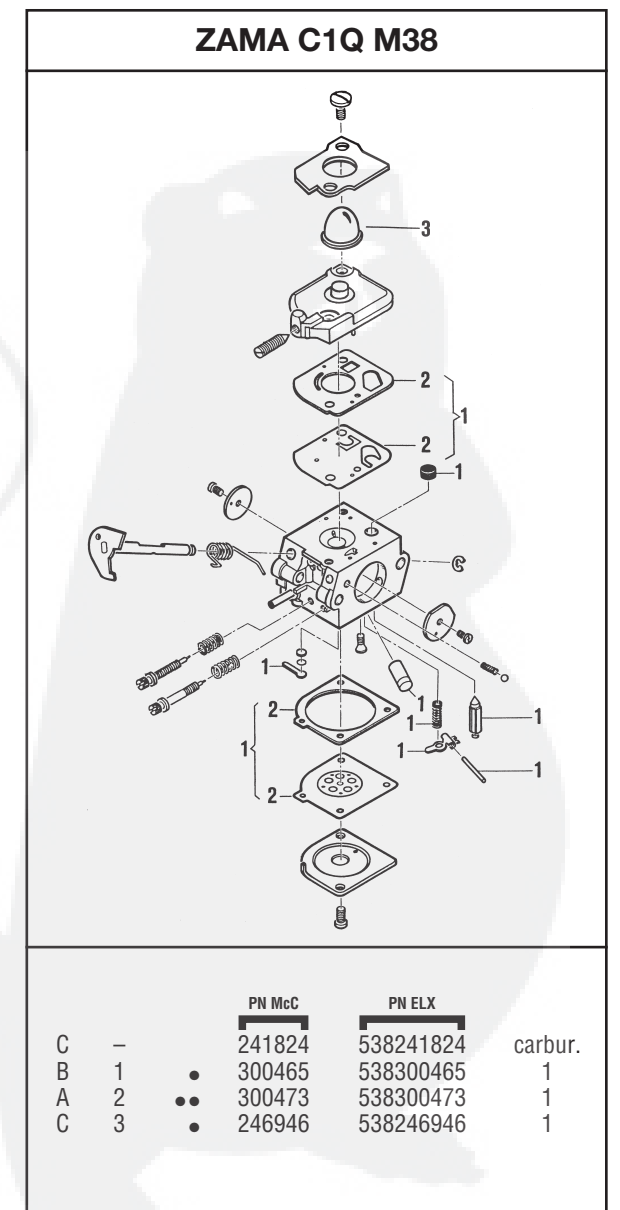

A = high moving - alta rotazione - haute demande - große Nachfrage
B = medium moving - media rotazione - moyenne demande - mittelmäßige Nachfrage
C = slow moving - bassa rotazione - basse demande - wenige Nachfrage