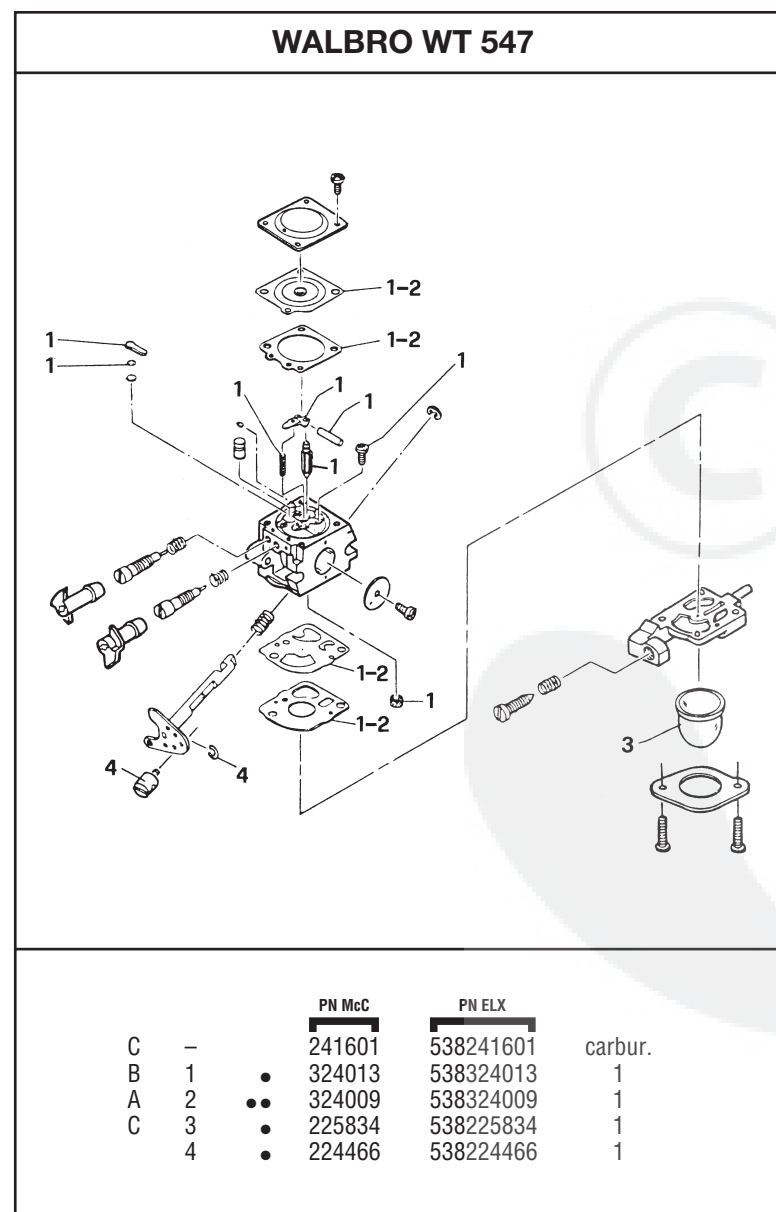

McCULLOCH®

~~PARTNER~~ Poulan®

ILLUSTRATED PARTS LIST

CABRIO 251 - 261
EUROMAC D250
PARTNER B251 - B261
POULAN SBL 251

SERIAL NUMBER PREFIX 02

April 2002

FIGURE 3

FIGURE 4