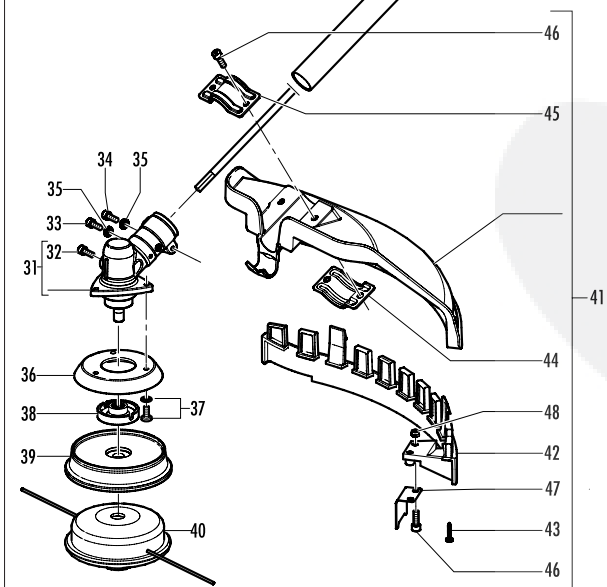

brand	PARTNER

date	FEB/04	SHEET 1/4

Model	Prefix
B 300B	01

Product number
953900512

FIGURE 3