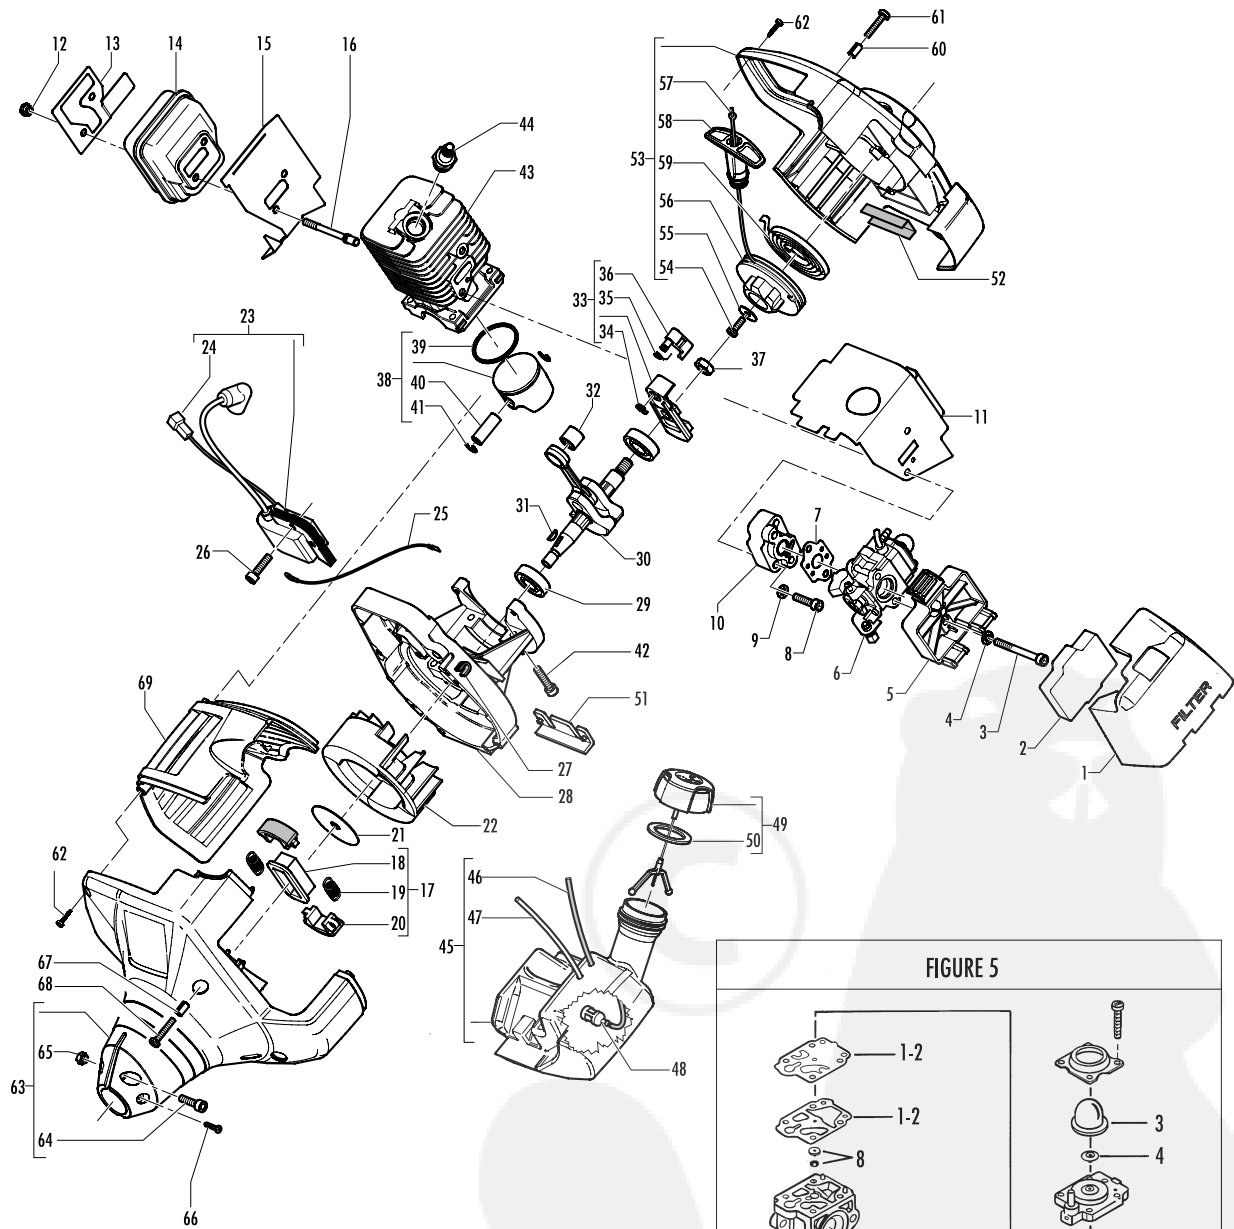

FIGURE 5

brand	PARTNER

date	FEB/04	SHEET 3/4

Model	Prefix
B 300B	01

Product number
953900512

FIGURE 4