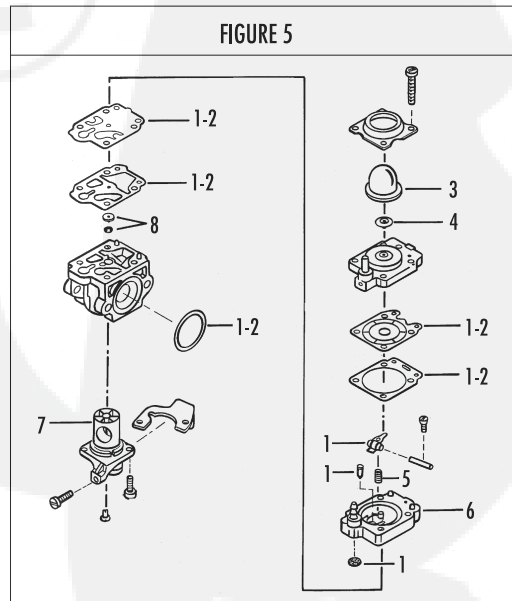

brand	PARTNER

date	FEB/04	SHEET 3/4

Model	Prefix
B 300B	01

Product number
953900512

FIGURE 5