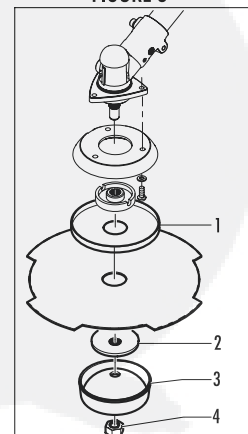

brand	PARTNER

date	FEB/04	SHEET 1/4

Model	Prefix
B 300B	01

Product number
953900512

FIGURE 3