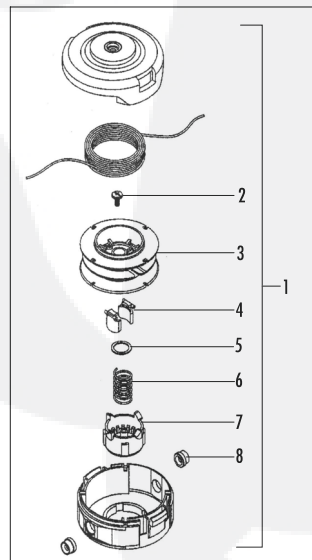

brand	PARTNER

date	FEB/04	SHEET 1/4

Model	Prefix
B 300B	01

Product number
953900512

FIGURE 2