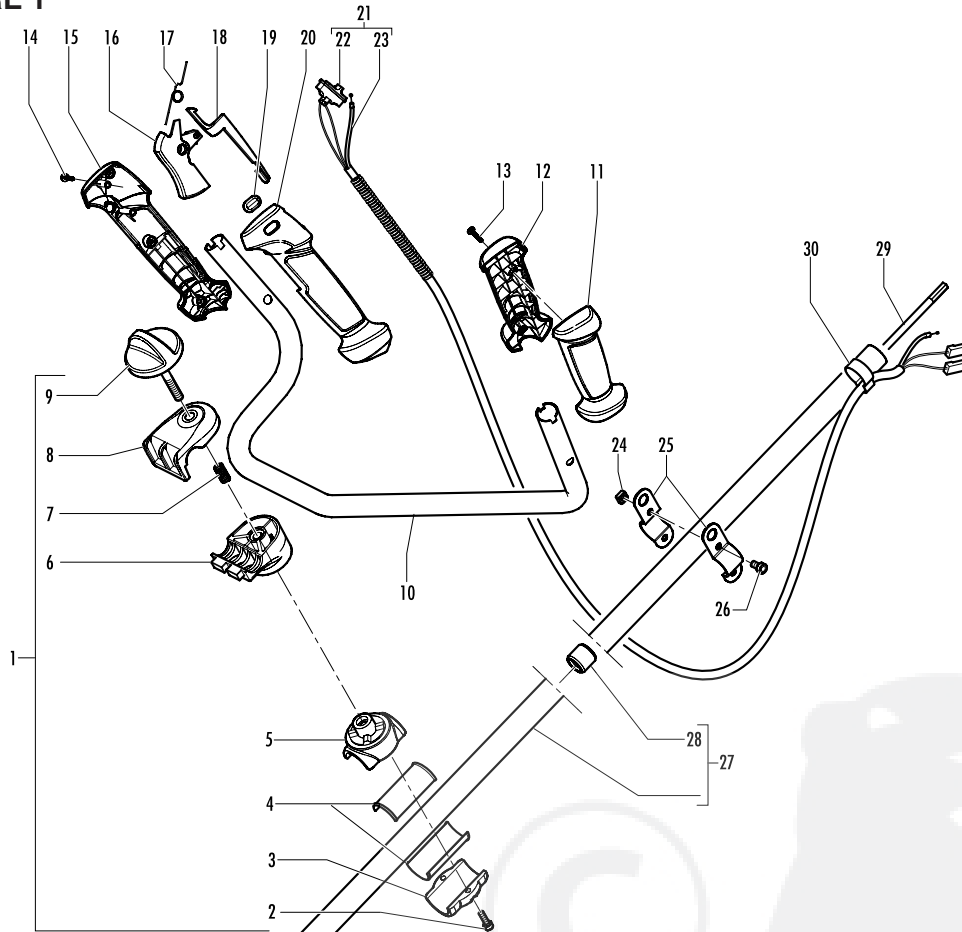

brand	PARTNER

date	FEB/04	SHEET 1/4

Model	Prefix
B 300B	01

Product number
953900512

FIGURE 1