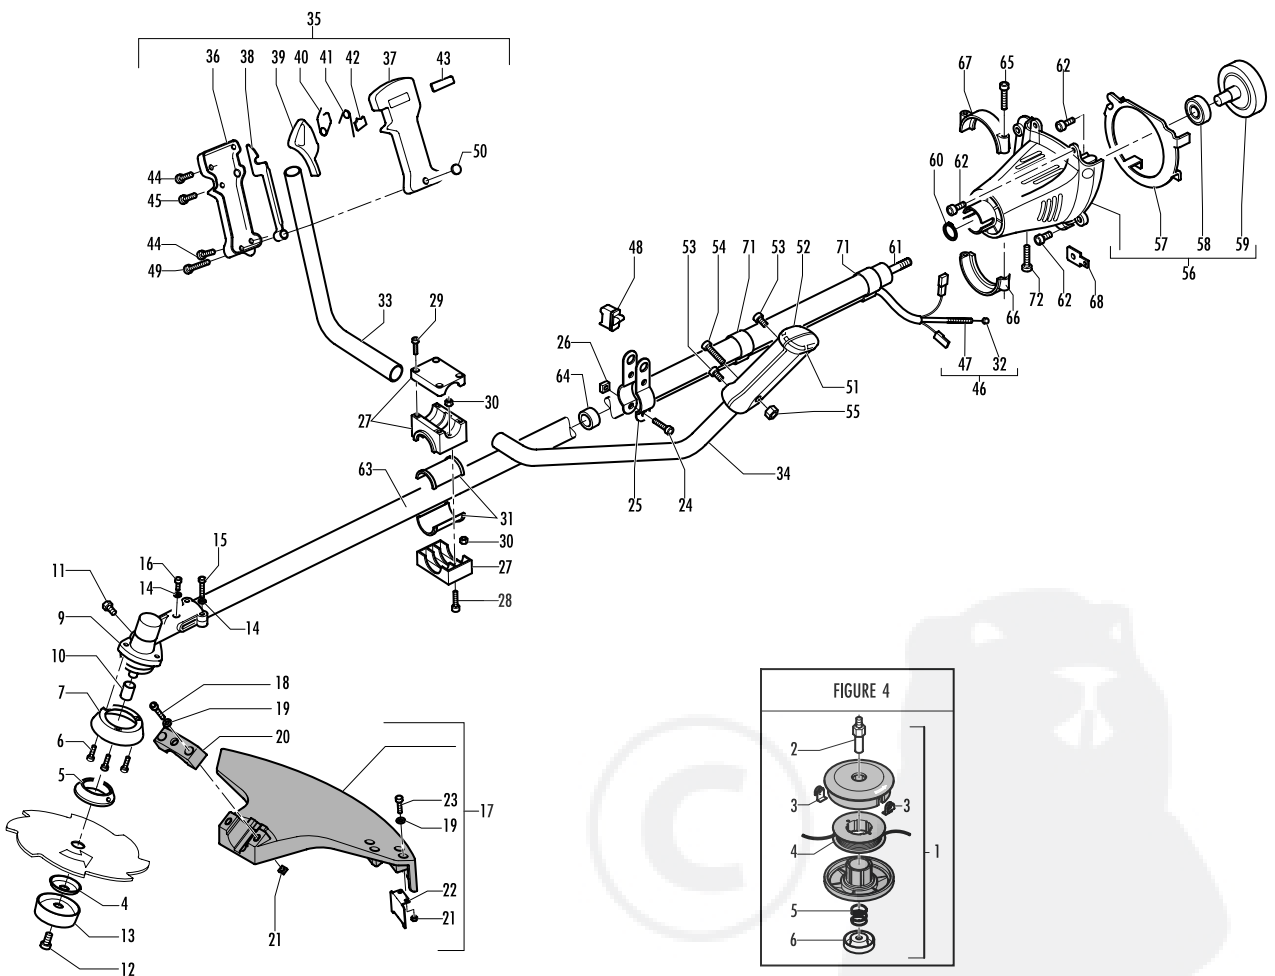

brand	PARTNER

date	SEPT/03	SHEET 3/4

Model	Prefix
B 321	03

Product number
953900350

FIGURE 2