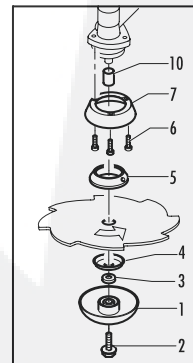

brand	PARTNER

date	SEPT/03	SHEET 3/4

Model	Prefix
B 321	03

Product number
953900350

FIGURE 2