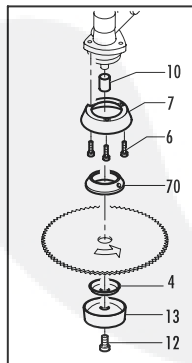

brand	PARTNER

date	SEPT/03	SHEET 3/4

Model	Prefix
B 321	03

Product number
953900350

FIGURE 2