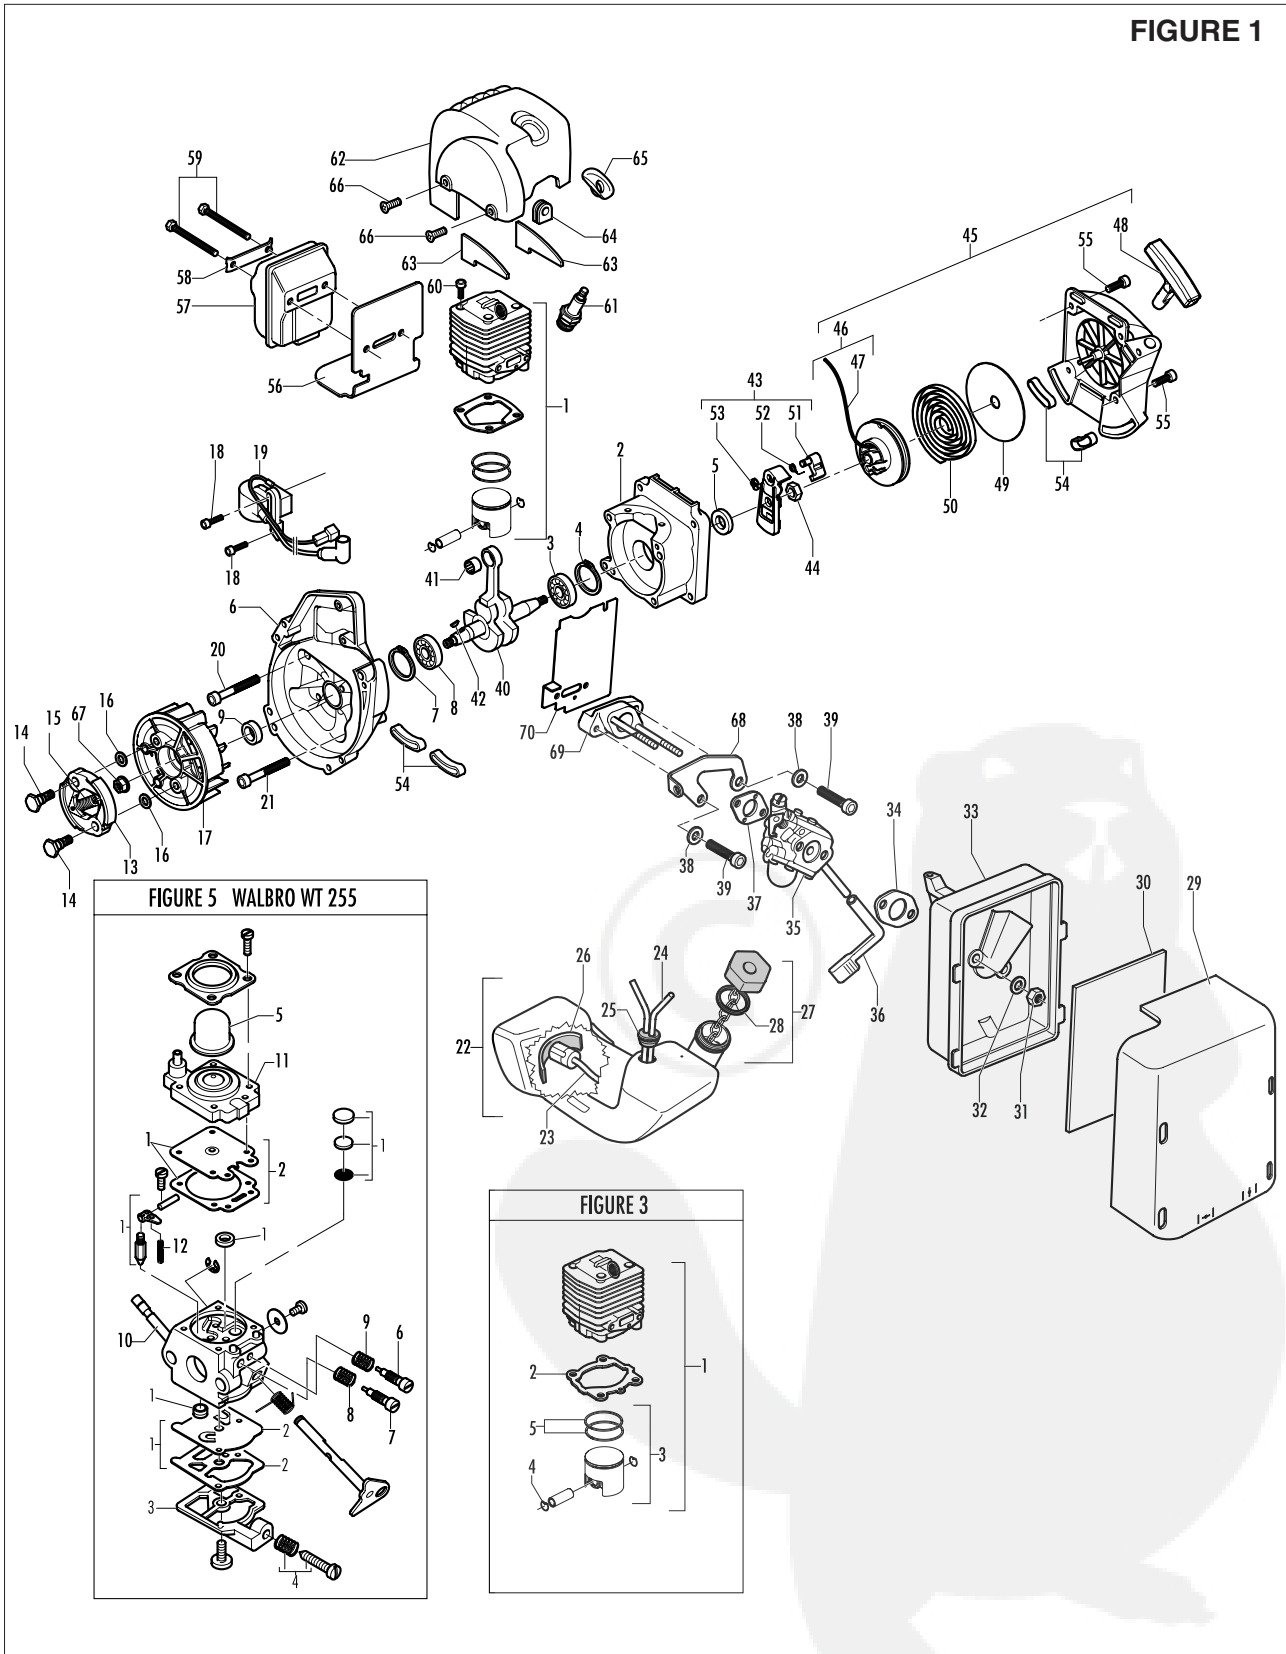

brand	PARTNER

date	SEPT/03	SHEET 1/4

Model	Prefix
B 321	03

Product number
953900350

FIGURE 1