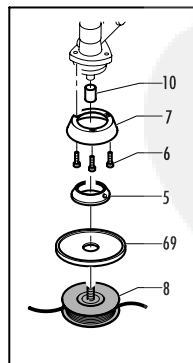

brand	PARTNER

date	SEPT/03	SHEET 3/4

Model	Prefix
B 321	03

Product number
953900350

FIGURE 2