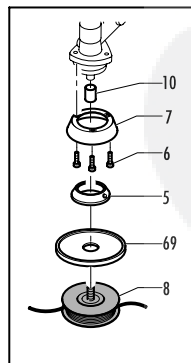

brand	PARTNER

date	SEPT/03	SHEET 3/4

Model	Prefix
B 321	03

Product number
953900350

FIGURE 2