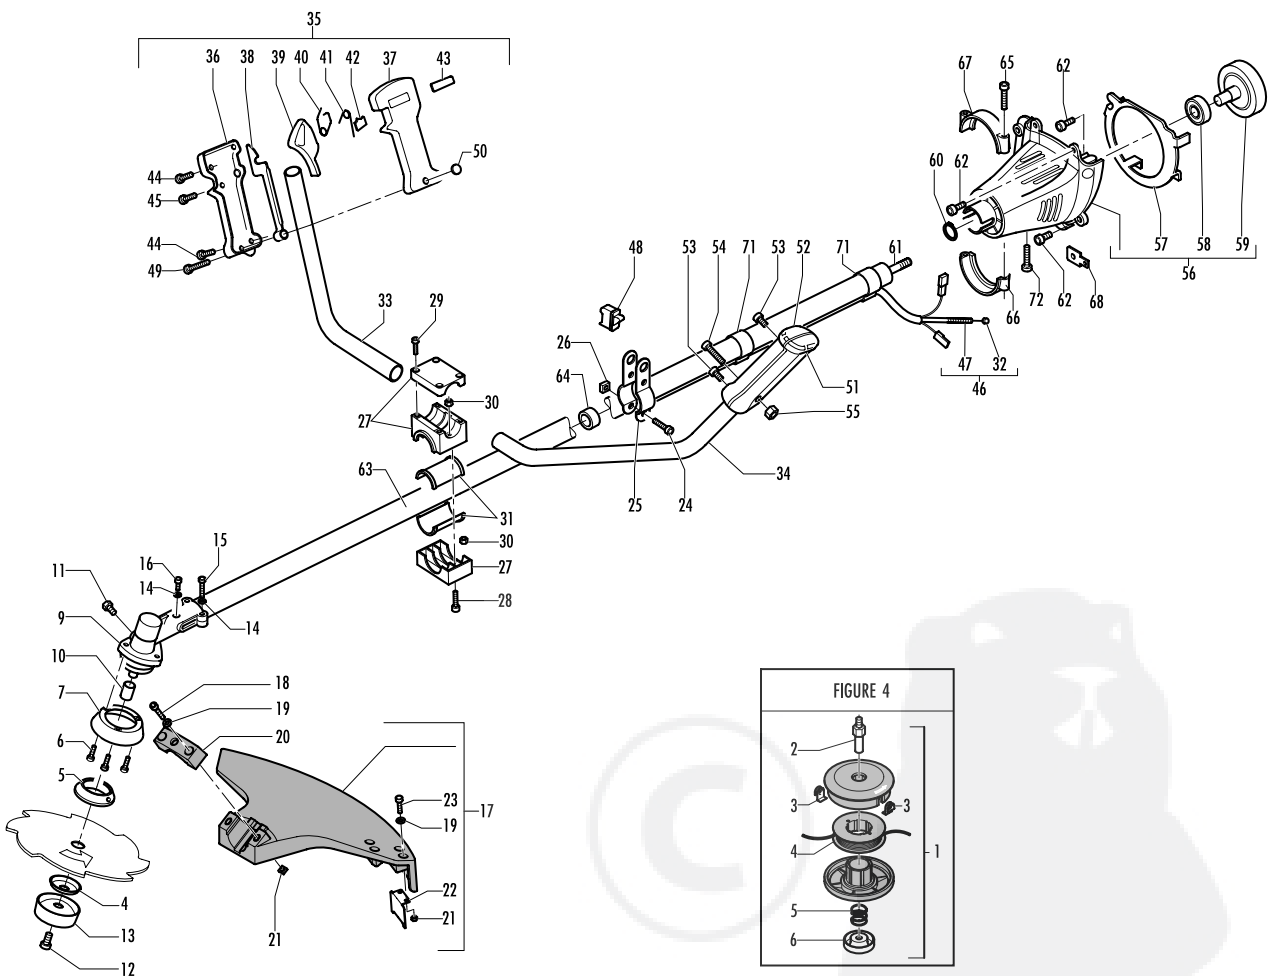

brand	PARTNER

date	SEPT/03	SHEET 3/4

Model	Prefix
B 321	03

Product number
953900350

FIGURE 2