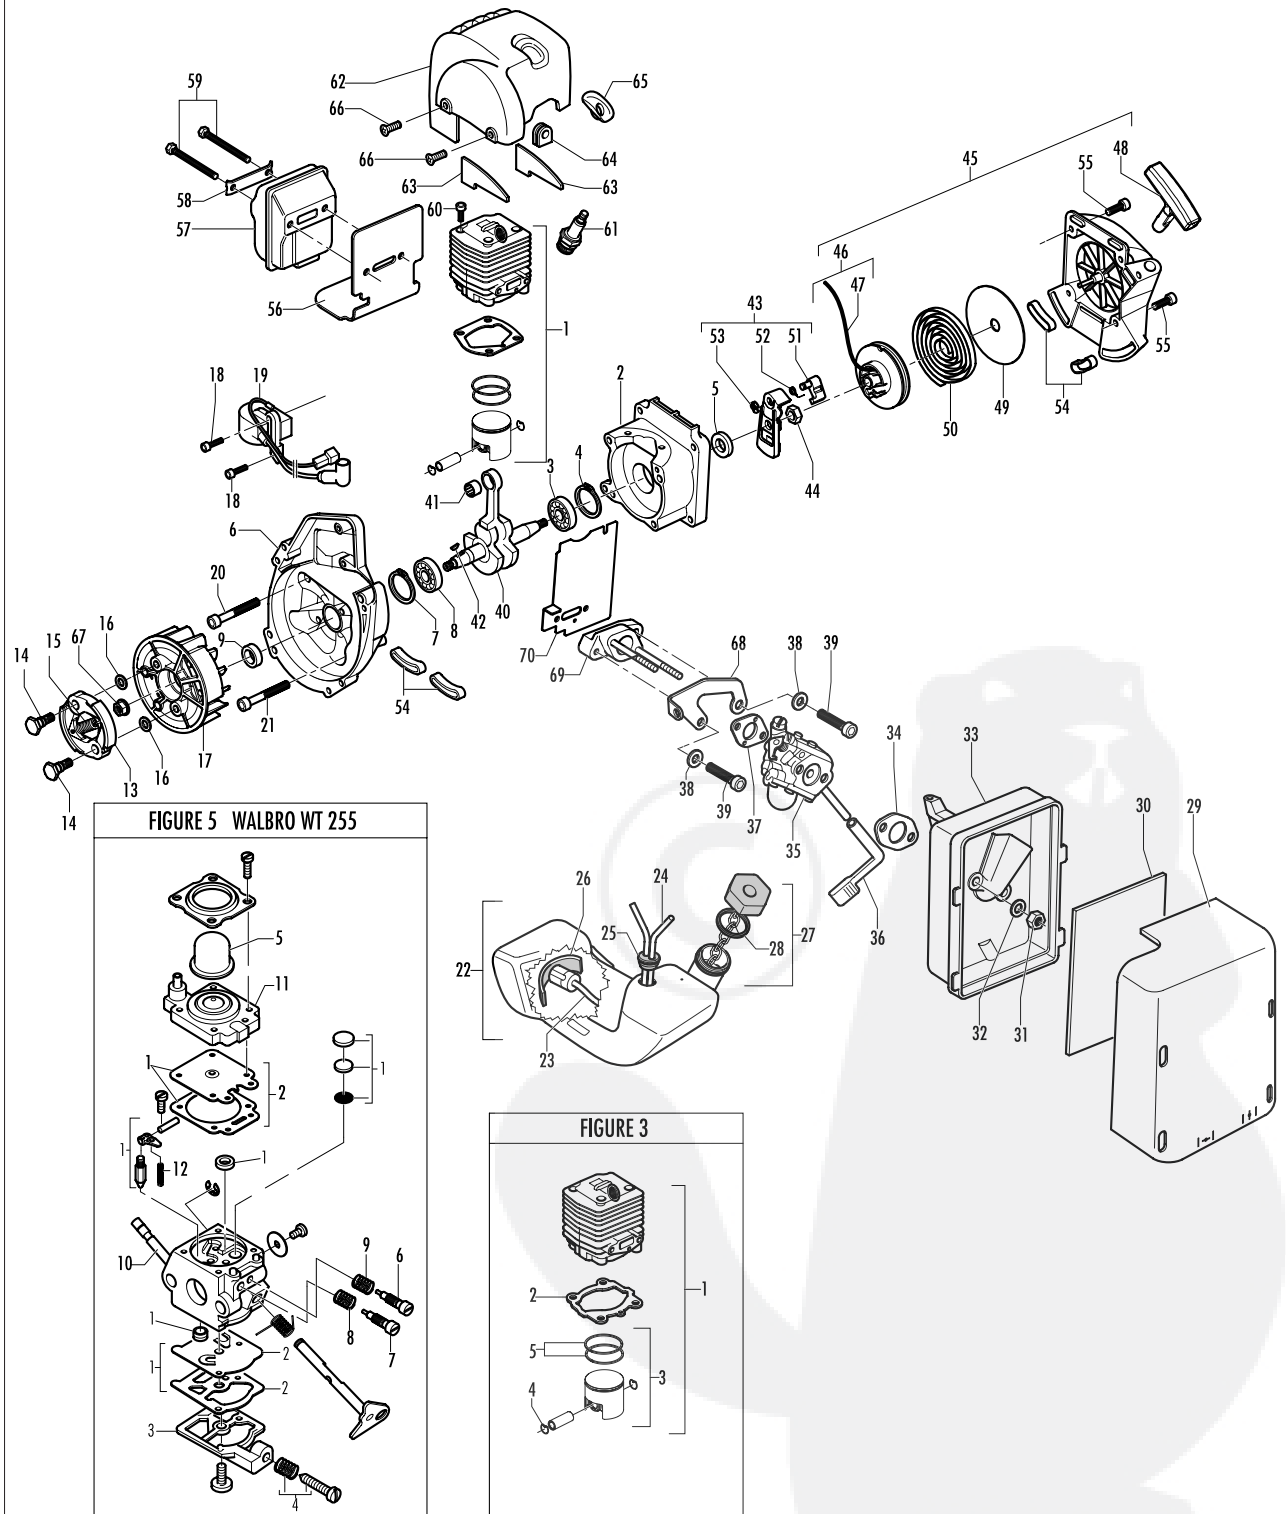

brand	PARTNER

date	SEPT/03	SHEET 1/4

Model	Prefix
B 321	03

Product number
953900350

FIGURE 1