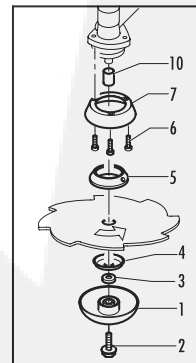

brand	PARTNER

date	SEPT/03	SHEET 3/4

Model	Prefix
B 321	03

Product number
953900350

FIGURE 2