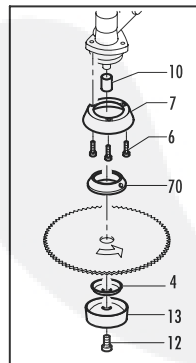

brand	PARTNER

date	SEPT/03	SHEET 3/4

Model	Prefix
B 321	03

Product number
953900350

FIGURE 2