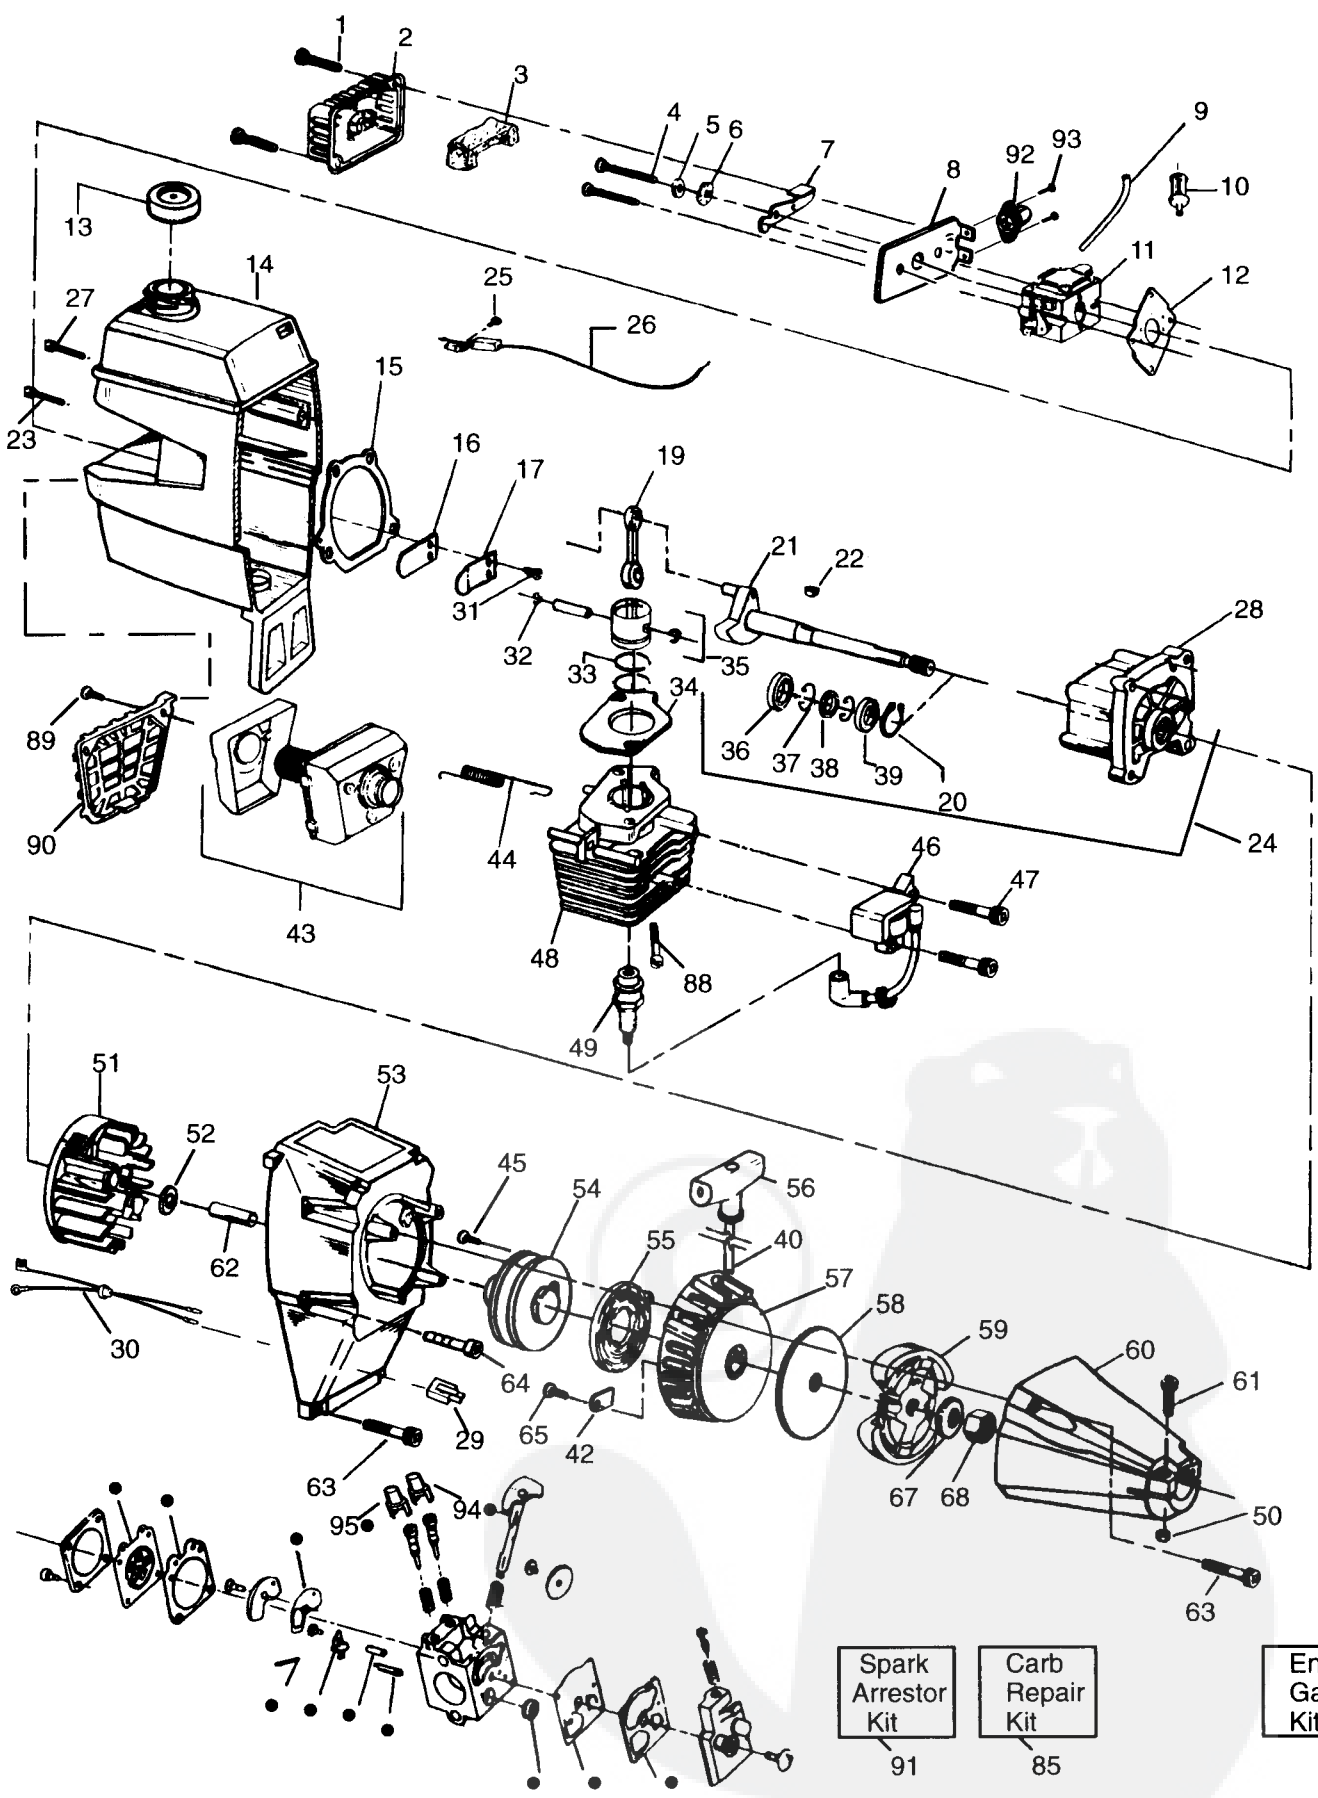

## SPAREPARTS

107 24 88-66

Key No.	Part No.	Description	Key No.	Part No.	Description
1	503-098302	Rocker Switch	30	530-001642	Lockwasher-Gear Box
2	530-094870	Drive Shaft Housing	31	530-001711	Screw-Gear Box
3	530-015197	Nut-Shoulder Harn. Clamp	32	502-209602	Throttle Lock
4	530-014103	Handlebar	33	530-027615	Shield Retention Plate
5	530-092243	Screw-Clamp Handlebar	34	502-199203	Throttle Trigger
6	952-715569	Cutting Head Ass'y.	35	530-094572	Handlebar Bracket
7	530-027706	Drive Shaft Pad	36	530-012207	Handlebar Clamp
8	530-069252	"T" Handle" Ass'y.	37	530-094686	Clamp Harness Ass'y.
9	530-069256	Shield Kit Ass'y. (Incl. #10,11 & 12)	38	502-211703	Shoulder Strap
10	530-015037	Screw-Line Limiter	40	503-210738	Screw-Throttle Housing
11	530-094570	Line Limiter	43	502-209701	Spring-Trigger
12	534-235901	Locknut	44	530-014210	Shield-Metal
13	530-094639	Dust Cup	45	502-199301	Trigger Spring
14	952-715519	Shaft Lubrication	46	952-715565	Weed Blade
15	530-047378	Hub Ass'y	47	530-015792	Washer-Blade
16	530-094830	Compression Spring	48	530-015492	Washer Belleville-Blade
17	530-094827	Release Button	49	530-015793	Nut-Blade
18	952-715570	Wound Spool	50	503-210719	Screw-Throttle Housing
19	530-094828	Cover	51	530-047144	Wire Harness Ass'y.
20	530-094568	Gear Box Ass'y.	52	530-031159	Hex Wrench (5/32)
21	502-208502	Throttle Hsg.-Left	53	530-031098	Hex Wrench (3/16)
22	502-208602	Throttle Hsg.-Right			
23	502-199403	Throttle Lockout			
24	530-094566	Drive Shaft			
25	530-094640	Seal Gear Box			
26	530-094571	Grass Washer			
27	530-094616	Screw-Grease Refill			
28	530-094612	Screw-Pinch Clamp			
29	530-015328	Lockwasher-Pinch Clamp			