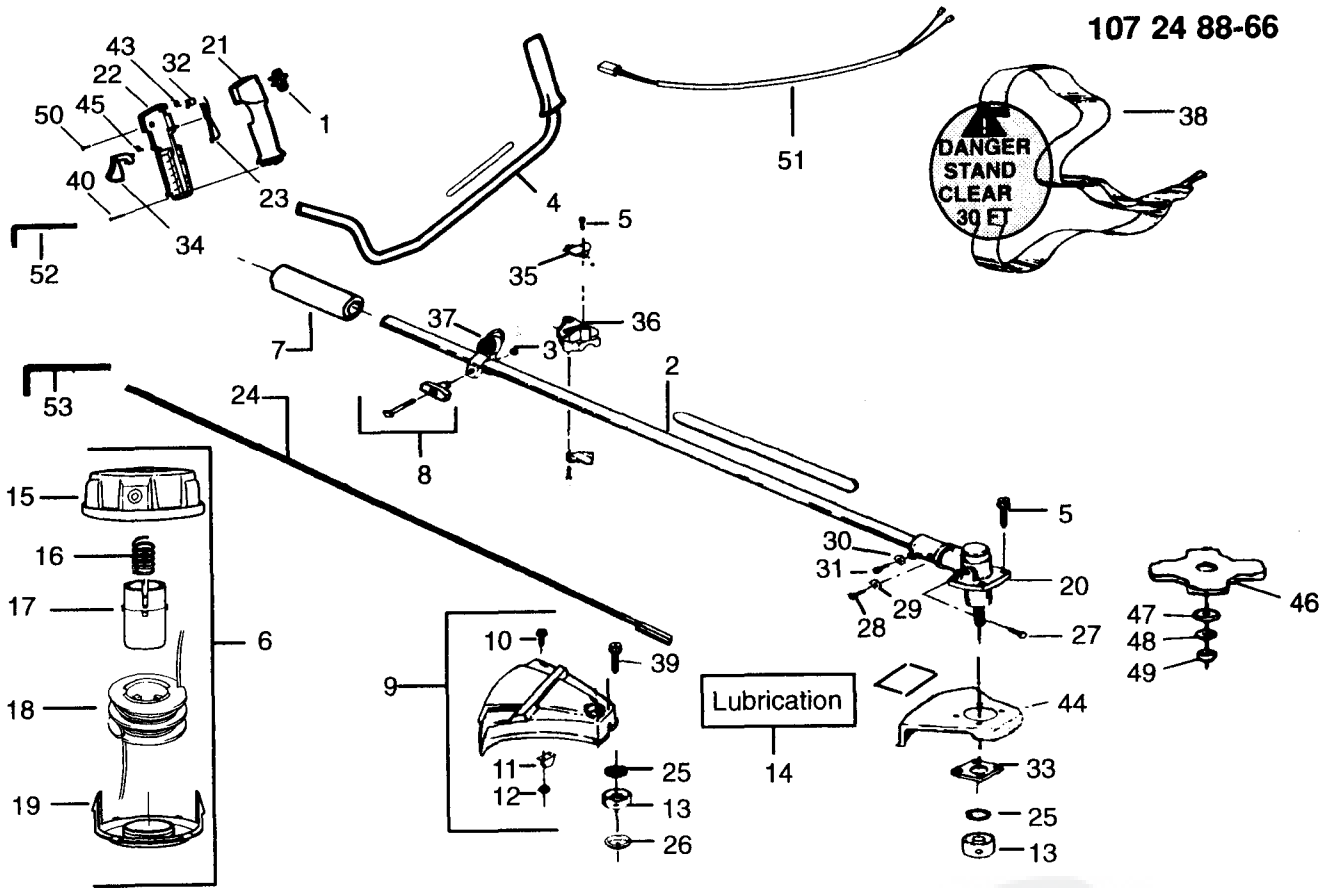

## SPAREPARTS

107 24 88-66

Key No.	Part No.	Description	Key No.	Part No.	Description
1	503-098302	Rocker Switch	30	530-001642	Lockwasher-Gear Box
2	530-094870	Drive Shaft Housing	31	530-001711	Screw-Gear Box
3	530-015197	Nut-Shoulder Harn. Clamp	32	502-209602	Throttle Lock
4	530-014103	Handlebar	33	530-027615	Shield Retention Plate
5	530-092243	Screw-Clamp Handlebar	34	502-199203	Throttle Trigger
6	952-715569	Cutting Head Ass'y.	35	530-094572	Handlebar Bracket
7	530-027706	Drive Shaft Pad	36	530-012207	Handlebar Clamp
8	530-069252	"T" Handle" Ass'y.	37	530-094686	Clamp Harness Ass'y.
9	530-069256	Shield Kit Ass'y. (Incl. #10,11 & 12)	38	502-211703	Shoulder Strap
10	530-015037	Screw-Line Limiter	40	503-210738	Screw-Throttle Housing
11	530-094570	Line Limiter	43	502-209701	Spring-Trigger
12	534-235901	Locknut	44	530-014210	Shield-Metal
13	530-094639	Dust Cup	45	502-199301	Trigger Spring
14	952-715519	Shaft Lubrication	46	952-715565	Weed Blade
15	530-047378	Hub Ass'y	47	530-015792	Washer-Blade
16	530-094830	Compression Spring	48	530-015492	Washer Belleville-Blade
17	530-094827	Release Button	49	530-015793	Nut-Blade
18	952-715570	Wound Spool	50	503-210719	Screw-Throttle Housing
19	530-094828	Cover	51	530-047144	Wire Harness Ass'y.
20	530-094568	Gear Box Ass'y.	52	530-031159	Hex Wrench (5/32)
21	502-208502	Throttle Hsg.-Left	53	530-031098	Hex Wrench (3/16)
22	502-208602	Throttle Hsg.-Right			
23	502-199403	Throttle Lockout			
24	530-094566	Drive Shaft			
25	530-094640	Seal Gear Box			
26	530-094571	Grass Washer			
27	530-094616	Screw-Grease Refill			
28	530-094612	Screw-Pinch Clamp			
29	530-015328	Lockwasher-Pinch Clamp			