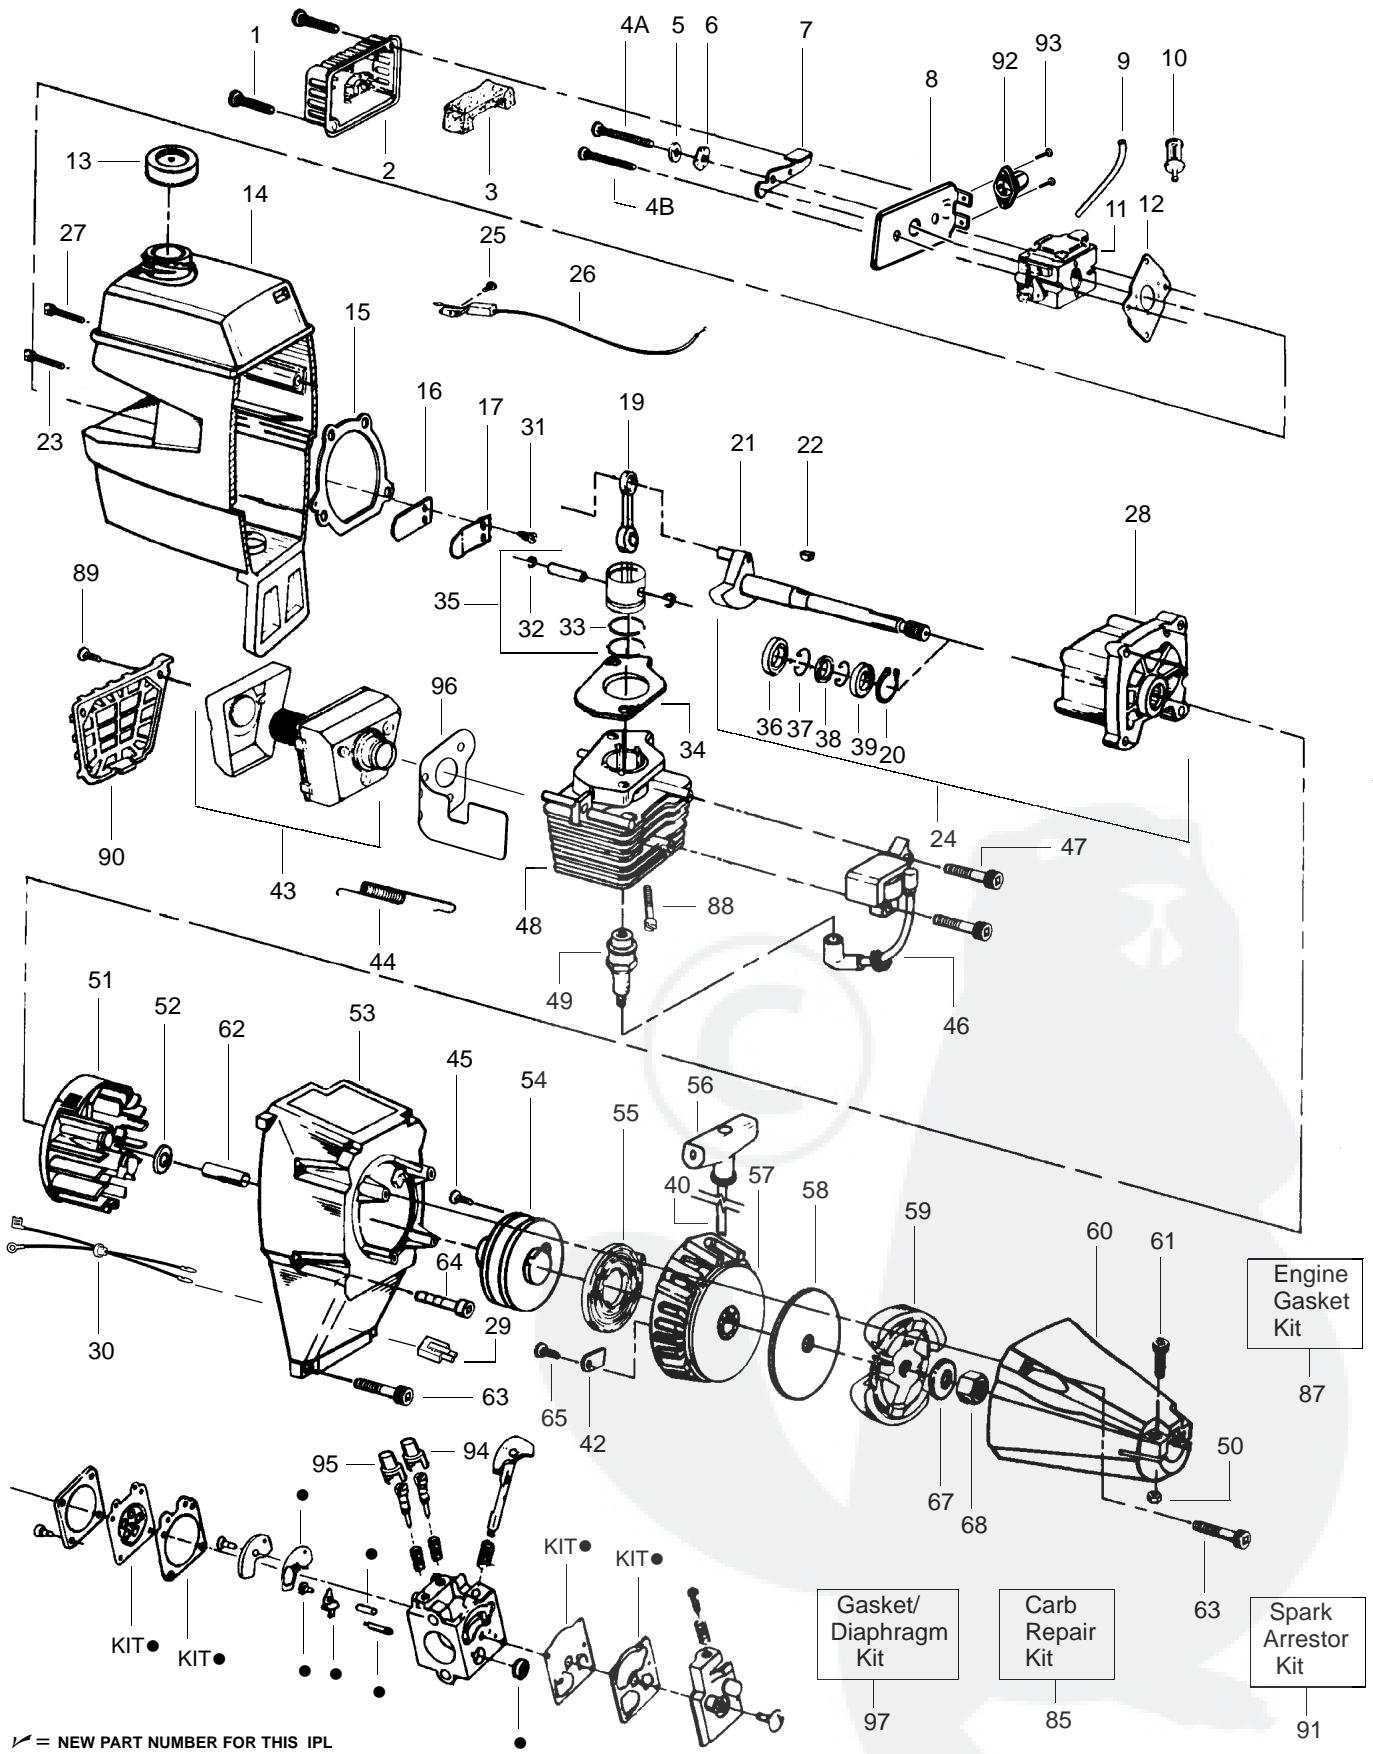

✓ = NEW PART NUMBER FOR THIS IPL

Key No.	Part No.	Description	Key No.	Part No.	Description
1	530015773	Screw	45	530016080	Screw
2	530027529	Air Filter Cover	46	530039134	Ignition Module
3	530027530	Air Filter	47	530015816	Screw
4	--	Screw	48	530069628	Cylinder Kit
	✓ 530015887	(4A)	49	530030058	Spark Plug (RCJ-8)
	530015849	(4B)	50	530015768	Locknut
5	530015852	Spacer Choke	51	530039189	Flywheel Ass'y.
6	530015254	Washer	52	530016030	Washer
7	530038915	Choke Shutter	53	530038010	Fan Housing
8	530037930	Air Filter Plate	54	530069291	Starter Pulley Kit
9	-	Fuel Line Kit			(Incl. #45)
	530069247	Fuel Line	55	530042085	Starter Spring
	530069571	Return Line	56	530027569	Starter Handle
10	530095646	Fuel Pick-up Ass'y.	57	530014180	Pulley Housing Ass'y.
11	† 530069641	Carburetor Kit (WT-300A)	58	530094189	Clutch Washer
		(Incls. Limiter Caps)	59	530069254	Clutch Ass'y. Kit
12	530019156	Carburetor Gasket	60	530014211	Clutch Housing Ass'y.
13	530014347	Fuel Cap Ass'y.	61	530015767	Screw
14	† 530047172	Shroud & Tank Ass'y.	62	530027511	Spacer-Flywheel
		(Incl. #9,10 & 13)	63	530015770	Screw
15	530019154	Crankcase/Shroud Gasket	64	530015769	Screw
16	530027593	Reed Valve	66	530015496	Screw
17	530027594	Reed Stop	67	530015796	Washer-Bevel
19	530010960	Connecting Rod Ass'y.	68	530001733	Nut
		(Incl. Bearings)	84	530038206	Connector-Female
20	530015789	Crankshaft Retaining Ring	85	530069829	Carburetor Repair Kit
21	530010934	Crankshaft Ass'y.			(● Indicates Contents)
		(Incl. #36)	87	530069276	Engine Gasket Kit
22	530015126	Flywheel Key			(† Indicates Contents)
23	530015771	Screw	88	530015239	Screw
24	530014015	Crankcase & Crankcase	89	530015802	Screw
		Ass'y.(Incl. #20,21 & 28)	90	530047541	Muffler Guard
25	530015775	Screw	91	952701612	Spark Arrestor Kit
26	530047040	Throttle Cable	92	530038874	Bulb Ass'y.-Air Purge
27	530015772	Screw	93	530016091	Screw
28	530014016	Crankcase Ass'y.	94	530038318	Limiter Cap-High Speed
		(Incl. #36-39)	95	530038317	Limiter Cap-Low Speed
29	530038205	Connector-Male	96	530053346	Heat Shield Air Dam
30	530047145	Lead Wire/Grommet Ass'y.	97	530069844	Gasket/Diaphragm Kit
31	530016064	Screw			(KIT= Indicates Contents)
32	530015162	Piston Pin Retainer			
33	† 530025875	Piston Ring			
34	530019178	Cylinder Gasket			
35	530069277	Piston Kit			
		(Incl. #32,33, & pin)			
36	530032103	Inner Bearing			
37	530015787	Retaining Ring-C'case			
38	530019158	Crankshaft Seal			
39	530032102	Bearing Outer			
40	530069232	Rope Kit			
42	530027523	Retainer			
43	530069310	Muffler Kit			
44	530036409	Muffler Spring			

✓ = NEW PART NUMBER FOR THIS IPL