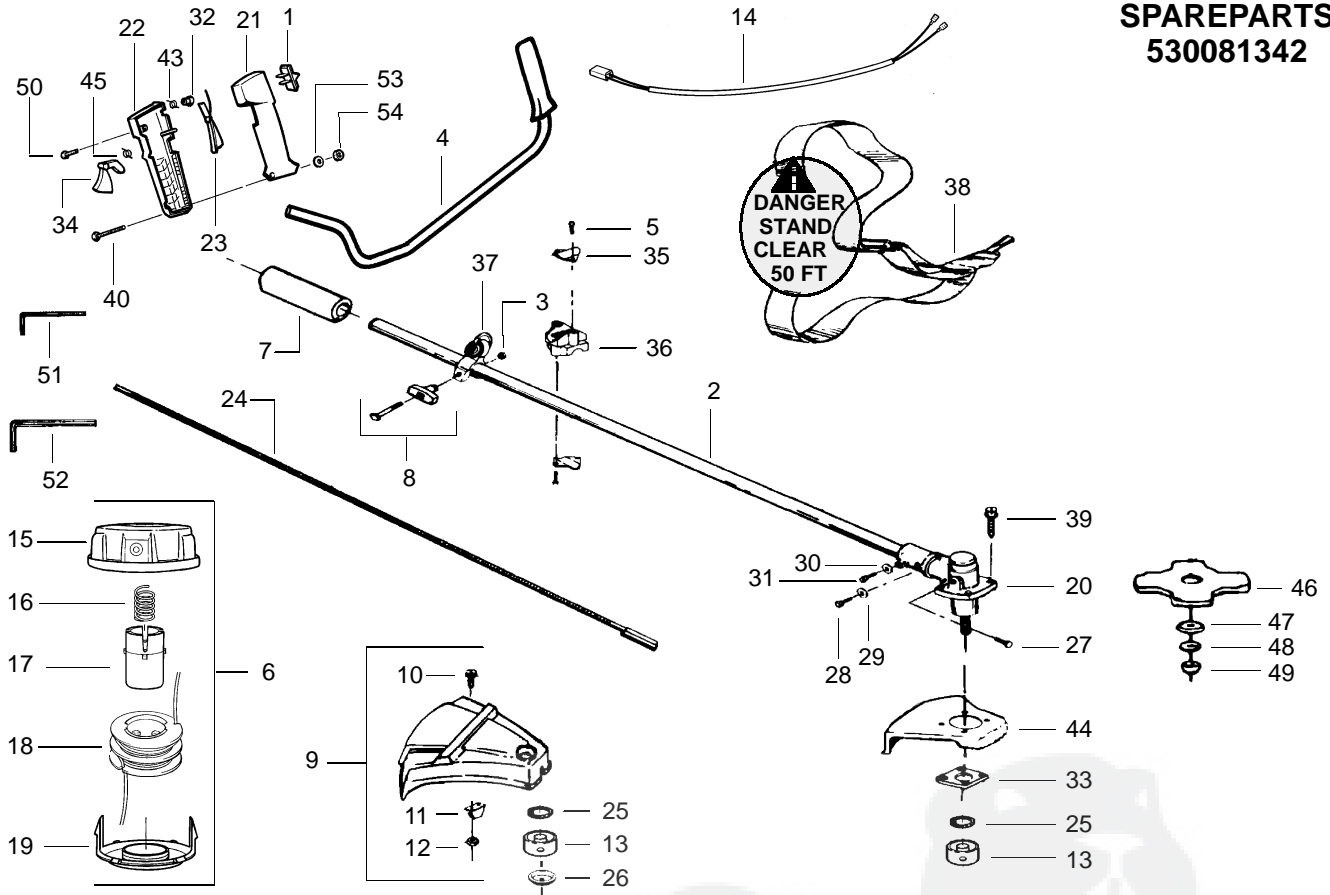

## SPAREPARTS 530081342

Key No.	Part No.	Description	Key No.	Part No.	Description
1	503718201	Switch	30	530001642	Lockwasher
2	530094870	Driveshaft Housing Ass'y.	31	530001711	Screw
3	530015197	Nut	32	502209602	Throttle Lock
4	530047139	Handlebar Ass'y.	33	530027615	Shield Retention Plate
5	530015791	Screw	34	502199203	Throttle Trigger
6	952715569	Cutting Head Ass'y.	35	530094572	Handlebar Bracket
7	530027706	Drive Shaft Pad	36	530012207	Handlebar Clamp
8	530069252	"T" Handle" Ass'y.	37	530094686	Clamp Harness Ass'y.
9	530069256	Shield Kit (Incl. #10,11 & 12)	38	503736303	Harness
10	530015037	Screw	39	-	Screw
11	530094570	Line Limiter		530016107	Use w/Plastic Shield
12	534235901	Nut		530015791	Use w/Metal Shield
13	530094639	Dust Cup	40	530015933	Screw
14	530053255	Wire Harness Ass'y.	43	530403152	Spring Throttle Lock
15	530047378	Hub Ass'y.	44	530014210	Shield-Metal
16	530094830	Compression Spring	45	502199301	Trigger Spring
17	530094827	Release Button	46	952715565	Weed Blade
18	952715570	Spool w/Line	47	530015792	Washer-Flat
19	530094828	Cover	48	530016240	Washer Belleville
20	530094568	Gear Box Ass'y.	49	530015793	Nut-Flange
21	502208507	Throttle Hsg.- Left	50	503210719	Screw
22	502208607	Throttle Hsg.- Right	51	530031159	Hex Wrench (5/32)
23	502199403	Throttle Lockout	52	530031098	Hex Wrench (3/16)
24	530094566	Drive Shaft	53	530016285	Washer, Split Lock
25	530094640	Seal	54	530016284	Nut, Hex
26	530094571	Grass Washer		Not Shown	
27	530094616	Screw		-	Operator Manual
28	530094612	Screw		530083278	Scandinavia
29	530015328	Lockwasher		530083411	Europe

✓ = NEW PART NUMBER FOR THIS IPL