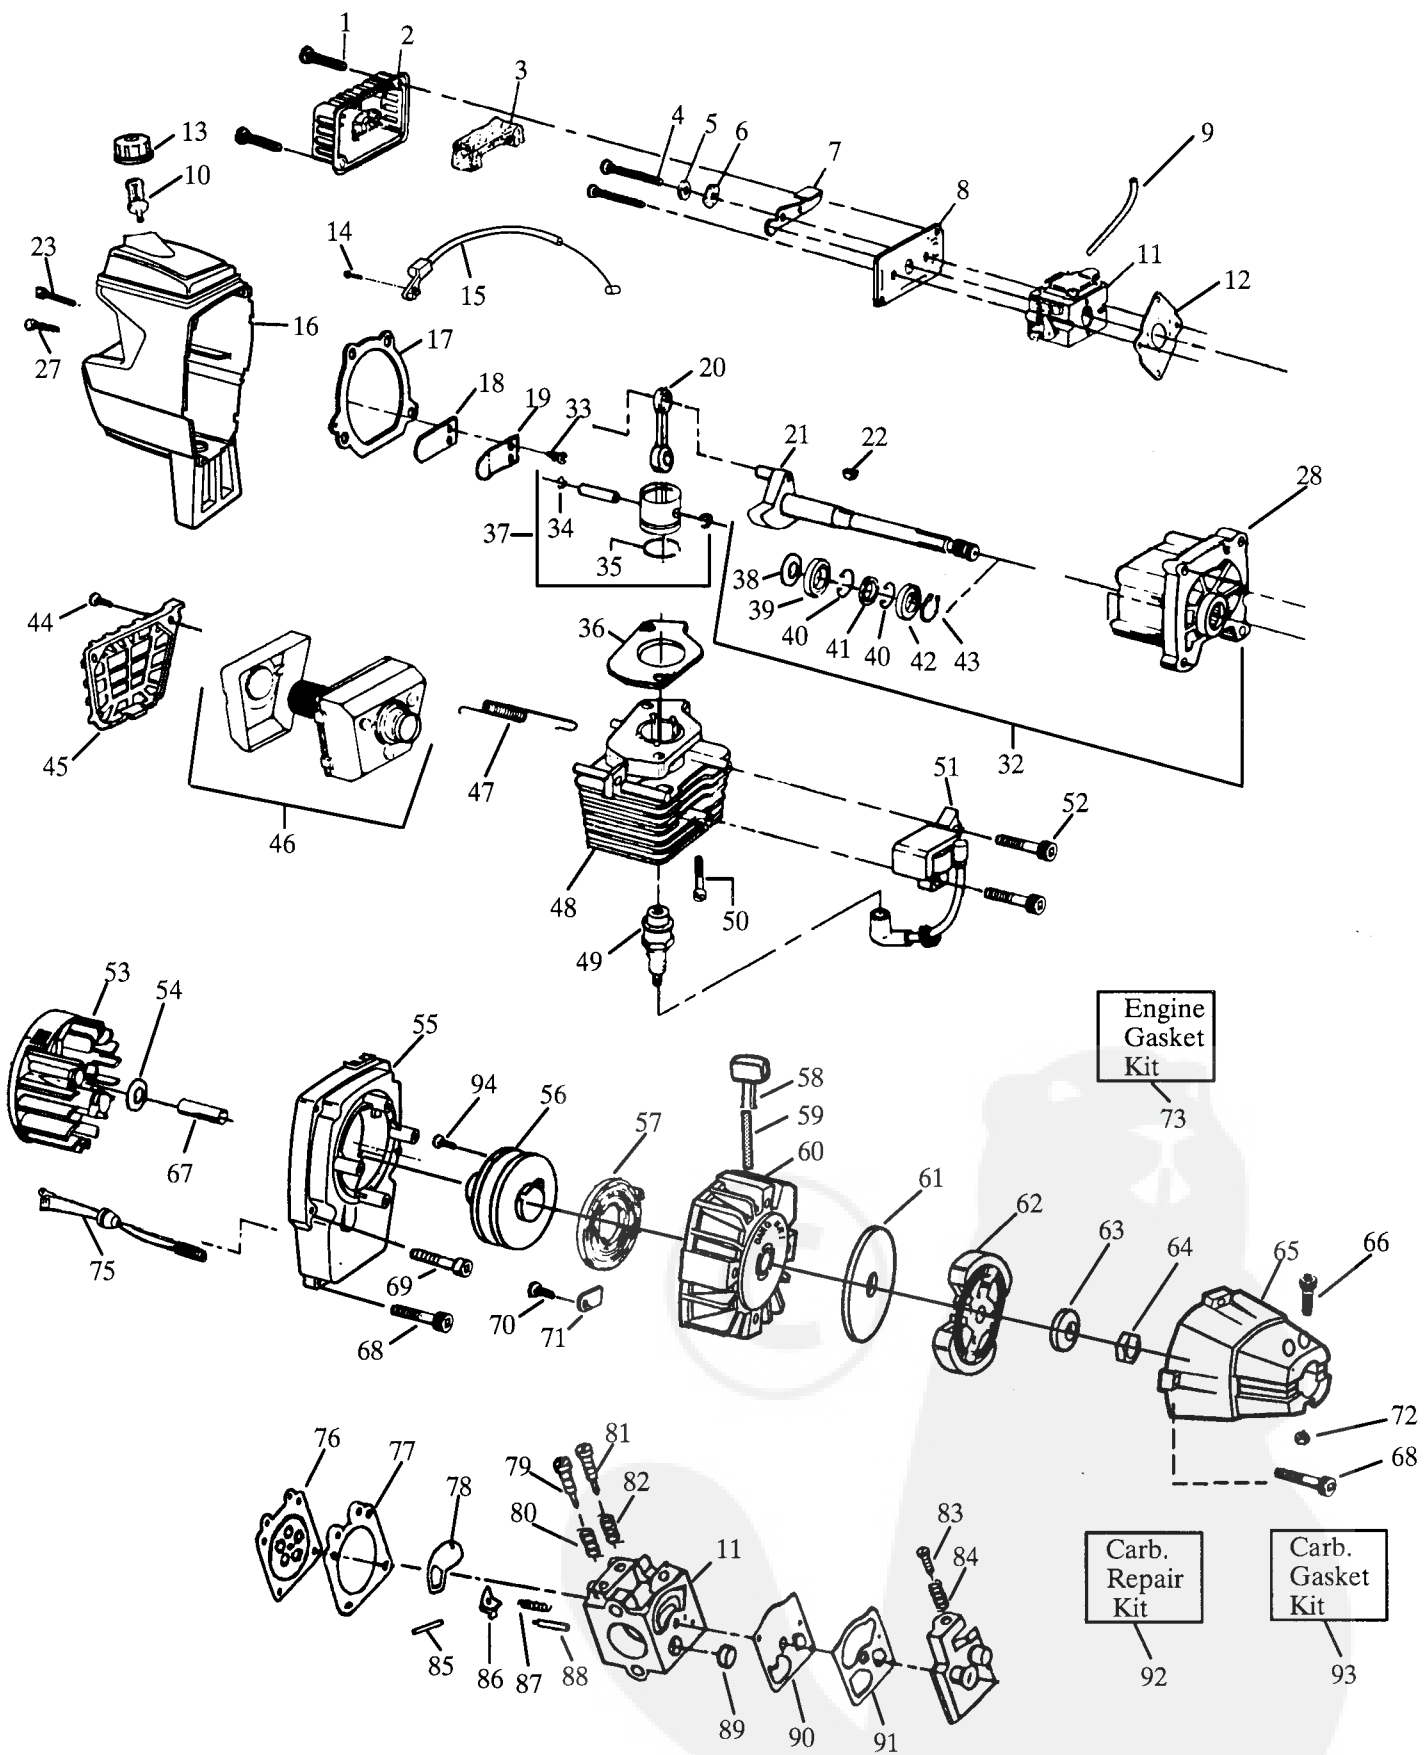

No.	Part no	Description	No.	Part no.	Description
1	530 01 57-73	Screw	51	530 03 91-34	Ignition Module Kit
2	530 02 75-29	Air Filter Cover	52	530 01 51-28	Screw
3	530 02 75-30	Air Filter	53	530 03 91-36	Flywheel Ass'y.
4	530 01 58-49	Screw	54	530 01 60-30	Washer
5	530 01 58-52	Spacer	55	530 02 93-89	Fan Housing
6	530 01 52-54	Wave Washer	56	530 06 92-91	Starter Pulley
7	530 02 75-26	Choke Shutter	57	530 02 93-95	Starter Spring
8	530 02 75-27	Air Filter Plate	58	530 02 75-69	Starter Handle
9	530 06 92-47	Fuel Line Kit	59	530 06 92-32	Rope Kit
10	530 01 43-62	Fuel Pick-up Ass'y.	60	530 01 41-80	Pulley Housing Ass'y.
N 11	530 03 53-48	Carburetor (WT-300)	61	530 09 41-89	Clutch Washer
12	530 01 91-56	+ Carburetor Gasket	62	530 06 92-54	Clutch
13	530 01 43-47	Fuel Cap Ass'y.	63	530 01 57-96	Washer
14	530 01 57-75	Screw	64	530 00 17-33	Nut
N 15	530 04 70-40	Throttle Cable Ass'y.	65	530 01 42-11	Clutch Housing
16	530 02 95-51	Shroud & Tank Ass'y.	66	530 01 57-67	Screw
17	530 01 91-54	+ Gasket	67	530 02 75-11	Spacer
18	530 02 75-93	Reed	68	530 01 57-70	Screw
19	530 02 75-94	Reed Stop	69	530 01 57-69	Screw
20	530 01 09-60	Connecting Rod Ass'y. (Incl. Bearings)	70	530 01 54-96	Screw
21	530 01 09-34	Crankshaft Ass'y.	71	530 02 75-23	Pulley Retainer
22	530 01 51-26	Flywheel Key	72	530 01 57-68	Locknut
23	530 01 58-10	Screw	73	530 06 92-76	Engine Gasket Kit (+ indicates Contents)
27	530 01 57-71	Screw	N 75	530 04 71-45	Lead Wire/Grommet Ass'y.
28	530 01 40-16	Crankcase Ass'y. (Incl. 39-42)	76	530 03 50-14	* + Metering Diaphragm
32	530 01 40-15	Crankcase & Crankshaft Ass'y. (Incl. 21-28, 38 & 43)	77	530 03 51-51	* + Metering Diaphragm Gasket
33	530 01 52-41	Screw	78	530 03 51-47	* Circuit Plate Gasket
34	530 01 51-62	Piston Pin Retainer	79	530 03 51-42	Hi Speed Needle
35	530 02 58-75	Piston Ring	80	505 31 67-21	Hi Speed Needle Spring
36	530 01 91-78	+ Cylinder Gasket	81	530 03 51-41	Idle Needle
37	530 06 92-77	Piston Kit (Incl. 34,35 & pin)	82	501 46 73-01	Idle Needle Spring
38	530 01 57-88	Spacer	83	530 03 52-03	Idle Needle Screw
39	530 03 21-03	Inner Bearing	84	530 03 52-08	Idle Needle Spring
40	530 01 57-87	Retaining Ring	85	505 52 01-25	+ Metering Lever Pin
41	530 01 91-58	Crankshaft Seal	86	505 52 01-27	+ Metering Lever
42	530 03 21-02	Outer Bearing	87	530 03 51-88	+ Metering Lever Spring
43	530 01 57-89	Crankshaft Retaining Ring	88	503 11 70-01	+ Inlet Needle Valve
44	530 01 57-17	Screw	89	530 03 51-78	+ Inlet Screen
45	530 02 77-81	Muffler Guard	90	530 03 51-66	* + Pump Diaphragm
46	530 06 92-57	Muffler Kit	91	504 13 09-06	* + Pump Gasket
47	530 03 64-09	Muffler Spring	92	505 52 01-30	Carb. Kwik Repair Kit (+ indicates Contents)
48	530 01 22-38	Cylinder	93	530 03 51-85	Carb. Gasket/Diaphragm Kit (* indicates Contents)
49	530 03 00-58	Spark Plug	94	530 01 58-23	Screw (Incl. in Starter Pulley Kit)
50	530 01 52-39	Screw			

+ = Engine Gasket Kit Contents N = NEW PART