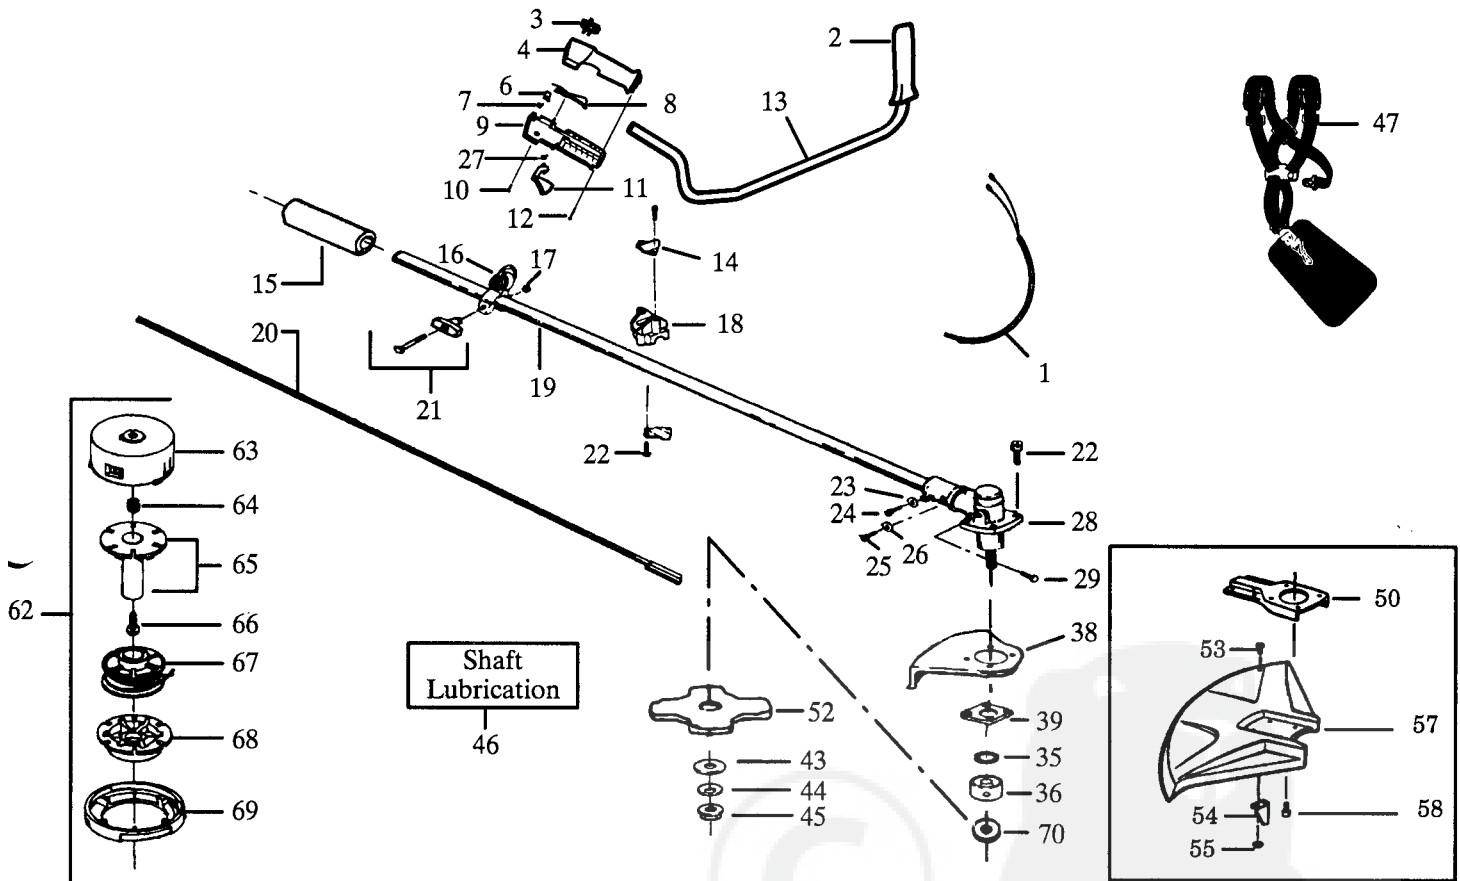

Prod. nr. Skand + Eur 952 71 52-51

SPAREPARTS

107 24 88-65

No.	Part no	Description	No.	Part no.	Description
N 1	530 04 71-44	Wire Harness Ass'y	29	530 09 46-16	Screw
2	530 03 64-05	Grip	35	530 09 46-40	Seal
3	503 09 83-02	Rocker Switch	36	530 09 46-39	Dust Cup
4	502 20 85-02	Throttle Hsg. - Left	38	530 01 42-10	Shield
6	502 20 96-02	Throttle Lock	39	530 02 78-15	Shield Retention Plate
7	502 20 97-01	Spring	43	530 01 57-92	Washer
8	502 19 94-03	Throttle Lockout	44	530 01 54-92	Washer
9	502 20 86-02	Throttle Hsg. - Right	45	530 01 57-93	Nut
10	503 21 07-19	Screw	46	530 03 01-02	Shaft Lubrication
11	502 19 92-03	Throttle Trigger	47	502 21 17-03	Shoulder Strap
12	530 21 07-38	Screw	50	530 02 95-77	Bracket
13	530 01 46-72	Handlebar	52	952 71 55-20	Weed Blade
14	530 09 45-72	Handlebar Bracket	53	530 01 57-08	Screw
15	530 03 67-42	Drive Shaft Pad	54	530 09 49-01	Line Limiter
16	530 09 46-86	Clamp Harness Ass'y.	55	530 01 57-68	Nut
17	530 01 51-97	Nut	57	530 09 49-18	Shield (lcl. 53-55)
18	530 01 22-07	Handlebar Clamp	58	530 09 46-12	Screw
19	530 09 48-70	Drive Shaft Housing	62	952 71 55-45	Cutting Head Ass'y.
20	530 09 45-66	Drive Shaft	63	530 09 45-62	Hub
21	530 06 92-52	"T" Handle Ass'y.	64	530 09 49-56	Spring
22	530 01 57-91	Screw	65	530 06 93-12	Locking Plate Kit
23	530 01 53-28	Lockwasher	66	530 01 55-42	Screw
24	530 09 46-12	Screw	67	952 71 55-10	Spool w/Line
25	530 00 17-11	Screw	68	530 09 45-22	Release Button
26	530 00 16-42	Lockwasher	69	530 09 45-21	Cover
27	502 19 93-01	Trigger Spring	70	530 09 45-71	Grass Washer
28	530 09 45-68	Gear Box Ass'y.			