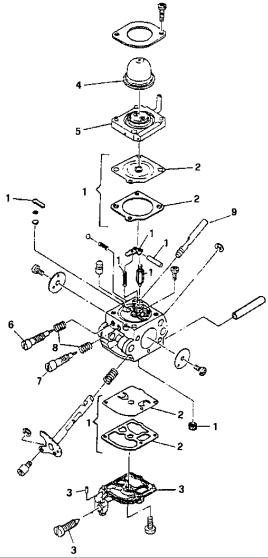

Number of Pages 1 of 5

Factory: IIQ - Valmadrera	Product Group: OP 93
Publication Number: MIPL2006_V050000002	Petrol Portable
Publication Date: 30/01/06	Sub Group 9433

FIGURE 4

FIGURE 1

FIGURE 3

FIGURE 2

Item	P/N McC	P/N ELX	Qty	DESCRIPTION
FIGURE 1				
1		FIGURE 2		
2	247936	538247936	1	crankcase kit (starter)
3	• 235900	538235900	1	ball bearing 6002(15/32/9)
4	• 235899	538235899	1	seeger
C 5	• 228872	538228872	1	seal 13-32-5 (S7)
6	247935	538247935	1	crankcase kit (Flywheel)
7	• 235899	538235899	1	seeger ring
8	• 235900	538235900	1	ball bearing 6002(15/32/9)
C 9	• 228872	538228872	1	seal 13-32-5 (S7)
B 13	247937	538247937	1	clutch assy
14	• 241269	538241269	2	pin
C 15	• 241270	538241270	1	clutch spring
16	• 236956	538236956	2	washer
17	241240	538241240	1	flywheel
18	235806	538235806	2	screw M5x20
C 19	241298	538241298	1	ignition coil
20	235808	538235808	2	screw M5x50
21	235804	538235804	2	screw M5x30
C 22	241541	538241541	1	tank mix assy
B 23	• 229809	538229809	1	hose fuel mm245
B 24	• 229743	538229743	1	hose fuel 150mm
C 25	• 235675	538235675	1	fuel tank grommet
A 26	240452	538240452	1	pick up fuel
B 27	236563	538236563	1	fuel cap ass'y
A 28	• 236564	538236564	1	cap gasket
29	242711	538242711	1	air filter cover
B 30	241523	538241523	1	air filter
31	235642	538235642	2	nut M5
32	235248	538235248	2	washer
33	237452	538237452	1	air filter box
A 34	227417	538227417	1	gasket
C 35	FIGURE 3/4			
36	227255	538227255	1	choke knob
A 37	227692	538227692	1	gasket
38	235248	538235248	2	washer
39	235803	538235803	2	screw M5x25
40	241266	538241266	1	crankshaft assy
C 41	• 235742	538235742	1	needle bearing Ø 9x14x12
C 42	227631	538227631	1	key
43	242800	538242800	1	starter pawl ass'y
44	235218	538235218	1	nut M8
C 45	242808	538242808	1	starter assy
B 46	• 249163	538249163	1	pulley/rope
A 47	• 227703	538227703	1	rope
48	• 240884	538240884	1	starter handle
49	• 227467	538227467	1	spring shield
B 50	• 227300	538227300	1	rewind spring
B 51	• 241781	538241781	2	pawl
52	• 241782	538241782	2	spring shield
B 53	• 111088	538111088	2	snap ring
54	241248	538241248	4	fuel tank grommet
55	236527	538236527	4	screw M6x16
C 56	241280	538241280	1	muffler gasket
C 57	241432	538241432	1	muffler assy
58	• 227236	538227236	1	clamp
59	• 227274	538227274	2	screw M5x60
60	227565	538227565	4	screw M5x25
A 61	92879	538092879	1	spark plug RDJ8J
62	242706	538242706	1	engine cover
63	241416	538241416	2	engine cover gasket