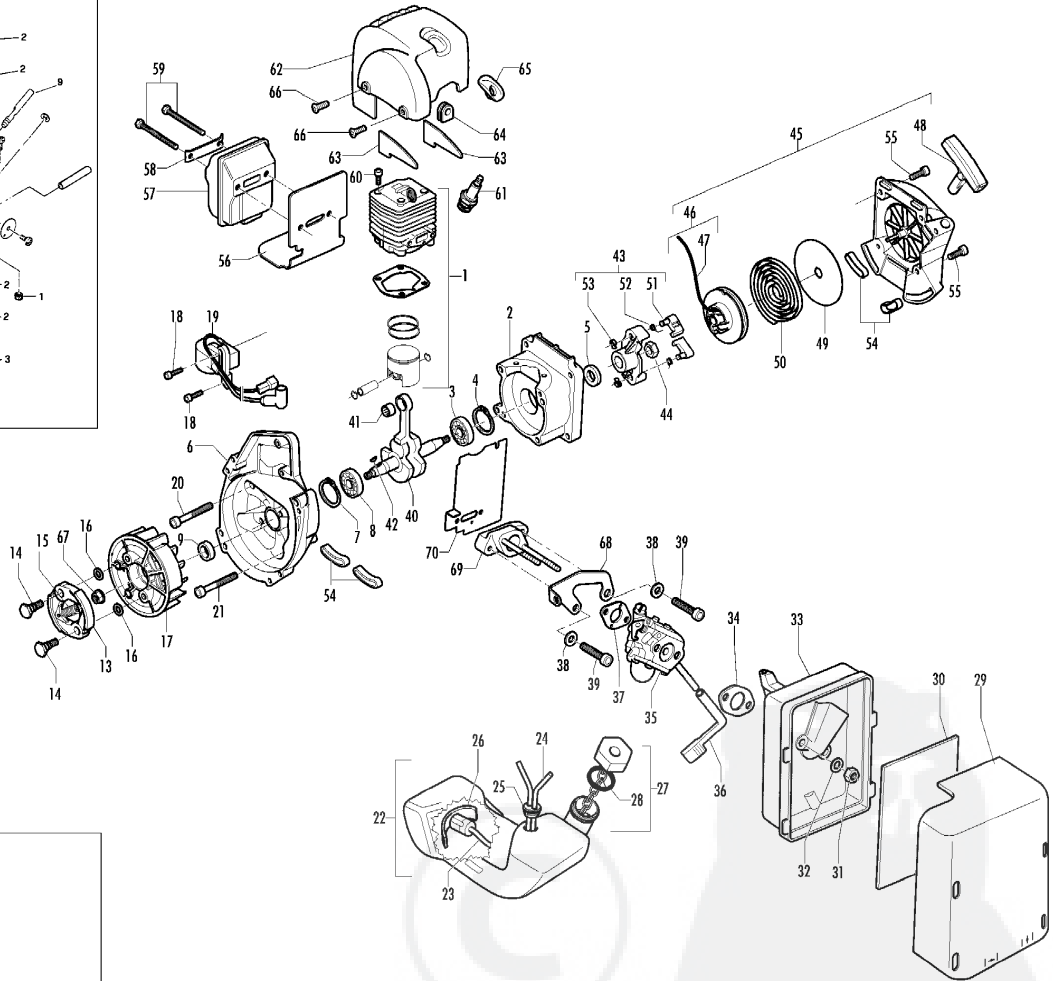

Number of Pages 1 of 5

Factory: IIQ - Valmadrera	Product Group: OP 93
Publication Number: MIPL2006_V050000002	Petrol Portable
Publication Date: 30/01/06	Sub Group 9433

FIGURE 4

FIGURE 1

FIGURE 3

FIGURE 2

Item	P/N McC	P/N ELX	Qty	DESCRIPTION
FIGURE 1				
1		FIGURE 2		
2	247936	538247936	1	crankcase kit (starter)
3	• 235900	538235900	1	ball bearing 6002(15/32/9)
4	• 235899	538235899	1	seeger
C 5	• 228872	538228872	1	seal 13-32-5 (S7)
6	247935	538247935	1	crankcase kit (Flywheel)
7	• 235899	538235899	1	seeger ring
8	• 235900	538235900	1	ball bearing 6002(15/32/9)
C 9	• 228872	538228872	1	seal 13-32-5 (S7)
B 13	247937	538247937	1	clutch assy
14	• 241269	538241269	2	pin
C 15	• 241270	538241270	1	clutch spring
16	• 236956	538236956	2	washer
17	241240	538241240	1	flywheel
18	235806	538235806	2	screw M5x20
C 19	241298	538241298	1	ignition coil
20	235808	538235808	2	screw M5x50
21	235804	538235804	2	screw M5x30
C 22	241541	538241541	1	tank mix assy
B 23	• 229809	538229809	1	hose fuel mm245
B 24	• 229743	538229743	1	hose fuel 150mm
C 25	• 235675	538235675	1	fuel tank grommet
A 26	240452	538240452	1	pick up fuel
B 27	236563	538236563	1	fuel cap ass'y
A 28	• 236564	538236564	1	cap gasket
29	242711	538242711	1	air filter cover
B 30	241523	538241523	1	air filter
31	235642	538235642	2	nut M5
32	235248	538235248	2	washer
33	237452	538237452	1	air filter box
A 34	227417	538227417	1	gasket
C 35	FIGURE 3/4			
36	227255	538227255	1	choke knob
A 37	227692	538227692	1	gasket
38	235248	538235248	2	washer
39	235803	538235803	2	screw M5x25
40	241266	538241266	1	crankshaft assy
C 41	• 235742	538235742	1	needle bearing Ø 9x14x12
C 42	227631	538227631	1	key
43	242800	538242800	1	starter pawl ass'y
44	235218	538235218	1	nut M8
C 45	242808	538242808	1	starter assy
B 46	• 249163	538249163	1	pulley/rope
A 47	• 227703	538227703	1	rope
48	• 240884	538240884	1	starter handle
49	• 227467	538227467	1	spring shield
B 50	• 227300	538227300	1	rewind spring
B 51	• 241781	538241781	2	pawl
52	• 241782	538241782	2	spring shield
B 53	• 111088	538111088	2	snap ring
54	241248	538241248	4	fuel tank grommet
55	236527	538236527	4	screw M6x16
C 56	241280	538241280	1	muffler gasket
C 57	241432	538241432	1	muffler assy
58	• 227236	538227236	1	clamp
59	• 227274	538227274	2	screw M5x60
60	227565	538227565	4	screw M5x25
A 61	92879	538092879	1	spark plug RDJ8J
62	242706	538242706	1	engine cover
63	241416	538241416	2	engine cover gasket