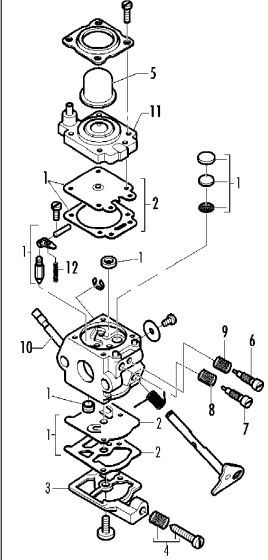

Number of Pages 1 of 5

Factory: IIQ - Valmadrera	Product Group: OP 93
Publication Number: MIPL2006_V050000002	Petrol Portable
Publication Date: 30/01/06	Sub Group 9433

FIGURE 4

FIGURE 1

FIGURE 3

FIGURE 2

Item	P/N McC	P/N ELX	Qty	DESCRIPTION
FIGURE 1				
1		FIGURE 2		
2	247936	538247936	1	crankcase kit (starter)
3	• 235900	538235900	1	ball bearing 6002(15/32/9)
4	• 235899	538235899	1	seeger
C 5	• 228872	538228872	1	seal 13-32-5 (S7)
6	247935	538247935	1	crankcase kit (Flywheel)
7	• 235899	538235899	1	seeger ring
8	• 235900	538235900	1	ball bearing 6002(15/32/9)
C 9	• 228872	538228872	1	seal 13-32-5 (S7)
B 13	247937	538247937	1	clutch assy
14	• 241269	538241269	2	pin
C 15	• 241270	538241270	1	clutch spring
16	• 236956	538236956	2	washer
17	241240	538241240	1	flywheel
18	235806	538235806	2	screw M5x20
C 19	241298	538241298	1	ignition coil
20	235808	538235808	2	screw M5x50
21	235804	538235804	2	screw M5x30
C 22	241541	538241541	1	tank mix assy
B 23	• 229809	538229809	1	hose fuel mm245
B 24	• 229743	538229743	1	hose fuel 150mm
C 25	• 235675	538235675	1	fuel tank grommet
A 26	240452	538240452	1	pick up fuel
B 27	236563	538236563	1	fuel cap ass'y
A 28	• 236564	538236564	1	cap gasket
29	242711	538242711	1	air filter cover
B 30	241523	538241523	1	air filter
31	235642	538235642	2	nut M5
32	235248	538235248	2	washer
33	237452	538237452	1	air filter box
A 34	227417	538227417	1	gasket
C 35	FIGURE 3/4			
36	227255	538227255	1	choke knob
A 37	227692	538227692	1	gasket
38	235248	538235248	2	washer
39	235803	538235803	2	screw M5x25
40	241266	538241266	1	crankshaft assy
C 41	• 235742	538235742	1	needle bearing Ø 9x14x12
C 42	227631	538227631	1	key
43	242800	538242800	1	starter pawl ass'y
44	235218	538235218	1	nut M8
C 45	242808	538242808	1	starter assy
B 46	• 249163	538249163	1	pulley/rope
A 47	• 227703	538227703	1	rope
48	• 240884	538240884	1	starter handle
49	• 227467	538227467	1	spring shield
B 50	• 227300	538227300	1	rewind spring
B 51	• 241781	538241781	2	pawl
52	• 241782	538241782	2	spring shield
B 53	• 111088	538111088	2	snap ring
54	241248	538241248	4	fuel tank grommet
55	236527	538236527	4	screw M6x16
C 56	241280	538241280	1	muffler gasket
C 57	241432	538241432	1	muffler assy
58	• 227236	538227236	1	clamp
59	• 227274	538227274	2	screw M5x60
60	227565	538227565	4	screw M5x25
A 61	92879	538092879	1	spark plug RDJ8J
62	242706	538242706	1	engine cover
63	241416	538241416	2	engine cover gasket