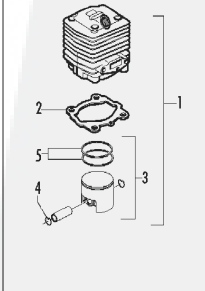

Number of Pages 1 of 5

Factory: IIQ - Valmadrera	Product Group: OP 93
Publication Number: MIPL2006_V050000002	Petrol Portable
Publication Date: 30/01/06	Sub Group 9433

FIGURE 4

FIGURE 1

FIGURE 3

FIGURE 2

Item	P/N McC	P/N ELX	Qty	DESCRIPTION
FIGURE 1				
1		FIGURE 2		
2	247936	538247936	1	crankcase kit (starter)
3	• 235900	538235900	1	ball bearing 6002(15/32/9)
4	• 235899	538235899	1	seeger
C 5	• 228872	538228872	1	seal 13-32-5 (S7)
6	247935	538247935	1	crankcase kit (Flywheel)
7	• 235899	538235899	1	seeger ring
8	• 235900	538235900	1	ball bearing 6002(15/32/9)
C 9	• 228872	538228872	1	seal 13-32-5 (S7)
B 13	247937	538247937	1	clutch assy
14	• 241269	538241269	2	pin
C 15	• 241270	538241270	1	clutch spring
16	• 236956	538236956	2	washer
17	241240	538241240	1	flywheel
18	235806	538235806	2	screw M5x20
C 19	241298	538241298	1	ignition coil
20	235808	538235808	2	screw M5x50
21	235804	538235804	2	screw M5x30
C 22	241541	538241541	1	tank mix assy
B 23	• 229809	538229809	1	hose fuel mm245
B 24	• 229743	538229743	1	hose fuel 150mm
C 25	• 235675	538235675	1	fuel tank grommet
A 26	240452	538240452	1	pick up fuel
B 27	236563	538236563	1	fuel cap ass'y
A 28	• 236564	538236564	1	cap gasket
29	242711	538242711	1	air filter cover
B 30	241523	538241523	1	air filter
31	235642	538235642	2	nut M5
32	235248	538235248	2	washer
33	237452	538237452	1	air filter box
A 34	227417	538227417	1	gasket
C 35	FIGURE 3/4			
36	227255	538227255	1	choke knob
A 37	227692	538227692	1	gasket
38	235248	538235248	2	washer
39	235803	538235803	2	screw M5x25
40	241266	538241266	1	crankshaft assy
C 41	• 235742	538235742	1	needle bearing Ø 9x14x12
C 42	227631	538227631	1	key
43	242800	538242800	1	starter pawl ass'y
44	235218	538235218	1	nut M8
C 45	242808	538242808	1	starter assy
B 46	• 249163	538249163	1	pulley/rope
A 47	• 227703	538227703	1	rope
48	• 240884	538240884	1	starter handle
49	• 227467	538227467	1	spring shield
B 50	• 227300	538227300	1	rewind spring
B 51	• 241781	538241781	2	pawl
52	• 241782	538241782	2	spring shield
B 53	• 111088	538111088	2	snap ring
54	241248	538241248	4	fuel tank grommet
55	236527	538236527	4	screw M6x16
C 56	241280	538241280	1	muffler gasket
C 57	241432	538241432	1	muffler assy
58	• 227236	538227236	1	clamp
59	• 227274	538227274	2	screw M5x60
60	227565	538227565	4	screw M5x25
A 61	92879	538092879	1	spark plug RDJ8J
62	242706	538242706	1	engine cover
63	241416	538241416	2	engine cover gasket