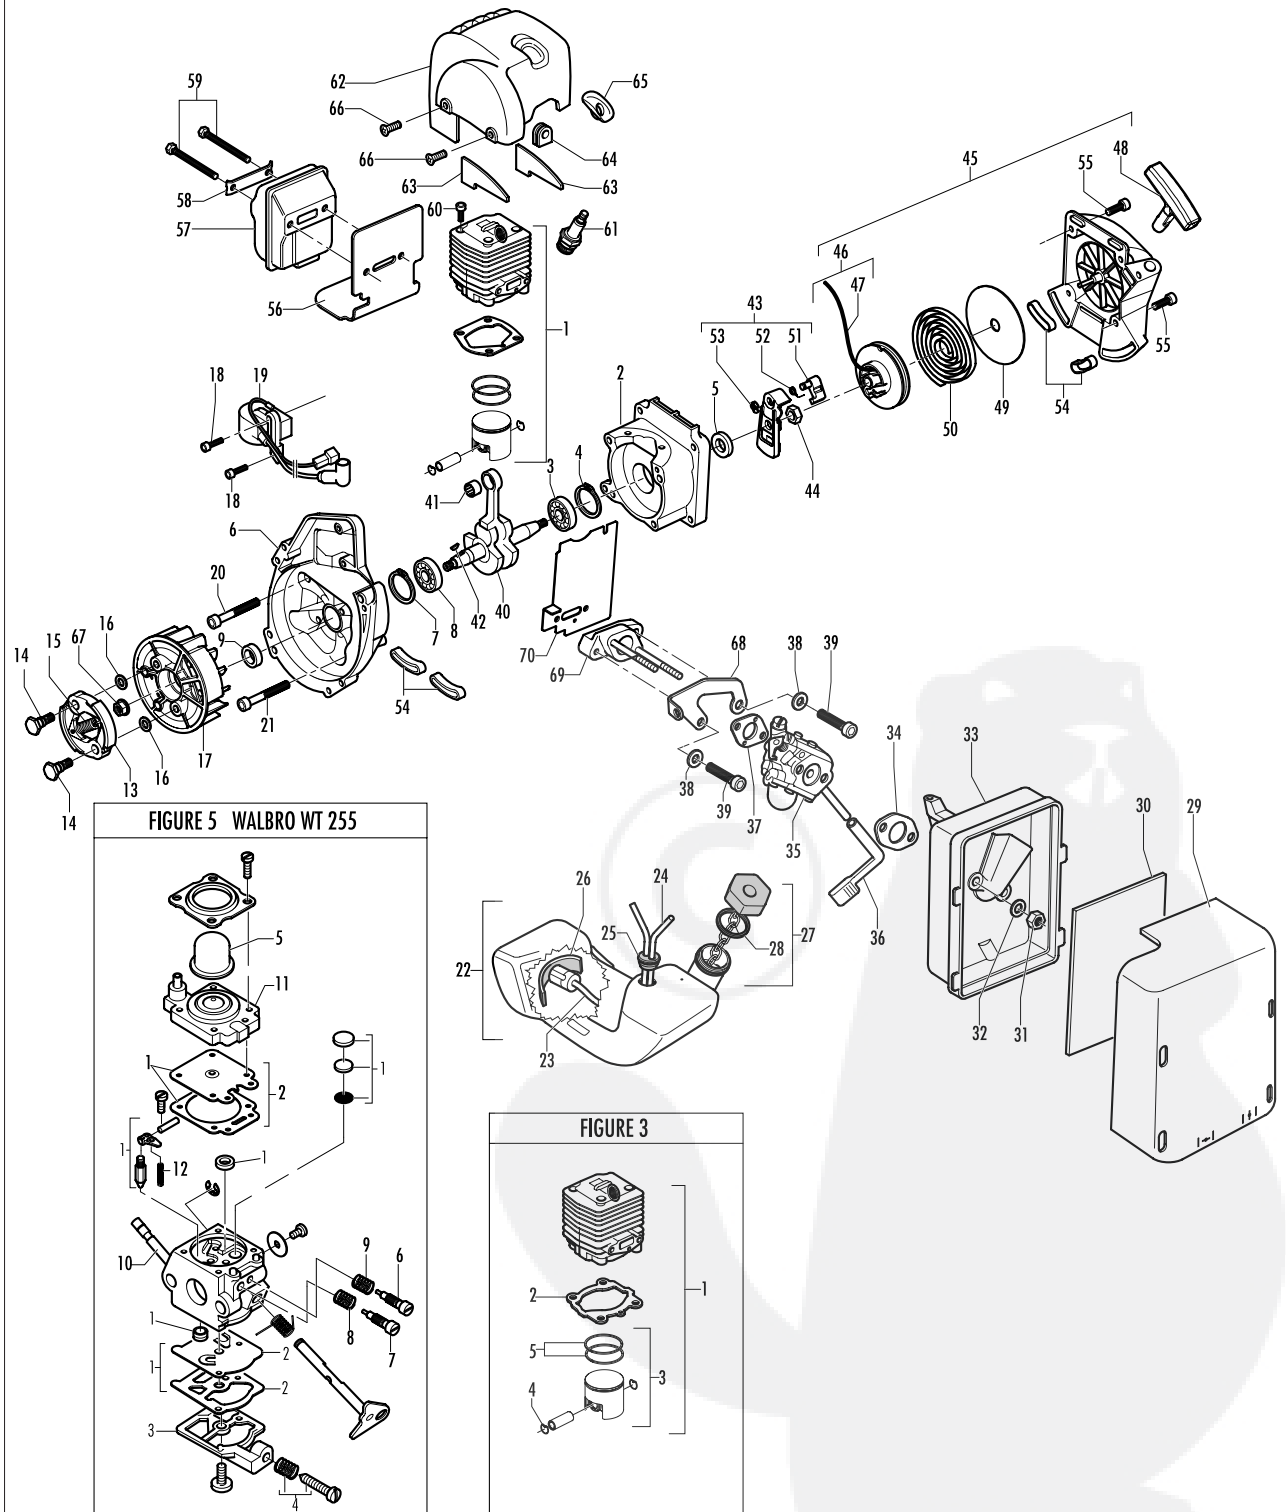

brand	PARTNER

date	SEPT/03	SHEET 1/4

Model	Prefix
B 380	03

Product number
953900184

FIGURE 1