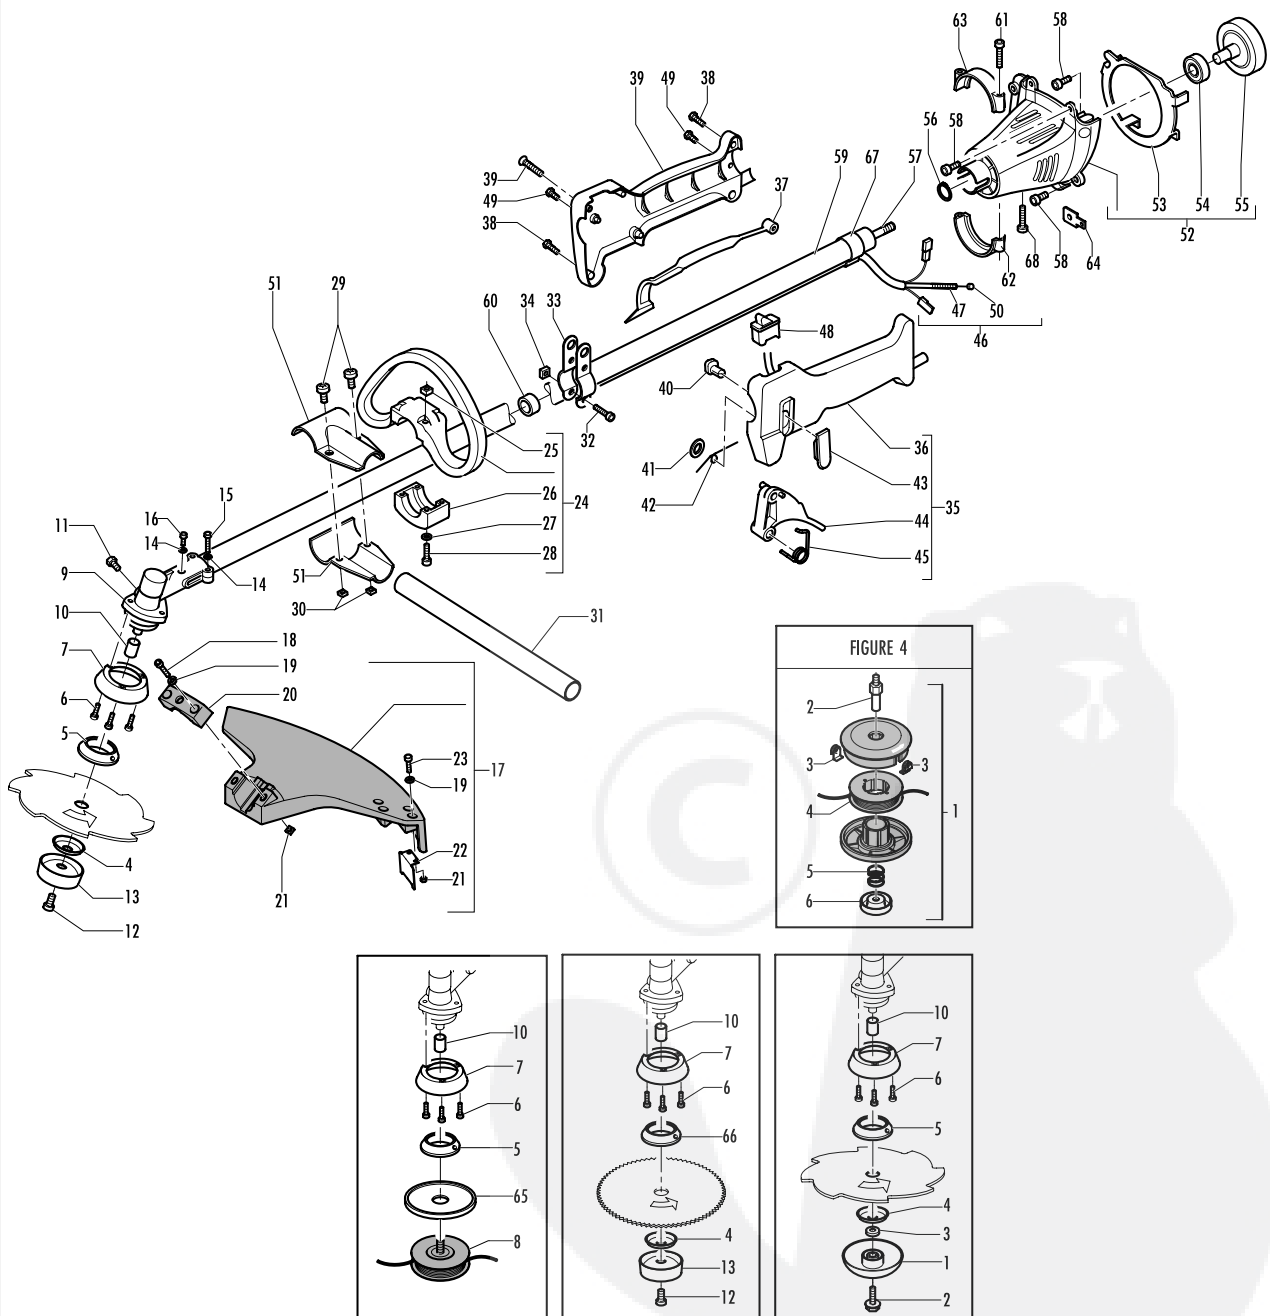

brand	PARTNER

date	SEPT/03	SHEET 3/4

Model	Prefix
B 380	03

Product number
953900184

FIGURE 2