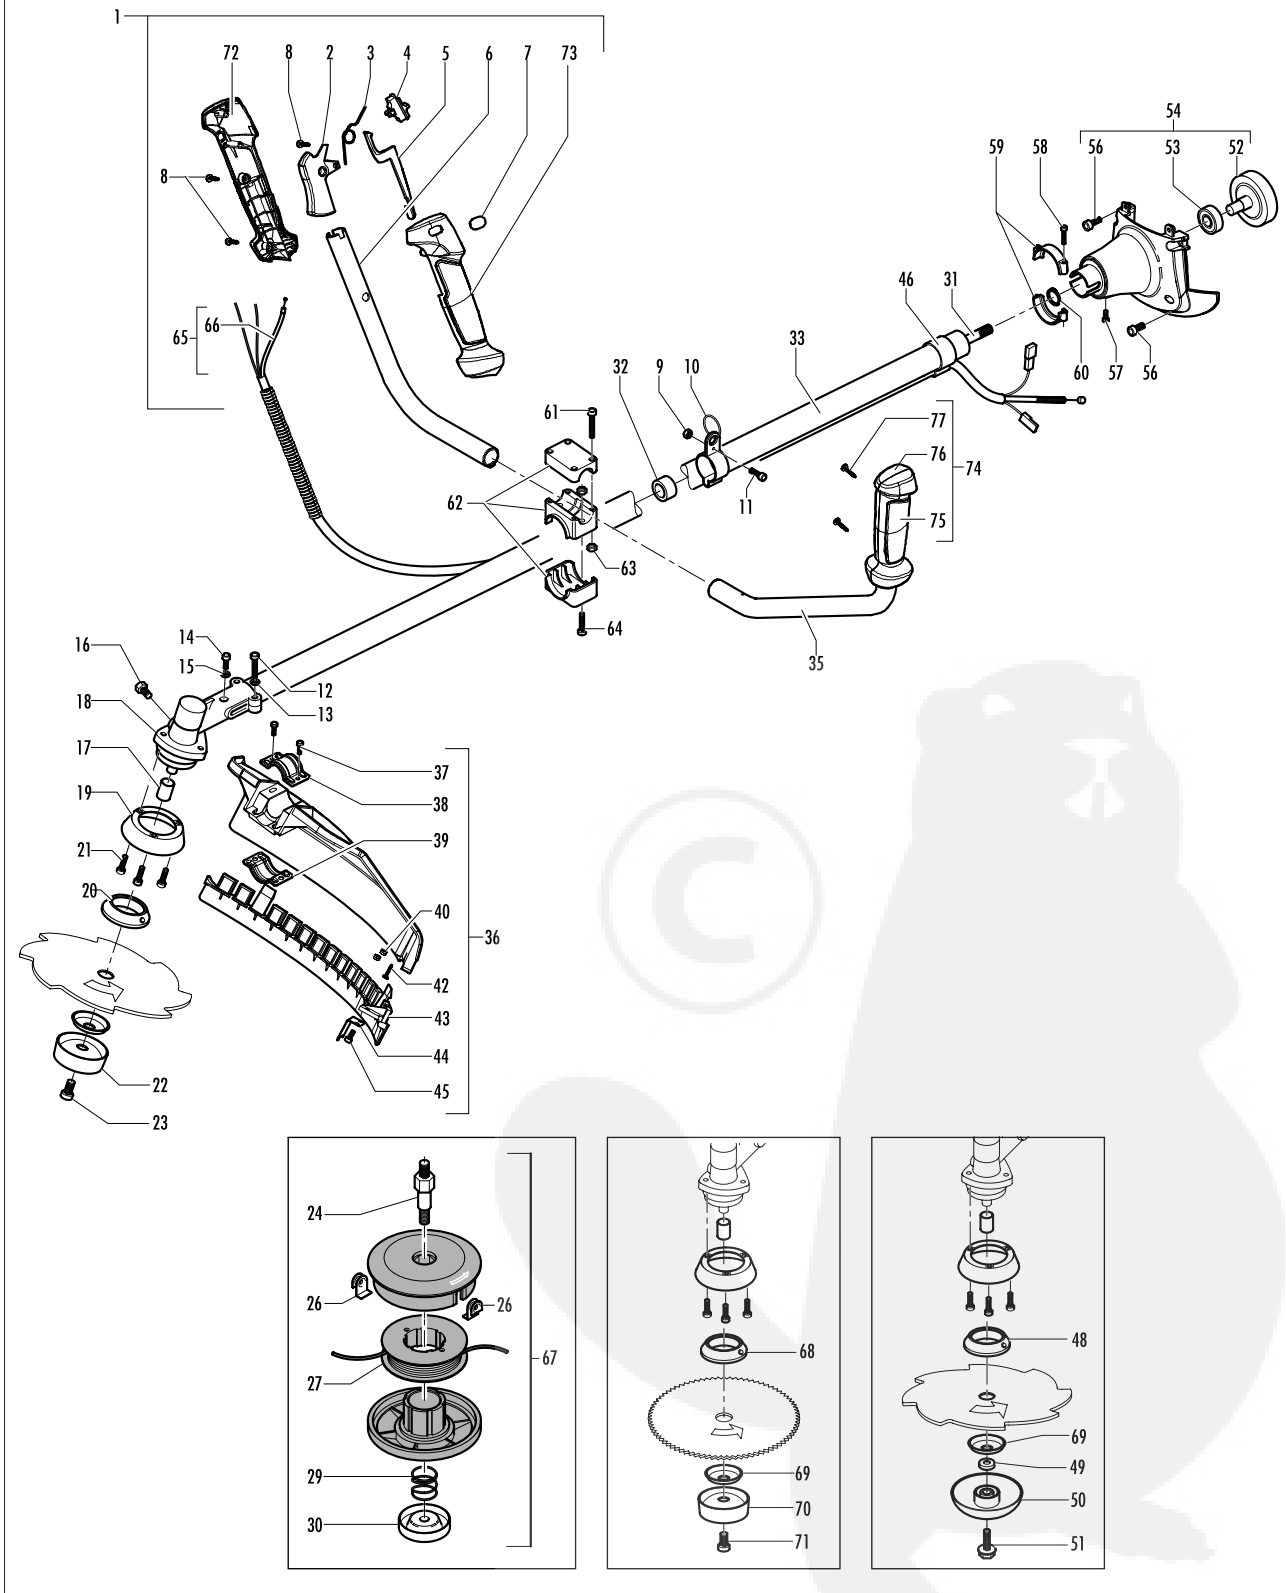

brand	MCCULLOCH

date	APR/03	SHEET 3/4

Model	Prefix
B 422 X	01

Product number
953900396

FIGURE 2