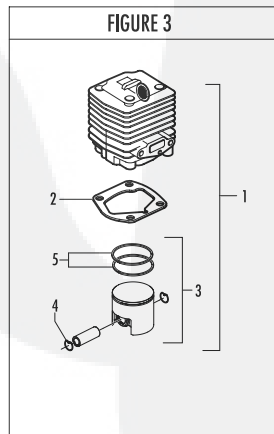

brand	PARTNER

date	APR/03	SHEET 1/4

Model	Prefix
B422 X	01

Product number
953900396

FIGURE 1