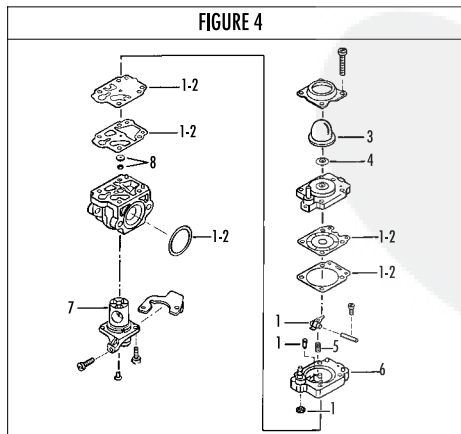

brand	PARTNER

date	APR/03	SHEET 1/4

Model	Prefix
B422 X	01

Product number
953900396

FIGURE 1