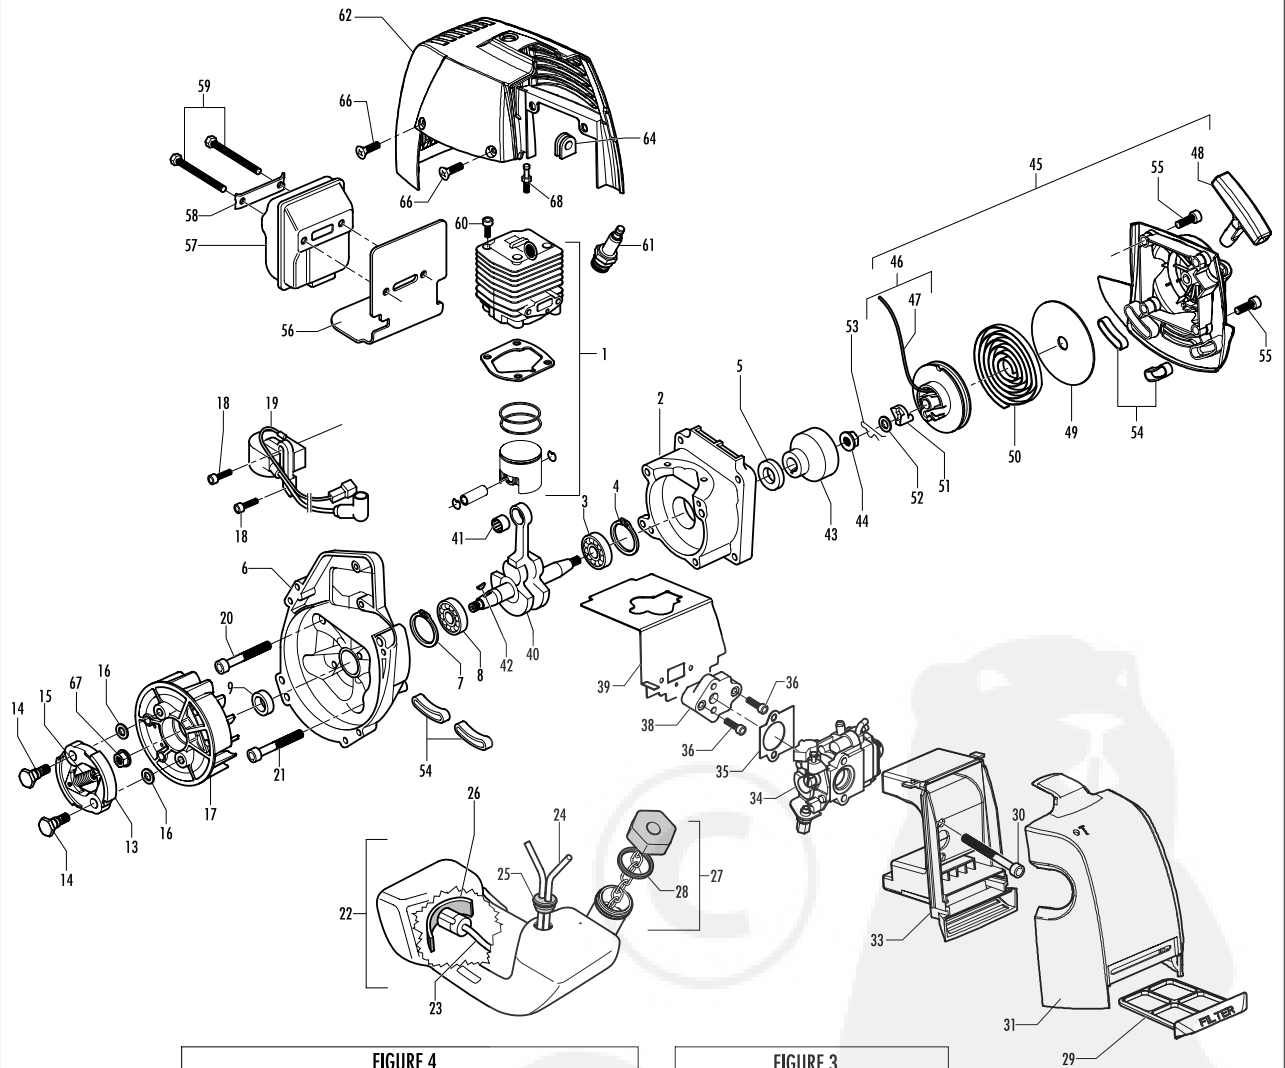

brand	PARTNER

date	APR/03	SHEET 1/4

Model	Prefix
B422 X	01

Product number
953900396

FIGURE 1