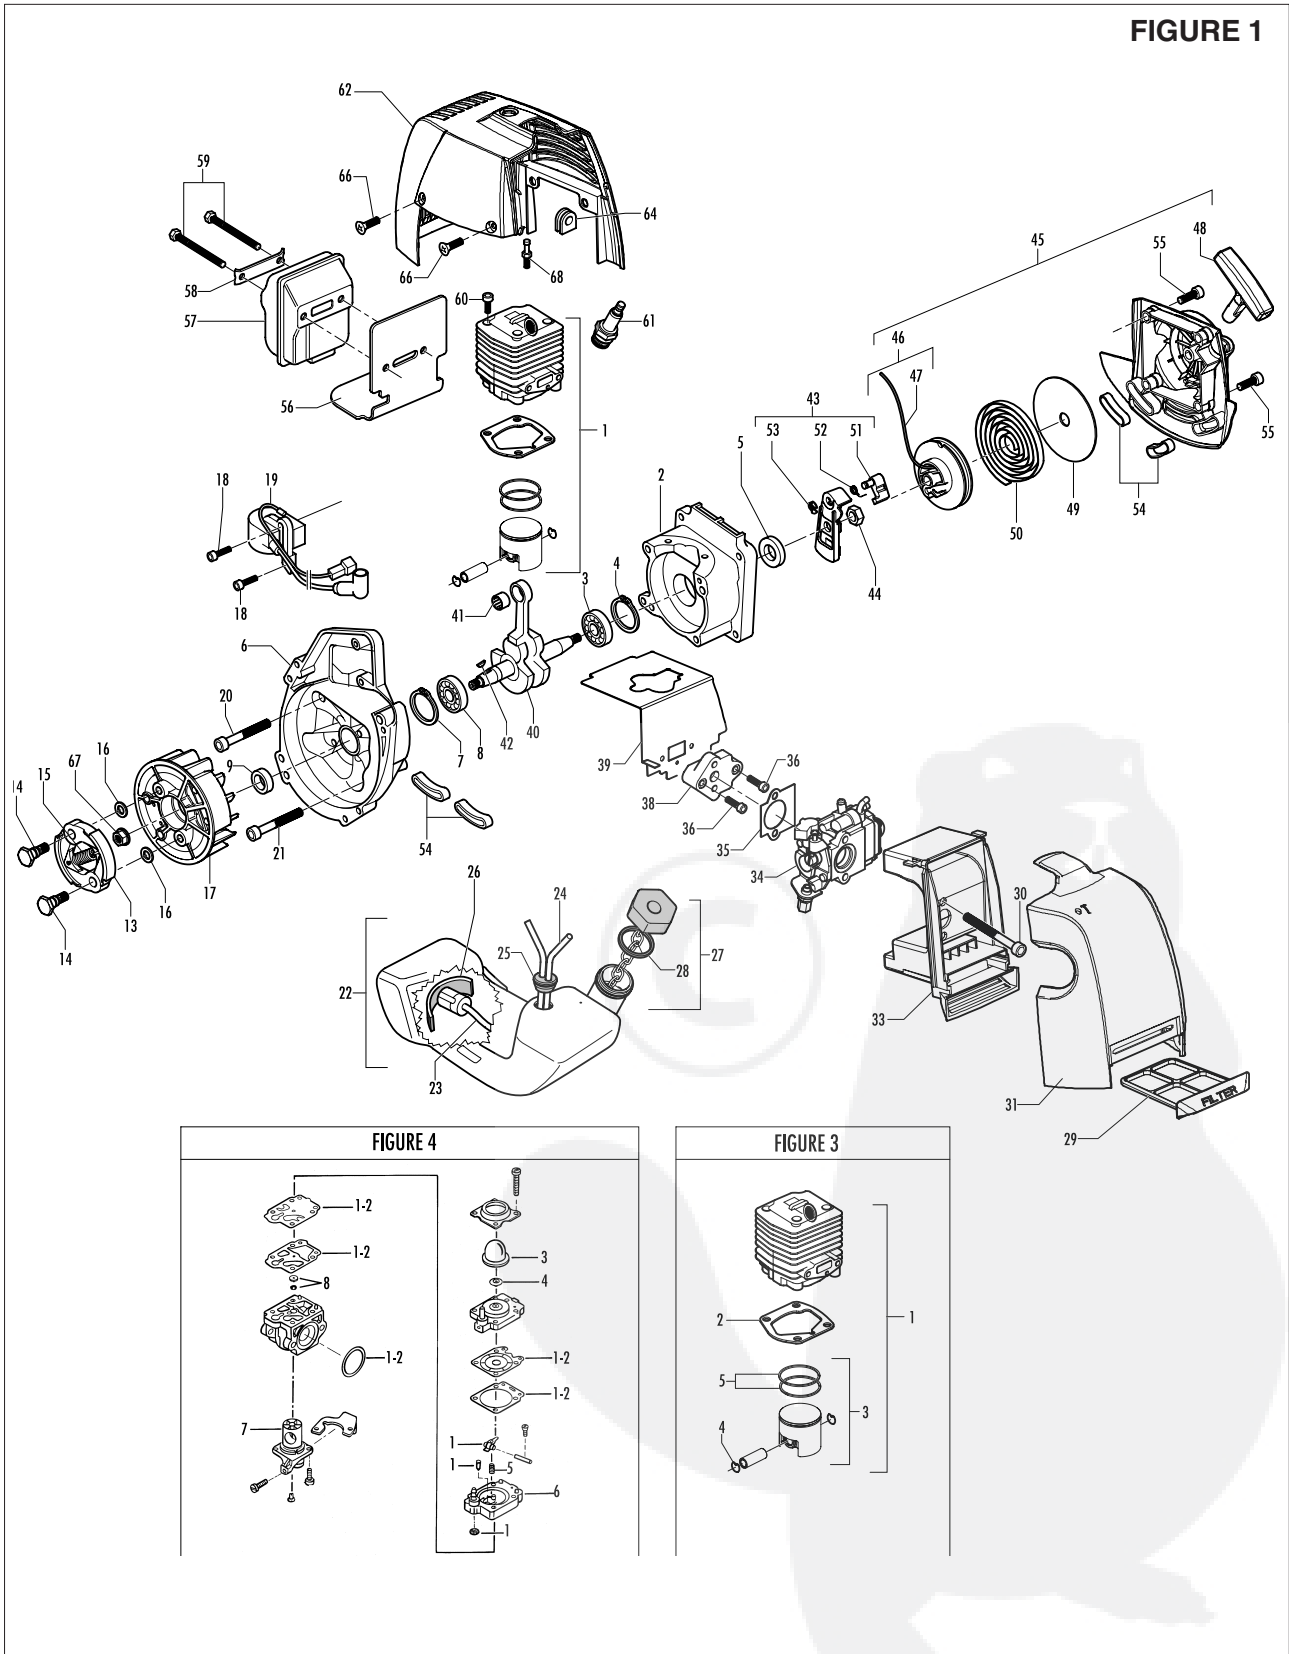

brand	PARTNER

date	MAY/03	SHEET 1/4

Model	Prefix
B 422X	02

Product number
953900396