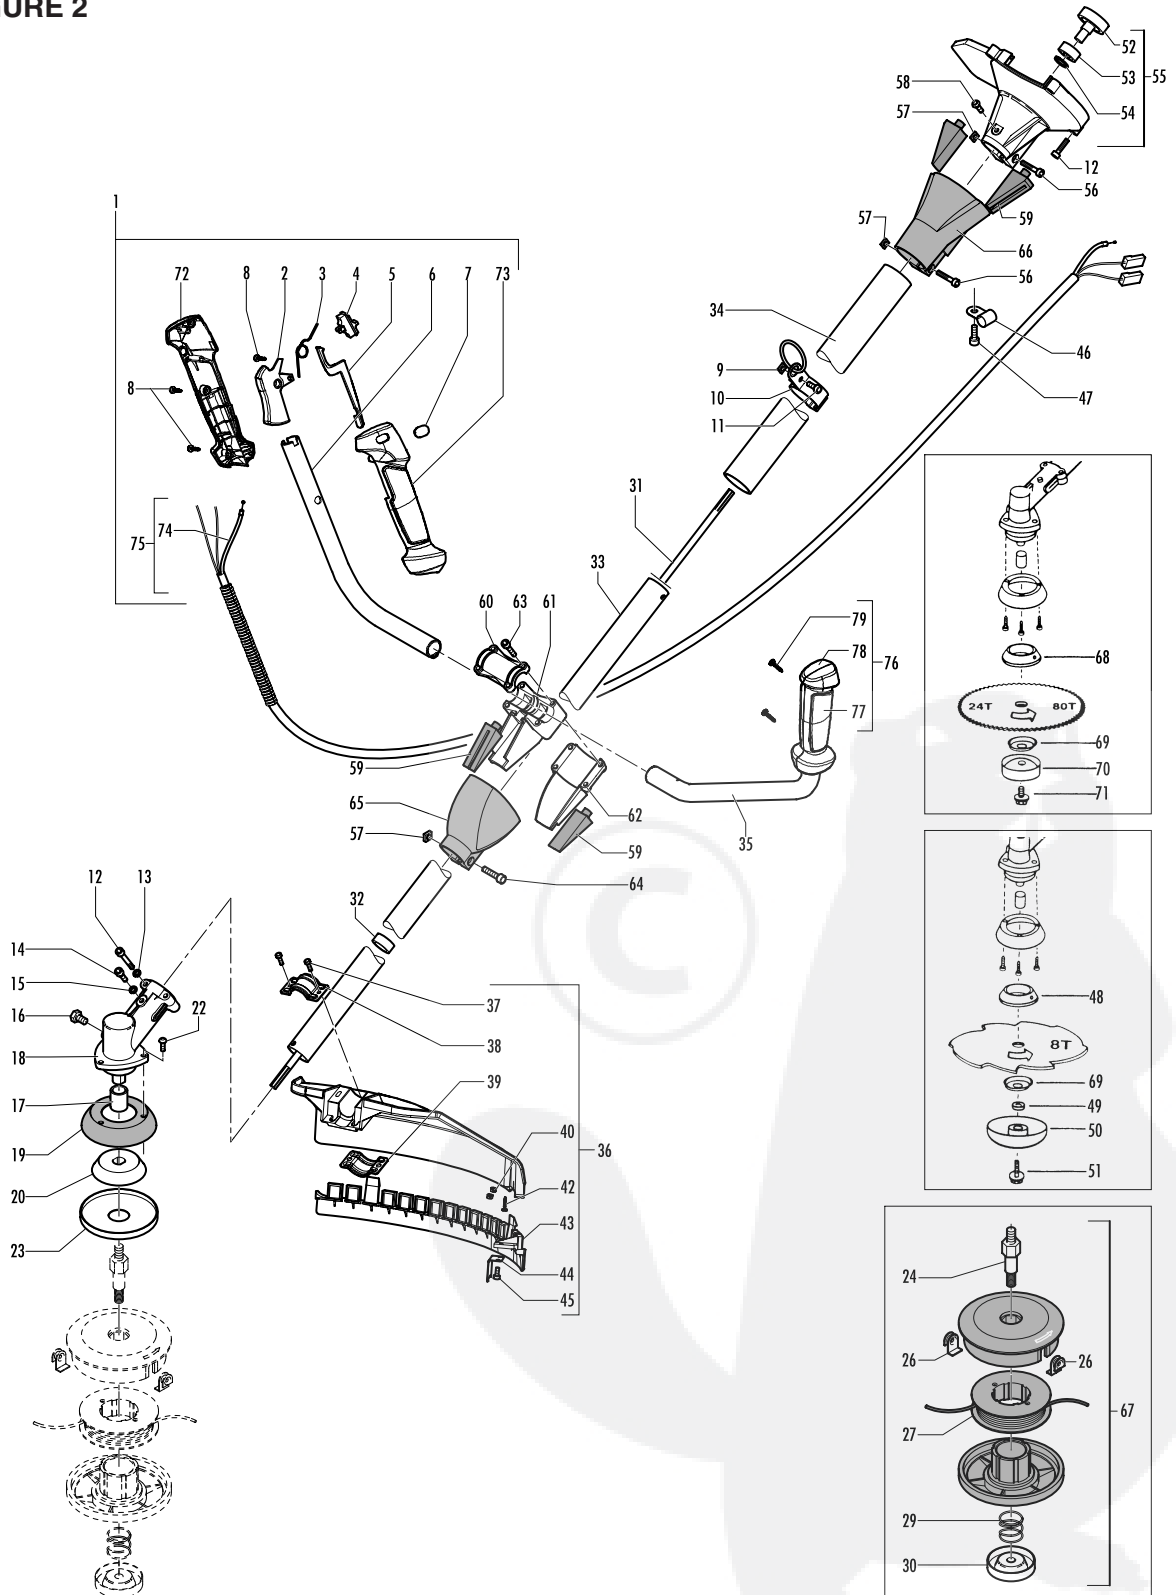

brand	PARTNER

date	MAY/03	SHEET 3/4

Model	Prefix
B 422X	02

Product number
953900396

FIGURE 2