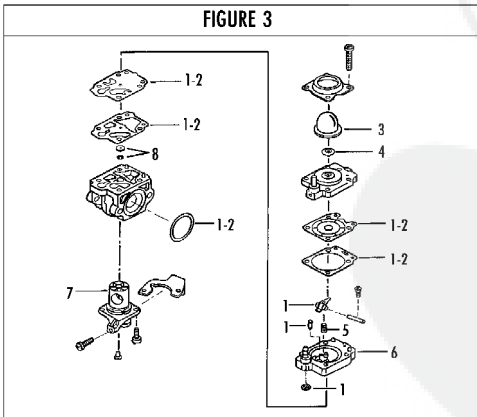

## Service

FIGURE 1

FIGURE 3

FIGURE 2

Item	P/N McC	P/N ELX	Qty	DESCRIPTION
<b>FIGURE 1</b>				
C	1	FIGURE 2		
	2	247936	1	Carter kit (starter)
	3	• 235900	1	ball bearing 6002 15/32/9
	4	• 235899	1	seeger ring
C	5	• 228872	1	seal 13-32-5 (S7)
	6	247935	1	Carter kit (flyweel)
	7	• 235899	1	seeger ring
	8	• 235900	1	ball bearing 6002 15/32/9
C	9	• 228872	1	seal 13-32-5 (S7)
B	13	248808	1	clutch assy
	14	• 242369	2	clutch rod
C	15	• 241270	1	clutch spring elite
	16	• 236956	2	washer
	17	242673	1	flywheel
	18	235806	2	screw M5 X 20 TCE
C	19	242783	1	ignition coil
	20	235808	2	screw M5 X 50 TCE
	21	235804	2	screw M5x30
C	22	241541	1	tank mix ass.
B	23	• 229809	1	hose-fuel mm245
B	24	• 229743	1	hose fuel mm150
C	25	• 235675	1	fueltank grommet
A	26	240452	1	pick up fuel
B	27	242484	1	fuel cap assy
A	28	• 236564	1	cap gasket
B	29	242581	1	air filter
	30	235808	2	screw M5 X 50 TCE
	31	242580	1	air filter cover
	33	249136	1	box air filter
C	34	FIGURE 3		
A	35	241281	1	gasket
	36	235806	2	screw M5 X 20 TCE
C	38	241481	1	carb. Spacer
C	39	242855	1	gasket
	40	241267	1	crankshaft ass'y
C	41	227329	1	bearing-needle
	43	242632	2	grommet fuel tank elite
	44	235218	1	nut M8
C	45	242806	1	starter assy
B	46	• 249163	1	pulley/rope
A	47	• 227703	1	rope
	48	• 240884	1	starter-handle
	49	• 227467	1	shield spring
B	50	• 227300	1	spring rewind
	51	• 242786	1	seeger
	52	• 227470	1	washer
	53	242800	1	starter pawl ass'y
B	54	• 241781	2	pawl
B	55	• 241782	2	spring
	56	• 111088	2	snap ring
C	57	241432	1	muffler assy elite
	58	• 227236	1	clamp
	59	• 227274	2	screw M5X60
	60	• 227259	2	washer
A	61	92878	1	spark plug RDJ6J
	62	249420	1	engine cover

Item	P/N McC	P/N ELX	Qty	DESCRIPTION
	64	236322	1	grommet
	66	240688	2	screw m5x14 + washer
	67	235218	1	nut M8
	68	94273	1	valve-comp release
	69	235214	4	screw M6x20
C	70	242854	1	gasket
	71	241248	2	fuel tank grommet (flywheel)
	72	227565	4	screw M5X25