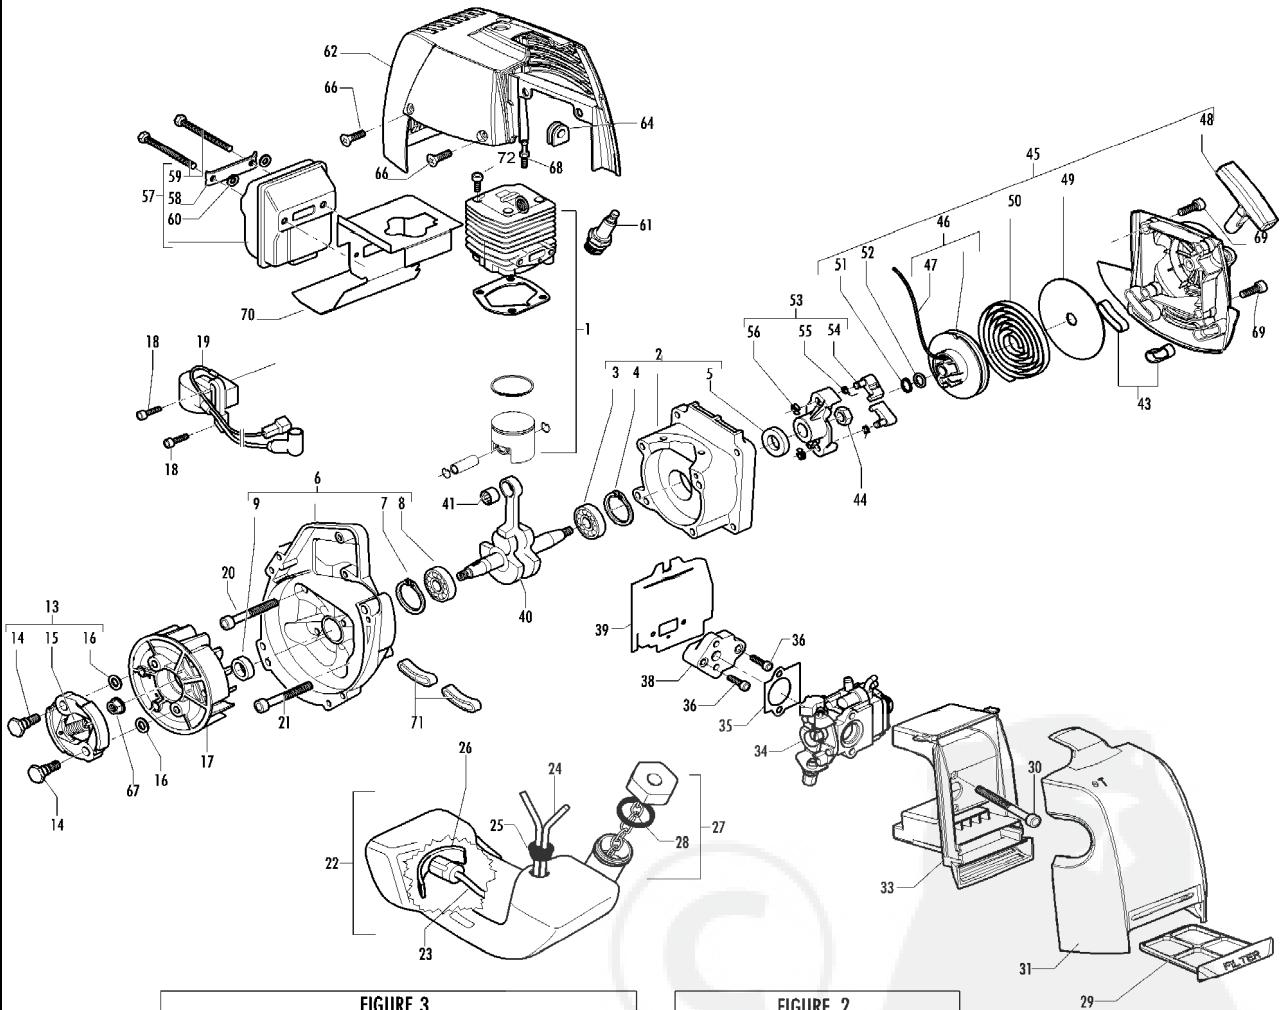

## Service

FIGURE 1

FIGURE 3

FIGURE 2

Item	P/N McC	P/N ELX	Qty	DESCRIPTION
<b>FIGURE 1</b>				
C	1	FIGURE 2		
	2	247936	1	Carter kit (starter)
	3	• 235900	1	ball bearing 6002 15/32/9
	4	• 235899	1	seeger ring
C	5	• 228872	1	seal 13-32-5 (S7)
	6	247935	1	Carter kit (flyweel)
	7	• 235899	1	seeger ring
	8	• 235900	1	ball bearing 6002 15/32/9
C	9	• 228872	1	seal 13-32-5 (S7)
B	13	248808	1	clutch assy
	14	• 242369	2	clutch rod
C	15	• 241270	1	clutch spring elite
	16	• 236956	2	washer
	17	242673	1	flywheel
	18	235806	2	screw M5 X 20 TCE
C	19	242783	1	ignition coil
	20	235808	2	screw M5 X 50 TCE
	21	235804	2	screw M5x30
C	22	241541	1	tank mix ass.
B	23	• 229809	1	hose-fuel mm245
B	24	• 229743	1	hose fuel mm150
C	25	• 235675	1	fueltank grommet
A	26	240452	1	pick up fuel
B	27	242484	1	fuel cap assy
A	28	• 236564	1	cap gasket
B	29	242581	1	air filter
	30	235808	2	screw M5 X 50 TCE
	31	242580	1	air filter cover
	33	249136	1	box air filter
C	34	FIGURE 3		
A	35	241281	1	gasket
	36	235806	2	screw M5 X 20 TCE
C	38	241481	1	carb. Spacer
C	39	242855	1	gasket
	40	241267	1	crankshaft ass'y
C	41	227329	1	bearing-needle
	43	242632	2	grommet fuel tank elite
	44	235218	1	nut M8
C	45	242806	1	starter assy
B	46	• 249163	1	pulley/rope
A	47	• 227703	1	rope
	48	• 240884	1	starter-handle
	49	• 227467	1	shield spring
B	50	• 227300	1	spring rewind
	51	• 242786	1	seeger
	52	• 227470	1	washer
	53	242800	1	starter pawl ass'y
B	54	• 241781	2	pawl
B	55	• 241782	2	spring
	56	• 111088	2	snap ring
C	57	241432	1	muffler assy elite
	58	• 227236	1	clamp
	59	• 227274	2	screw M5X60
	60	• 227259	2	washer
A	61	92878	1	spark plug RDJ6J
	62	249420	1	engine cover