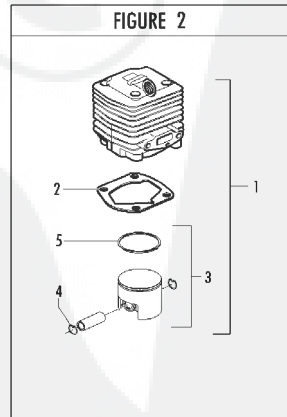

## Service

FIGURE 1

FIGURE 3

FIGURE 2

Item	P/N McC	P/N ELX	Qty	DESCRIPTION
<b>FIGURE 1</b>				
C	1	FIGURE 2		
	2	247936	1	Carter kit (starter)
	3	• 235900	1	ball bearing 6002 15/32/9
	4	• 235899	1	seeger ring
C	5	• 228872	1	seal 13-32-5 (S7)
	6	247935	1	Carter kit (flyweel)
	7	• 235899	1	seeger ring
	8	• 235900	1	ball bearing 6002 15/32/9
C	9	• 228872	1	seal 13-32-5 (S7)
B	13	248808	1	clutch assy
	14	• 242369	2	clutch rod
C	15	• 241270	1	clutch spring elite
	16	• 236956	2	washer
	17	242673	1	flywheel
	18	235806	2	screw M5 X 20 TCE
C	19	242783	1	ignition coil
	20	235808	2	screw M5 X 50 TCE
	21	235804	2	screw M5x30
C	22	241541	1	tank mix ass.
B	23	• 229809	1	hose-fuel mm245
B	24	• 229743	1	hose fuel mm150
C	25	• 235675	1	fueltank grommet
A	26	240452	1	pick up fuel
B	27	242484	1	fuel cap assy
A	28	• 236564	1	cap gasket
B	29	242581	1	air filter
	30	235808	2	screw M5 X 50 TCE
	31	242580	1	air filter cover
	33	249136	1	box air filter
C	34	FIGURE 3		
A	35	241281	1	gasket
	36	235806	2	screw M5 X 20 TCE
C	38	241481	1	carb. Spacer
C	39	242855	1	gasket
	40	241267	1	crankshaft ass'y
C	41	227329	1	bearing-needle
	43	242632	2	grommet fuel tank elite
	44	235218	1	nut M8
C	45	242806	1	starter assy
B	46	• 249163	1	pulley/rope
A	47	• 227703	1	rope
	48	• 240884	1	starter-handle
	49	• 227467	1	shield spring
B	50	• 227300	1	spring rewind
	51	• 242786	1	seeger
	52	• 227470	1	washer
	53	242800	1	starter pawl ass'y
B	54	• 241781	2	pawl
B	55	• 241782	2	spring
	56	• 111088	2	snap ring
C	57	241432	1	muffler assy elite
	58	• 227236	1	clamp
	59	• 227274	2	screw M5X60
	60	• 227259	2	washer
A	61	92878	1	spark plug RDJ6J
	62	249420	1	engine cover

Item	P/N McC	P/N ELX	Qty	DESCRIPTION
	64	236322	1	grommet
	66	240688	2	screw m5x14 + washer
	67	235218	1	nut M8
	68	94273	1	valve-comp release
	69	235214	4	screw M6x20
C	70	242854	1	gasket
	71	241248	2	fuel tank grommet (flywheel)
	72	227565	4	screw M5X25