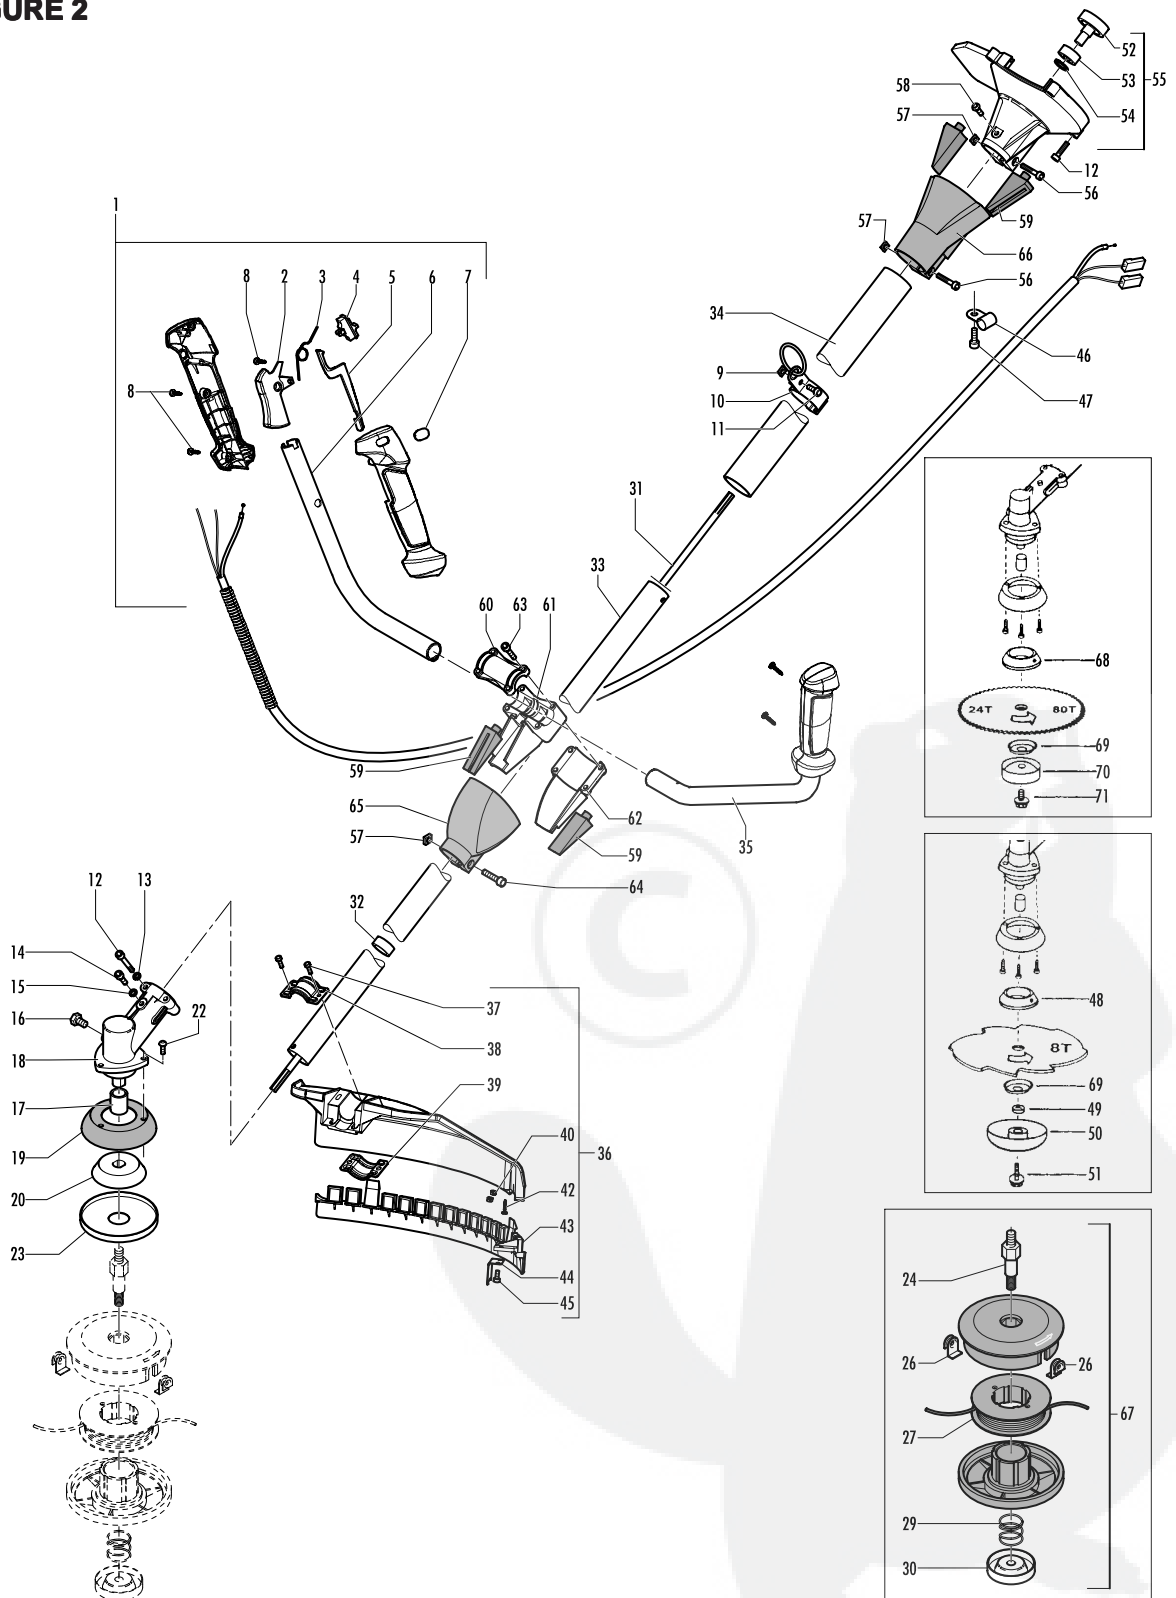

brand	PARTNER

date	MAR/03	SHEET 3/4

Model	Prefix
B 472X	01

Product number
953900399

FIGURE 2