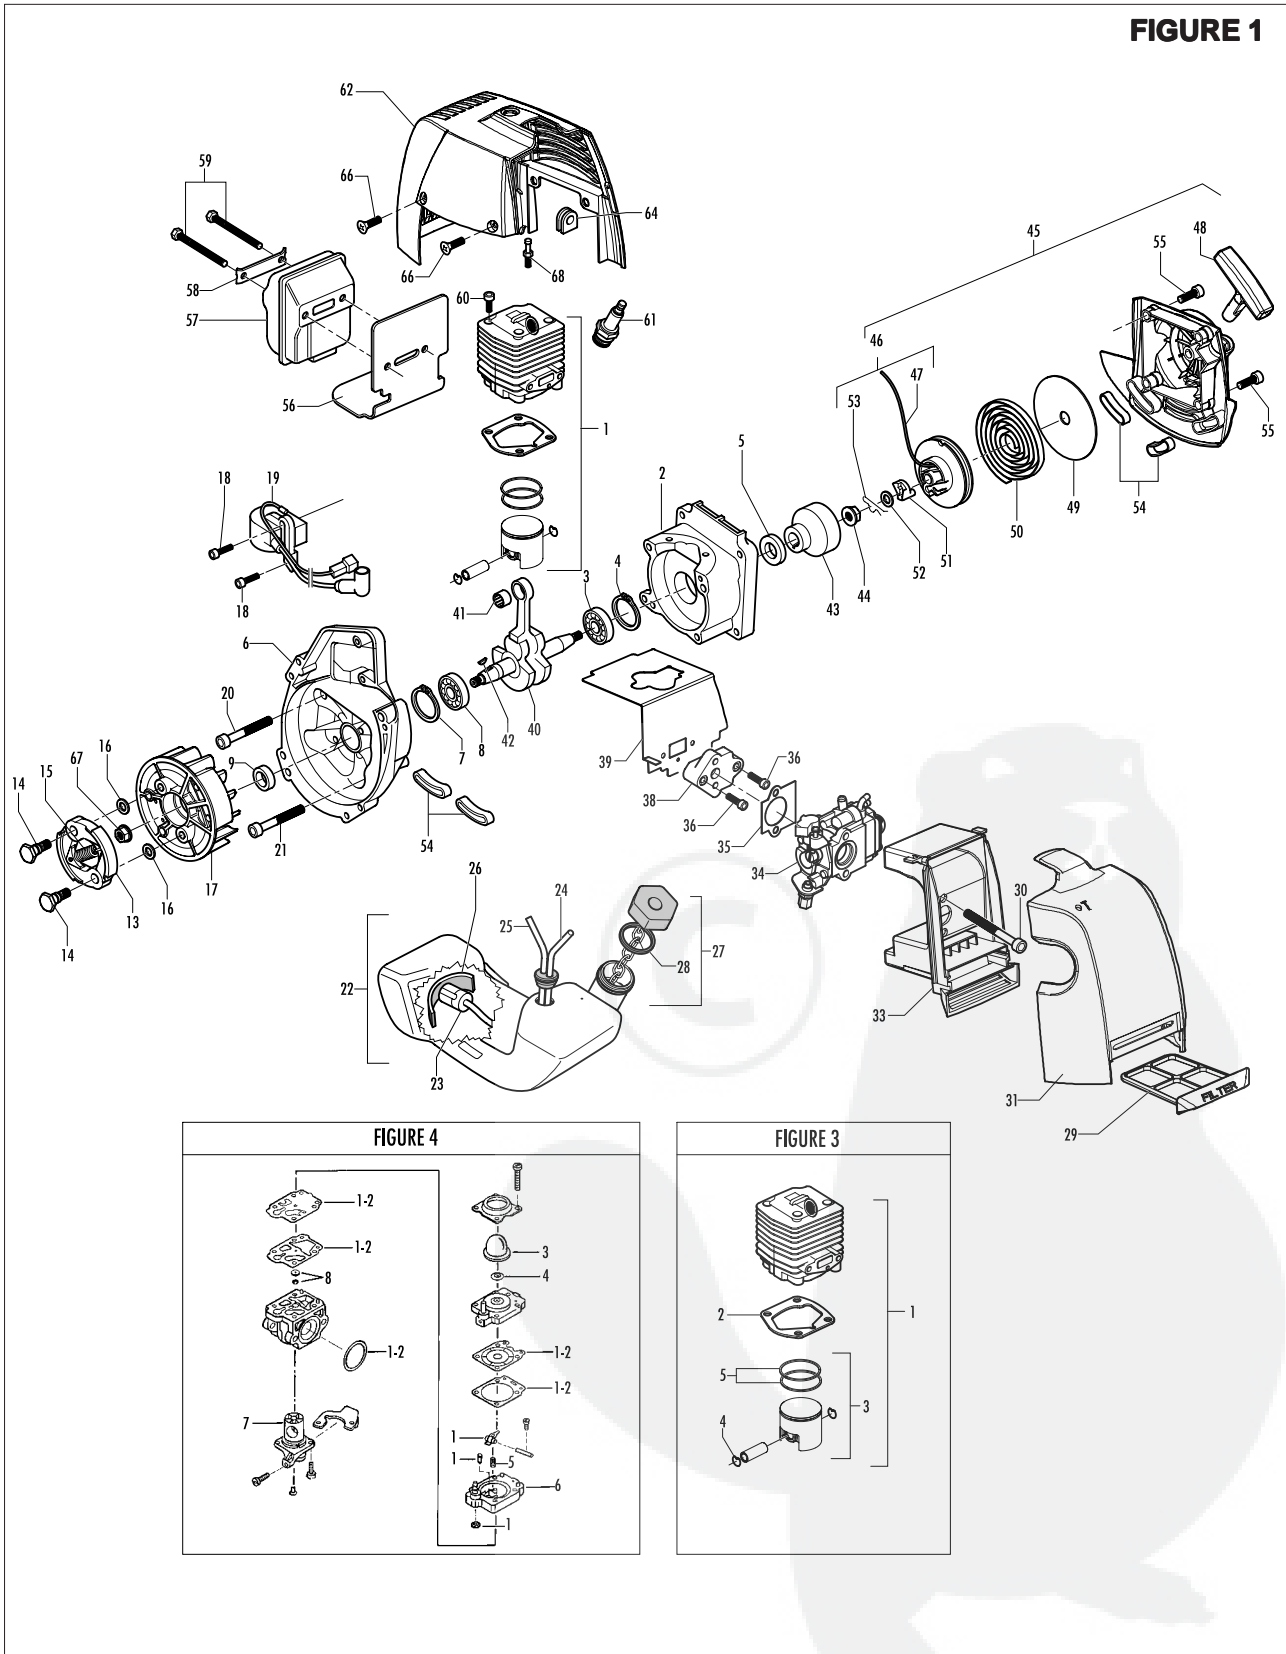

brand	PARTNER

date	MAR/03	SHEET 1/4

Model	Prefix
B 472X	01

Product number
953900399