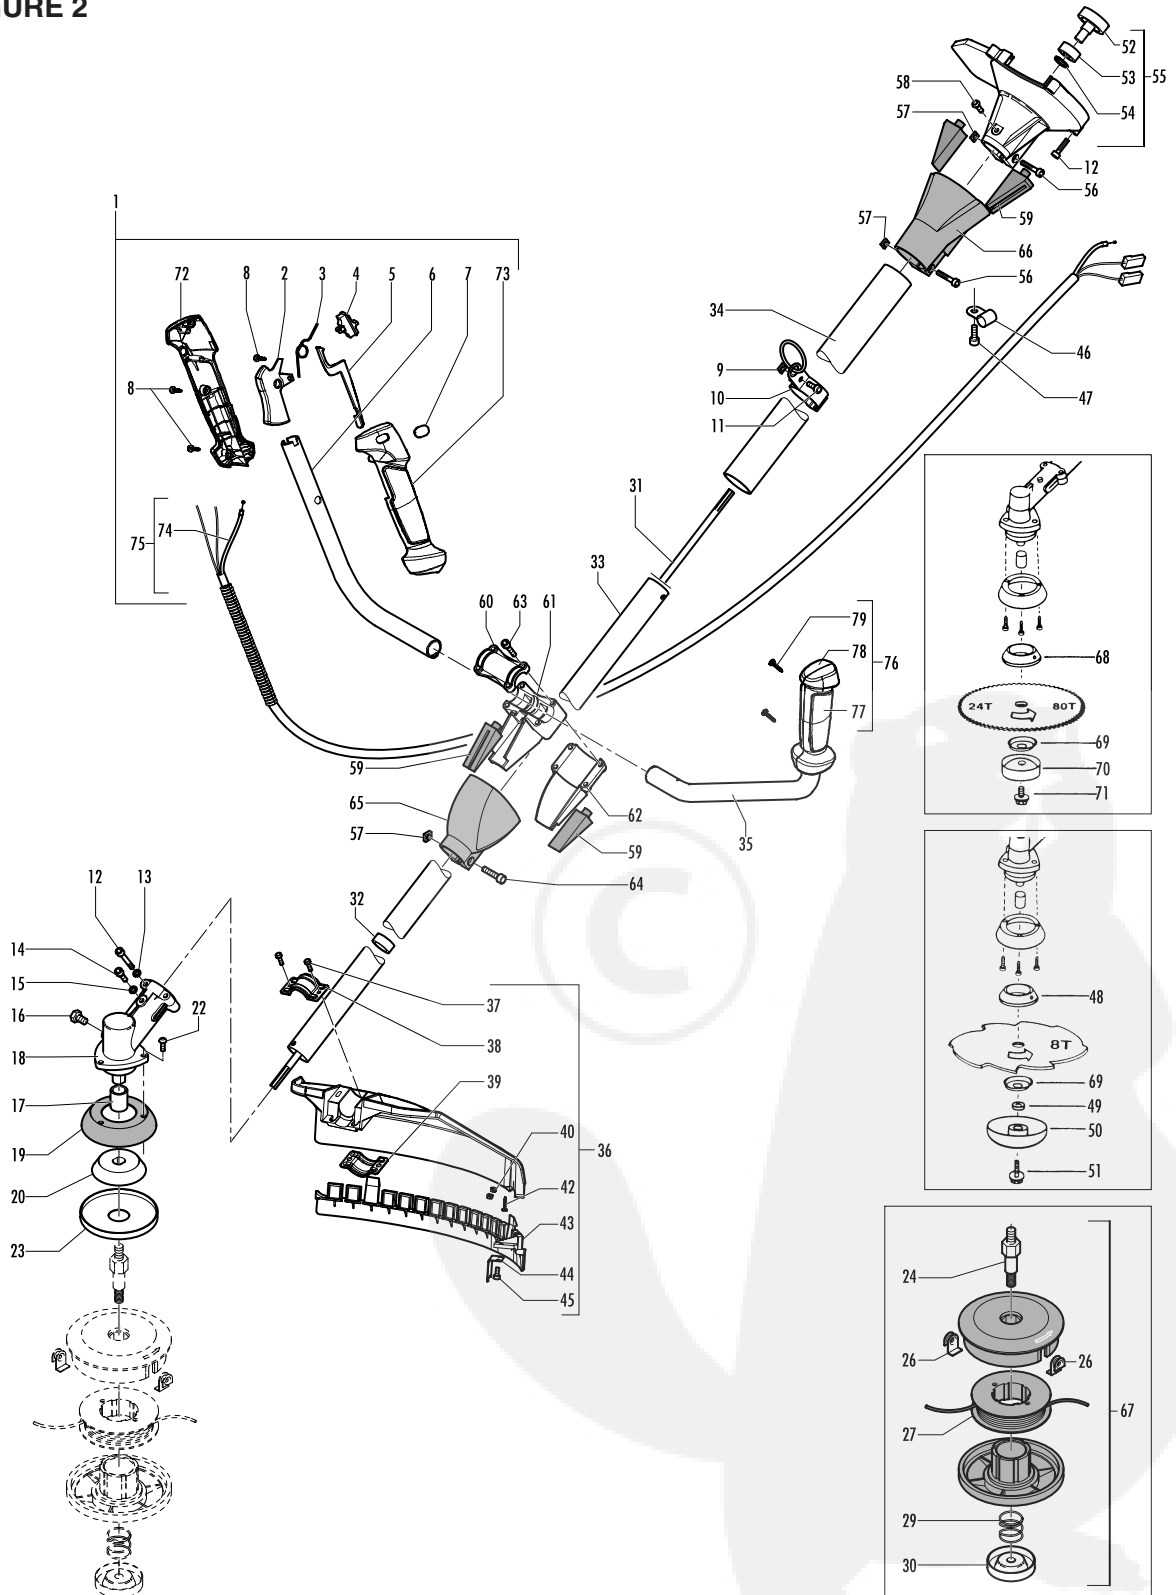

brand	PARTNER

date	MAY/03	SHEET 3/4

Model	Prefix
B 472X	02

Product number
953900399

FIGURE 2