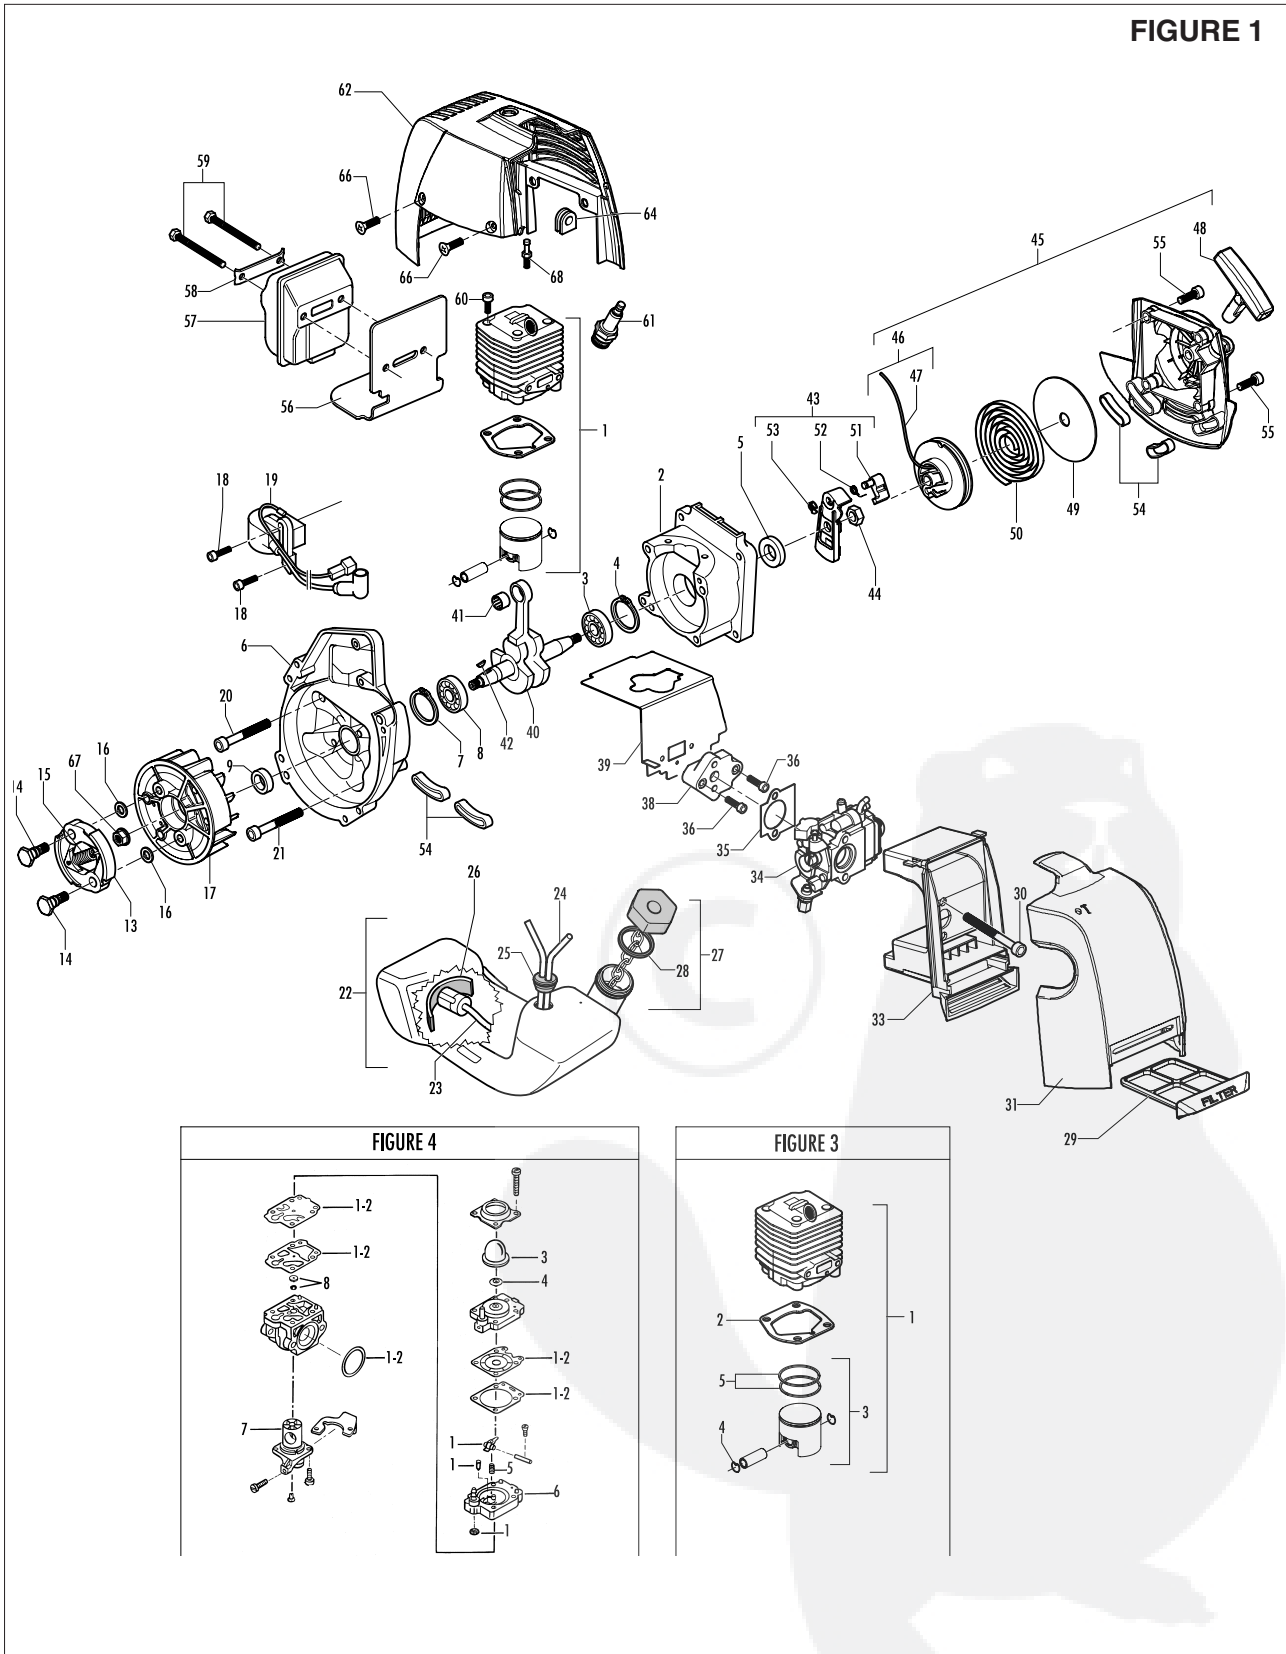

brand	PARTNER

date	MAT/03	SHEET 1/4

Model	Prefix
B 472X	02

Product number
953900399