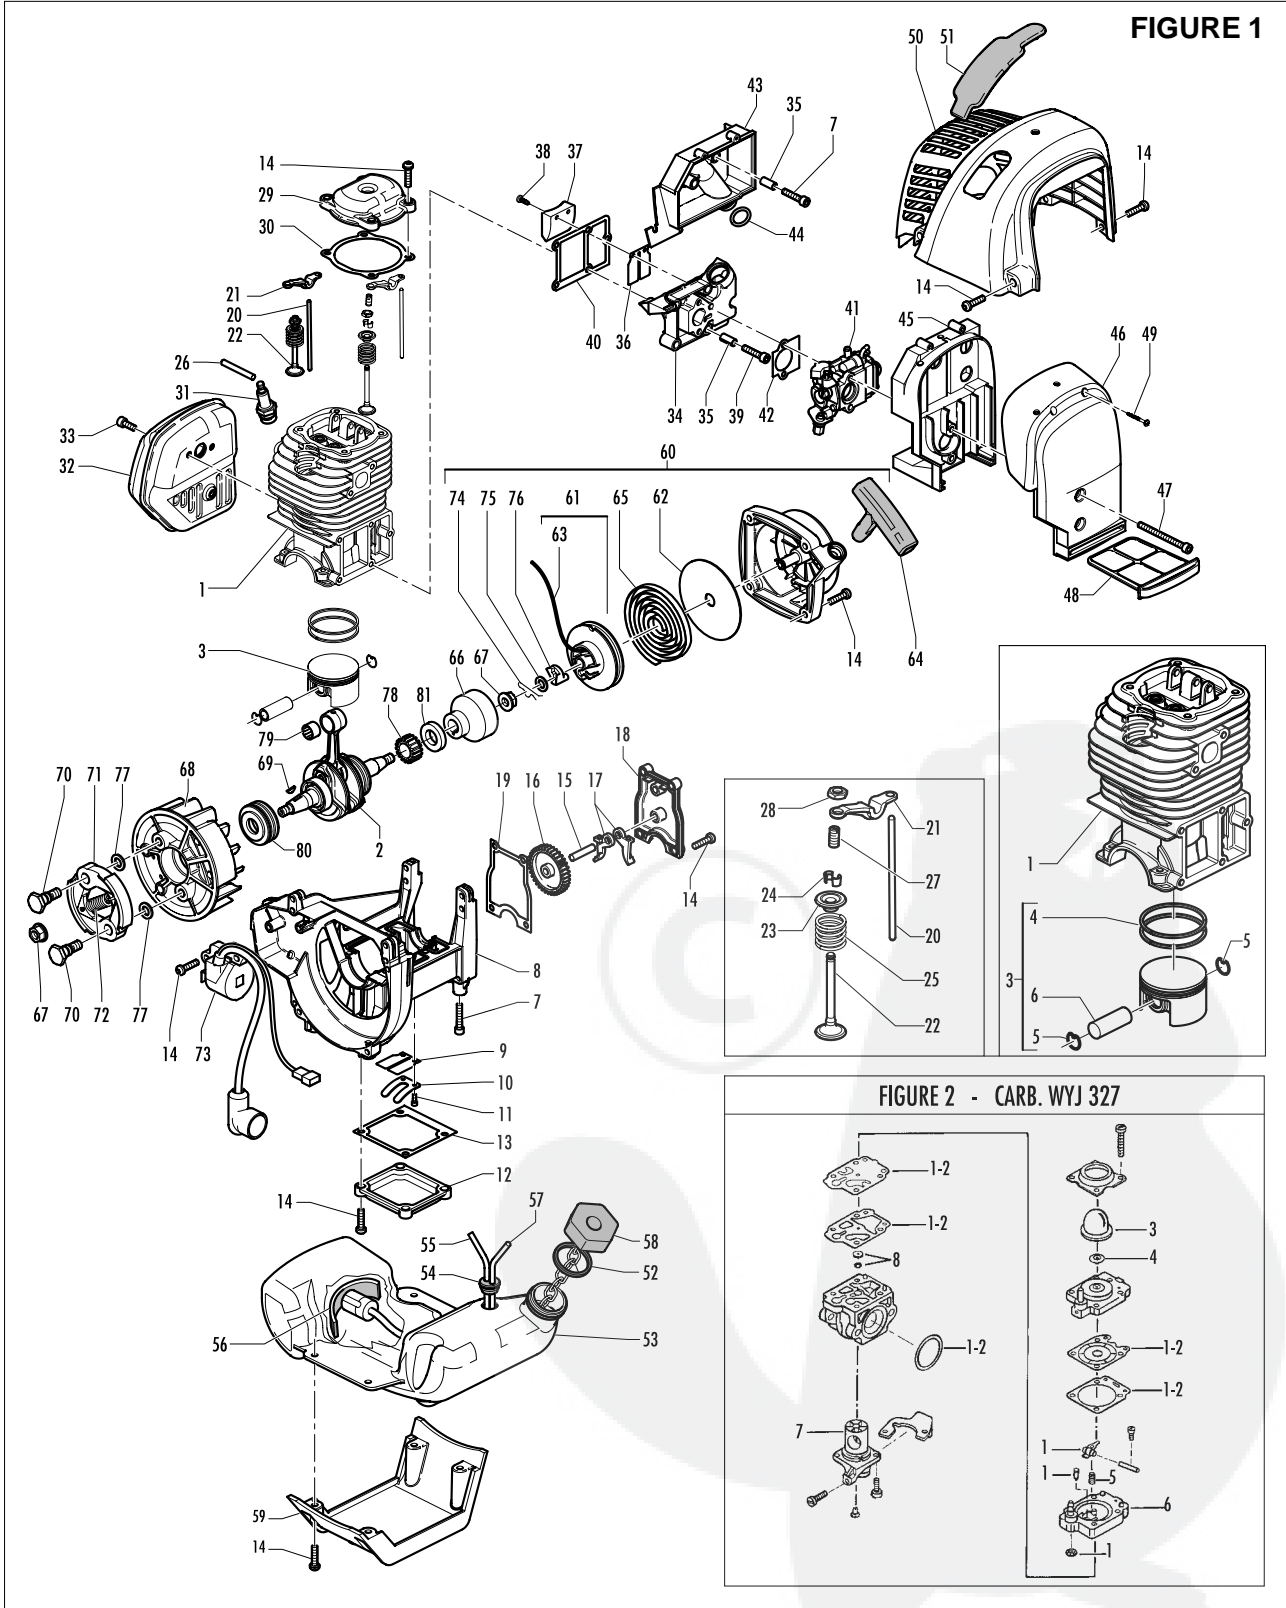

brand	PARTNER

date	MAR/03	SHEET 1/4

Model	Prefix
B 522M	01

Product number
953900405