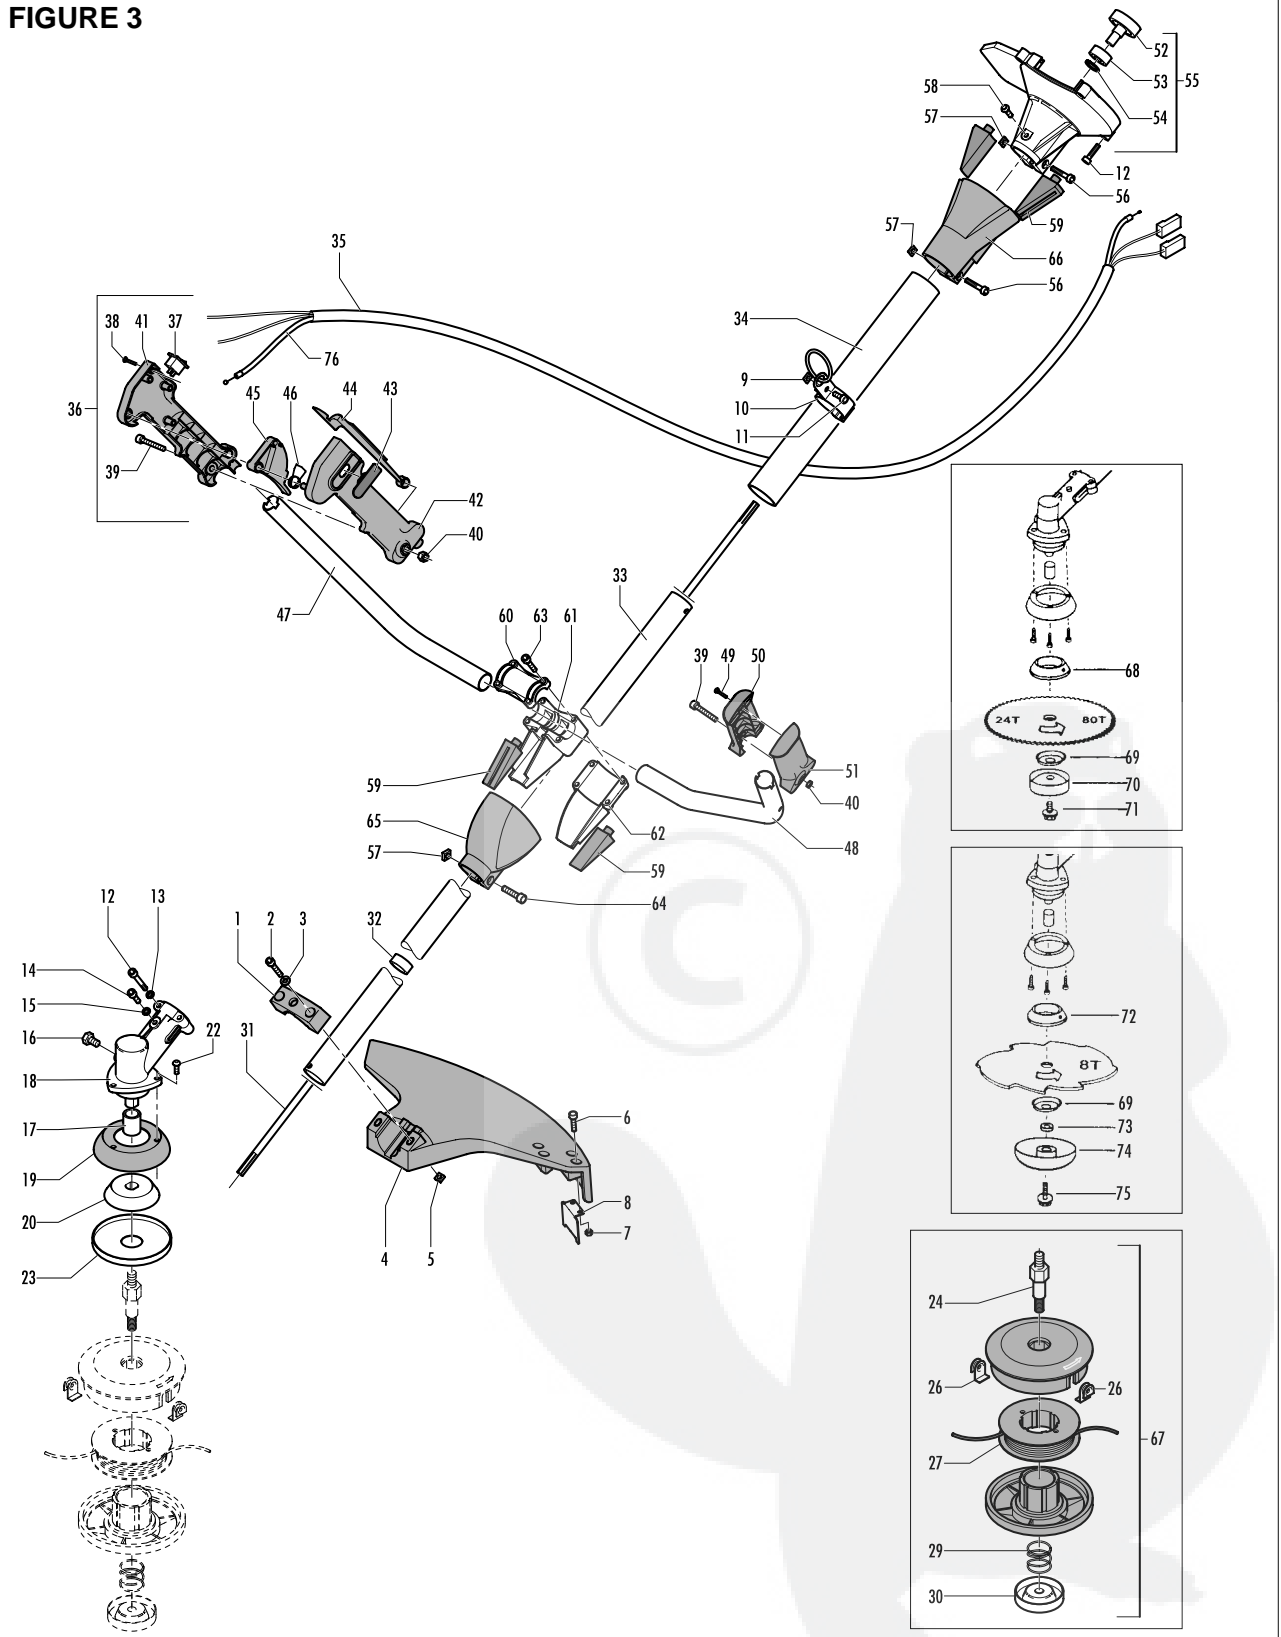

brand	PARTNER

date	MAR/03	SHEET 34

Model	Prefix
B 522M	01

Product number
953900405

FIGURE 3