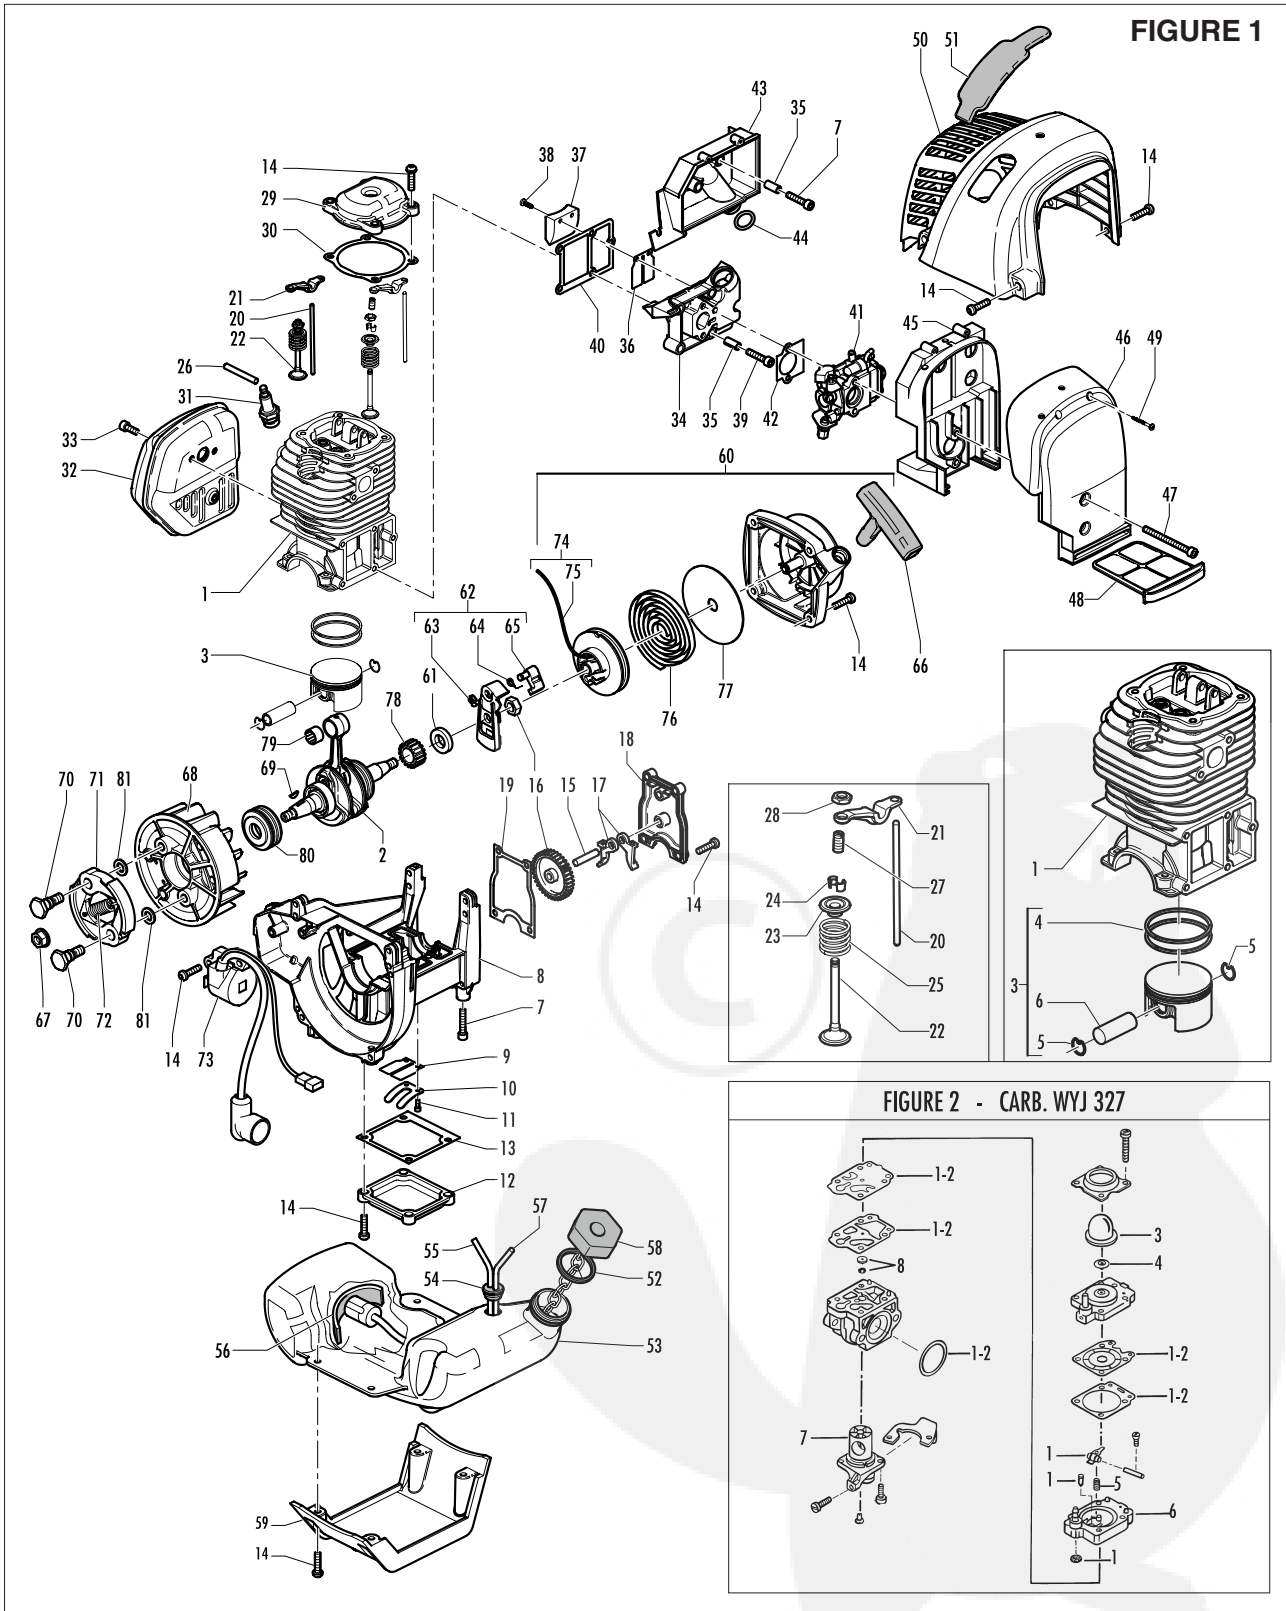

brand	PARTNER

date	SEPT/03	SHEET 1/4

Model	Prefix
B 522M	02

Product number
953900405