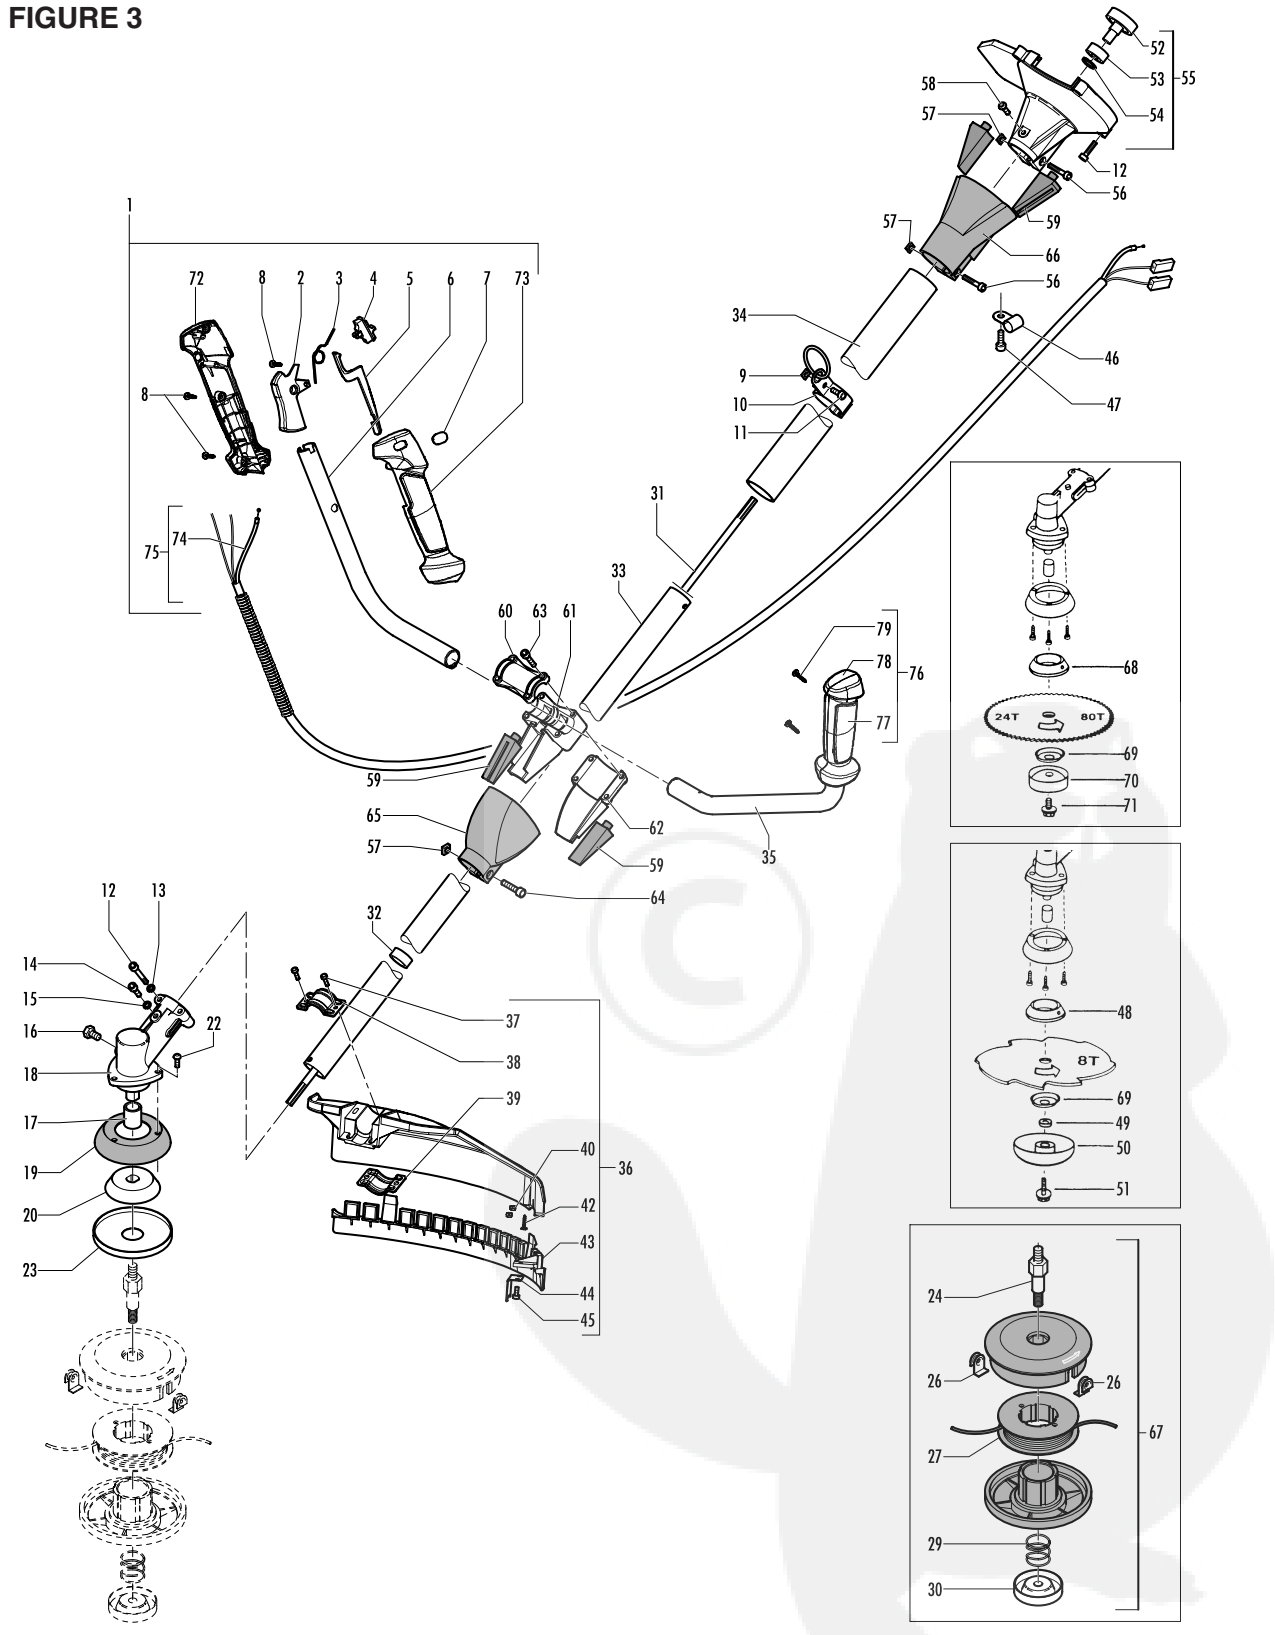

brand	PARTNER

date	SEPT/03	SHEET 3/4

Model	Prefix
B 522M	02

Product number
953900405

FIGURE 3