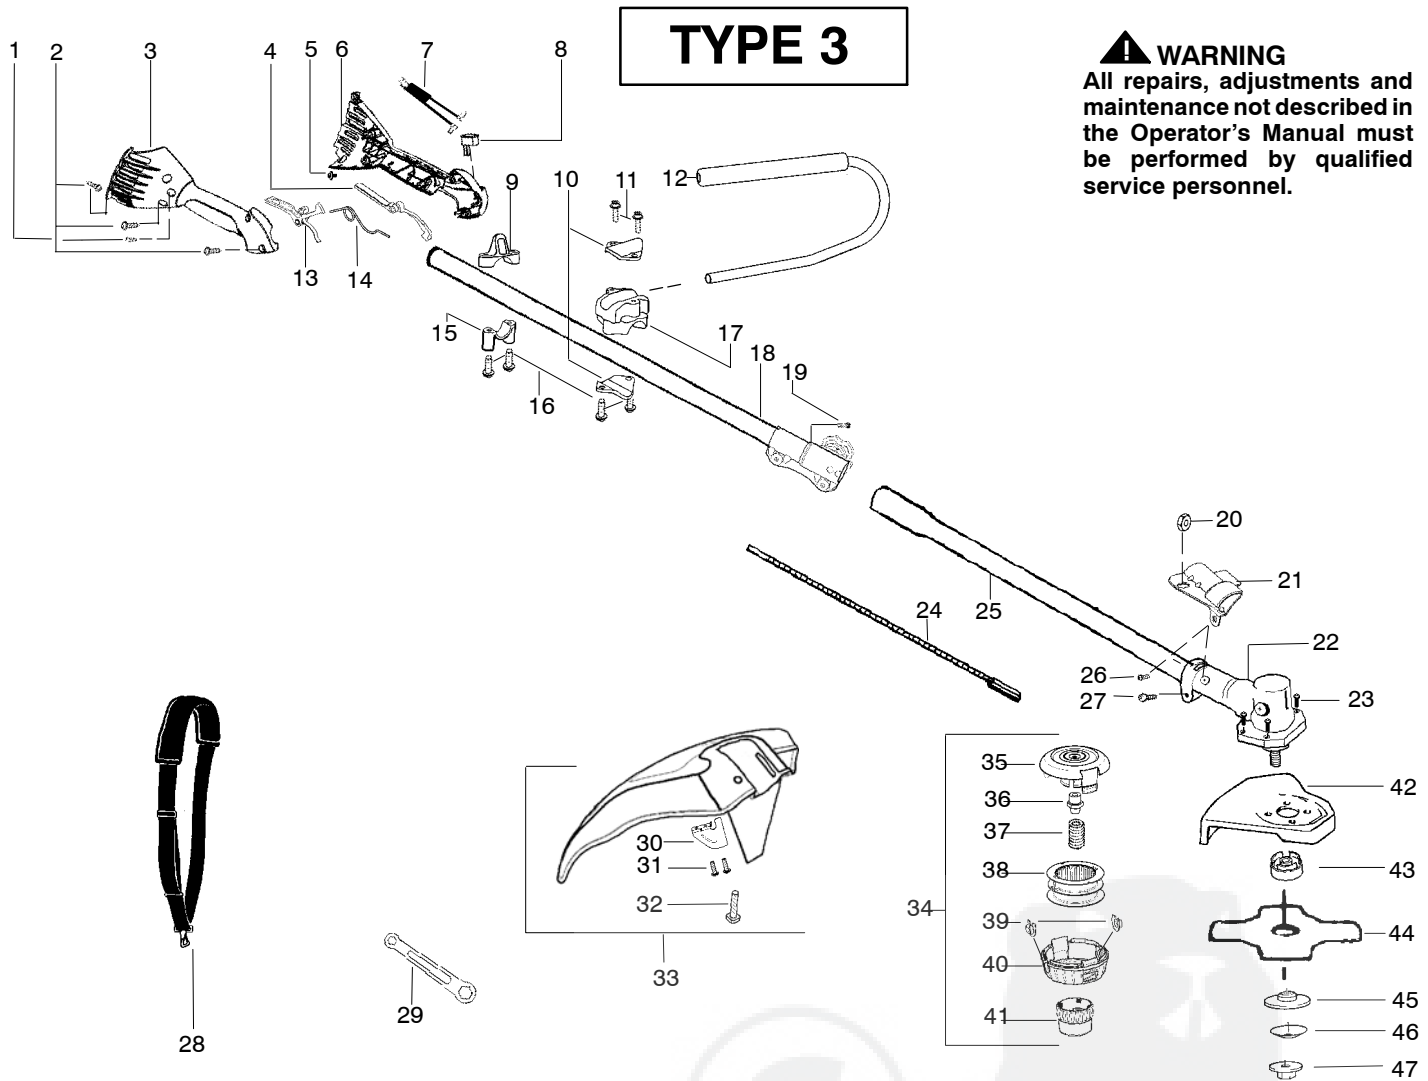

▲ WARNING
All repairs, adjustments and maintenance not described in the Operator's Manual must be performed by qualified service personnel.

Ref.	Part No.	Description	Ref.	Part No.	Description	Ref.	Part No.	Description
1	530015805	Screw-alignment	21.	545150701	Bracket-Shield			
2.	530015886	Screw	22.	530096100	Gearbox	41.	537419601	Knob
3.	545018901	Hsg.-Throttle-right	23.	530016312	Screw	42.	530071947	Kit-Metal Shield
4.	545017601	Lockout-Throttle	24.	530096218	Shaft-Flex (lower)	43.	530095815	Dust cup
5.	530016326	Screw-Cable Ret.	25.	----	Kit-Lower Shaft	44.	530055892	Assy.-Weed Blade
6.	545018701	Hsg.-Throttle-left		545006012	T330+	45.	530095816	Washer
7.	530058843	Assy-Wire		545180838	T330 (Russia only)	46.	530016240	Washer-Belleville
8.	530069572	Kit-Switch	26.	530015775	Screw	47.	530015793	Nut-Flange
9.	530057986	Clamp-Harness(upper)	27.	530016014	Screw			Not Shown
10.	530058563	Clamp-Bracket	28.	530092085	Shoulder Strap			Operator Manual
11.	530015886	Screw	29.	530056401	Wrench			---
12.	530071974	Kit-Handlebar (incl. grip, cap, decal)	30.	530052285	Limiter-Line			545154652
13.	545017701	Trigger-Throttle	31.	530015814	Screw			545154653
14.	530016473	Spring-lockout	32.	530015820	Bolt			545154651
15.	530057987	Clamp-Harness(lower)	33.	545081001	Kit-Shield Assy. (incl. 20,29,30,31,32)			545154650
16.	530015940	Screw	34.	537419202	Assy-Head (Incl. 35 36,37,38,39,40,41)			545154649
17.	545024501	Clamp-Handlebar		35.	537419302	Housing		545154648
18.	---	Kit-Upper Shaft (Incl. Flex, clamp & 19)		36.	537419801	Adapter		545154647
	545006014	T330+		37.	537338801	Spring		545075701
	545180337	T330 (Russia only)		38.	530096328	Wound spool		530056335
19.	530016344	Screw		39.	537419701	Eyelet		530031159
20.	530015197	Nut		40.	537419401	Cover		530150313
								502035505
								545167708
								545167709

✓ = NEW PART NUMBER FOR THIS IPL

★ = REFER TO THE SERVICE REFERENCE INDICATED FOR MORE INFORMATION. (LOCATED AT END OF IPL)