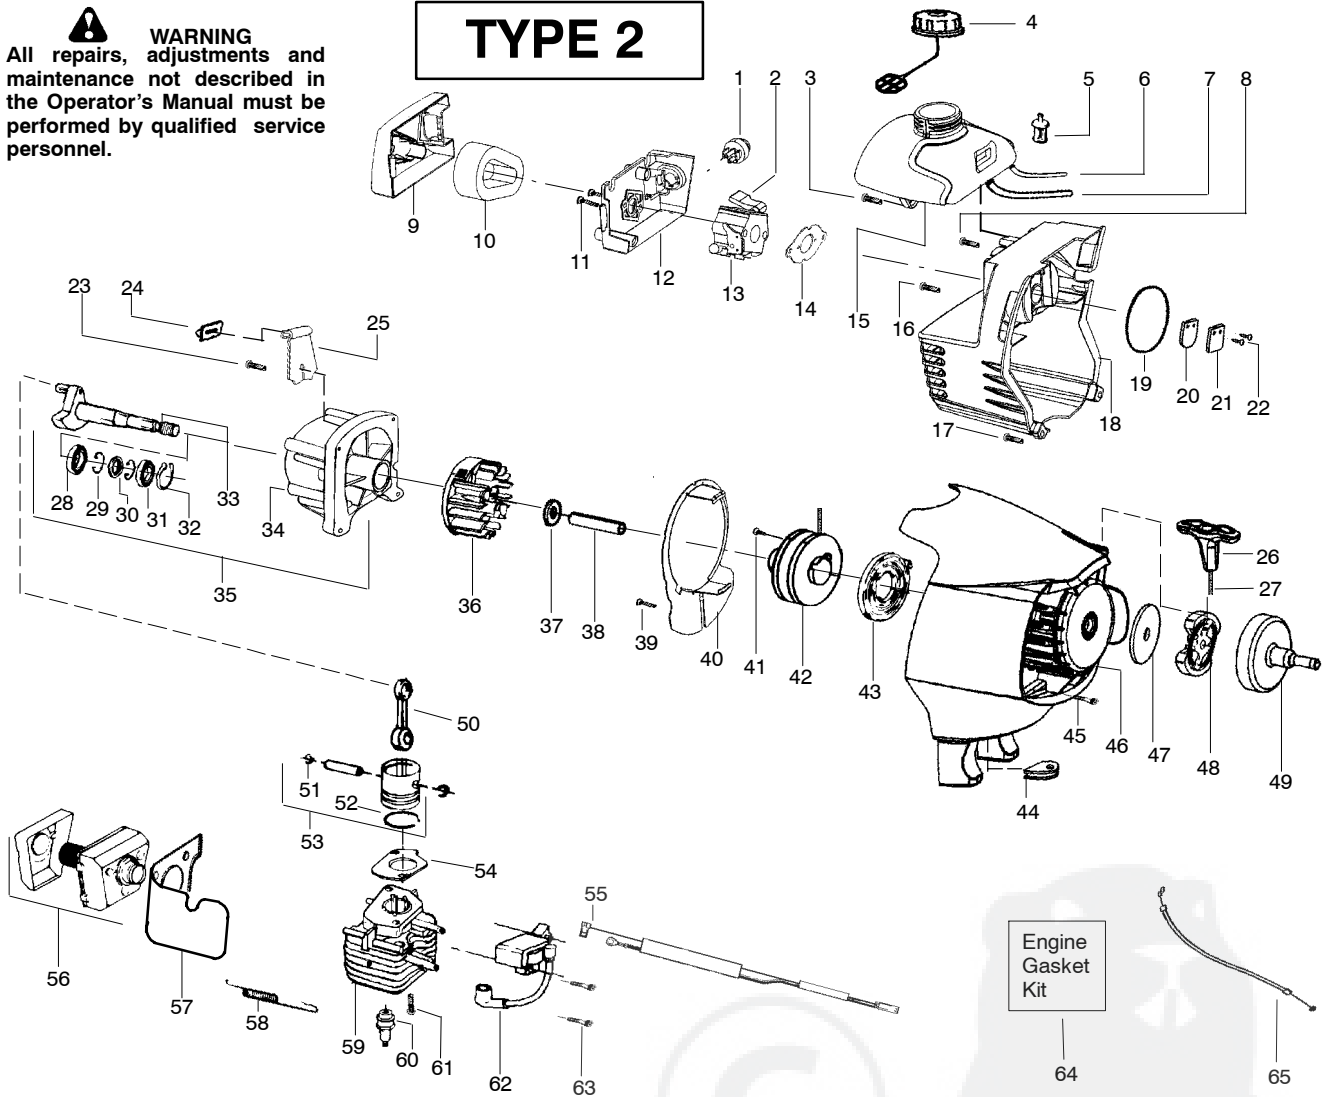

WARNING
All repairs, adjustments and maintenance not described in the Operator's Manual must be performed by qualified service personnel.

TYPE 2

Ref.	Part No.	Description	Ref.	Part No.	Description	Ref.	Part No.	Description
1.	530047721	Bulb-Purge	24.	530055492	Isolator-Tank	48.	530055122	Assy-Clutch
2.	530071717	Kit-Choke Lever	25.	530054941	Ret.-Tank	49.	530150247	Assy-Drum w/adpt
3.	530015843	Screw-tank	26.	530054834	Handle-Starter	50.	530010960	Assy-Conn. Rod
4.	530049386	Cap-Fuel w/ret.	27.	530071325	Kit-Rope	51.	530015162	Ret.-Piston pin
5.	530095646	Assy-Fuel pickup	28.	530032103	Bearing-Inner	52.	530012595	Ring-Piston
6.	530069247	Kit-Carb/Purge fuel line	29.	530015787	Retainer	53.	530072000	Kit-Piston
7.	530069216	Kit-Tank/Purge fuel line	30.	530019158	Seal			(Incl. 51,52)
8.	530015775	Screw	31.	530032102	Bearing-Outer	54.	530071401	Gasket-Cylinder(kit)
9.	530054935	Cover-Air box	32.	530015789	Ret.-Crankshaft	55.	530058846	Assy-Leadwire
10.	530054946	Filter-Air	33.	530028807	Assy-Crankshaft	56.	530069310	Kit-Muffler
11.	530015849	Screw-Carb.	34.	530012514	Assy-Crankcase	57.	530058957	Shield
12.	530054934	Box-Air			(Incl. 28,29,30,31)	58.	530036409	Spring-Muffler
13.	530071637	Assy-Carb(WT628)	35.	530071685	Assy-C'case/C'shaft	59.	530012490	Cylinder
(Note: Repair kits are not available for this carburetor)			36.	530055125	Assy-Flywheel	60.	952030249	Plug-Spark (RCJ-6Y)
14.	530071401	Gasket-Carb.(kit)	37.	530016030	Washer	61.	530001624	Bolt-Cyl. 1/4"-20
15.	545075305	Assy-Fuel Tank	38.	530055620	Spacer	62.	530035505	Module-Ignition
16.	530015771	Screw-Crankcase	39.	530015775	Screw-Baffle	63.	530016357	Screw-Module
17.	530015952	Screw-Shroud	40.	530054939	Plate-Baffle	64.	530071401	Kit-Gasket
18.	530058797	Shroud w/heat shield	41.	530016391	Screw-Rope			(Incl. 14,19, 54)
19.	530071401	O-ring-Shroud (kit)	42.	530071399	Kit-Pulley (incl.41)	65.	545026801	Assy-Throttle cable
20.	530027593	Screw-Reed	43.	530042086	Spring-Starter			
21.	530054596	Stop-Reed	44.	530019182	Grommet			
22.	530016064	Screw-Reed stop	45.	530015810	Screw-F/hsg.			
23.	530015875	Screw-Retainer	46.	530055248	Assy.-Fan Housing			
			47.	530094189	Washer-Clutch			

✓ = NEW PART NUMBER FOR THIS IPL

* = REFER TO THE SERVICE REFERENCE INDICATED FOR MORE INFORMATION. (LOCATED AT END OF IPL)