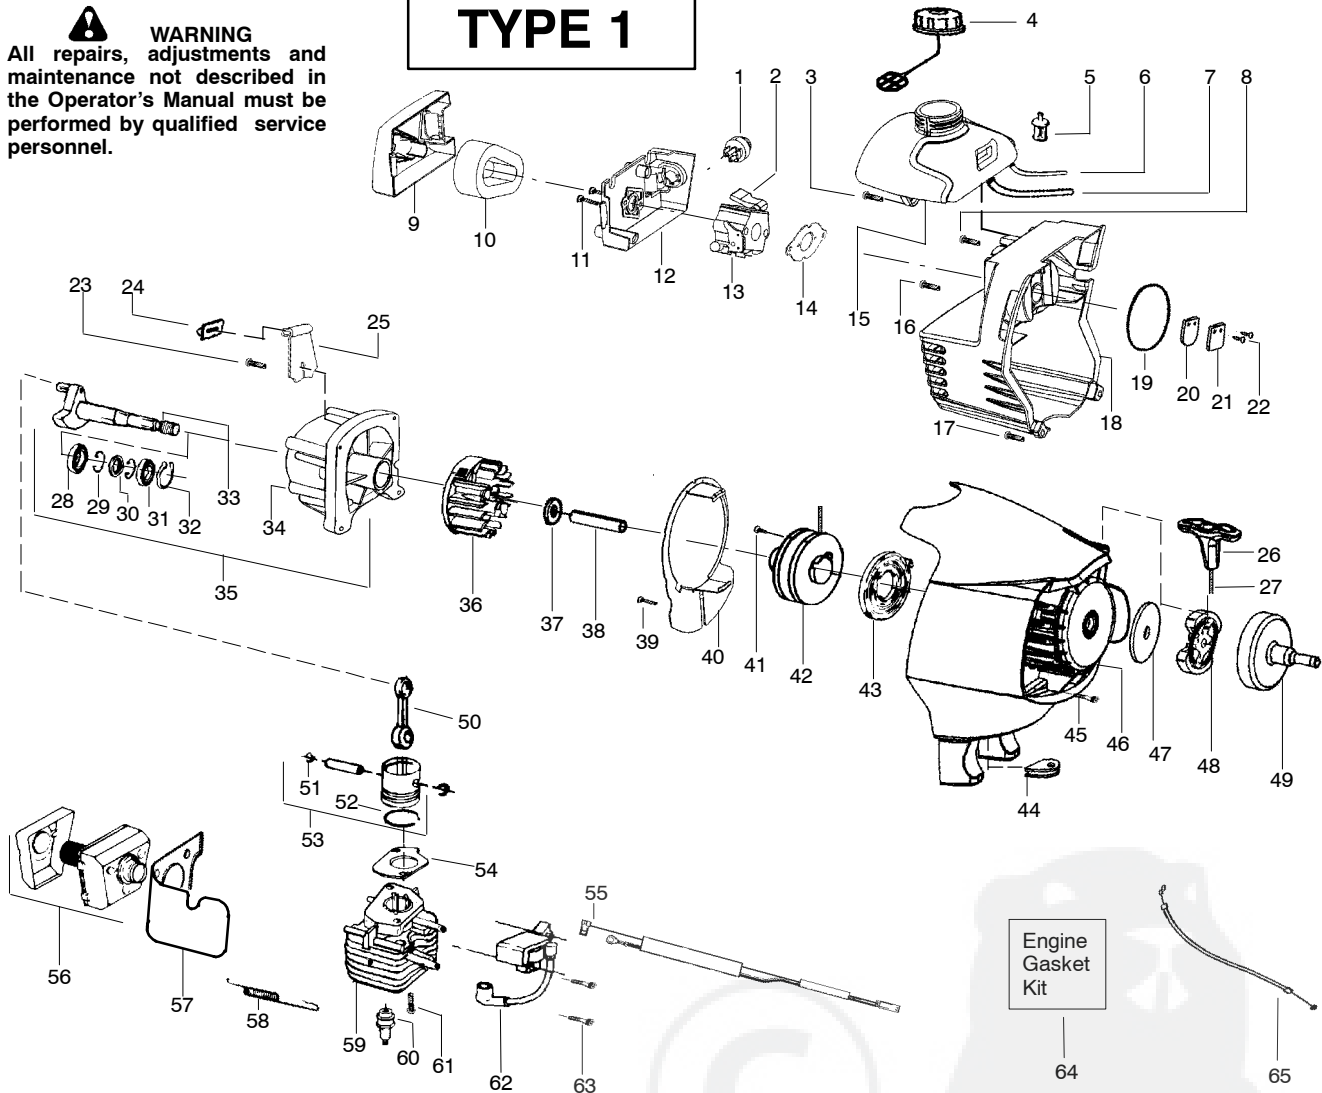

WARNING
All repairs, adjustments and maintenance not described in the Operator's Manual must be performed by qualified service personnel.

TYPE 1

Ref.	Part No.	Description	Ref.	Part No.	Description	Ref.	Part No.	Description
1.	530047721	Bulb-Purge	24.	530055492	Isolator-Tank	48.	530055122	Assy-Clutch
2.	530071717	Kit-Choke Lever	25.	530054941	Ret.-Tank	49.	530028799	Drum-Clutch
3.	530015843	Screw-tank	26.	530058742	Handle-Starter	50.	530010960	Assy-Conn. Rod
4.	530057736	Cap-Fuel w/ret.	27.	530071325	Kit-Rope	51.	530015162	Ret.-Piston pin
5.	530095646	Assy-Fuel pickup	28.	530032103	Bearing-Inner	52.	530012595	Ring-Piston
6.	530069247	Kit-Carb/Purge fuel line	29.	530015787	Retainer	53.	530072000	Kit-Piston (Incl. 51,52)
7.	530069216	Kit-Tank/Purge fuel line	30.	530019158	Seal	54.	530071401	Gasket-Cylinder(kit)
8.	530015775	Screw	31.	530032102	Bearing-Outer	55.	530058846	Assy-Leadwire
9.	530150088	Cover-Air box	32.	530015789	Ret.-Crankshaft	56.	530069310	Kit-Muffler
10.	530054946	Filter-Air	33.	530028807	Assy-Crankshaft	57.	530058957	Shield
11.	530015849	Screw-Carb.	34.	530012514	Assy-Crankcase (Incl. 28-31)	58.	530036409	Spring-Muffler
12.	530150080	Box-Air	35.	530071685	Assy-C'case/C'shaft (Incl. 32,33,34)	59.	530012490	Cylinder
13.	530071637	Assy-Carb(WT628)	36.	530055524	Assy-Flywheel	60.	952030249	Plug-Spark(RCJ-6Y)
(Note: Repair kits are not available for this carburetor)			37.	530016030	Washer	61.	530001624	Bolt-Cyl. 1/4"-20
14.	530071401	Gasket-Carb.(kit)	38.	530055620	Spacer	62.	530039218	Module-Ignition
15.	530150092	Assy-Fuel Tank	39.	530015775	Screw-Baffle	63.	530016357	Screw-Module
16.	530015771	Screw-Crankcase	40.	530054939	Plate-Baffle	64.	530071401	Kit-Gasket (Incl. 14,19, 54)
17.	530015952	Screw-Shroud	41.	530016391	Screw-Rope	65.	545026801	Assy-Throttle cable
18.	530150089	Shroud w/heat shield	42.	530071399	Kit-Pulley(incl.41)			
19.	530071401	O-ring-Shroud (kit)	43.	530042086	Spring-Starter			
20.	530027593	Valve-Reed	44.	530019182	Grommet			
21.	530054596	Stop-Reed	45.	530015810	Screw-F/hsg.			
22.	530016064	Screw-Reed stop	46.	530055248	Assy.-Fan Housing			
23.	530015875	Screw-Retainer	47.	530094189	Washer-Clutch			

✓ = NEW PART NUMBER FOR THIS IPL

* = REFER TO THE SERVICE REFERENCE INDICATED FOR MORE INFORMATION. (LOCATED AT END OF IPL)