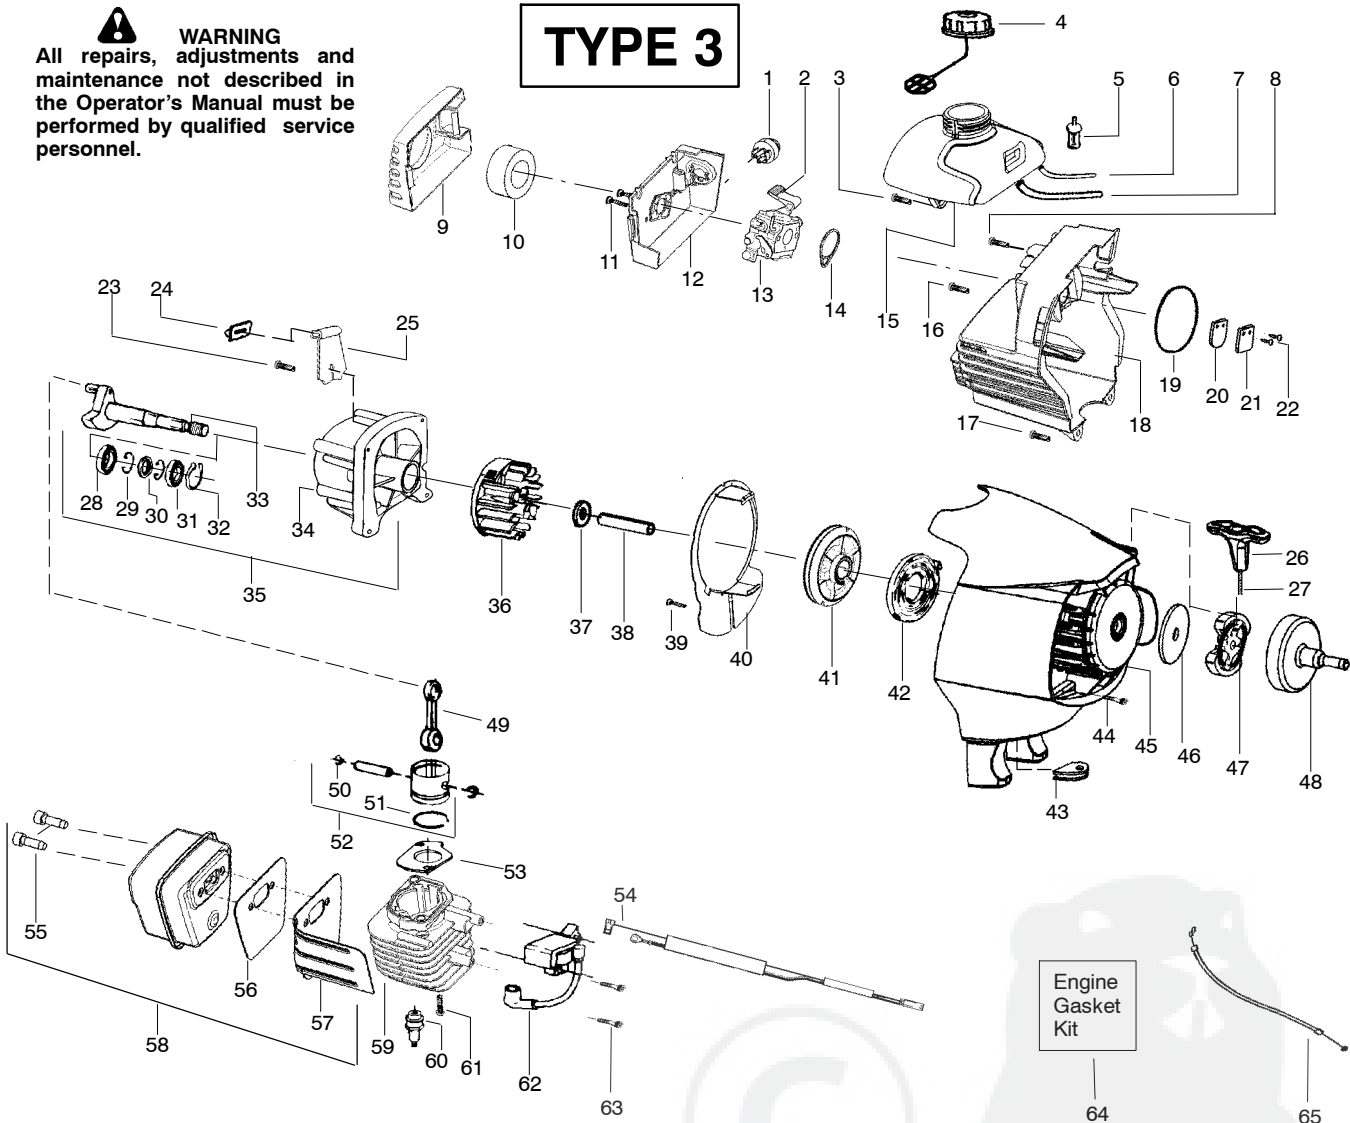

WARNING
All repairs, adjustments and maintenance not described in the Operator's Manual must be performed by qualified service personnel.

TYPE 3

Ref.	Part No.	Description	Ref.	Part No.	Description	Ref.	Part No.	Description
1.	530047721	Bulb-Purge	24.	530055492	Isolator-Tank	47.	530055122	Assy-Clutch
2.	530071717	Kit-Choke Lever	25.	530054941	Ret.-Tank	48.	530150247	Assy-Drum/Adapter
3.	530015843	Screw-tank	26.	530054834	Handle-Starter	49.	530010960	Assy-Conn. Rod
4.	530049386	Cap-Fuel w/ret.	27.	545050409	Kit-Rope	50.	530015162	Ret.-Piston pin
5.	530095646	Assy-Fuel pickup	28.	545081601	Bearing-Inner	51.	530012595	Ring-Piston
6.	530069247	Kit-Fuel/Carb. line	29.	530015787	Retainer	52.	530072000	Kit-Piston (Incl. 50,51)
7.	530069216	Kit-Fuel/Purge line	30.	530019158	Seal	53.	545030102	Gasket-Cylinder(kit)
8.	530015775	Screw	31.	530032102	Bearing-Outer	54.	530058846	Assy-Leadwire
9.	545000501	Cover-Air box	32.	530015789	Ret.-Crankshaft	55.	530016387	Bolt-Muffler 1/4"-20
10.	545082301	Filter-Air	33.	530028807	Assy-Crankshaft	56.	545030102	Gasket-Muffler (kit)
11.	530015849	Screw-Carb.	34.	545081901	Assy-Crankcase (Incl. 28,29,30,31)	57.	545033201	Shield
12.	545000601	Box-Air	35.	545006037	Assy-C'case/C'shaft (Incl. 32,33,34)	58.	545081871	Kit-Muffler (Incl. 55,56,57)
13.	545006017	Kit-Carb assy. (C1U-W32)	36.	530055524	Assy-Flywheel	59.	530012589	Cylinder
(Note: Repair kits are not available for this carburetor)			37.	530016463	Washer	60.	952030249	Plug-Spark(RCJ-6Y)
14.	545030102	Seal-Carb.(kit)	38.	530055620	Spacer	61.	530001624	Bolt-Cyl. 1/4"-20
15.	545075301	Assy-Fuel Tank	39.	530015775	Screw-Baffle	62.	530039234	Module-Ignition
16.	530015771	Screw-Crankcase	40.	545115201	Plate-Baffle	63.	530016357	Screw-Module
17.	530015952	Screw-Shroud	41.	545050408	Kit-Pulley	64.	545030102	Kit-Gasket/Seal (Incl. 14,19, 53,56)
18.	545000701	Assy-Rear Shroud	42.	545054901	Spring-Starter	65.	545026801	Assy-Throttle cable
19.	545030102	O-ring-Shroud (kit)	43.	530019182	Grommet			
20.	530027593	Valve-Reed	44.	530016386	Screw-F/hsg.			
21.	530029781	Stop-Reed	45.	530055248	Assy-Fan Housing			
22.	530016064	Screw-Reed stop	46.	530094189	Washer-Clutch			
23.	530015875	Screw-Retainer						

✓ = NEW PART NUMBER FOR THIS IPL

* = REFER TO THE SERVICE REFERENCE INDICATED FOR MORE INFORMATION. (LOCATED AT END OF IPL)