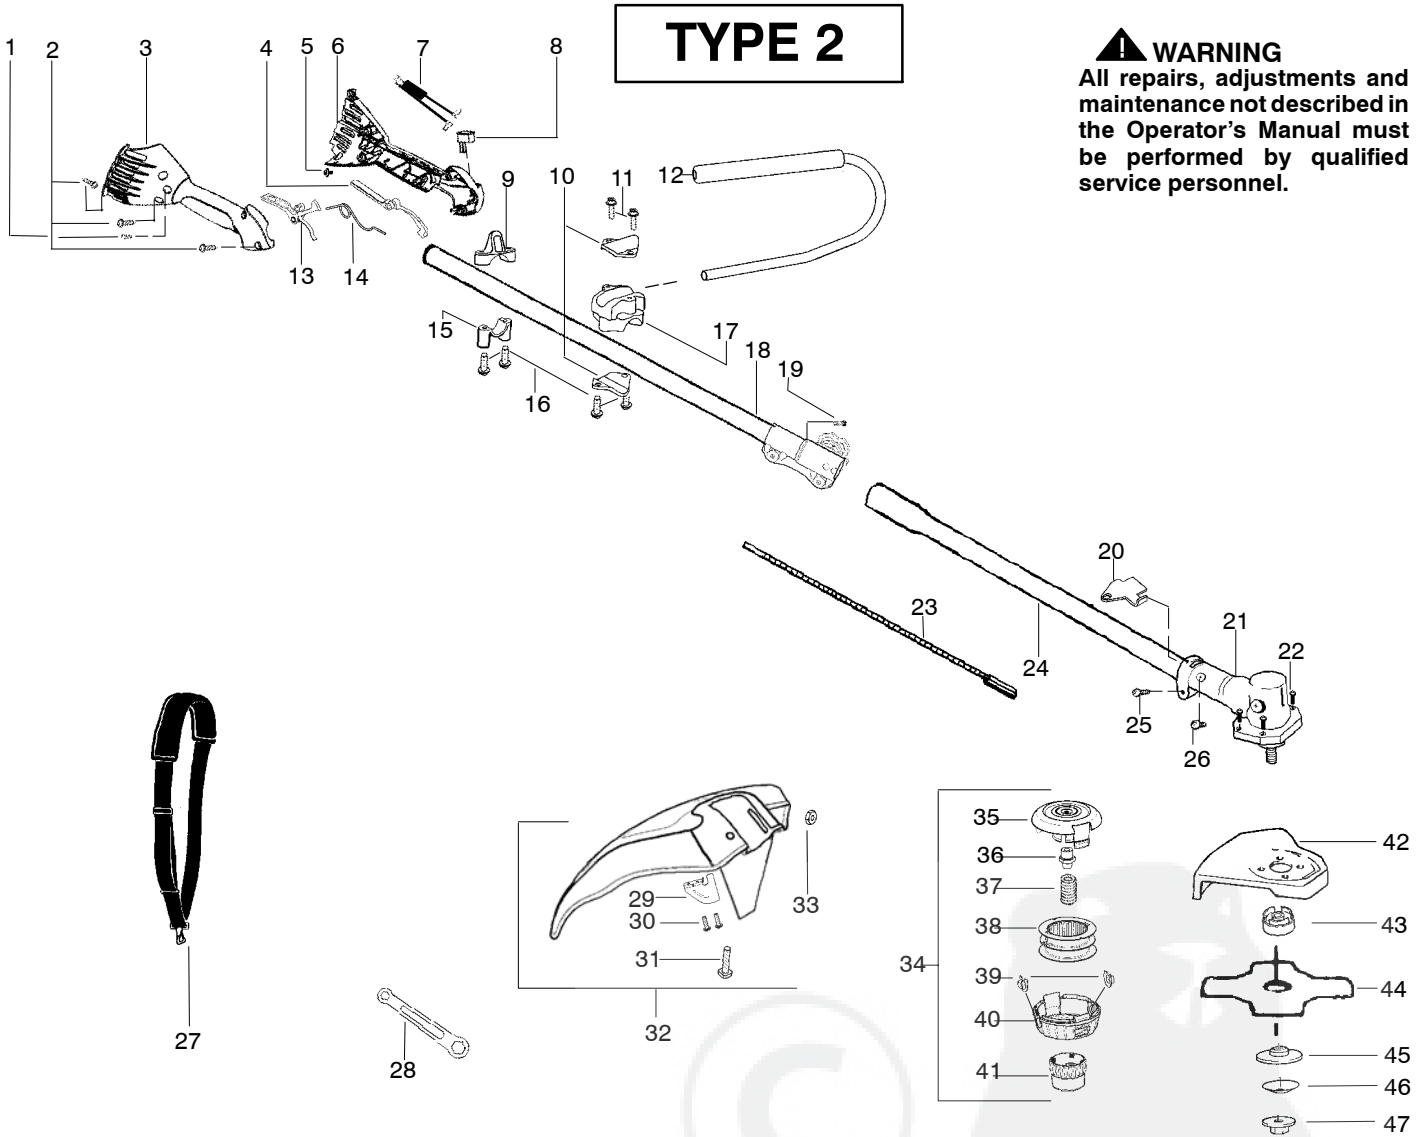

PARTS LIST NO. 530165445		PARTNER PARTS LIST	MODEL(s) T330 & T330+	
DATE 4/17/08	Replaces 530165445 - 1/08/08		Note: Illustration may differ from actual model due to design changes	PAGE NO. 2

WARNING
All repairs, adjustments and maintenance not described in the Operator's Manual must be performed by qualified service personnel.

Ref.	Part No.	Description	Ref.	Part No.	Description	Ref.	Part No.	Description
1	530015805	Screw-alignment	21.	530096100	Gearbox	41.	537419601	Knob
2.	530015886	Screw	22.	530016312	Screw	42.	530071947	Kit-Metal Shield
3.	545018901	Hsg.-Throttle-right	23.	530096218	Shaft-Flex (lower)	43.	530095815	Dust cup
4.	545017601	Lockout-Throttle	24.	545006015	Kit-Lower Shaft	44.	530055892	Assy.-Weed Blade
5.	530016326	Screw-Cable Ret.	25.	530016014	Screw	45.	530095816	Washer
6.	545018701	Hsg.-Throttle-left	26.	530015775	Screw	46.	530016240	Washer-Belleville
7.	530058843	Assy-Wire	27.	530092085	Shoulder Strap	47.	530015793	Nut-Flange
8.	530069572	Kit-Switch	28.	530056401	Wrench	Not Shown		
9.	530057986	Clamp-Harness(upper)	29.	530052286	Limitter-Line	---	---	Operator Manual
10.	530058563	Clamp-Bracket	30.	530015814	Screw	545123405	545123405	(Euro 1)
11.	530015886	Screw	31.	530015820	Bolt	545123404	545123404	(Scan)
12.	530071974	Kit-Handlebar (incl. grip,cap,decal)	32.	545081001	Kit-Shield Assy. (incl. 28,29,30,31,33)	545123406	545123406	(Euro 2)
13.	545017701	Trigger-Throttle	33.	530015197	Nut	545123407	545123407	(Euro 3)
14.	530016473	Spring-lockout	34.	537419202	Assy-Head (Incl. 35 36,37,38,39,40,41)	545123409	545123409	(Euro 4)
15.	530057987	Clamp-Harness(lower)	35.	537419302	Housing	545123410	545123410	(Euro 5)
16.	530015940	Screw	36.	537419801	Adapter	545123408	545123408	(Turkish)
17.	545024501	Clamp-Handlebar	37.	537338801	Spring	530150377	530150377	Decal-Shaft Warning
18.	545006014	Kit-Upper Shaft (Incl. Flex, clamp & 19)	38.	530096328	Wound spool .095	530056335	530056335	Decal-Blade Direction
19.	530016344	Screw	39.	537419701	Eyelet	530031159	530031159	Wrench-Hex 5/32"
20.	530057554	Bracket-Shield	40.	537419401	Cover	530150313	530150313	Decal-Warning (upper)
						502035505	502035505	Guard-Transport

✓ = NEW PART NUMBER FOR THIS IPL

★ = REFER TO THE SERVICE REFERENCE INDICATED FOR MORE INFORMATION. (LOCATED AT END OF IPL)