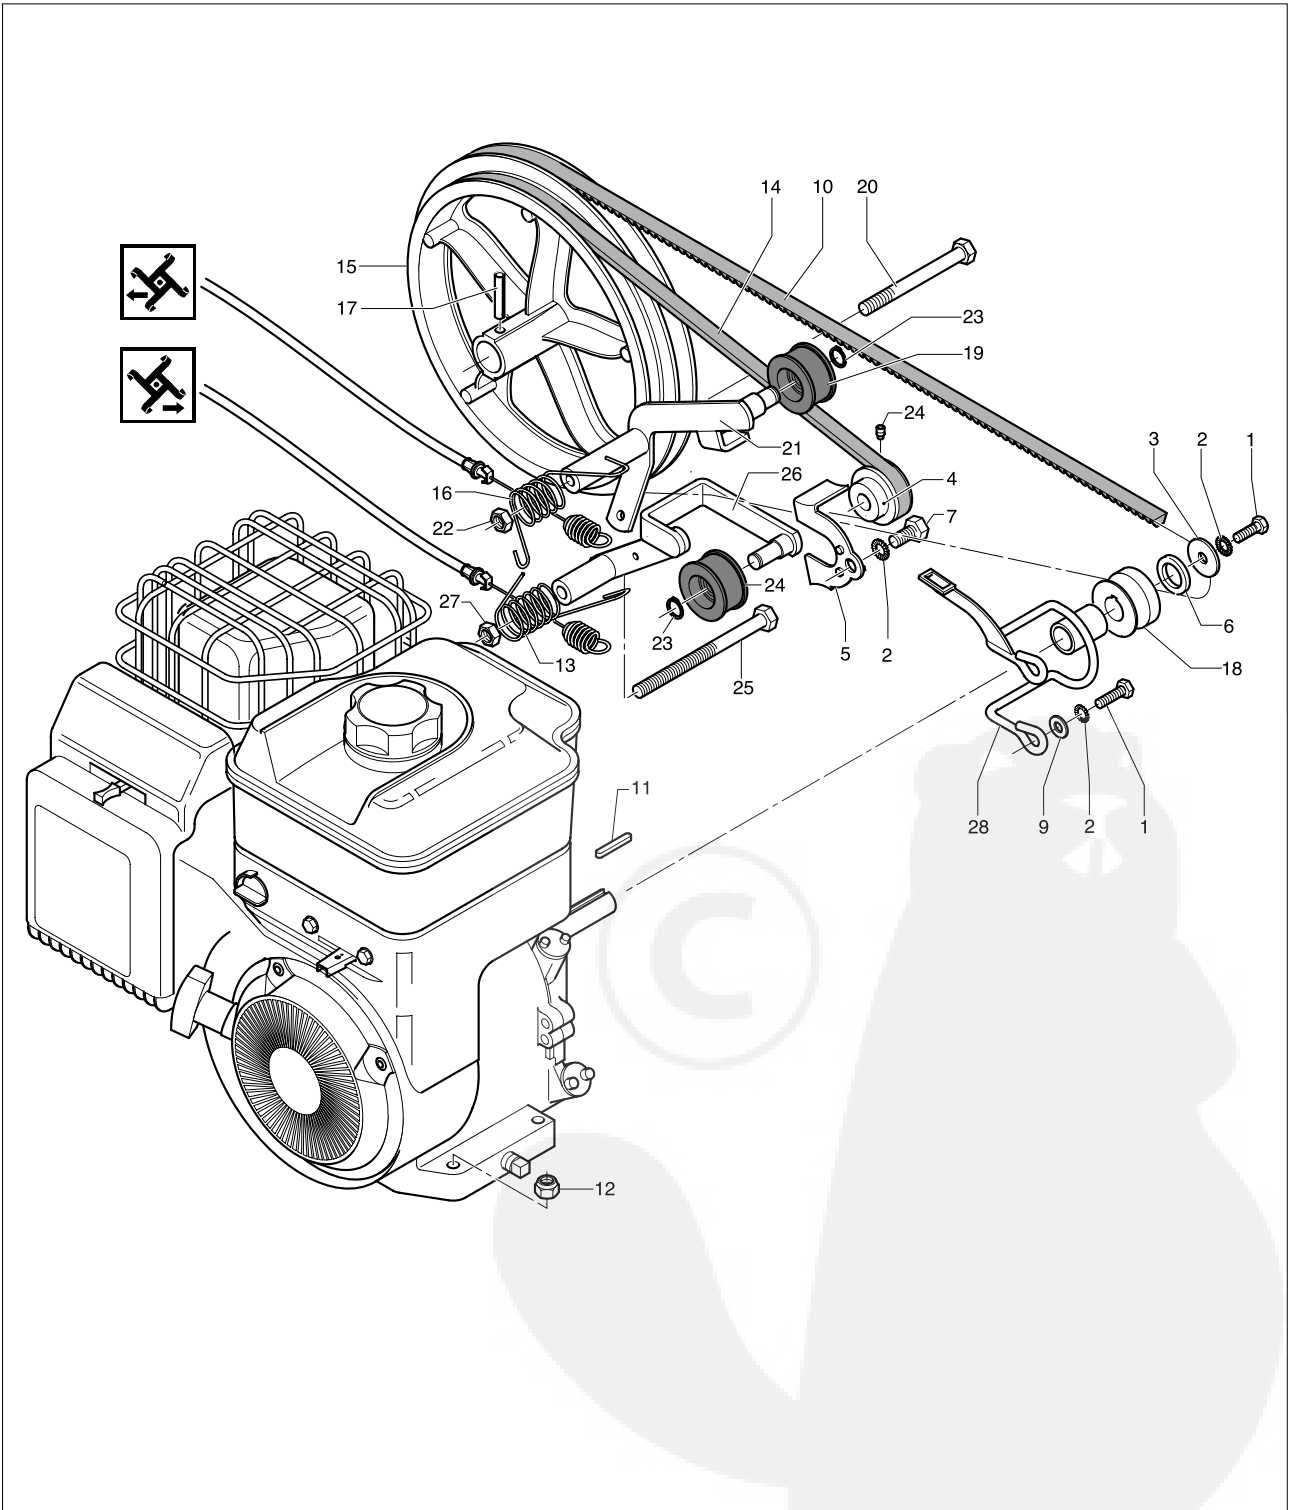

brand	MC CULLOCH - PARTNER

date	MAR/04	SHEET 3/4

Model

Product number

FT 5054 RB
PFT 5054 RB

9538783-18
9538781-12