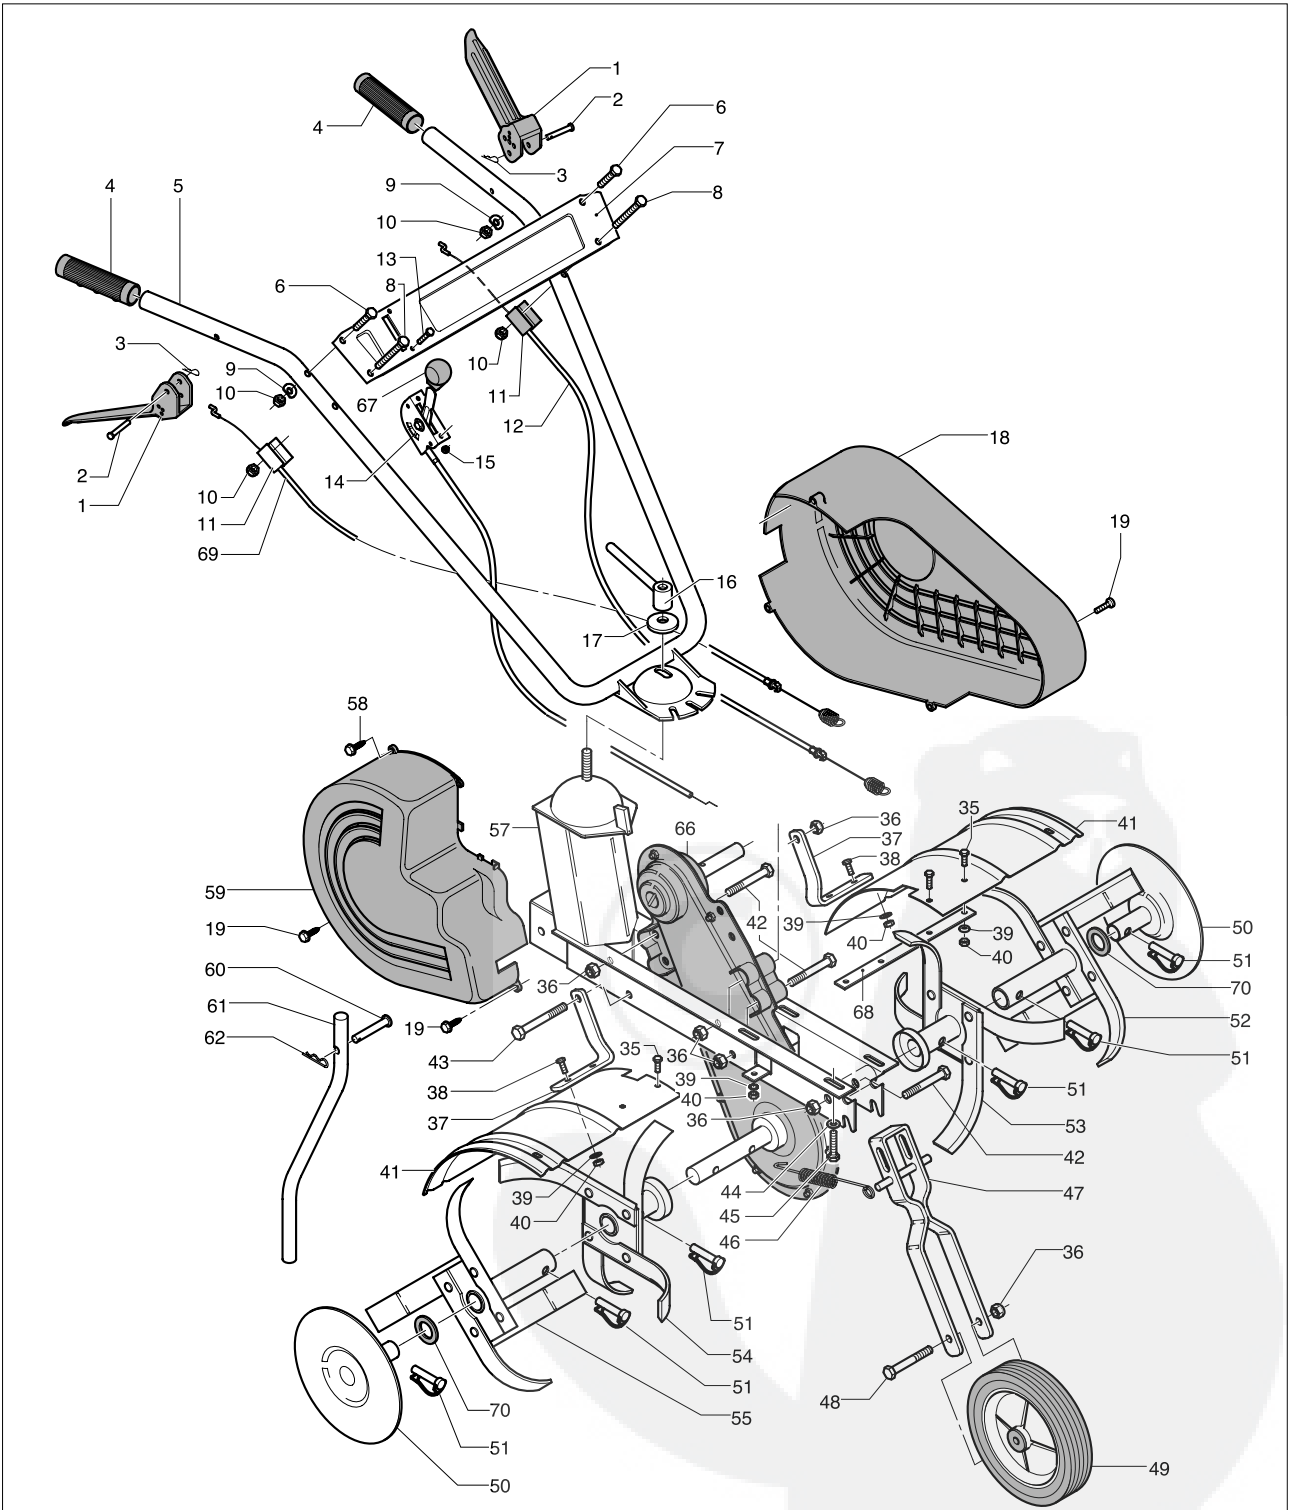

brand	MC CULLOCH - PARTNER

date	MAR/04	SHEET 1/4

Model

FT 5054 RB
PFT 5054 RB

Product number

9538783-18
9538781-12