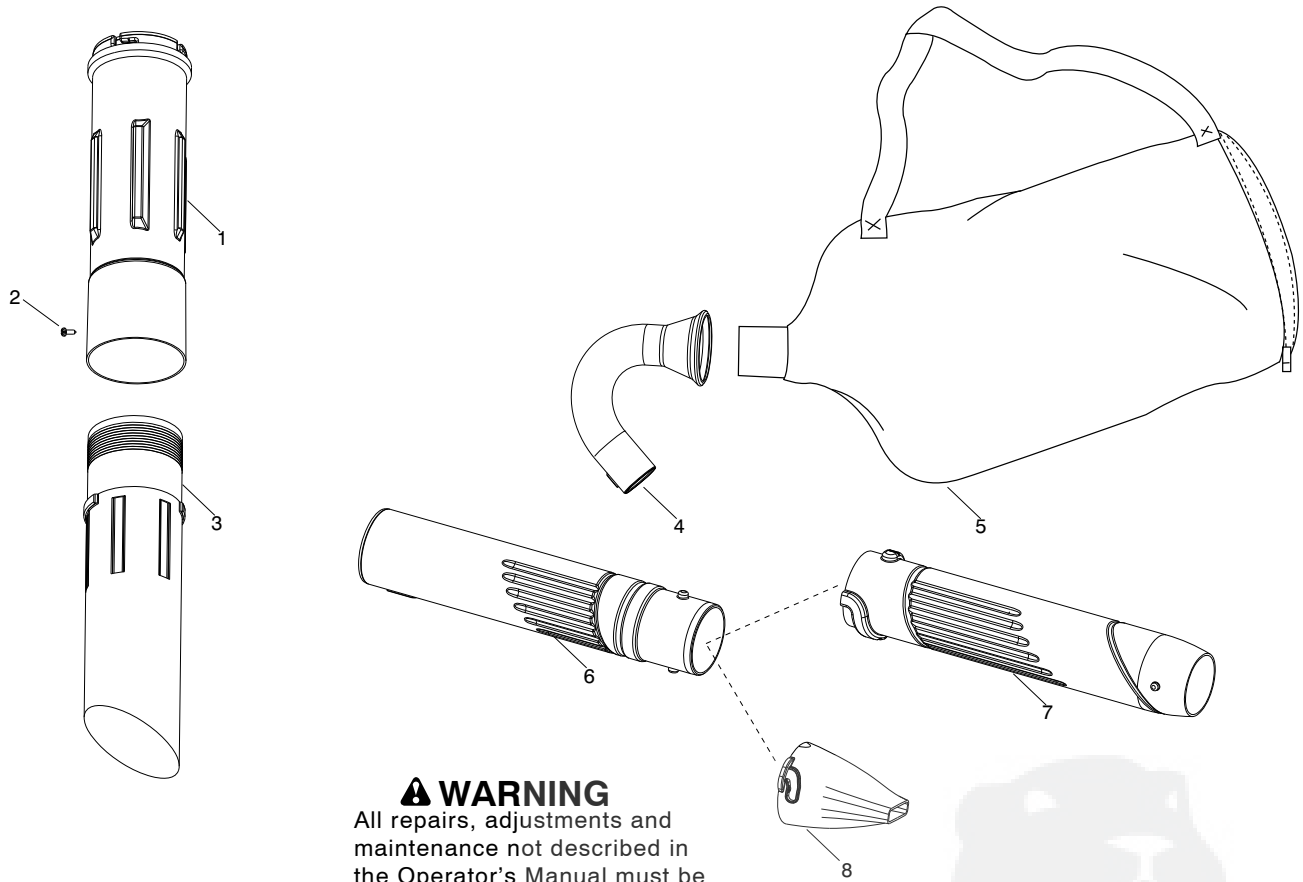

Parts List No. 545164321		<i>Partner</i> PARTS LIST	MODEL GBV 325	
Date 7/15/09	Replaces 545164321 - 1/07/09		NOTE : Illustration may differ from actual model due to design changes.	Page: 3

⚠ WARNING

All repairs, adjustments and maintenance not described in the Operator's Manual must be performed by Qualified Service Personnel.

Ref.	Part No.	Description
1.	545099401	Tube - Upper Vac
2.	545144101	Screw
3.	545141001	Tube - Lower Vac
4.	545116601	Tube - J
5.	530095564	Assy - Vac Bag
6.	545167801	Tube - Upper Blower w/barrier
7.	545100601	Tube - Lower Blower
8.	545151201	Nozzle - High Speed

✓ = New Part Number For This IPL

★ = Refer to the Service Reference Indicated for more information.(Located at the END of the IPL)