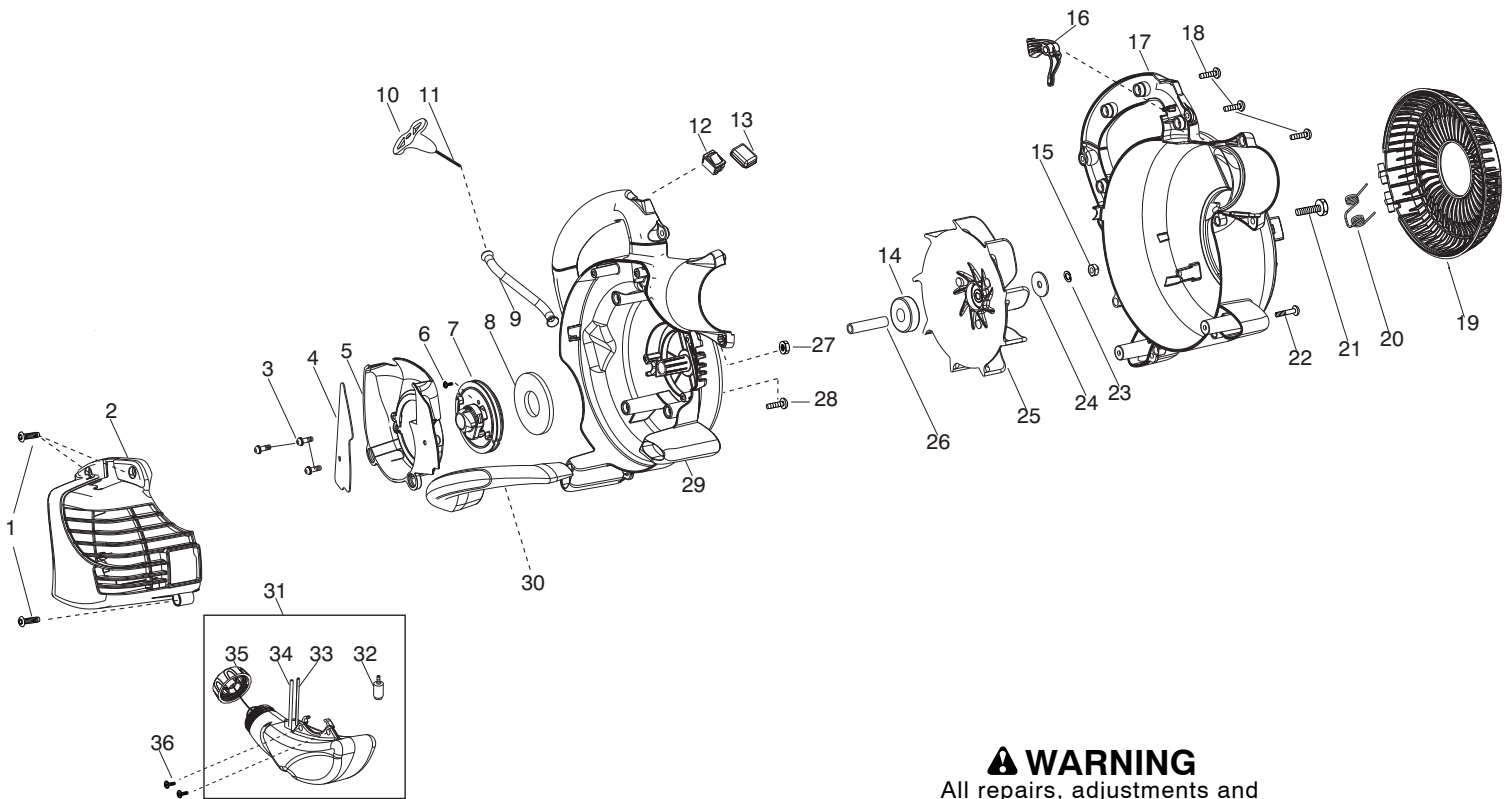

Parts List No. 545164321		Partner PARTS LIST	MODEL GBV 325
Date 7/15/09	Replaces 545164321 - 1/07/09		NOTE : Illustration may differ from actual model due to design changes.

⚠ WARNING

All repairs, adjustments and maintenance not described in the Operator's Manual must be performed by Qualified Service Personnel.

Ref.	Part No.	Description	Ref.	Part No.	Description
1.	530015814	Screw	24.	545109901	Washer - Impeller
2.	545135806	Assy - Engine Cover	25.	545113601	Assy - Impeller
3.	530015880	Screw	26.	545113701	Spacer - Flywheel
4.	545134001	Shield - Baffle	27.	530015197	Nut
5.	545099101	Baffle	28.	530016386	Screw
6.	530016391	Screw	29.	545100903	Assy-Scroll Assy. RH (Incl. 14)
7.	545081852	Kit - Starter Pulley	30.	545101201	Handle - Vac
8.	545213601	Spring - Starter	31.	545100401	Assy - Fuel Tank (Incl. 32,33,34,35)
9.	545107101	Tube - Starter Rope	32.	530095646	Assy - Fuel Pickup
10.	530054834	Handle - starter	33.	530069247	Kit - Fuel Line (carb/purge)
11.	545081833	Kit - Rope	34.	530069216	Kit - Fuel Line (tank/purge)
12.	545081830	Kit - Switch (momentary) (Incl. 13)	35.	530057973	Assy - Fuel Cap w/retainer
13.	545128201	Protector - Switch	36.	530016445	Screw - Fuel Tank Retainer
14.	545099001	Bearing	Not Shown		
15.	530626605	Nut	-----	Manual	
16.	545113803	Trigger - Throttle	545154704	Scan	
17.	545134103	Assy - Scroll LH (Incl. 19,20)	545154705	Euro 1	
18.	530015814	Screw	545154706	Euro 3	
19.	545100801	Door- Vac	545154707	Euro 4	
20.	545115601	Spring - Vac Door	545154708	Turkish	
21.	545003502	Screw	545052802	Decal - Warning CE	
22.	530016406	Screw - Handle Vac	530402633	Decal - Screw Warning	
23.	530092322	Washer - Lock			

✓ = New Part Number For This IPL

★ = Refer to the Service Reference Indicated for more information. (Located at the END of the IPL)

Parts List No. 545164321		<i>Partner</i> PARTS LIST	MODEL GBV 325
Date 7/15/09	Replaces 545164321 - 1/07/09		Page: 2
NOTE : Illustration may differ from actual model due to design changes.			