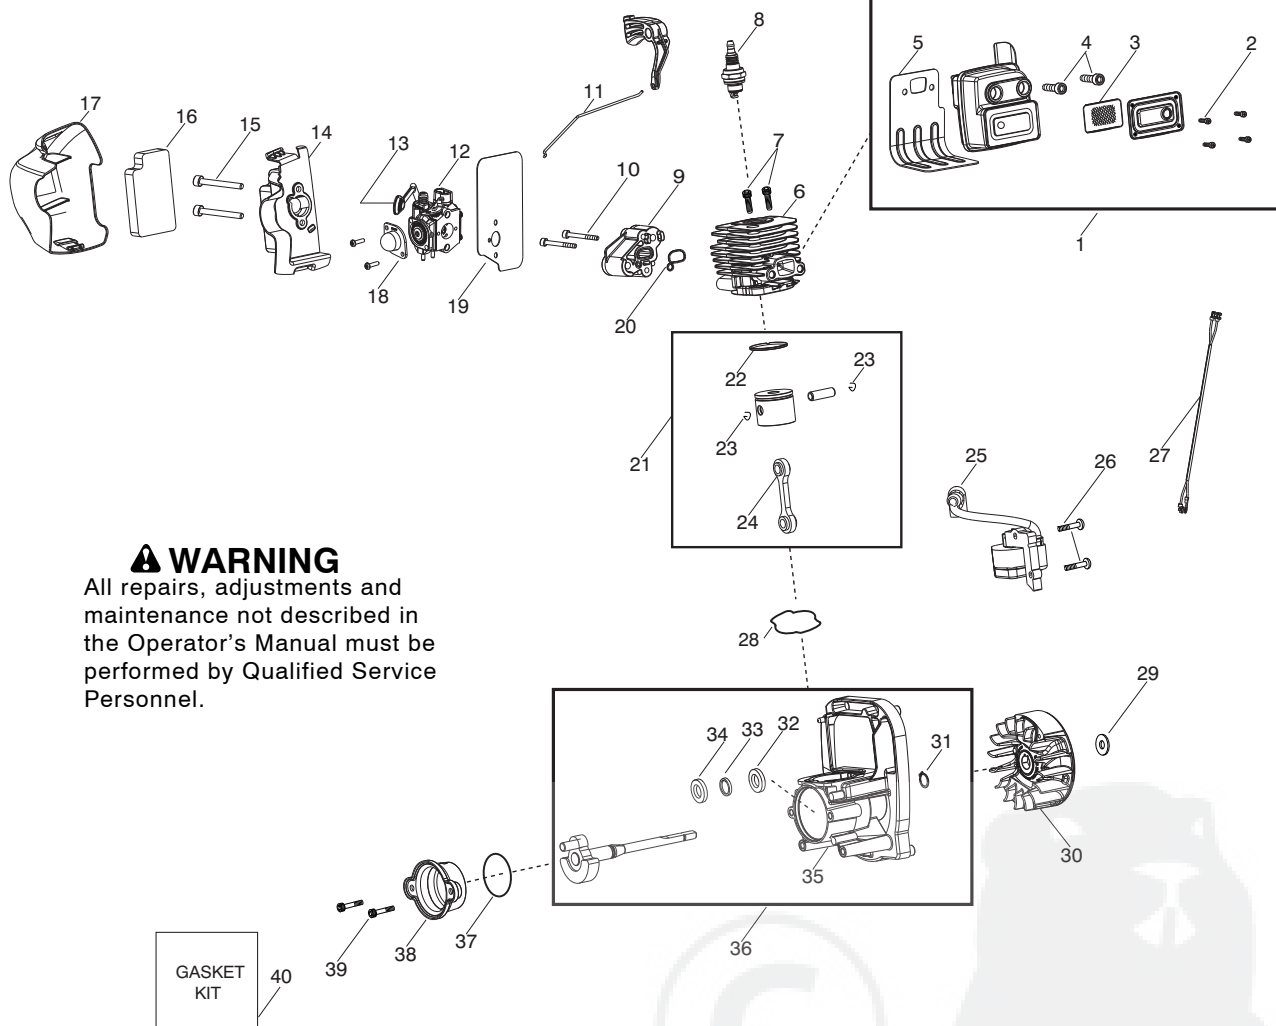

Parts List No. 545164321		Partner PARTS LIST	MODEL GBV 325
Date 7/15/09	Replaces 545164321 - 1/07/09		NOTE : Illustration may differ from actual model due to design changes.

⚠ WARNING

All repairs, adjustments and maintenance not described in the Operator's Manual must be performed by Qualified Service Personnel.

Ref.	Part No.	Description	Ref.	Part No.	Description
1.	530015814	Screw	24.	545109901	Washer - Impeller
2.	545135806	Assy - Engine Cover	25.	545113601	Assy - Impeller
3.	530015880	Screw	26.	545113701	Spacer - Flywheel
4.	545134001	Shield - Baffle	27.	530015197	Nut
5.	545099101	Baffle	28.	530016386	Screw
6.	530016391	Screw	29.	545100903	Assy-Scroll Assy. RH (Incl. 14)
7.	545081852	Kit - Starter Pulley	30.	545101201	Handle - Vac
8.	545213601	Spring - Starter	31.	545100401	Assy - Fuel Tank (Incl. 32,33,34,35)
9.	545107101	Tube - Starter Rope	32.	530095646	Assy - Fuel Pickup
10.	530054834	Handle - starter	33.	530069247	Kit - Fuel Line (carb/purge)
11.	545081833	Kit - Rope	34.	530069216	Kit - Fuel Line (tank/purge)
12.	545081830	Kit - Switch (momentary) (Incl. 13)	35.	530057973	Assy - Fuel Cap w/retainer
13.	545128201	Protector - Switch	36.	530016445	Screw - Fuel Tank Retainer
14.	545099001	Bearing	Not Shown		
15.	530626605	Nut	-----	Manual	
16.	545113803	Trigger - Throttle	545154704	Scan	
17.	545134103	Assy - Scroll LH (Incl. 19,20)	545154705	Euro 1	
18.	530015814	Screw	545154706	Euro 3	
19.	545100801	Door- Vac	545154707	Euro 4	
20.	545115601	Spring - Vac Door	545154708	Turkish	
21.	545003502	Screw	545052802	Decal - Warning CE	
22.	530016406	Screw - Handle Vac	530402633	Decal - Screw Warning	
23.	530092322	Washer - Lock			

✓ = New Part Number For This IPL

★ = Refer to the Service Reference Indicated for more information. (Located at the END of the IPL)

Parts List No. 545164321		<i>Partner</i> PARTS LIST	MODEL GBV 325
Date 7/15/09	Replaces 545164321 - 1/07/09		Page: 2
NOTE : Illustration may differ from actual model due to design changes.			