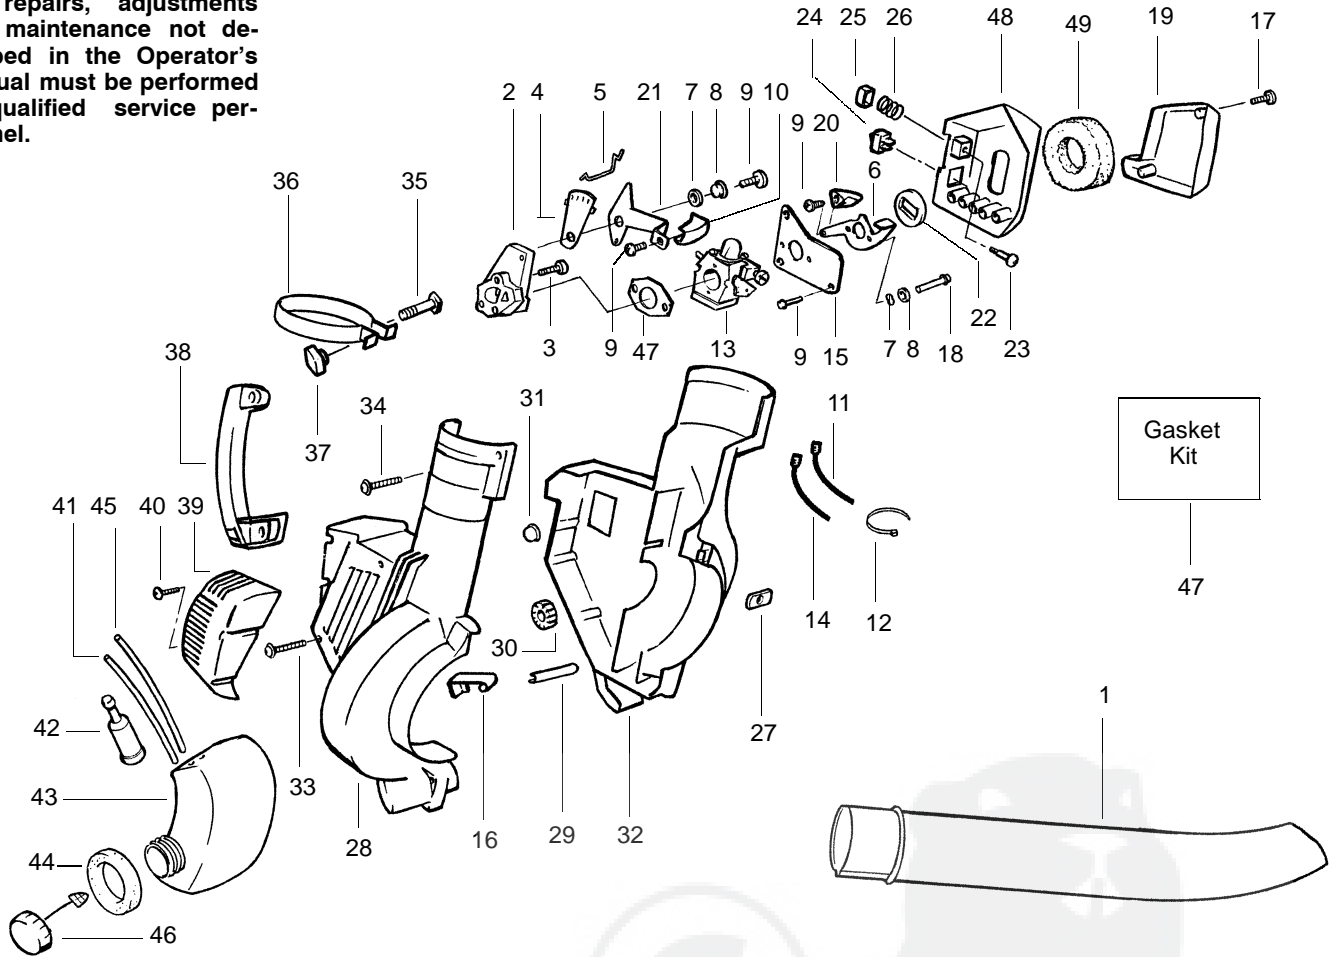

⚠ WARNING

All repairs, adjustments and maintenance not described in the Operator's Manual must be performed by qualified service personnel.

TYPE 1

Ref.	Part No.	Description	Ref.	Part No.	Description
1.	530095597	Blower Tube	28.	530403154	Housing-Right
2.	530049322	Carburetor Adaptor	29.	530049617	Guide Starter Rope
3.	530016014	Screw	30.	530049323	Isolator
4.	530049526	Throttle Plate	31.	530036792	Isolator
5.	530049324	Throttle Linkage	32.	530403155	Housing-Left
6.	530049834	Choke Lever	33.	530015886	Screw
7.	530015254	Washer	34.	530015880	Screw
8.	530015852	Choke Spacer	35.	530015820	Bolt
9.	530015775	Screw	36.	530095592	Clamp-Blower Tube
10.	530049837	Knob-Throttle Lever	37.	530049885	Knob
11.	530049495	Leadwire-Switch	38.	530095469	Handle
12.	530049494	Wire Clamp	39.	530049879	Muffler Cover
13.	530069924	Carburetor Ass'y. (WA-229)	40.	530015880	Screw
14.	530049496	Leadwire-Ground	41.	530069247	Line Kit-Carb/Purge
15.	530052293	Choke Plate	42.	530095646	Fuel Pick-up Ass'y.
16.	530402044	Spring Cover Latch	43.	530049491	Fuel Tank Ass'y.
17.	530015957	Screw	44.	530049527	Gasket-Fuel Tank
18.	530015849	Screw	45.	530069216	Line Kit-Tank/Purge
19.	530049315	Air Box Cover	46.	530049386	Fuel Cap w/Retainer
20.	530049836	Knob-Choke Lever	47.	530069813	Gasket Kit
21.	530049325	Throttle Lever	48.	530049316	Air Box
22.	530019246	Filter-Choke Plate	49.	530049383	Air Filter
23.	530016211	Retainer-Purge Button			
24.	530069572	Switch			
25.	530049838	Purge Button	Not Shown		Operator Manual
26.	530016212	Spring-Purge Button		530087044	Scan.
27.	530016207	Nut		530087045	Euro.

✓ = NEW PART NUMBER FOR THIS IPL * = REFER TO THE SERVICE REFERENCE INDICATED FOR MORE INFORMATION. (LOCATED AT END OF IPL)

PARTS LIST NO. 530087127		PARTNER ® PARTS LIST	MODEL(s) BV24
DATE 8/05/02	Replaces 530087127-1/31/02		Note: Illustration may differ from actual model due to design changes