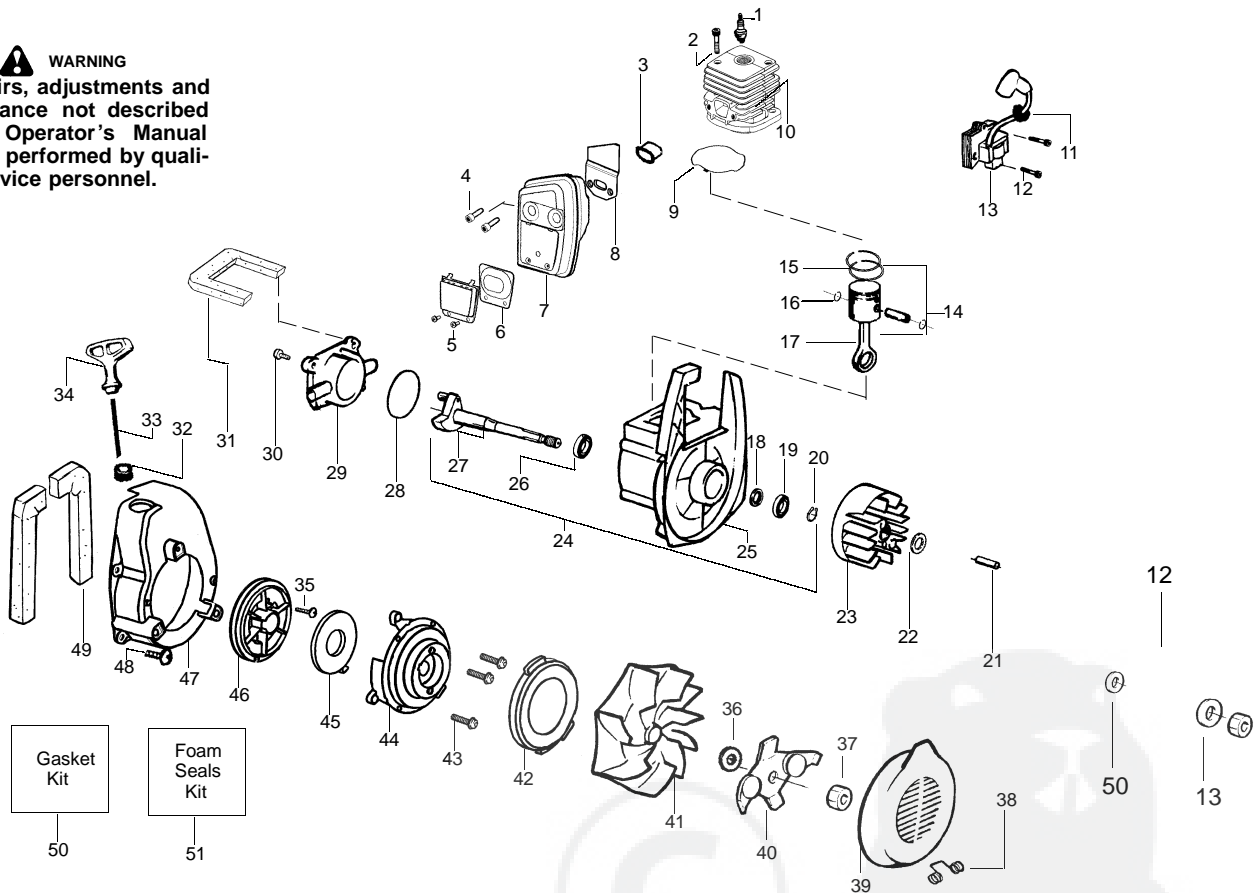

TYPE 3

WARNING
All repairs, adjustments and maintenance not described in the Operator's Manual must be performed by qualified service personnel.

Ref.	Part No.	Description	Ref.	Part No.	Description	Ref.	Part No.	Description
1.	952030249	Spark Plug (RCJ-6Y)	21.	530016190	Spacer-Flywheel	40.	530095461	Assy-Mulch Blade
2.	530015953	Screw	22.	530015149	Washer	41.	530069817	Assy-Impeller
3.	530055191	Insulator-Heat	23.	530039209	Assy-Flywheel	42.	530056625	Seal-Ring
4.	530016387	Screw-Muffler-Internal	24.	530071456	Assy-Crankcase/Crank shaft (incl. 20,25,27)	43.	530016349	Screw
5.	530015241	Screw	25.	530012492	Assy-Crankcase (Incl. 18,19,26)	44.	530055101	Housing-Pulley
6.	530071593	Kit-Spark Screen (incl. #5)	26.	530032125	Bearing-Inner	45.	530042086	Spring-Starter
7.	530071600	Kit-Muffler (incl. 4,5,6, & 8)	27.	530012452	Assy-Crankshaft	46.	530071466	Kit-Starter Pulley
8.	530071458	Gasket-Baffle (kit)	28.	530071458	O-ring-C/case (kit)	47.	530055102	Fan Housing
9.	530071458	Gasket-Cylinder (kit)	29.	530012443	Cover-Crankcase	48.	530015810	Screw
10.	530071457	Kit-Cylinder	30.	530015810	Screw	49.	530071459	Foam-182mm (kit)
11.	530019182	Grommet-Ign. Module	31.	530071459	Foam-219mm (kit)	50.	530071458	Kit-Gasket (page 3 incl. 2 & 5) (page 6 incl. 8,9, & 28)
12.	530016357	Screw-Ignition Module	32.	530029182	Eyelet-Flange	51.	530071459	Kit-Foam Seals (page 3 incl. 1,16, & 32) (page 6 incl. 31 & 49)
13.	530035505	Ignition Module	33.	530071467	Kit-Rope			
14.	530069812	Kit-Piston (Incl. 15 & 16)	34.	530049488	Handle-Starter			
15.	530055120	Piston Ring	35.	530016326	Screw-Rope			
16.	530015162	Retainer-Piston Pin	36.	530016240	Washer-Belleville			
17.	530069945	Assy-Connecting Rod	37.	530626605	Nut			
18.	530071615	Kit-Crankcase Seal	38.	530402043	Spring-Return Cover			
19.	530055728	Bearing-Outer	39.	530049313	Inlet Door			
20.	530015941	Retainer Ring-C'chaft						

✓ = NEW PART NUMBER FOR THIS IPL

★ = REFER TO THE SERVICE REFERENCE INDICATED FOR MORE INFORMATION. (LOCATED AT END OF IPL)