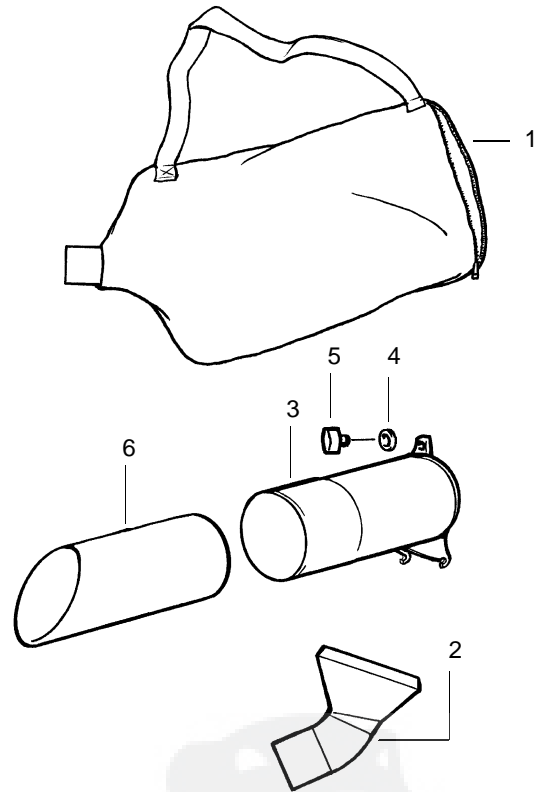

✓ = NEW PART NUMBER FOR THIS IPL

★ = REFER TO THE SERVICE REFERENCE INDICATED FOR MORE INFORMATION. (LOCATED AT END OF IPL)

TYPE 1 ONLY

Carburetor Assembly Part # 530069924 - (WA-229)

Key No.	Part No.	Description
1	530038403	Limiter Cap
2	530069842	Carburetor Repair Kit
3	530069845	Gasket/Diaphragm Kit

TYPE 2,3 ONLY

Carburetor Assembly Part # 530071465 - (C1Q-W11)

Ref.	Part No.	Description
1.	530071465	Assy-Carb. Zama (C1Q-W11)
2.	530038479	Cap-Limiter (high) brown
3.	530038478	Cap-Limiter (low) tan
4.	530071475	Kit-Carb. Repair
5.	530071489	Kit-Carb. Gasket (Zama)

TYPE 1,2,3

Vacuum Tube Ass'y.

KEY NO.	PART NO.	DESCRIPTION
1	530095564	Vac Bag w/Strap
2	530095470	Elbow-Vac Tube
3	530095468	Vac Tube-Upper
4	530049686	Clip-Vac Tube
5	530016322	Knob-Blower
6	530094476	Vac Tube-Lower