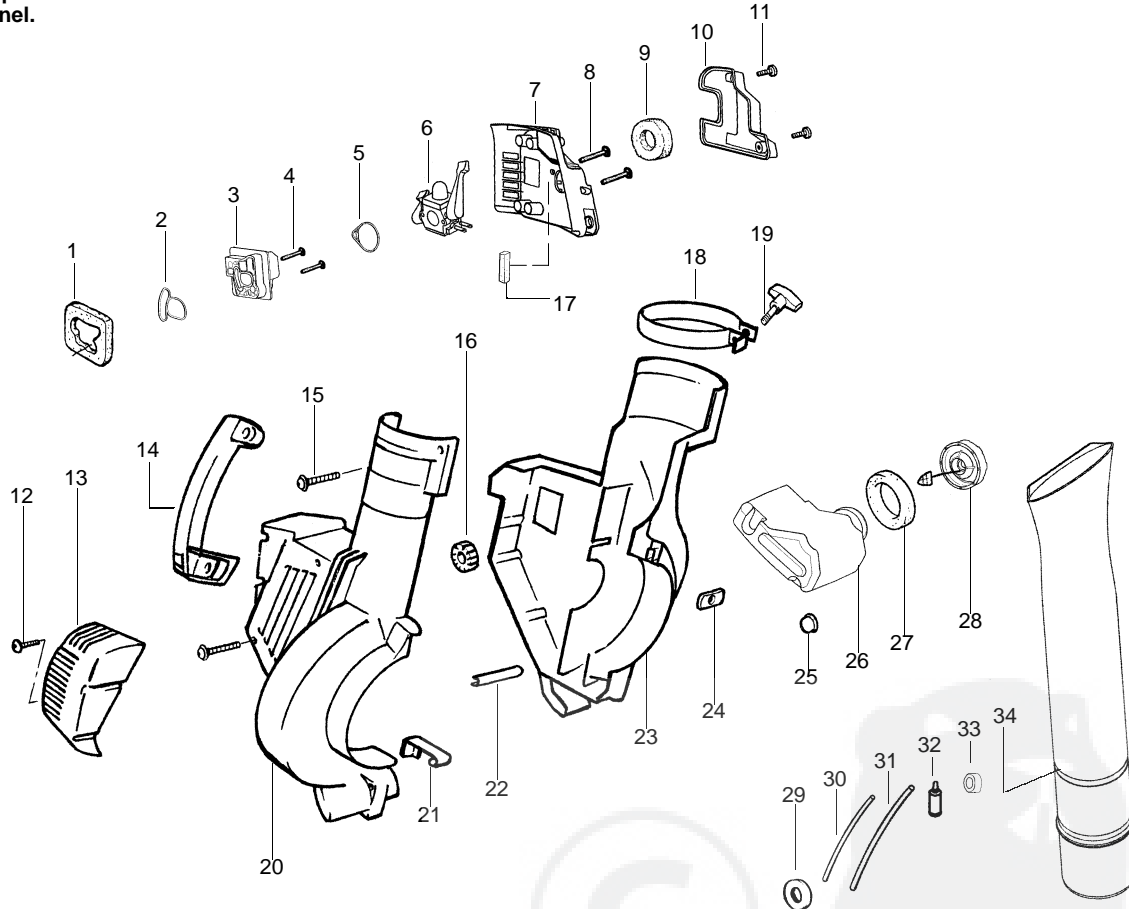

PARTS LIST NO. 530087127		PARTNER® PARTS LIST	MODEL(s) BV24	
DATE 8/05/02	Replaces 530087127-1/31/02		Note: Illustration may differ from actual model due to design changes	PAGE NO. 2

TYPE 2

WARNING

All repairs, adjustments and maintenance not described in the Operator's Manual must be performed by qualified service personnel.

Ref.	Part No.	Description	Ref.	Part No.	Description
1.	530071459	Air Dam (Kit)	23.	530055147	Housing-Left
2.	530071458	Gasket-Carb. Adapt./Cyl. (Kit)	24.	530016207	Nut
3.	530035514	Carburetor Adaptor	25.	530036792	Isolator-Crankcase
4.	530016309	Screw	26.	530049491	Assy-Fuel Tank
5.	530071458	Gasket-Carburetor (Kit)	27.	530049527	Gasket-Fuel Tank
6.	530071465	Kit-Carb Ass'y. (C1Q-W11)	28.	530049386	Fuel Cap w/Retainer
7.	530055103	Air Box	29.	530049656	Grommet-Shroud
8.	530016340	Screw-Carb.	30.	530069247	Kit-Line Carb/Purge
9.	530049383	Filter-Air	31.	530069216	Kit-Line Tank/Purge
10.	530055104	Cover-Air Filter	32.	530095646	Assy-Fuel Pick-up
11.	530016354	Screw-Air Box Cover	33.	530071459	Grommet-Fuel line (Kit)
12.	530016349	Screw	34.	530095597	Tube-Blower
13.	530055722	Assy-Muffler Cover			
14.	530095469	Handle			Not Shown
15.	530015886	Screw			
16.	530049323	Isolator			
17.	530071459	Foam-25.4mm (kit)			
18.	530016324	Clamp-Blower Tube			
19.	530016322	Knob-Tube Clamp			
20.	530055148	Housing-Right	---		Operator Manual
21.	530402044	Spring-Cover Latch	530086548		Scan.
22.	530049617	Guide-Starter Rope	530086549		Euro.
			530084404		Warning Decal
			530056407		Decal-Start Inst.

↙ = NEW PART NUMBER FOR THIS IPL

★ = REFER TO THE SERVICE REFERENCE INDICATED FOR MORE INFORMATION. (LOCATED AT END OF IPL)