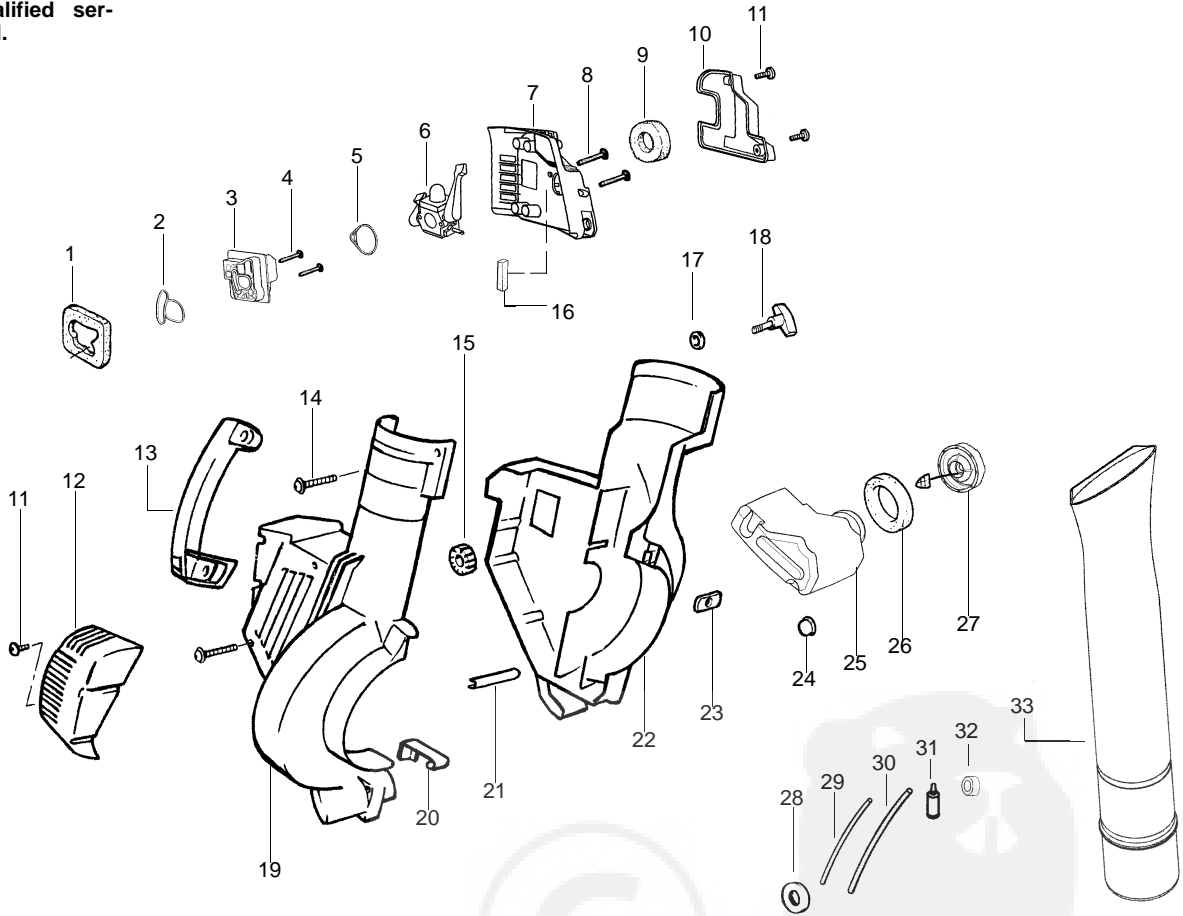

TYPE 3

WARNING

All repairs, adjustments and maintenance not described in the Operator's Manual must be performed by qualified service personnel.

Ref.	Part No.	Description	Ref.	Part No.	Description
1.	530071459	Air Dam (kit)	21.	530049617	Guide-Starter Rope
2.	530071458	Gasket-Adapter (kit)	22.	530056681	Housing-Left
3.	530035561	Carburetor Adaptor	23.	530016207	Nut
4.	530016309	Screw	24.	530036792	Isolator-Crankcase
5.	530071458	Gasket-Carburetor (kit)	25.	530049491	Assy-Fuel Tank
6.	530071465	Kit-Carb Ass'y. (C1Q-W11)	26.	530049527	Gasket-Fuel Tank
7.	530056629	Air Box	27.	530049386	Fuel Cap w/Retainer
8.	530015849	Screw-Carb.	28.	530049656	Grommet-Shroud
9.	530049383	Filter-Air	29.	530069247	Kit-Line Carb/Purge
10.	530056581	Cover-Air Filter	30.	530069216	Kit-Line Tank/Purge
11.	530016349	Screw	31.	530095646	Assy-Fuel Pick-up
12.	530056641	Guard-Muffler	32.	530071459	Grommet-Fuel line (kit)
13.	530095469	Handle	33.	530095597	Tube-Blower
14.	530015886	Screw			
15.	530049323	Isolator			
16.	530071459	Foam 25.4mm (kit)			
17.	530015197	Nut			
18.	530016322	Knob-Blower			
19.	530056680	Housing-Right			
20.	530402044	Spring-Cover Latch			
				Not Shown	
				530163051	Operator Manual - Euro
				530163054	Operator Manual - Scan
				530056646	Warning Decal
				530055358	Decal-Start Inst.