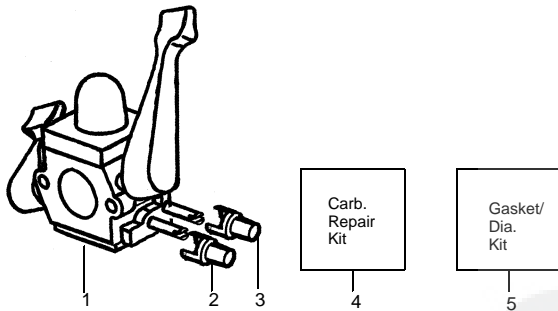

TYPE 2,3 ONLY

Carburetor Assembly Part # 530071465 - (C1Q-W11)

Ref.	Part No.	Description
1.	530071465	Assy-Carb. Zama (C1Q-W11)
2.	530038479	Cap-Limiter (high) brown
3.	530038478	Cap-Limiter (low) tan
4.	530071475	Kit-Carb. Repair
5.	530071489	Kit-Carb. Gasket (Zama)