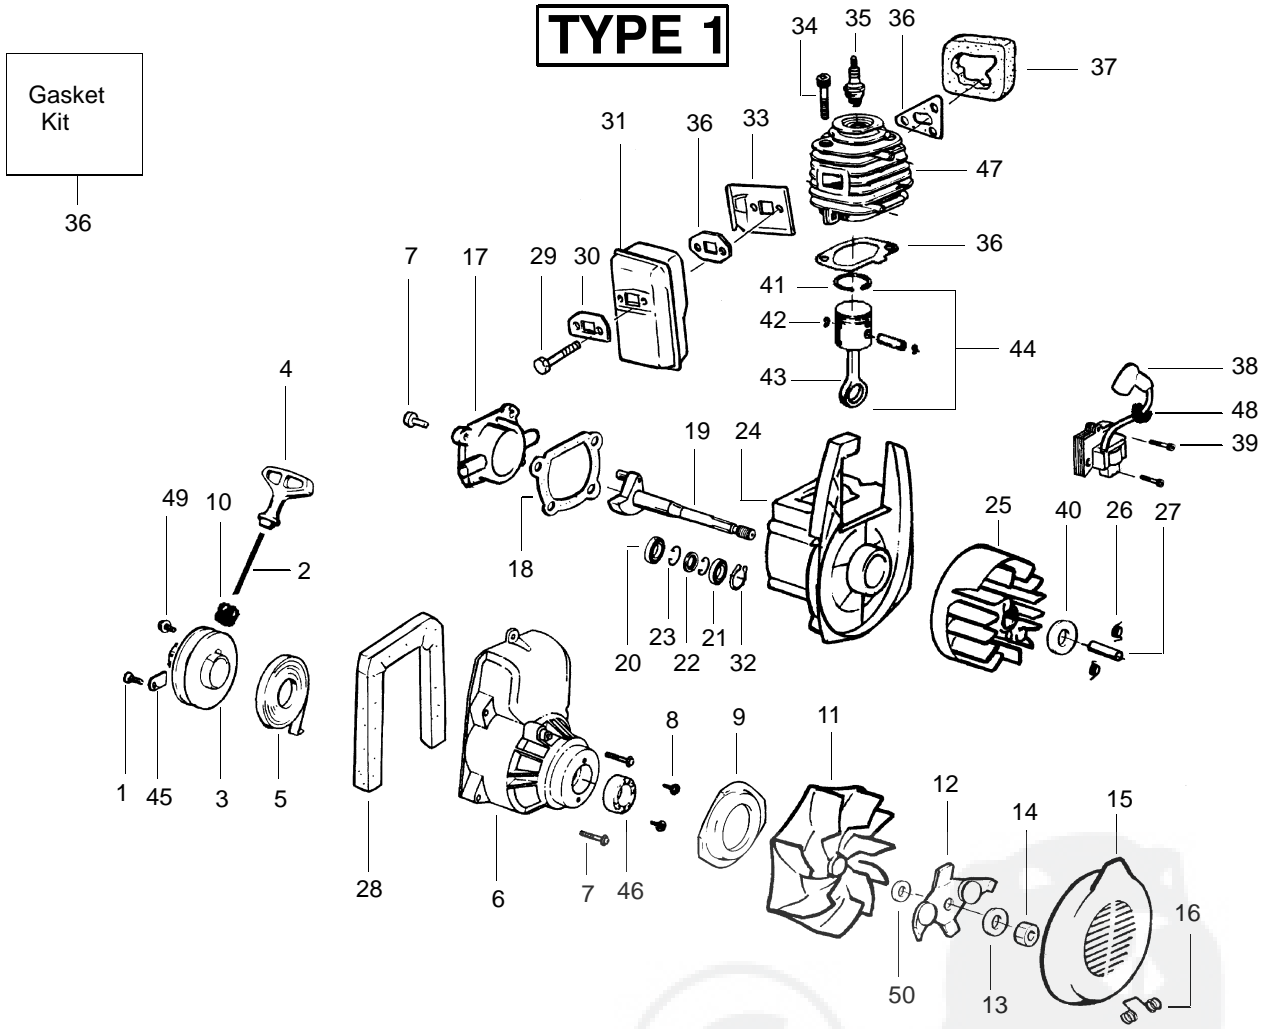

PARTS LIST NO. 530087127		PARTNER® PARTS LIST	MODEL(S) BV24	
DATE 8/05/02	Replaces 530087127-1/31/02		Note: Illustration may differ from actual model due to design changes	PAGE NO. 4

Ref.	Part No.	Description	Ref.	Part No.	Description	Ref.	Part No.	Description
1.	530015880	Screw	25.	530039209	Flywheel/Gasket Kit	46.	530032108	Bearing
2.	530069232	Rope Kit	26.	530023817	Spring-Starter Dog	47.	530069865	Cylinder
3.	530069885	Starter Pulley Kit	27.	530016190	Flywheel Spacer	48.	530019182	Grommet-Ign. Module
4.	530049488	Starter Handle	28.	530049713	Foam Seal	49.	530016080	Screw-Starter Pulley
5.	530042086	Starter Spring	29.	530016203	Muffler Bolt	50.	530016240	Washer-Belleville
6.	530054114	Fan Housing w/bearing	30.	530049454	Muffler Cover Plate	Not Shown		
7.	530015810	Screw	31.	530052241	Muffler Ass'y.			
8.	530015815	Screw	32.	530015941	Retainer Ring-C'chaft			
9.	530019240	O-Ring	33.	530049502	Muffler Shield			
10.	530029182	Eyelet	34.	530015953	Screw			
11.	530069817	Impeller (Incl. 10)	35.	952030201	Spark Plug (RCJ-8Y)	530069914	Spark Arrestor Kit (Optional)	
12.	530095461	Mulch Blade Ass'y.	36.	530069813	Gasket Kit			
13.	530015828	Washer-Flat	37.	530019247	Air Dam			
14.	530626605	Nut	38.	530052266	Ignition Module			
15.	530049313	Inlet Door	39.	530016208	Bolt			
16.	530402043	Spring-Return Cover	40.	530015149	Washer			
17.	530049297	Crankcase Cover	41.	530049903	Piston Ring (2)			
18.	530019181	Gasket-Crankcase Shroud	42.	530015162	Retainer			
19.	530049429	Crankshaft Ass'y.	43.	530069945	Connecting Rod Ass'y.			
20.	530032125	Inner Bearing	44.	530069812	Piston Kit (Incl. 41 & 42)			
21.	530032124	Outer Bearing	45.	530016226	Pulley Retainer			
22.	530019179	Crankcase Seal						
23.	530015945	Retaining Ring						
24.	530069818	Crankcase Ass'y. (Incl. 20-23)						

↗ = NEW PART NUMBER FOR THIS IPL   ★ = REFER TO THE SERVICE REFERENCE INDICATED FOR MORE INFORMATION. (LOCATED AT END OF IPL)