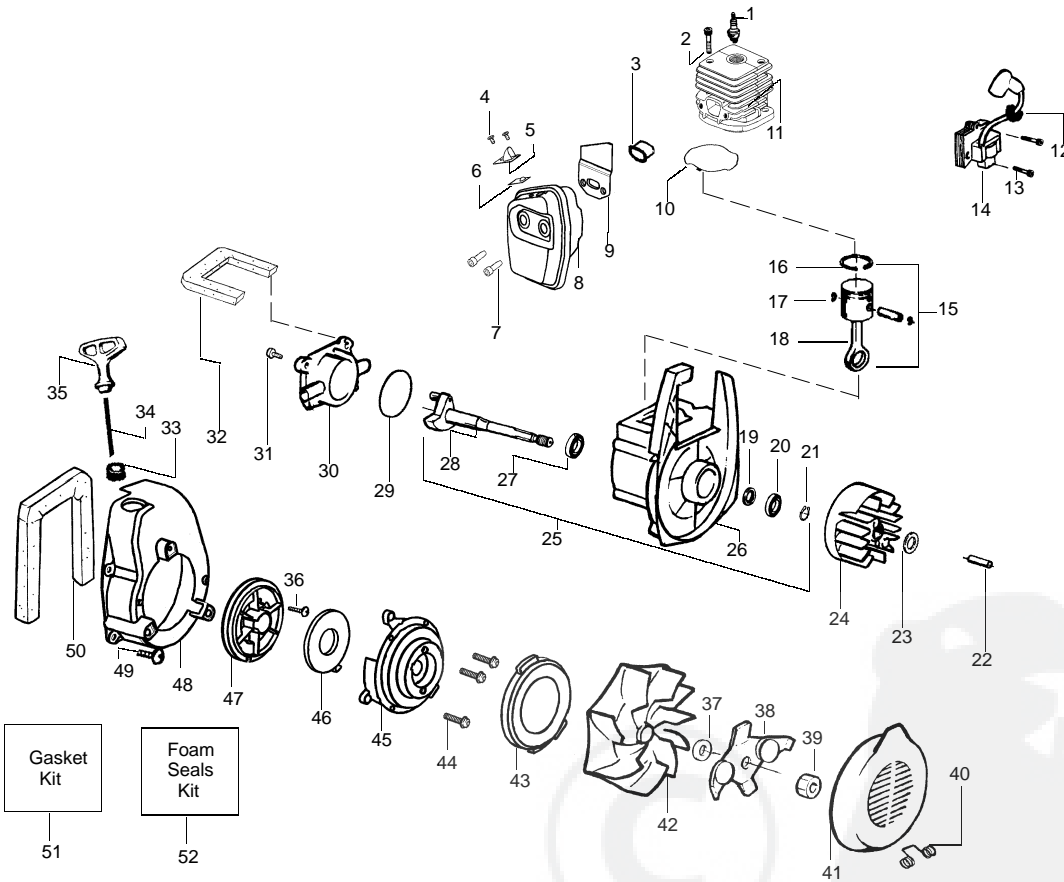

PARTS LIST NO. 530087127		PARTNER® PARTS LIST	MODEL(s) BV24	
DATE 8/05/02	Replaces 530087127-1/31/02		Note: Illustration may differ from actual model due to design changes	PAGE NO. 5

TYPE 2

WARNING

All repairs, adjustments and maintenance not described in the Operator's Manual must be performed by qualified service personnel.

Ref.	Part No.	Description	Ref.	Part No.	Description	Ref.	Part No.	Description
1.	952030164	Spark Plug (RCJ-6Y)	20.	530055728	Bearing-Outer	39.	530626605	Nut
2.	530015953	Screw	21.	530015941	Retainer Ring-C'chaft	40.	530402043	Spring-Return Cover
3.	530055191	Insulator-Heat	22.	530016190	Spacer-Flywheel	41.	530049313	Door-Inlet
4.	530055240	Screw	23.	530015149	Washer	42.	530069817	Kit-Impeller Assy
5.	530055241	Deflector-Muffler	24.	530039209	Assy-Flywheel	43.	530055106	Seal-Ring
6.	530071461	Kit-Spark Screen(incl. #4)	25.	530071456	Assy-Crankcase/Crank shaft (incl. 21,26,28)	44.	530016349	Screw
7.	530016341	Screw-Muffler-Internal	26.	530012440	Assy-Crankcase (Incl. 19,20,27)	45.	530055101	Housing-Pulley
8.	530071499	Kit-Muffler (incl. 4-6,7,9)	27.	530032125	Bearing-Inner	46.	530042086	Spring-Starter
9.	530071458	Gasket-Baffle (Kit)	28.	530012452	Assy-Crankshaft	47.	530071466	Kit-Starter Pulley
10.	530071458	Gasket-Cylinder (Kit)	29.	530071458	O-ring-C/case (Kit)	48.	530055102	Housing-Fan
11.	530071457	Kit-Cylinder	30.	530012443	Cover-Crankcase	49.	530015810	Screw
12.	530019182	Grommet-Ign. Module	31.	530015810	Screw	50.	530071459	Foam-365mm (Kit)
13.	530016357	Screw-Ignition Module	32.	530071459	Foam-219mm (Kit)	51.	530071458	Kit-Gasket (includes #9,10,29, adaptor gas ket, & carb. gasket)
14.	530035505	Module-Ignition	33.	530029182	Eyelet-Flange	52.	530071459	Kit-Foam Seals (includes #32,50, air dam & Fuel line grommet)
15.	530069812	Kit-Piston (Incl. 16 & 17)	34.	530071467	Kit-Rope			
16.	530055120	Ring-Piston	35.	530049488	Handle-Starter			
17.	530015162	Retainer-Piston Pin	36.	530016326	Screw-Rope			
18.	530069945	Assy-Connecting Rod	37.	530016240	Washer-Belleville			
19.	530019264	Seal-Crankcase	38.	530095461	Assy-Mulch Blade			

✓ = NEW PART NUMBER FOR THIS IPL

* = REFER TO THE SERVICE REFERENCE INDICATED FOR MORE INFORMATION. (LOCATED AT END OF IPL)