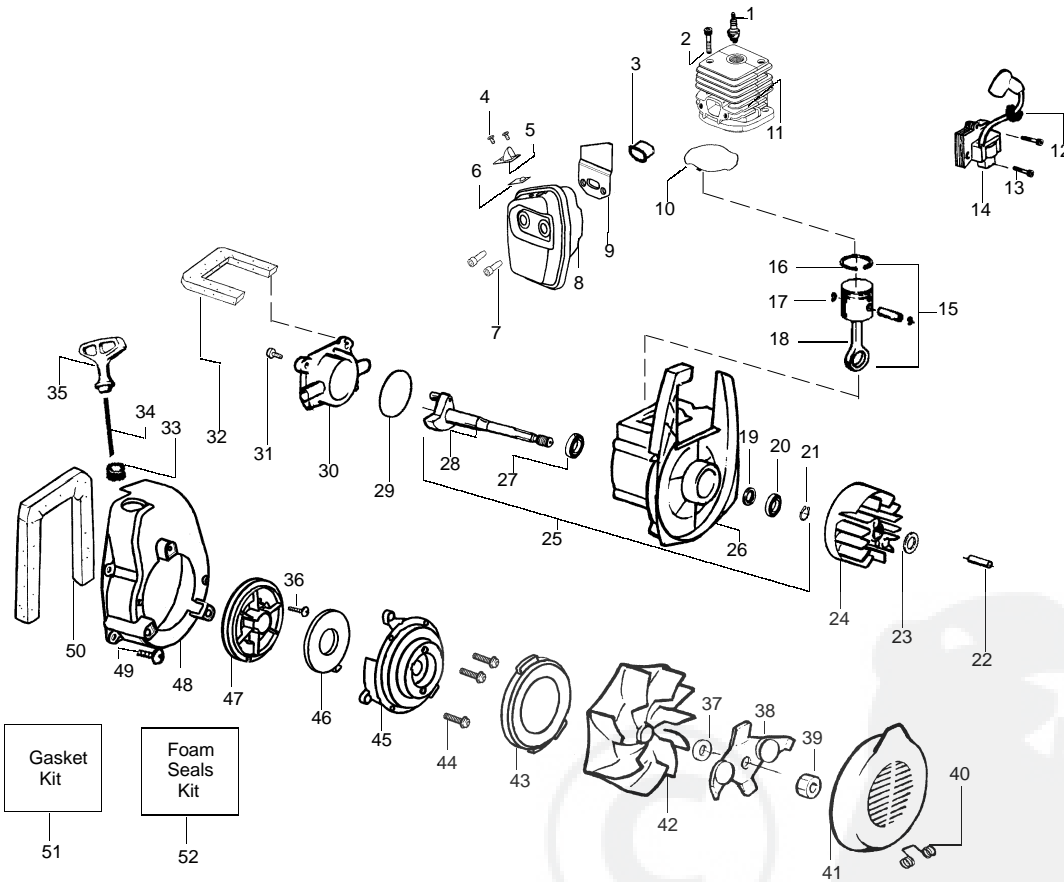

PARTS LIST NO. 530087127		PARTNER® PARTS LIST	MODEL(s) BV24	
DATE 8/05/02	Replaces 530087127-1/31/02		Note: Illustration may differ from actual model due to design changes	PAGE NO. 5

TYPE 2

WARNING

All repairs, adjustments and maintenance not described in the Operator's Manual must be performed by qualified service personnel.

Ref.	Part No.	Description	Ref.	Part No.	Description	Ref.	Part No.	Description
1.	952030164	Spark Plug (RCJ-6Y)	20.	530055728	Bearing-Outer	39.	530626605	Nut
2.	530015953	Screw	21.	530015941	Retainer Ring-C'haft	40.	530402043	Spring-Return Cover
3.	530055191	Insulator-Heat	22.	530016190	Spacer-Flywheel	41.	530049313	Door-Inlet
4.	530055240	Screw	23.	530015149	Washer	42.	530069817	Kit-Impeller Assy
5.	530055241	Deflector-Muffler	24.	530039209	Assy-Flywheel	43.	530055106	Seal-Ring
6.	530071461	Kit-Spark Screen(incl. #4)	25.	530071456	Assy-Crankcase/Crank shaft (incl. 21,26,28)	44.	530016349	Screw
7.	530016341	Screw-Muffler-Internal	26.	530012440	Assy-Crankcase (Incl. 19,20,27)	45.	530055101	Housing-Pulley
8.	530071499	Kit-Muffler (incl. 4-6,7,9)	27.	530032125	Bearing-Inner	46.	530042086	Spring-Starter
9.	530071458	Gasket-Baffle (Kit)	28.	530012452	Assy-Crankshaft	47.	530071466	Kit-Starter Pulley
10.	530071458	Gasket-Cylinder (Kit)	29.	530071458	O-ring-C/case (Kit)	48.	530055102	Housing-Fan
11.	530071457	Kit-Cylinder	30.	530012443	Cover-Crankcase	49.	530015810	Screw
12.	530019182	Grommet-Ign. Module	31.	530015810	Screw	50.	530071459	Foam-365mm (Kit)
13.	530016357	Screw-Ignition Module	32.	530071459	Foam-219mm (Kit)	51.	530071458	Kit-Gasket (includes #9,10,29, adaptor gas ket, & carb. gasket)
14.	530035505	Module-Ignition	33.	530029182	Eyelet-Flange	52.	530071459	Kit-Foam Seals (includes #32,50, air dam & Fuel line grommet)
15.	530069812	Kit-Piston (Incl. 16 & 17)	34.	530071467	Kit-Rope			
16.	530055120	Ring-Piston	35.	530049488	Handle-Starter			
17.	530015162	Retainer-Piston Pin	36.	530016326	Screw-Rope			
18.	530069945	Assy-Connecting Rod	37.	530016240	Washer-Belleville			
19.	530019264	Seal-Crankcase	38.	530095461	Assy-Mulch Blade			

✓ = NEW PART NUMBER FOR THIS IPL

* = REFER TO THE SERVICE REFERENCE INDICATED FOR MORE INFORMATION. (LOCATED AT END OF IPL)