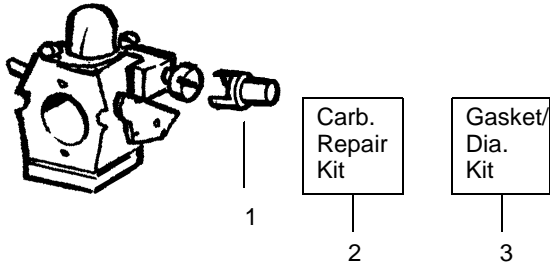

✓ = NEW PART NUMBER FOR THIS IPL

* = REFER TO THE SERVICE REFERENCE INDICATED FOR MORE INFORMATION. (LOCATED AT END OF IPL)

TYPE 3

WARNING
All repairs, adjustments and maintenance not described in the Operator's Manual must be performed by qualified service personnel.

✓ = NEW PART NUMBER FOR THIS IPL

★ = REFER TO THE SERVICE REFERENCE INDICATED FOR MORE INFORMATION. (LOCATED AT END OF IPL)

TYPE 1 ONLY

Carburetor Assembly Part # 530069924 - (WA-229)

Key No.	Part No.	Description
1	530038403	Limiters Cap
2	530069842	Carburetor Repair Kit
3	530069845	Gasket/Diaphragm Kit