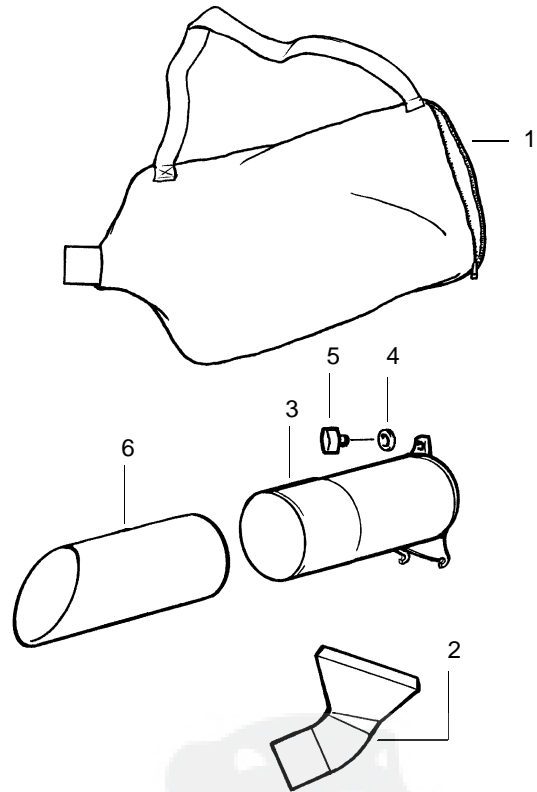

✓ = NEW PART NUMBER FOR THIS IPL

★ = REFER TO THE SERVICE REFERENCE INDICATED FOR MORE INFORMATION. (LOCATED AT END OF IPL)

TYPE 1 ONLY

Carburetor Assembly Part # 530069924 - (WA-229)

Key No.	Part No.	Description
1	530038403	Limiters Cap
2	530069842	Carburetor Repair Kit
3	530069845	Gasket/Diaphragm Kit

TYPE 2,3 ONLY

Carburetor Assembly Part # 530071465 - (C1Q-W11)

Ref.	Part No.	Description
1.	530071465	Assy-Carb. Zama (C1Q-W11)
2.	530038479	Cap-Limiter (high) brown
3.	530038478	Cap-Limiter (low) tan
4.	530071475	Kit-Carb. Repair
5.	530071489	Kit-Carb. Gasket (Zama)

TYPE 1,2,3

Vacuum Tube Ass'y.

KEY NO.	PART NO.	DESCRIPTION
1	530095564	Vac Bag w/Strap
2	530095470	Elbow-Vac Tube
3	530095468	Vac Tube-Upper
4	530049686	Clip-Vac Tube
5	530016322	Knob-Blower
6	530094476	Vac Tube-Lower