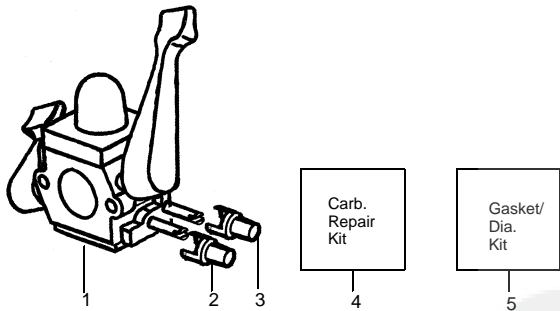

✓ = NEW PART NUMBER FOR THIS IPL

★ = REFER TO THE SERVICE REFERENCE INDICATED FOR MORE INFORMATION. (LOCATED AT END OF IPL)

TYPE 1 ONLY

Carburetor Assembly Part # 530069924 - (WA-229)

Key No.	Part No.	Description
1	530038403	Limiters Cap
2	530069842	Carburetor Repair Kit
3	530069845	Gasket/Diaphragm Kit

TYPE 2,3 ONLY

Carburetor Assembly Part # 530071465 - (C1Q-W11)

Ref.	Part No.	Description
1.	530071465	Assy-Carb. Zama (C1Q-W11)
2.	530038479	Cap-Limiter (high) brown
3.	530038478	Cap-Limiter (low) tan
4.	530071475	Kit-Carb. Repair
5.	530071489	Kit-Carb. Gasket (Zama)