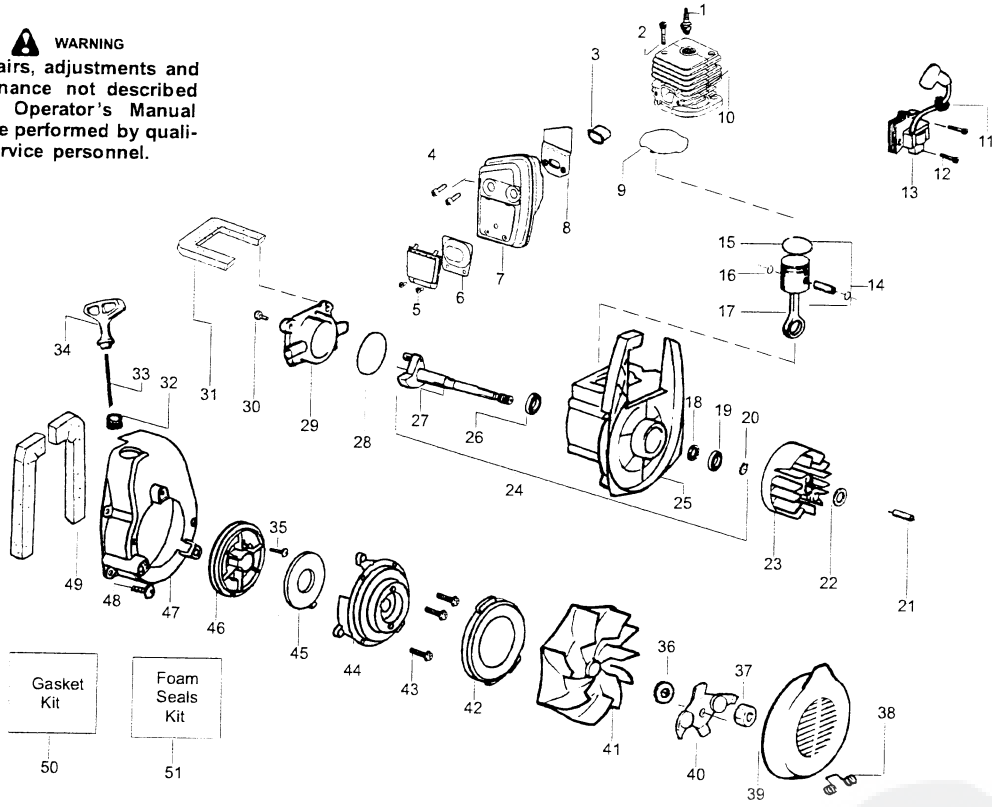

PARTS LIST NO. 530163937		McCULLOCH. PARTS LIST	MODEL(S) MAC BVM 250
DATE 3/24/03	NEW		PAGE NO. 2
Note: Illustration may differ from actual model due to design changes			

WARNING
All repairs, adjustments and maintenance not described in the Operator's Manual must be performed by qualified service personnel.

Ref.	Part No.	Description	Ref.	Part No.	Description	Ref.	Part No.	Description
1.	952030249	Spark Plug (RCJ-6Y)	21.	530016190	Spacer-Flywheel	40.	530095461	Assy-Mulch Blade
2.	530015953	Screw	22.	530015149	Washer	41.	530069817	Assy-Impeller
3.	530055191	Insulator-Heat	23.	530039209	Assy-Flywheel	42.	530056625	Seal-Ring
4.	530016387	Screw-Muffler-Internal	24.	530071456	Assy-Crankcase/Crank shaft (incl. 20,25,27)	43.	530016349	Screw
5.	530015241	Screw	25.	530012492	Assy-Crankcase (Incl. 18,19,26)	44.	530055101	Housing-Pulley
6.	530071593	Kit-Spark Screen (incl. #5)	26.	530032125	Bearing-Inner	45.	530042086	Spring-Starter
7.	530071600	Kit-Muffler (incl. 4,5,6, & 8)	27.	530012452	Assy-Crankshaft	46.	530071466	Kit-Starter Pulley
8.	530071458	Gasket-Baffle (kit)	28.	530071458	O-ring-C/case (kit)	47.	530055102	Fan Housing
9.	530071458	Gasket-Cylinder (kit)	29.	530012443	Cover-Crankcase	48.	530015810	Screw
10.	530012432	Cylinder	30.	530015810	Screw	49.	530071459	Foam-182mm (kit)
11.	530019182	Grommet-Ign. Module	31.	530071459	Foam-219mm (kit)	50.	530071458	Kit-Gasket (page 1 incl. 2, & 5) (page 2 incl. 8,9, & 28)
12.	530016357	Screw-Ignition Module	32.	530029182	Eyelet-Flange	51.	530071459	Kit-Foam Seals (page 1 incl. 1,14,17,32) (page 2 incl. 31 & 49)
13.	530035505	Ignition Module	33.	530071467	Kit-Rope			
14.	530071357	Kit-Piston (Incl. 15 & 16)	34.	530049488	Handle-Starter			
15.	530055120	Piston Ring	35.	530016391	Screw-Rope			
16.	530015162	Retainer-Piston Pin	36.	530016240	Washer-Belleville			
17.	530069945	Assy-Connecting Rod	37.	530626605	Nut			
18.	530071615	Kit-Crankcase Seal	38.	530402043	Spring-Return Cover			
19.	530055728	Bearing-Outer	39.	530049313	Inlet Door			
20.	530015941	Retainer Ring-C'haft						

✓ = NEW PART NUMBER FOR THIS IPL   * = REFER TO THE SERVICE REFERENCE INDICATED FOR MORE INFORMATION. (LOCATED AT END OF IPL)