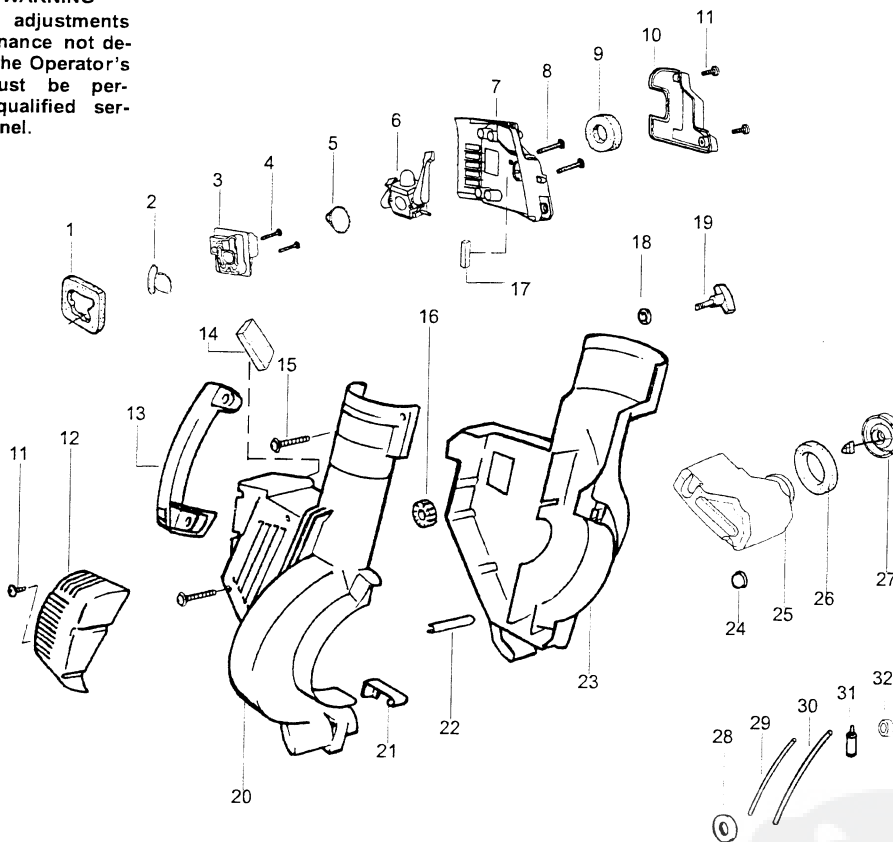

PARTS LIST NO. 530163937		<b>McCULLOCH.</b> PARTS LIST	MODEL(s) MAC BVM 250
DATE 3/24/03	NEW		Note: Illustration may differ from actual model due to design changes

**⚠ WARNING**  
All repairs, adjustments and maintenance not described in the Operator's Manual must be performed by qualified service personnel.

Ref.	Part No.	Description	Ref.	Part No.	Description
1.	530071459	Air Dam (kit)	21.	530402044	Spring-Cover Latch
2.	530071458	Gasket-Adapter (kit)	22.	530049617	Guide-Starter Rope
3.	530035561	Carburetor Adaptor	23.	530057313	Housing-Left
4.	530016309	Screw	24.	530036792	Isolator-Crankcase
5.	530071458	Gasket-Carburetor (kit)	25.	530049491	Assy-Fuel Tank
6.	530071632	Kit-Carb Ass'y. (C1Q-W11C)	26.	530049527	Gasket-Fuel Tank
7.	530056629	Air Box	27.	530049386	Fuel Cap w/Retainer
8.	530015849	Screw-Carb.	28.	530049656	Grommet-Shroud
9.	530049383	Filter-Air	29.	530069247	Kit-Line Carb/Purge
10.	530056581	Cover-Air Filter	30.	530069216	Kit-Line Tank/Purge
11.	530016349	Screw	31.	530095646	Assy-Fuel Pick-up
12.	530056641	Guard-Muffler	32.	530071459	Grommet-Fuel line (kit)
13.	530095469	Handle			
14.	530071459	Foam 71.1mm (kit)			
15.	530015886	Screw		Not Shown	
16.	530049323	Isolator			
17.	530071459	Foam 25.4mm (kit)			
18.	530015197	Nut		---	Operator Manual
19.	530016322	Knob-Blower		530163916	Scan
20.	530057312	Housing-Right		530163917	Euro
				530057414	Warning Decal

✓ = NEW PART NUMBER FOR THIS IPL

\* = REFER TO THE SERVICE REFERENCE INDICATED FOR MORE INFORMATION. (LOCATED AT END OF IPL)

PARTS LIST NO. 530163937		<b>McCULLOCH. PARTS LIST</b>	MODEL(S) MAC BVM 250
DATE 3/24/03	NEW		PAGE NO. 2
Note: Illustration may differ from actual model due to design changes			

✓ = NEW PART NUMBER FOR THIS IPL      \* = REFER TO THE SERVICE REFERENCE INDICATED FOR MORE INFORMATION. (LOCATED AT END OF IPL)

PARTS LIST NO. 530163937		<b>McCULLOCH. PARTS LIST</b>	MODEL(s) MAC BVM 250
DATE 3/24/03	NEW		NOTE: Illustration may differ from actual model due to design changes