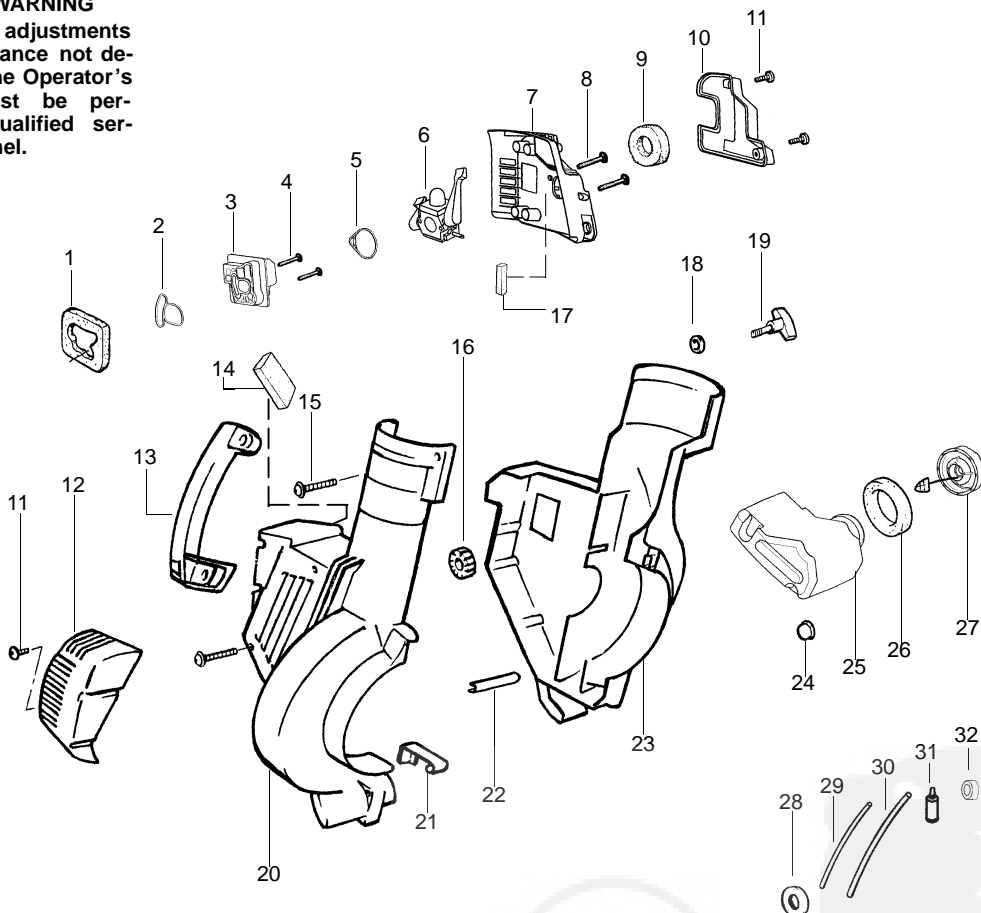

**WARNING**

All repairs, adjustments and maintenance not described in the Operator's Manual must be performed by qualified service personnel.

Ref.	Part No.	Description	Ref.	Part No.	Description
1.	530071459	Air Dam (kit)	21.	530402044	Spring-Cover Latch
2.	530071458	Gasket-Adapter (kit)	22.	530049617	Guide-Starter Rope
3.	530035561	Carburetor Adaptor	23.	530057313	Housing-Left
4.	530016309	Screw	24.	530036792	Isolator-Crankcase
5.	530071458	Gasket-Carburetor (kit)	25.	530049491	Assy-Fuel Tank
6.	530071632	Kit-Carb Ass'y. (C1Q-W11C)	26.	530049527	Gasket-Fuel Tank
7.	530056629	Air Box	27.	530049386	Fuel Cap w/Retainer
8.	530015849	Screw-Carb.	28.	530049656	Grommet-Shroud
9.	530049383	Filter-Air	29.	530069247	Kit-Line Carb/Purge
10.	530056581	Cover-Air Filter	30.	530069216	Kit-Line Tank/Purge
11.	530016349	Screw	31.	530095646	Assy-Fuel Pick-up
12.	530056641	Guard-Muffler	32.	530071459	Grommet-Fuel line (kit)
13.	530095469	Handle		Not Shown	
14.	530071459	Foam 71.1mm (kit)	---	Operator Manual	
15.	530015886	Screw	530163919	Scan.	
16.	530049323	Isolator	530163920	Euro.	
17.	530071459	Foam 25.4mm (kit)	530057414	Warning Decal	
18.	530015197	Nut			
19.	530016322	Knob-Blower			
20.	530057312	Housing-Right			