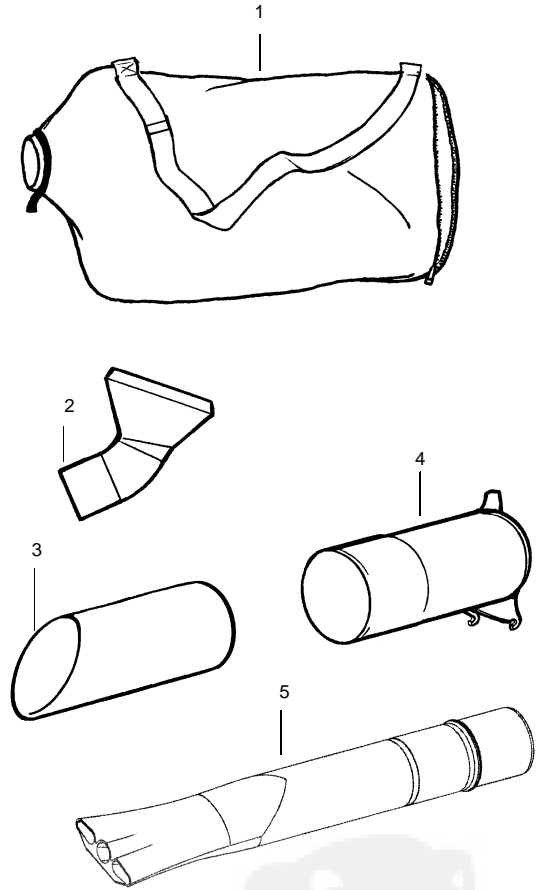

✓ = NEW PART NUMBER FOR THIS IPL

★ = REFER TO THE SERVICE REFERENCE INDICATED FOR MORE INFORMATION. (LOCATED AT END OF IPL)

**Kit - Carburetor Assy # 530071632 - C1Q-W11C**

Note: No Repair kits are available for this carburetor, please order the complete assembly part number 530-071632 ( C1Q-W11C )

**Assy - Vacuum**

Ref.	Part No.	Description
1.	530095564	Assy-Vac. Bag w/strap
2.	530095470	Tube-Elbow Vac
3.	530094476	Tube-Lower Vac
4.	530056901	Tube-Upper Vac
5.	530095593	Tube-Blower