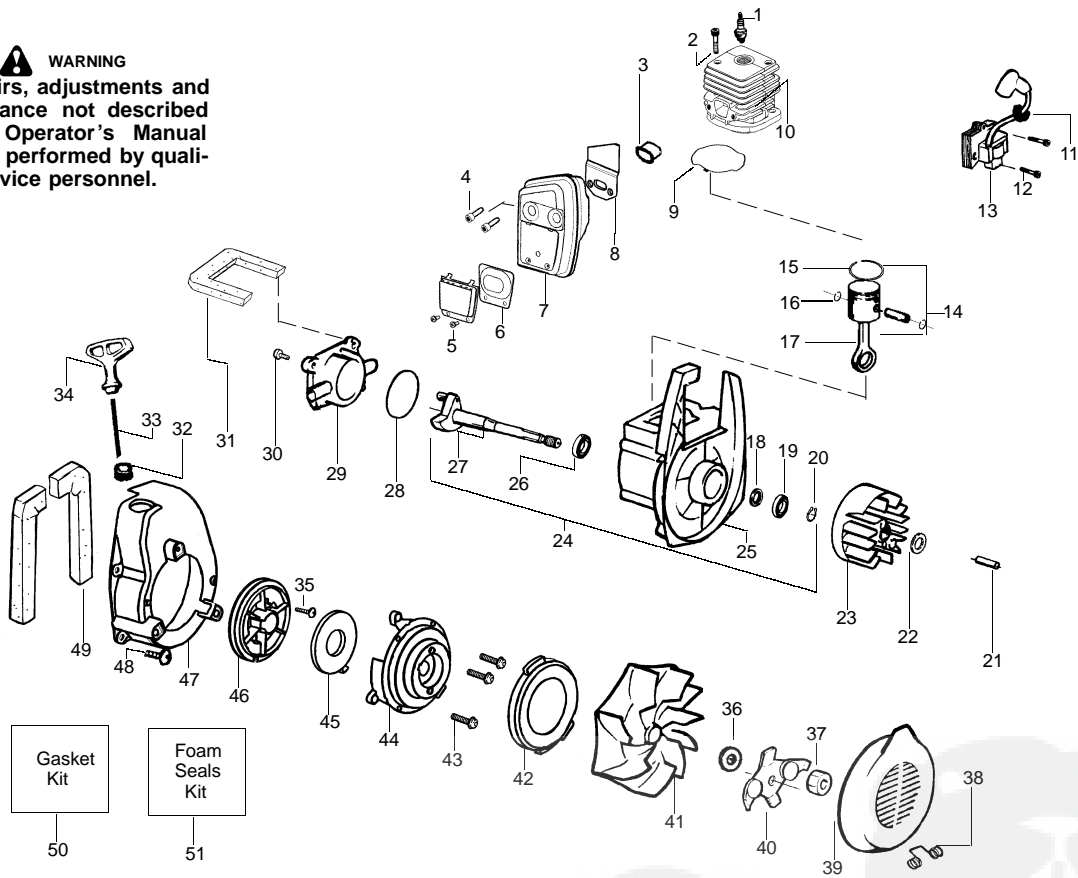

WARNING
All repairs, adjustments and maintenance not described in the Operator's Manual must be performed by qualified service personnel.

Ref.	Part No.	Description	Ref.	Part No.	Description	Ref.	Part No.	Description
1.	952030249	Spark Plug (RCJ-6Y)	21.	530016190	Spacer-Flywheel	40.	530095461	Assy-Mulch Blade
2.	530015953	Screw	22.	530015149	Washer	41.	530069817	Assy-Impeller
3.	530055191	Insulator-Heat	23.	530039209	Assy-Flywheel	42.	530056625	Seal-Ring
4.	530016387	Screw-Muffler-Internal	24.	530071456	Assy-Crankcase/Crank shaft (incl. 20,25,27)	43.	530016349	Screw
5.	530015241	Screw	25.	530012492	Assy-Crankcase (Incl. 18,19,26)	44.	530055101	Housing-Pulley
6.	530071593	Kit-Spark Screen (incl. #5)	26.	530032125	Bearing-Inner	45.	530042086	Spring-Starter
7.	530071600	Kit-Muffler (incl. 4,5,6, & 8)	27.	530012452	Assy-Crankshaft	46.	530071466	Kit-Starter Pulley
8.	530071458	Gasket-Baffle (kit)	28.	530071458	O-ring-C/case (kit)	47.	530055102	Fan Housing
9.	530071458	Gasket-Cylinder (kit)	29.	530012443	Cover-Crankcase	48.	530015810	Screw
10.	530012432	Cylinder	30.	530015810	Screw	49.	530071459	Foam-182mm (kit)
11.	530019182	Grommet-Ign. Module	31.	530071459	Foam-219mm (kit)	50.	530071458	Kit-Gasket (page 1 incl. 2, & 5) (page 2 incl. 8,9, & 28)
12.	530016357	Screw-Ignition Module	32.	530029182	Eyelet-Flange	51.	530071459	Kit-Foam Seals (page 1 incl. 1,14,17,32) (page 2 incl. 31 & 49)
13.	530035505	Ignition Module	33.	530071467	Kit-Rope			
14.	530071357	Kit-Piston (Incl. 15 & 16)	34.	530049488	Handle-Starter			
15.	530055120	Piston Ring	35.	530016391	Screw-Rope			
16.	530015162	Retainer-Piston Pin	36.	530016240	Washer-Belleville			
17.	530069945	Assy-Connecting Rod	37.	530626605	Nut			
18.	530071615	Kit-Crankcase Seal	38.	530402043	Spring-Return Cover			
19.	530055728	Bearing-Outer	39.	530049313	Inlet Door			
20.	530015941	Retainer Ring-C'chaft						

✓ = NEW PART NUMBER FOR THIS IPL

★ = REFER TO THE SERVICE REFERENCE INDICATED FOR MORE INFORMATION. (LOCATED AT END OF IPL)