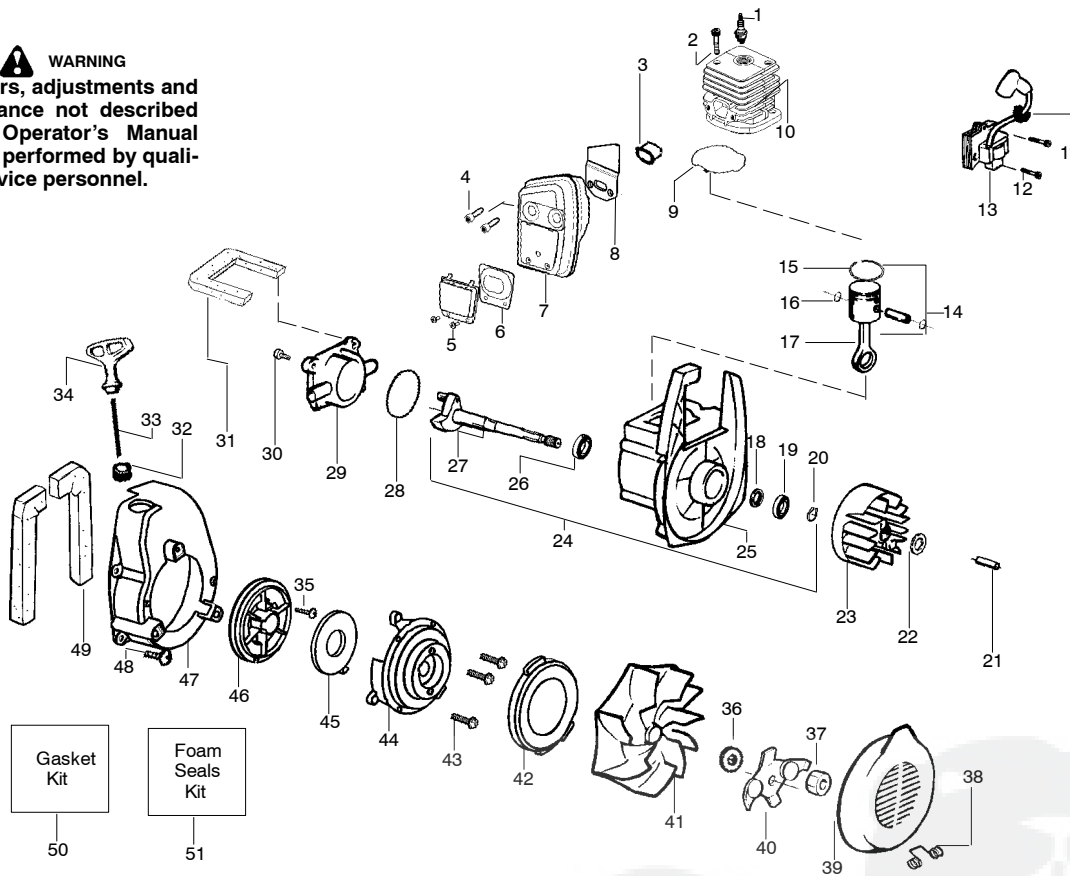

WARNING

All repairs, adjustments and maintenance not described in the Operator's Manual must be performed by qualified service personnel.

Ref.	Part No.	Description	Ref.	Part No.	Description
1.	530071459	Air Dam (kit)	21.	530402044	Spring-Cover Latch
2.	530071458	Gasket-Adapter (kit)	22.	530049617	Guide-Starter Rope
3.	530035561	Carburetor Adaptor	23.	530057313	Housing-Left
4.	530016309	Screw	24.	530036792	Isolator-Crankcase
5.	530071458	Gasket-Carburetor (kit)	25.	530049491	Assy-Fuel Tank
6.	---	Kit-Carb Ass'y.	26.	530049527	Gasket-Fuel Tank
	530071632	(C1Q-W11C)	27.	530049386	Fuel Cap w/Retainer
	530071775	(WT-606)	28.	530049656	Grommet-Shroud
7.	530056629	Air Box	29.	530069247	Kit-Line Carb/Purge
8.	530015849	Screw-Carb.	30.	530069216	Kit-Line Tank/Purge
9.	530049383	Filter-Air	31.	530095646	Assy-Fuel Pick-up
10.	530056581	Cover-Air Filter	32.	530071459	Grommet-Fuel line (kit)
11.	530016349	Screw			Not Shown
12.	530056641	Guard-Muffler			---
13.	530095469	Handle			Operator Manual
14.	530071459	Foam 71.1mm (kit)			Scan.
15.	530015886	Screw			Euro.
16.	530049323	Isolator			Euro III
17.	530071459	Foam 25.4mm (kit)			Euro IV
18.	530015197	Nut			Turkish
19.	530016322	Knob-Blower			Central Euro
20.	530057312	Housing-Right			Warning Decal
					530164526
					530164527
					530165182
					530165183
					530165184
					530164712
					530057414

PARTS LIST NO. 530163936		PARTNER ® PARTS LIST	MODEL(s) BV 25
DATE 6/09/04	Replaces 530163936 - 12/30/03		Note: Illustration may differ from actual model due to design changes

WARNING
All repairs, adjustments and maintenance not described in the Operator's Manual must be performed by qualified service personnel.

✓ = NEW PART NUMBER FOR THIS IPL

★ = REFER TO THE SERVICE REFERENCE INDICATED FOR MORE INFORMATION. (LOCATED AT END OF IPL)

PARTS LIST NO. 530163936		PARTNER ® PARTS LIST	MODEL(s) BV 25
DATE 6/09/04	Replaces 530163936 - 12/30/03		Note: Illustration may differ from actual model due to design changes