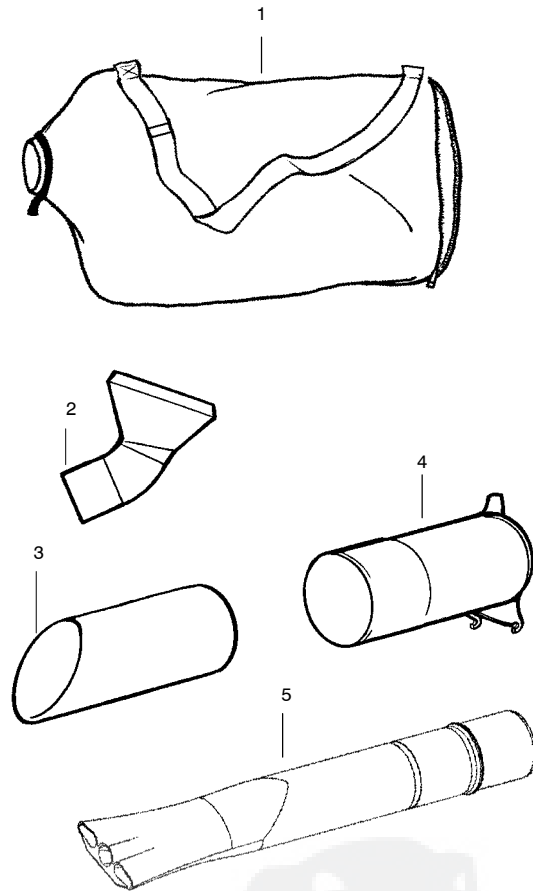

PARTS LIST NO. 530163936		PARTNER® PARTS LIST	MODEL(s) BV 25	
DATE 6/09/04	Replaces 530163936 - 12/30/03		Note: Illustration may differ from actual model due to design changes	PAGE NO. 3

Assy - Vacuum

Ref.	Part No.	Description
1.	530095564	Assy-Vac. Bag w/strap
2.	530095470	Tube-Elbow Vac
3.	530094476	Tube-Lower Vac
4.	530056901	Tube-Upper Vac
5.	530095593	Tube-Blower

Kit - Carburetor Assy # 530071632 - C1Q-W11C (zama)

Kit - Carburetor Assy # 530071775 - WT-606 (walbro)

530071716 - Kit - Choke Lever (zama)
530071725 - Kit - Choke Lever (walbro)

530071715 - Kit - Throttle Lever (zama)
530071726 - Kit - Throttle Lever (walbro)

Note: No Repair kits are available for this carburetor, please order the complete assembly part number

✓ = NEW PART NUMBER FOR THIS IPL

★ = REFER TO THE SERVICE REFERENCE INDICATED FOR MORE INFORMATION. (LOCATED AT END OF IPL)