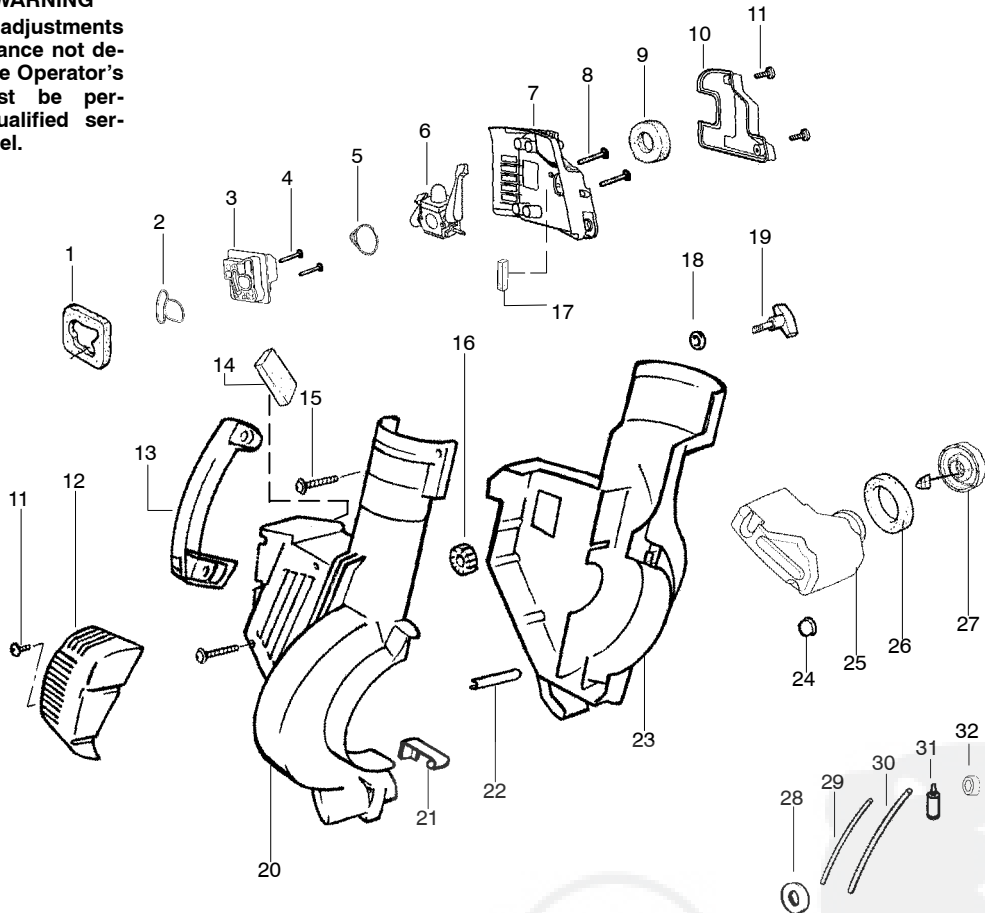

WARNING

All repairs, adjustments and maintenance not described in the Operator's Manual must be performed by qualified service personnel.

Ref.	Part No.	Description	Ref.	Part No.	Description
1.	530071459	Air Dam (kit)	21.	530402044	Spring-Cover Latch
2.	530071458	Gasket-Adapter (kit)	22.	530049617	Guide-Starter Rope
3.	530035561	Carburetor Adaptor	23.	530057313	Housing-Left
4.	530016309	Screw	24.	530036792	Isolator-Crankcase
5.	530071458	Gasket-Carburetor (kit)	25.	530049491	Assy-Fuel Tank
6.	---	Kit-Carb Ass'y.	26.	530049527	Gasket-Fuel Tank
	530071632	(C1Q-W11C)	27.	530049386	Fuel Cap w/Retainer
	530071775	(WT-606)	28.	530049656	Grommet-Shroud
7.	530056629	Air Box	29.	530069247	Kit-Line Carb/Purge
8.	530015849	Screw-Carb.	30.	530069216	Kit-Line Tank/Purge
9.	530049383	Filter-Air	31.	530095646	Assy-Fuel Pick-up
10.	530056581	Cover-Air Filter	32.	530071459	Grommet-Fuel line (kit)
11.	530016349	Screw			Not Shown
12.	530056641	Guard-Muffler			---
13.	530095469	Handle			Operator Manual
14.	530071459	Foam 71.1mm (kit)			Scan.
15.	530015886	Screw			Euro.
16.	530049323	Isolator			Euro III
17.	530071459	Foam 25.4mm (kit)			Euro IV
18.	530015197	Nut			Turkish
19.	530016322	Knob-Blower			Central Euro
20.	530057312	Housing-Right			Warning Decal
					530164526
					530164527
					530165182
					530165183
					530165184
					530164712
					530057414

PARTS LIST NO. 530163936		PARTNER ® PARTS LIST	MODEL(s) BV 25
DATE 6/09/04	Replaces 530163936 - 12/30/03		Note: Illustration may differ from actual model due to design changes

WARNING
All repairs, adjustments and maintenance not described in the Operator's Manual must be performed by qualified service personnel.

✓ = NEW PART NUMBER FOR THIS IPL

★ = REFER TO THE SERVICE REFERENCE INDICATED FOR MORE INFORMATION. (LOCATED AT END OF IPL)

PARTS LIST NO. 530163936		PARTNER ® PARTS LIST	MODEL(s) BV 25
DATE 6/09/04	Replaces 530163936 - 12/30/03		Note: Illustration may differ from actual model due to design changes