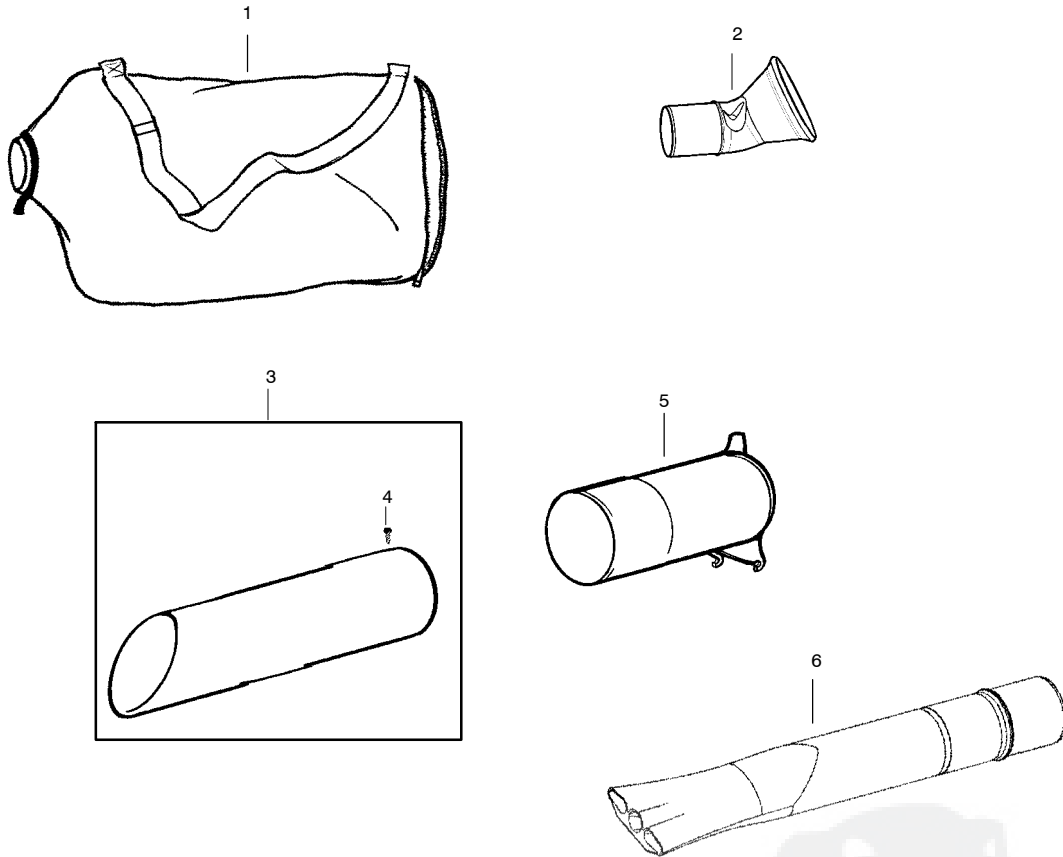

Assy - Vacuum

Ref.	Part No.	Description
1.	530095564	Assy-Vac. Bag w/strap
2. ✓	545086401	Tube-Elbow Vac
3.	530071970	Kit-Lower Vac Tube (Incl. 4)
4.	530402528	Screw
5.	530056901	Tube-Upper Vac
6.	530095593	Tube-Blower

Kit - Carburetor Assy # 530071632 - C1Q-W11C (zama)

Kit - Carburetor Assy # 530071775 - WT-606 (walbro)

530071716 - Kit - Choke Lever (zama)
530071725 - Kit - Choke Lever (walbro)

530071715 - Kit - Throttle Lever (zama)
530071726 - Kit - Throttle Lever (walbro)

Note: No Repair kits are available for this carburetor, please order the complete assembly part number