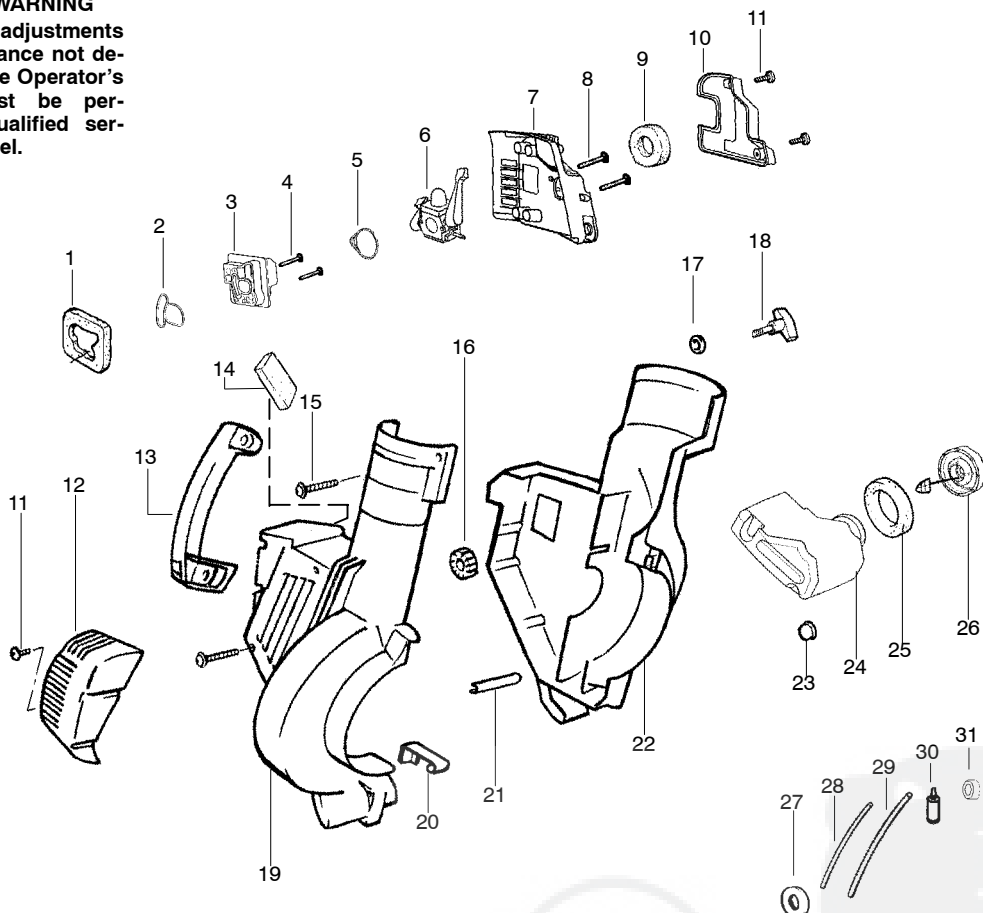

PARTS LIST NO. 530163936		PARTNER ® PARTS LIST	MODEL(s) BV 25
DATE 01/16/06	Replaces 530163936 - 9/20/05		Note: Illustration may differ from actual model due to design changes

WARNING

All repairs, adjustments and maintenance not described in the Operator's Manual must be performed by qualified service personnel.

Ref.	Part No.	Description	Ref.	Part No.	Description
1.	530071459	Air Dam (kit)	20.	530402044	Spring-Cover Latch
2.	530071458	Gasket-Adapter (kit)	21.	530049617	Guide-Starter Rope
3.	530035561	Carburetor Adaptor	22.	530058851	Housing-Left
4.	530016309	Screw	23.	530036792	Isolator-Crankcase
5.	530071458	Gasket-Carburetor (kit)	24.	530049491	Assy-Fuel Tank
6.	---	Kit-Carb Ass'y.	25.	530049527	Gasket-Fuel Tank
	530071632	(C1Q-W11C)	26.	530049386	Fuel Cap w/Retainer
	530071775	(WT-606)	27.	530049656	Grommet-Shroud
7.	530056629	Air Box	28.	530069247	Kit-Line Carb/Purge
8.	530015849	Screw-Carb.	29.	530069216	Kit-Line Tank/Purge
9.	530049383	Filter-Air	30.	530095646	Assy-Fuel Pick-up
10.	530056581	Cover-Air Filter	31.	530071459	Grommet-Fuel line (kit)
11.	530016349	Screw		Not Shown	
12.	530056641	Guard-Muffler		---	Operator Manual
13.	530095469	Handle		545076624	Scan.
14.	530071459	Foam 71.1mm (kit)		545076623	Euro.
15.	530015886	Screw		545076625	Euro III
16.	530049323	Isolator		545076626	Euro IV
17.	530015197	Nut		545076627	Turkish
18.	530016322	Knob-Blower		530057414	Warning Decal
19.	530059193	Assy-Housing-RH (Incl. #20)		530402633	Decal-Screw Warning