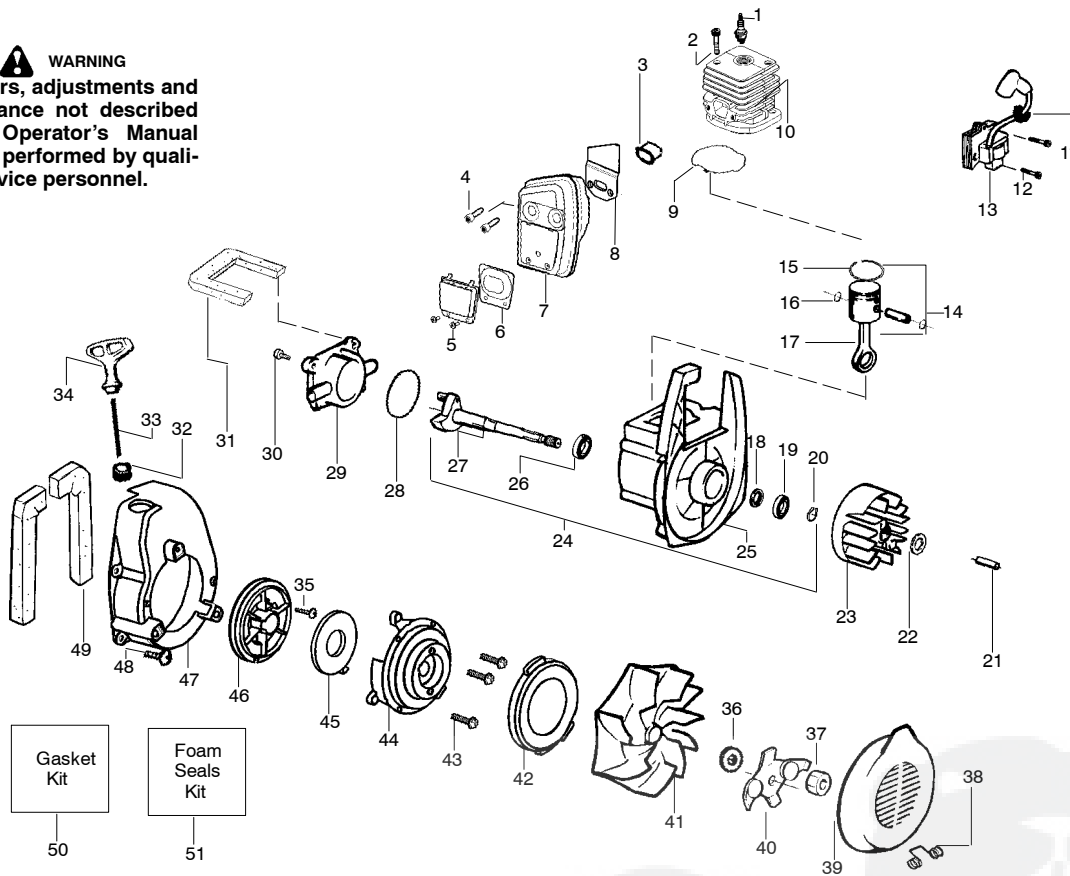

PARTS LIST NO. 530163936		PARTNER ® PARTS LIST	MODEL(s) BV 25
DATE 01/16/06	Replaces 530163936 - 9/20/05		Note: Illustration may differ from actual model due to design changes

WARNING

All repairs, adjustments and maintenance not described in the Operator's Manual must be performed by qualified service personnel.

Ref.	Part No.	Description	Ref.	Part No.	Description
1.	530071459	Air Dam (kit)	20.	530402044	Spring-Cover Latch
2.	530071458	Gasket-Adapter (kit)	21.	530049617	Guide-Starter Rope
3.	530035561	Carburetor Adaptor	22.	530058851	Housing-Left
4.	530016309	Screw	23.	530036792	Isolator-Crankcase
5.	530071458	Gasket-Carburetor (kit)	24.	530049491	Assy-Fuel Tank
6.	---	Kit-Carb Ass'y.	25.	530049527	Gasket-Fuel Tank
	530071632	(C1Q-W11C)	26.	530049386	Fuel Cap w/Retainer
	530071775	(WT-606)	27.	530049656	Grommet-Shroud
7.	530056629	Air Box	28.	530069247	Kit-Line Carb/Purge
8.	530015849	Screw-Carb.	29.	530069216	Kit-Line Tank/Purge
9.	530049383	Filter-Air	30.	530095646	Assy-Fuel Pick-up
10.	530056581	Cover-Air Filter	31.	530071459	Grommet-Fuel line (kit)
11.	530016349	Screw		Not Shown	
12.	530056641	Guard-Muffler		---	Operator Manual
13.	530095469	Handle		545076624	Scan.
14.	530071459	Foam 71.1mm (kit)		545076623	Euro.
15.	530015886	Screw		545076625	Euro III
16.	530049323	Isolator		545076626	Euro IV
17.	530015197	Nut		545076627	Turkish
18.	530016322	Knob-Blower		530057414	Warning Decal
19.	530059193	Assy-Housing-RH (Incl. #20)		530402633	Decal-Screw Warning