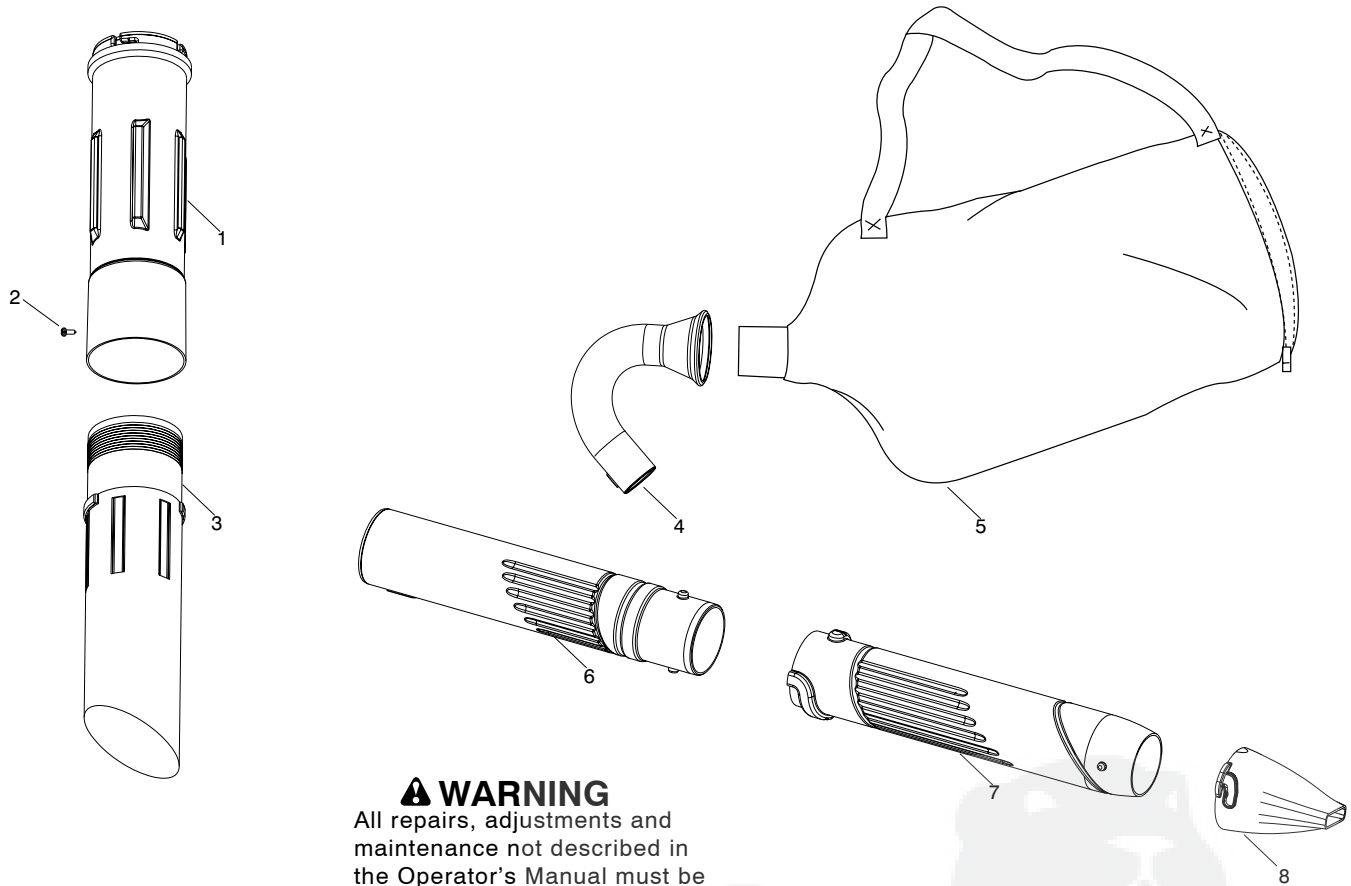

Parts List No. 545164321		<i>Partner</i> PARTS LIST	MODEL GBV 325	
Date 1/07/09	Replaces 545164321 - 7/17/08		NOTE : Illustration may differ from actual model due to design changes.	Page: 3

⚠ WARNING

All repairs, adjustments and maintenance not described in the Operator's Manual must be performed by Qualified Service Personnel.

Ref.	Part No.	Description
1.	545099401	Tube - Upper Vac
2.	545144101	Screw
3.	545141001	Tube - Lower Vac
4.	545116601	Tube - J
5.	530095564	Assy - Vac Bag
6.	545167801	Tube - Upper Blower w/barrier
7.	545100601	Tube - Lower Blower
8.	545151201	Nozzle - High Speed

✓ = New Part Number For This IPL

★ = Refer to the Service Reference Indicated for more information.(Located at the END of the IPL)