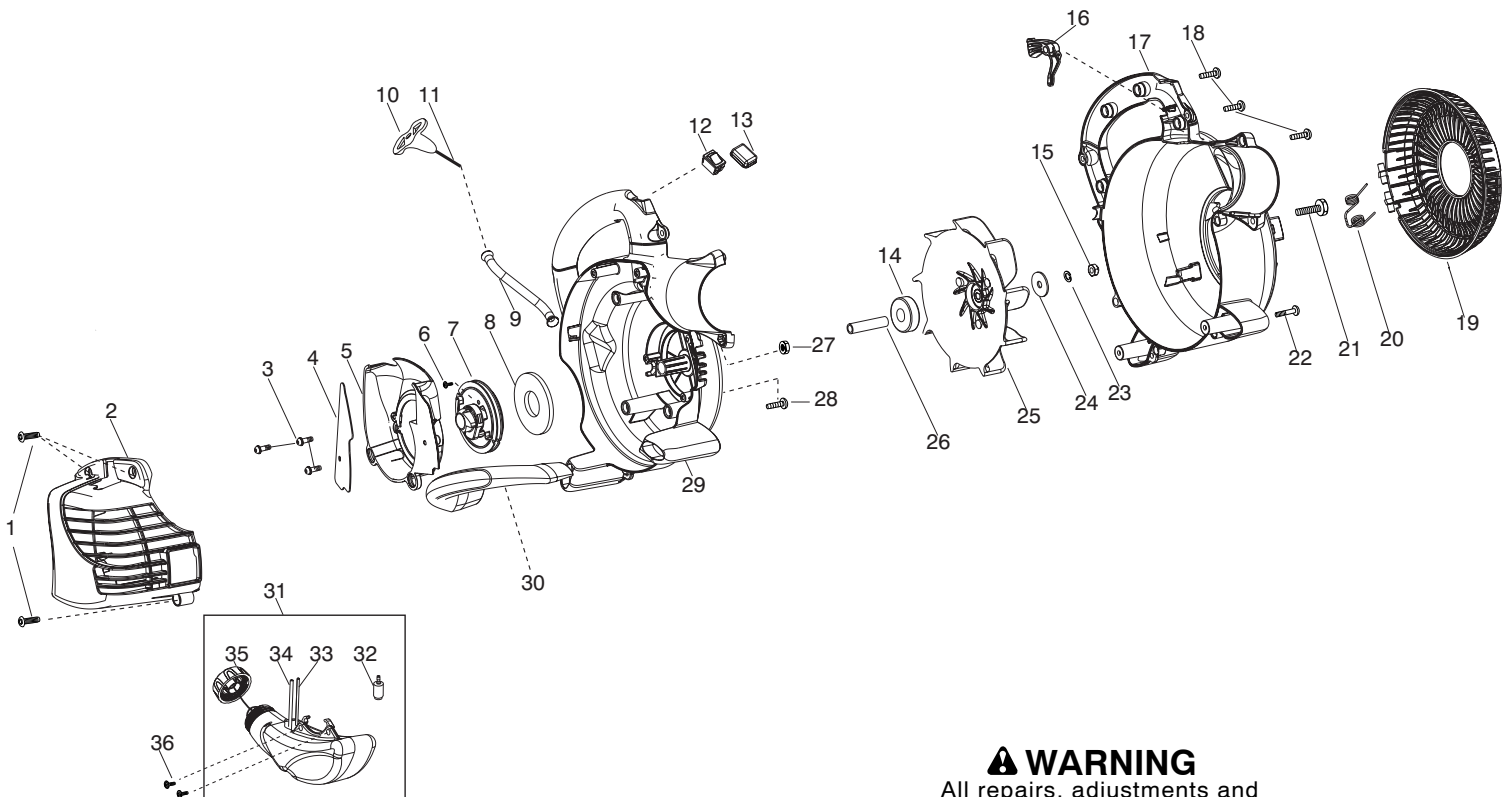

Parts List No. 545164321		<i>Partner</i> PARTS LIST	MODEL GBV 325
Date 1/07/09	Replaces 545164321 - 7/17/08		NOTE : Illustration may differ from actual model due to design changes.

⚠ WARNING

All repairs, adjustments and maintenance not described in the Operator's Manual must be performed by Qualified Service Personnel.

Ref.	Part No.	Description	Ref.	Part No.	Description
1.	530015814	Screw	24.	545109901	Washer - Impeller
2.	545135806	Assy - Engine Cover	25.	545113601	Assy - Impeller
3.	530015880	Screw	26.	545113701	Spacer - Flywheel
4.	545134001	Shield - Baffle	27.	530015197	Nut
5.	545099101	Baffle	28.	530016386	Screw
6.	530016391	Screw	29.	545100903	Assy-Scroll Assy. RH (Incl. 14)
7.	545081852	Kit - Starter Pulley	30.	545101201	Handle - Vac
8.	530042086	Spring - Starter	31.	545100401	Assy - Fuel Tank (Incl. 32,33,34,35)
9.	545107101	Tube - Starter Rope	32.	530095646	Assy - Fuel Pickup
10.	530054834	Handle - starter	33.	530069247	Kit - Fuel Line (carb/purge)
11.	545081833	Kit - Rope	34.	530069216	Kit - Fuel Line (tank/purge)
12.	545081830	Kit - Switch (momentary) (Incl. 13)	35.	530057973	Assy - Fuel Cap w/retainer
13.	545128201	Protector - Switch	36.	530016445	Screw - Fuel Tank Retainer
14.	545099001	Bearing	Not Shown		
15.	530626605	Nut	-----	Manual	
16.	545113803	Trigger - Throttle	545154704	Scan	
17.	545134103	Assy - Scroll LH (Incl. 19,20)	545154705	Euro 1	
18.	530015814	Screw	545154706	Euro 3	
19.	545100801	Door- Vac	545154707	Euro 4	
20.	545115601	Spring - Vac Door	545154708	Turkish	
21.	545003502	Screw	545052802	Decal - Warning CE	
22.	530016406	Screw - Handle Vac	530402633	Decal - Screw Warning	
23. ✓	530092322	Washer - Lock			

✓ = New Part Number For This IPL

★ = Refer to the Service Reference Indicated for more information. (Located at the END of the IPL)

Parts List No. 545164321		<i>Partner</i> PARTS LIST	MODEL GBV 325
Date 1/07/09	Replaces 545164321 - 7/17/08		Page: 2
NOTE : Illustration may differ from actual model due to design changes.			