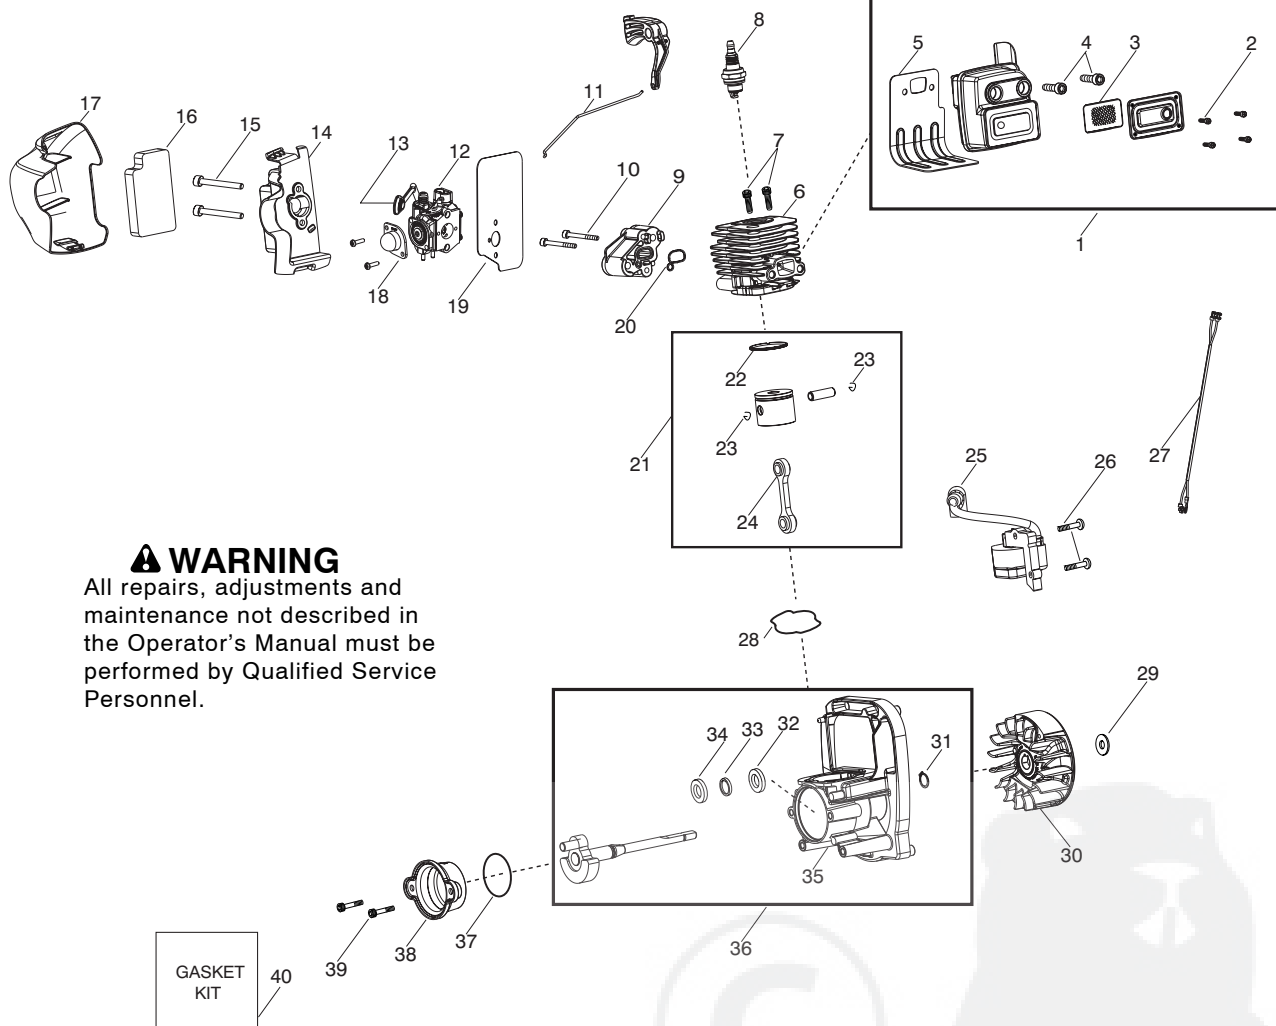

Parts List No. 545164321		<i>Partner</i> PARTS LIST	MODEL GBV 325
Date 1/07/09	Replaces 545164321 - 7/17/08		NOTE : Illustration may differ from actual model due to design changes.

⚠ WARNING

All repairs, adjustments and maintenance not described in the Operator's Manual must be performed by Qualified Service Personnel.

Ref.	Part No.	Description	Ref.	Part No.	Description
1.	530015814	Screw	24.	545109901	Washer - Impeller
2.	545135806	Assy - Engine Cover	25.	545113601	Assy - Impeller
3.	530015880	Screw	26.	545113701	Spacer - Flywheel
4.	545134001	Shield - Baffle	27.	530015197	Nut
5.	545099101	Baffle	28.	530016386	Screw
6.	530016391	Screw	29.	545100903	Assy-Scroll Assy. RH (Incl. 14)
7.	545081852	Kit - Starter Pulley	30.	545101201	Handle - Vac
8.	530042086	Spring - Starter	31.	545100401	Assy - Fuel Tank (Incl. 32,33,34,35)
9.	545107101	Tube - Starter Rope	32.	530095646	Assy - Fuel Pickup
10.	530054834	Handle - starter	33.	530069247	Kit - Fuel Line (carb/purge)
11.	545081833	Kit - Rope	34.	530069216	Kit - Fuel Line (tank/purge)
12.	545081830	Kit - Switch (momentary) (Incl. 13)	35.	530057973	Assy - Fuel Cap w/retainer
13.	545128201	Protector - Switch	36.	530016445	Screw - Fuel Tank Retainer
14.	545099001	Bearing	Not Shown		
15.	530626605	Nut	-----	Manual	
16.	545113803	Trigger - Throttle	545154704	Scan	
17.	545134103	Assy - Scroll LH (Incl. 19,20)	545154705	Euro 1	
18.	530015814	Screw	545154706	Euro 3	
19.	545100801	Door- Vac	545154707	Euro 4	
20.	545115601	Spring - Vac Door	545154708	Turkish	
21.	545003502	Screw	545052802	Decal - Warning CE	
22.	530016406	Screw - Handle Vac	530402633	Decal - Screw Warning	
23. ✓	530092322	Washer - Lock			

✓ = New Part Number For This IPL

★ = Refer to the Service Reference Indicated for more information. (Located at the END of the IPL)

Parts List No. 545164321		<i>Partner</i> PARTS LIST	MODEL GBV 325
Date 1/07/09	Replaces 545164321 - 7/17/08		Page: 2
NOTE : Illustration may differ from actual model due to design changes.			