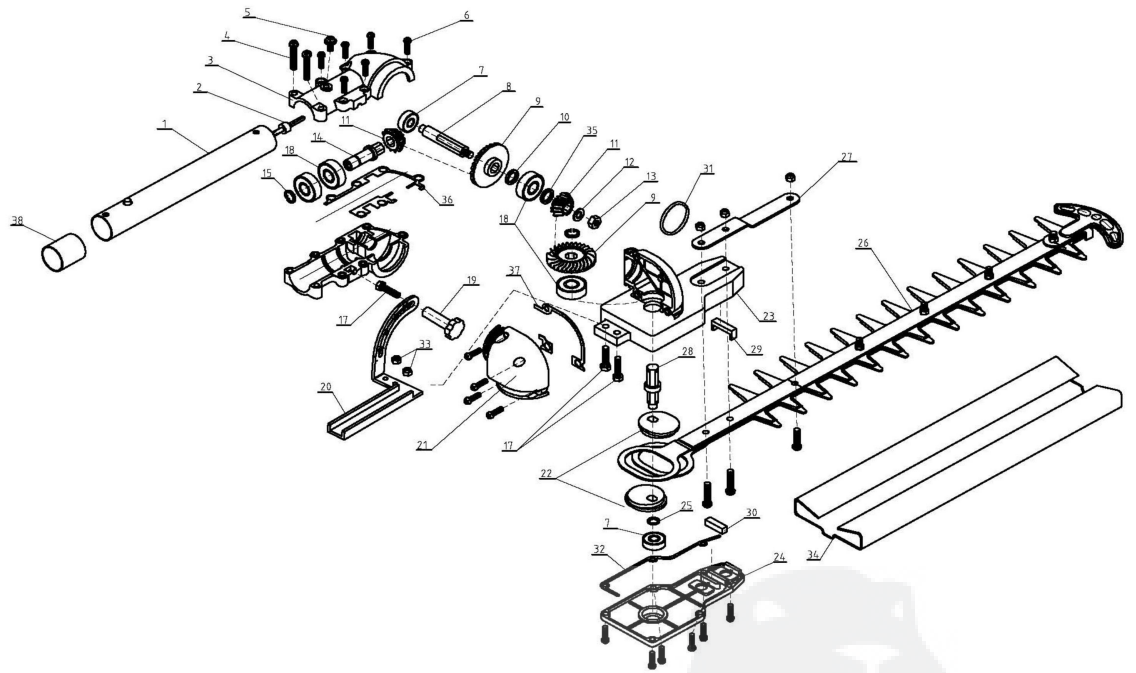

**SERVICE SPARE PARTS LIST**

SPECIFY MODEL NO. WHEN ORDERING PARTS		DATE	REVISED DATE
Attachment of Hedge Trimmer		3/12/2008	3/12/2008
MODEL NO.	ATEH01		
			V1

No.	STK CODE	Parts No.	Description	Q	No.	STK CODE	Parts No.	Description	Q
1	A	9228-A10603	CONNECTION STICK ASS'Y	1	20	B	9068-A10605	LOCKING HANDLE	1
2	B	9228-A10604	FLEXIBLE SHAFT	1	21	B	9038-A10604	HOUSING (R), BLADE	1
3	C	9038-A10601	HOUSING (L), STICK	1	22	C	9040-A10601	ECCENTRIC BLOCK	2
4	B	9SXAZM05-30	SCREW	2	23	C	9038-A10604	HOUSING (L), BLADE	1
5	B	9SDAZM05-10	SCREW	1	24	B	9017-A10601	COVER	1
6	B	6SQAZ-04-14	SCREW	16	25	B	6CC-08	C RING	1
7	A	6MB-607-01	BEARING	2	26	B	9228-A10602	BLADE ASS'Y	1
8	C	9127-A10602	SHAFT	1	27	B	9102-A10601	PLATE	1
9	A	9073-A10601	GEAR	2	28	C	9127-A10603	OUTPUT SHAFT	1
10	B	9014-A10601	WASHER	2	29	B	9157-A10601	FELT	1
11	B	9073-A10602	GEAR	2	30	B	9157-A10602	FELT	1
12	B	6WFB-06	WASHER	1	31	A	9012-A10601	GASKET	1
13	B	6NGB-06	NUT	1	32	B	9050-A10603	SEAL	1
14	A	9127-A10601	INPUT SHAFT	1	33	B	6NGZ-05	NUT	2
15	A	6CD-10	C RING	4	34	C	9101-A10601	BLADE COVER	1
16	C	9038-A10602	HOUSING (R), STICK	1	35	C	9014-A10604	WASHER	1
17	B	9SXAZ-05-20	SCREW	3	36	B	9050-A10601	SEAL	1
18	A	6DB-600001	BEARING	4	37	B	9050-A10602	SEAL	1
19	B	9056-A10601	GASKET	1	38	C	9105-330301	PLUG	1

A - Dealer stocked

B - Distributor stocked

C - Factory stocked