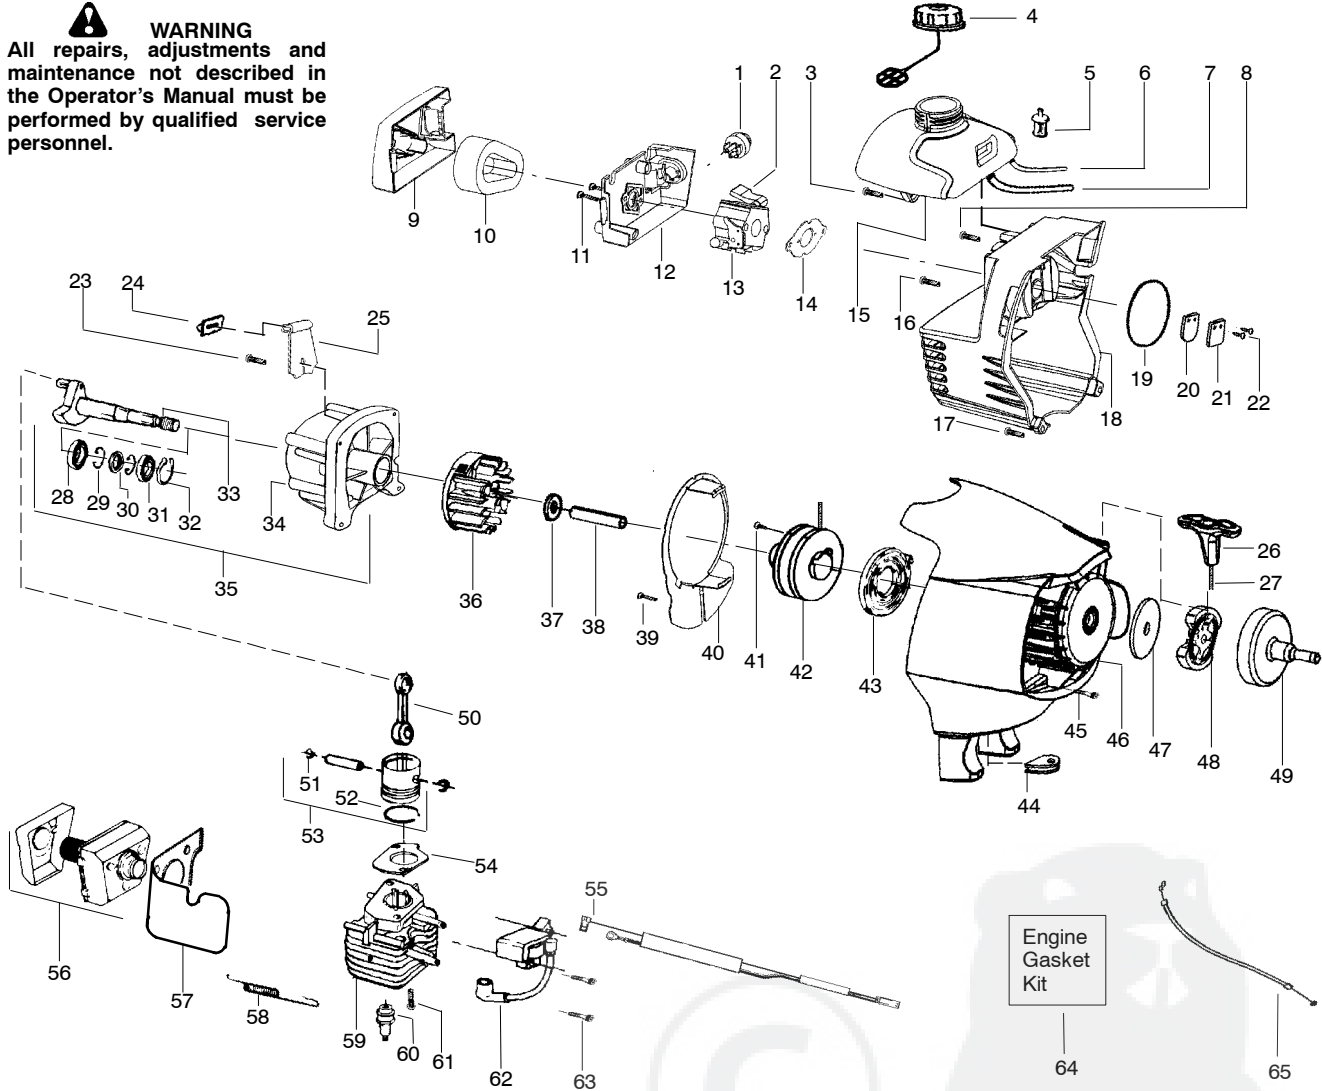

WARNING
All repairs, adjustments and maintenance not described in the Operator's Manual must be performed by qualified service personnel.

Engine Gasket Kit

Ref.	Part No.	Description	Ref.	Part No.	Description	Ref.	Part No.	Description
1.	530047721	Bulb-Purge	24.	530055492	Isolator-Tank	48.	530055122	Assy-Clutch
2.	530071717	Kit-Choke Lever	25.	530054941	Ret.-Tank	49.	530028799	Drum-Clutch
3.	530015843	Screw-tank	26.	530058742	Handle-Starter	50.	530010960	Assy-Conn. Rod
4.	530057736	Cap-Fuel w/ret.	27.	530071325	Kit-Rope	51.	530015162	Ret.-Piston pin
5.	530095646	Assy-Fuel pickup	28.	530032103	Bearing-Inner	52.	530012595	Ring-Piston
6.	530069247	Kit-Carb/Purge fuel line	29.	530015787	Retainer	53.	530072000	Kit-Piston (Incl. 51,52)
7.	530069216	Kit-Tank/Purge fuel line	30.	530019158	Seal	54.	530071401	Gasket-Cylinder(kit)
8.	530015775	Screw	31.	530032102	Bearing-Outer	55.	530058846	Assy-Leadwire
9.	530150088	Cover-Air box	32.	530015789	Ret.-Crankshaft	56.	530069310	Kit-Muffler
10.	530054946	Filter-Air	33.	530028807	Assy-Crankshaft	57.	530058957	Shield
11.	530015849	Screw-Carb.	34.	530012514	Assy-Crankcase (Incl. 28-31)	58.	530036409	Spring-Muffler
12.	530150080	Box-Air	35.	530071685	Assy-C'case/C'shaft (Incl. 32,33,34)	59.	530012490	Cylinder
13.	530071637	Assy-Carb(WT628)	36.	530055524	Assy-Flywheel	60.	952030249	Plug-Spark(RCJ-6Y)
(Note: Repair kits are not available for this carburetor)			37.	530016030	Washer	61.	530001624	Bolt-Cyl. 1/4-20"
14.	530071401	Gasket-Carb.(kit)	38.	530055620	Spacer	62.	530039218	Module-Ignition
15.	530150092	Assy-Fuel Tank	39.	530015775	Screw-Baffle	63.	530016357	Screw-Module
16.	530015771	Screw-Crankcase	40.	530054939	Plate-Baffle	64.	530071401	Kit-Gasket (Incl. 14,19, 54)
17.	530015952	Screw-Shroud	41.	530016391	Screw-Rope	65.	545026801	Assy-Throttle cable
18.	530150089	Shroud w/heat shield	42.	530071399	Kit-Pulley(incl.41)			
19.	530071401	O-ring-Shroud (kit)	43.	530042086	Spring-Starter			
20.	530027593	Valve-Reed	44.	530019182	Grommet			
21.	530054596	Stop-Reed	45.	530015810	Screw-F/hsg.			
22.	530016064	Screw-Reed stop	46.	530055248	Assy.-Fan Housing			
23.	530015875	Screw-Retainer	47.	530094189	Washer-Clutch			

✓ = NEW PART NUMBER FOR THIS IPL

* = REFER TO THE SERVICE REFERENCE INDICATED FOR MORE INFORMATION. (LOCATED AT END OF IPL)