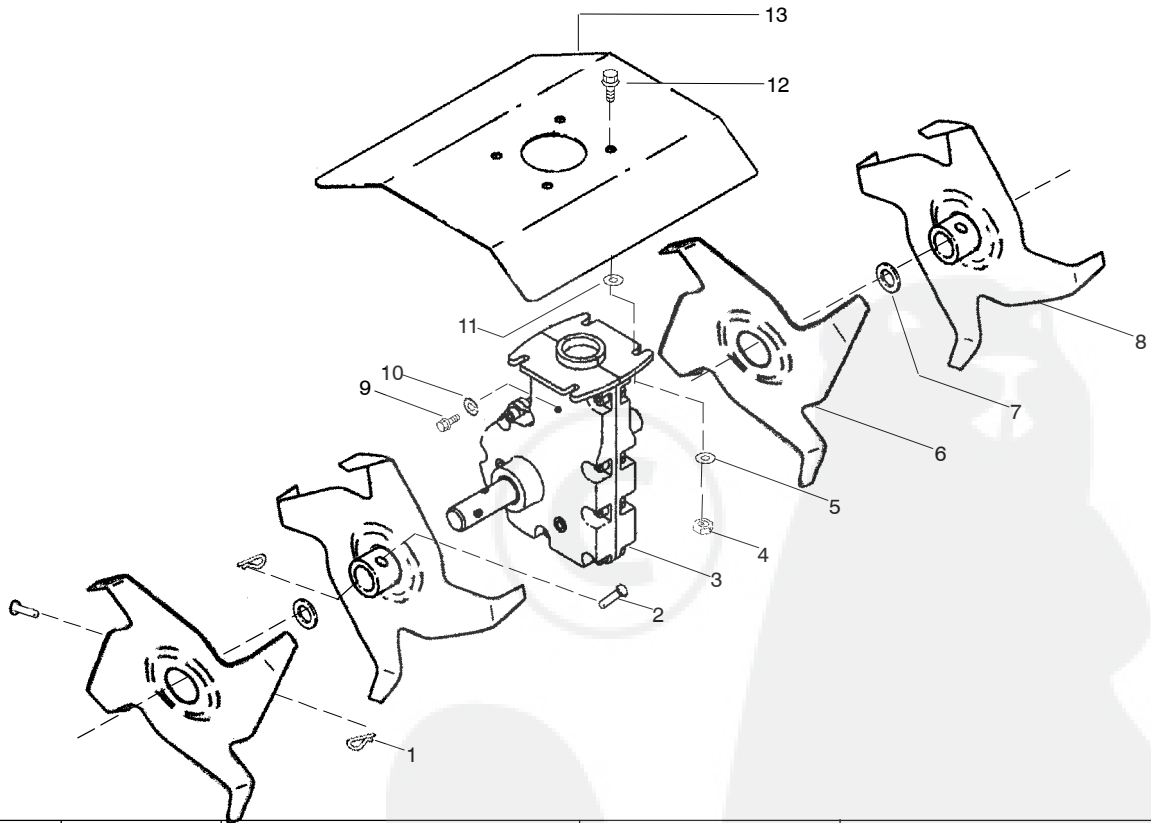

Ref.	Part No.	Description	Ref.	Part No.	Description
1.	530096026	Clamp-Right			
2.	530015814	Screw			
3.	530096042	Hsg.-Blower (upper)			Not Shown
4.	530016389	Washer			
5.	530055123	Impeller			Manual
6.	530095893	Arbor-Impeller	✓	530164747	(Scan)
7.	530095892	Hsg.-Blower (lower)	✓	530164748	(Euro)
8.	530016273	Screw	✓	530164749	(Euro III)
9.	530016179	Screw	✓	530165263	(Euro IV)
10.	530096025	Clamp-Left	✓	530165264	(Euro V)
11.	530071983-01	Kit-Driveshaft Assembly (incl. flex)	✓	530095894	Hanger-Attachment
			✓	545042003	Decal-Shaft Warning

✓ = NEW PART NUMBER FOR THIS IPL

★ = REFER TO THE SERVICE REFERENCE INDICATED FOR MORE INFORMATION. (LOCATED AT END OF IPL)

PARTS LIST NO. <b>530165585</b>		 <b>PARTS LIST</b>	MODEL(s) "CA2000"
DATE <b>3/11/05</b>	Replaces 9/24/04 - 530165585-01		NOTE: Illustration may differ from actual model due to design changes

**⚠ WARNING**

All repairs, adjustments and maintenance not described in the Operator's Manual must be performed by qualified service personnel.

Ref.	Part No.	Description	Ref.	Part No.	Description
1.	530016363	Retainer-Hairpin	14.	530095960	Shaft-Flex
2.	530016362	Pin-Clevis	15.	530096326-01	Assy-Driveshaft
3.	530095985	Assy-Gearbox			Not Shown
4.	530015515	Locknut			
5.	530015209	Washer-Flat			
6.	530095987	Tine-Right Outside/Left Inside			Manual
7.	530016364	Washer-Felt		530164743-01	Scan
8.	530095986	Tine-Left Outside/Right Inside		530164744-01	Euro
9.	530016374	Bolt-Hex		530164745-01	Euro III
10.	530016375	Washer-Lock		530165261-01	Euro IV
11.	530015209	Washer-Flat		530165262-01	Euro V
12.	530016366	Bolt-Washer Head		530095894	Hanger-Attachment
13.	530055771	Guard-blade		545042002	Decal-Shaft Warning