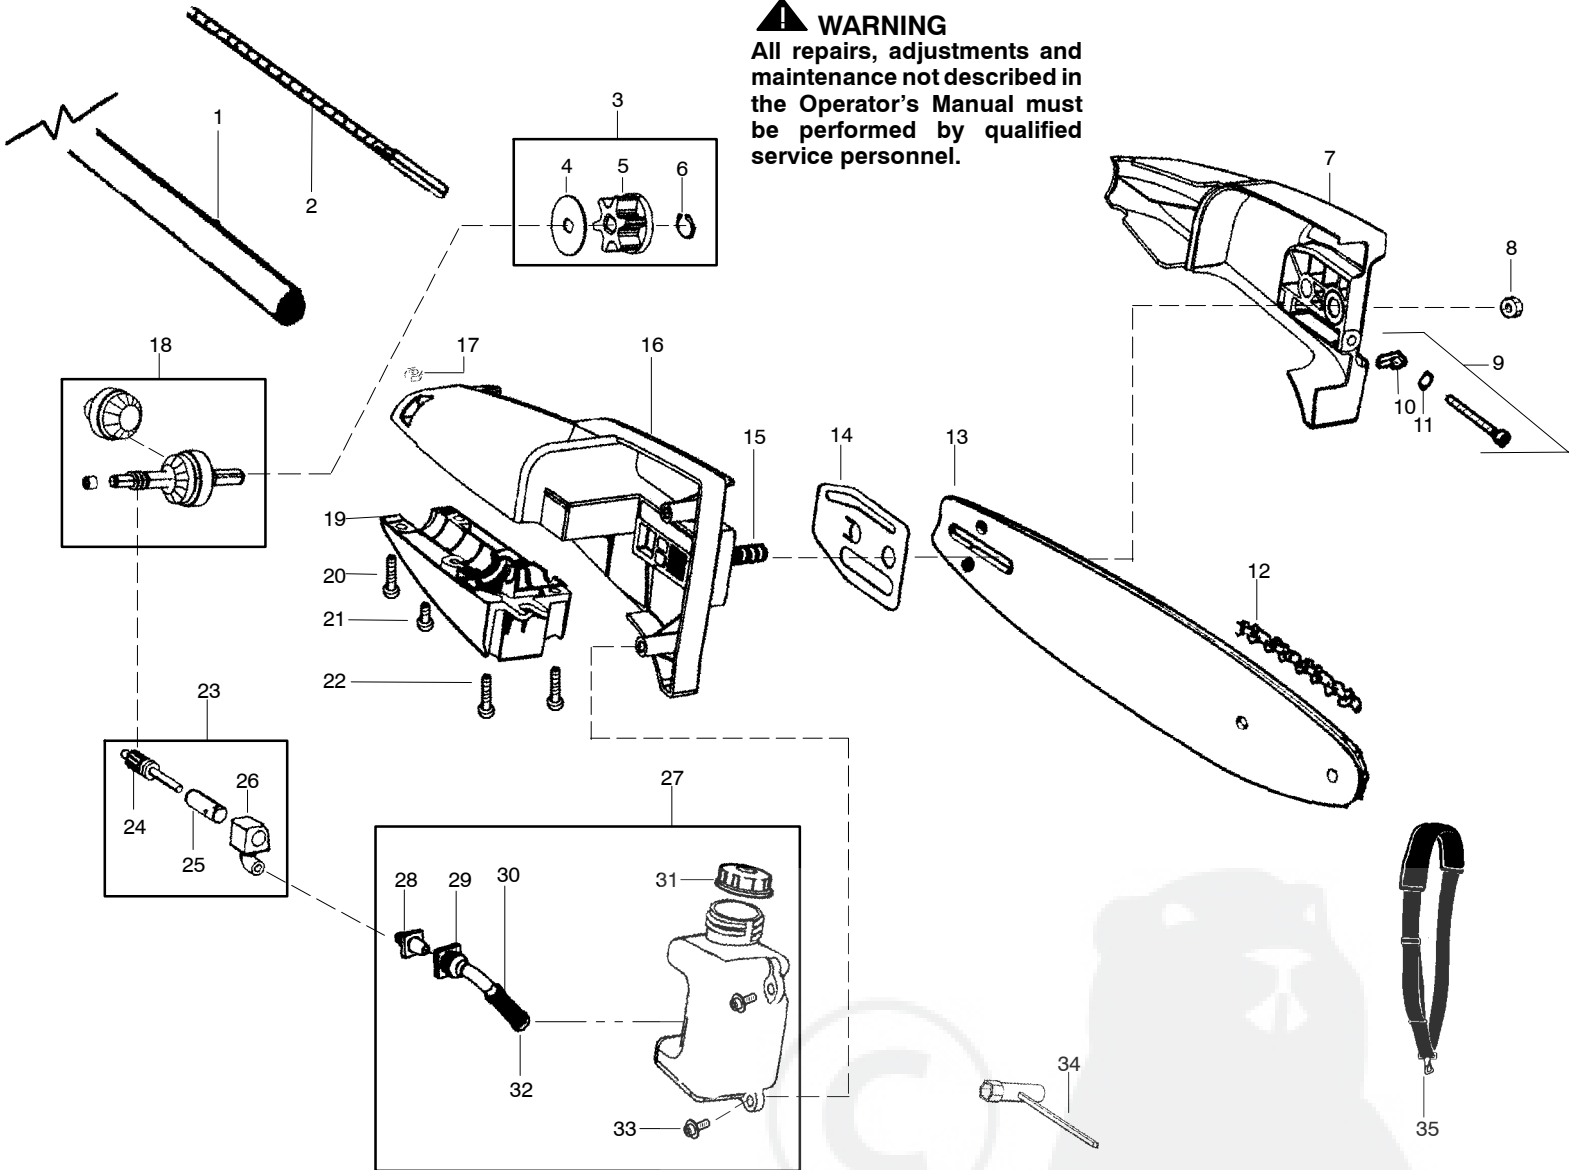

⚠ WARNING
All repairs, adjustments and maintenance not described in the Operator's Manual must be performed by qualified service personnel.

Ref.	Part No.	Description	Ref.	Part No.	Description	Ref.	Part No.	Description
1.	530096321-01	Kit-Driveshaft	17.	530016284	Nut	34.	530031163	Wrench-Bar
2.	530056570	Shaft-Flex	18.	530071646	Kit-Gear Assy	35.	530092085	Strap-Shoulder
3.	530071647	Kit-Sprocket Assy. (incl. 4,5,6)	19.	530056514	Hsg.-Lower			Not Shown
4.	530056521	Washer	20.	530016312	Screw			
5.	530056520	Sprocket	21.	530015805	Screw-Align			
6.	530056563	Retainer-Sprocket	22.	530015886	Screw			
7.	530057100	Assy-Bar Clamp (incl. #9)	23.	530071645	Kit-Oil Assy (incl. 24,25,26)			
8.	530015917	Nut-Bar Mounting	24.	530053764	Assy-Gear Plunger	✓	530164735	Manual (Scan)
9.	530069611	Kit-Bar Adjust (incl. 10,11)	25.	530053765	Barrel	✓	530164736	(Euro)
10.	530015826	Pin-Bar Adjust	26.	530056522	Block-Oil	✓	530164737	(Euro III)
11.	530038593	Retainer-Bar Adjust	27.	✓ 530150266	Assy-Oil Tank (incl. 28-32)	✓	530165267	(Euro IV)
12.	530051524	Chain-8"	28.	530056524	Fitting-Oil Line	✓	530165268	(Euro V)
13.	530044908	Bar-8"	29.	530021160	Intake-Oil Line		530150031	Att-Hanger
14.	530056523	Plate-Bar pad	30.	530037821	Filter-Oil		530055395	Clamp-Harness(lower)
15.	530016133	Bolt-Bar	31.	✓ 530150552	Assy-Oil Cap	✓	530055392	Clamp-Harness(upper)
16.	530056513	Hsg.-Upper (incl. #15)	32.	530030189	Plug-Oil Filter		530016406	Screw-Harness clamp
			33.	530015843	Screw		✓ 545042005	Decal-Shaft Warning
							530031159	Wrench-Hex (5/32")

✓ = NEW PART NUMBER FOR THIS IPL

* = REFER TO THE SERVICE REFERENCE INDICATED FOR MORE INFORMATION. (LOCATED AT END OF IPL)