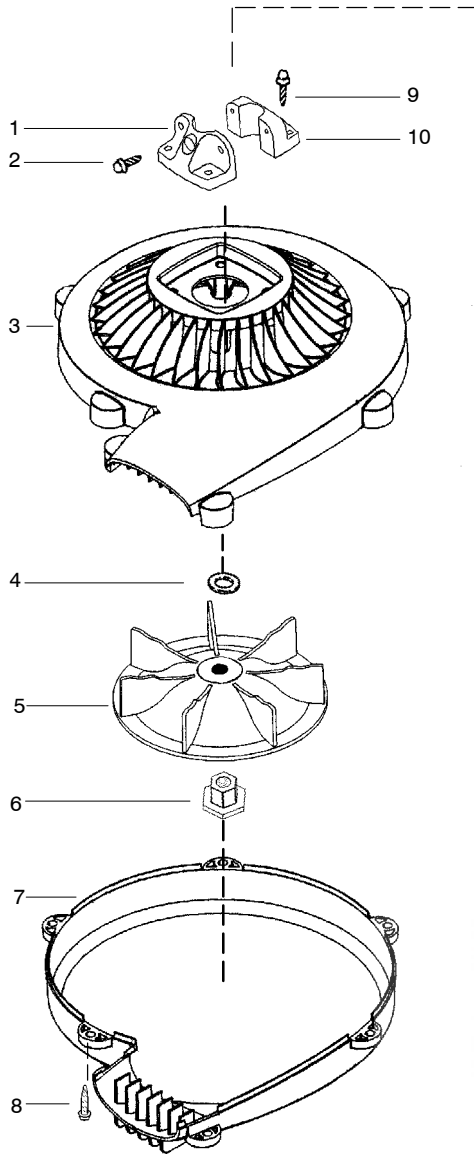

WARNING

All repairs, adjustments and maintenance not described in the Operator's Manual must be performed by qualified service personnel.

Ref.	Part No.	Description	Ref.	Part No.	Description
1.	530096026	Clamp-Right			
2.	530015814	Screw			
3.	530096042	Hsg.-Blower (upper)			Not Shown
4.	530016389	Washer			
5.	530055123	Impeller			Manual
6.	530095893	Arbor-Impeller	✓	530164747	(Scan)
7.	530095892	Hsg.-Blower (lower)	✓	530164748	(Euro)
8.	530016273	Screw	✓	530164749	(Euro III)
9.	530016179	Screw	✓	530165263	(Euro IV)
10.	530096025	Clamp-Left	✓	530165264	(Euro V)
11.	530071983-01	Kit-Driveshaft Assembly (incl. flex)	✓	530095894	Hanger-Attachment
			✓	545042003	Decal-Shaft Warning

✓ = NEW PART NUMBER FOR THIS IPL

★ = REFER TO THE SERVICE REFERENCE INDICATED FOR MORE INFORMATION. (LOCATED AT END OF IPL)