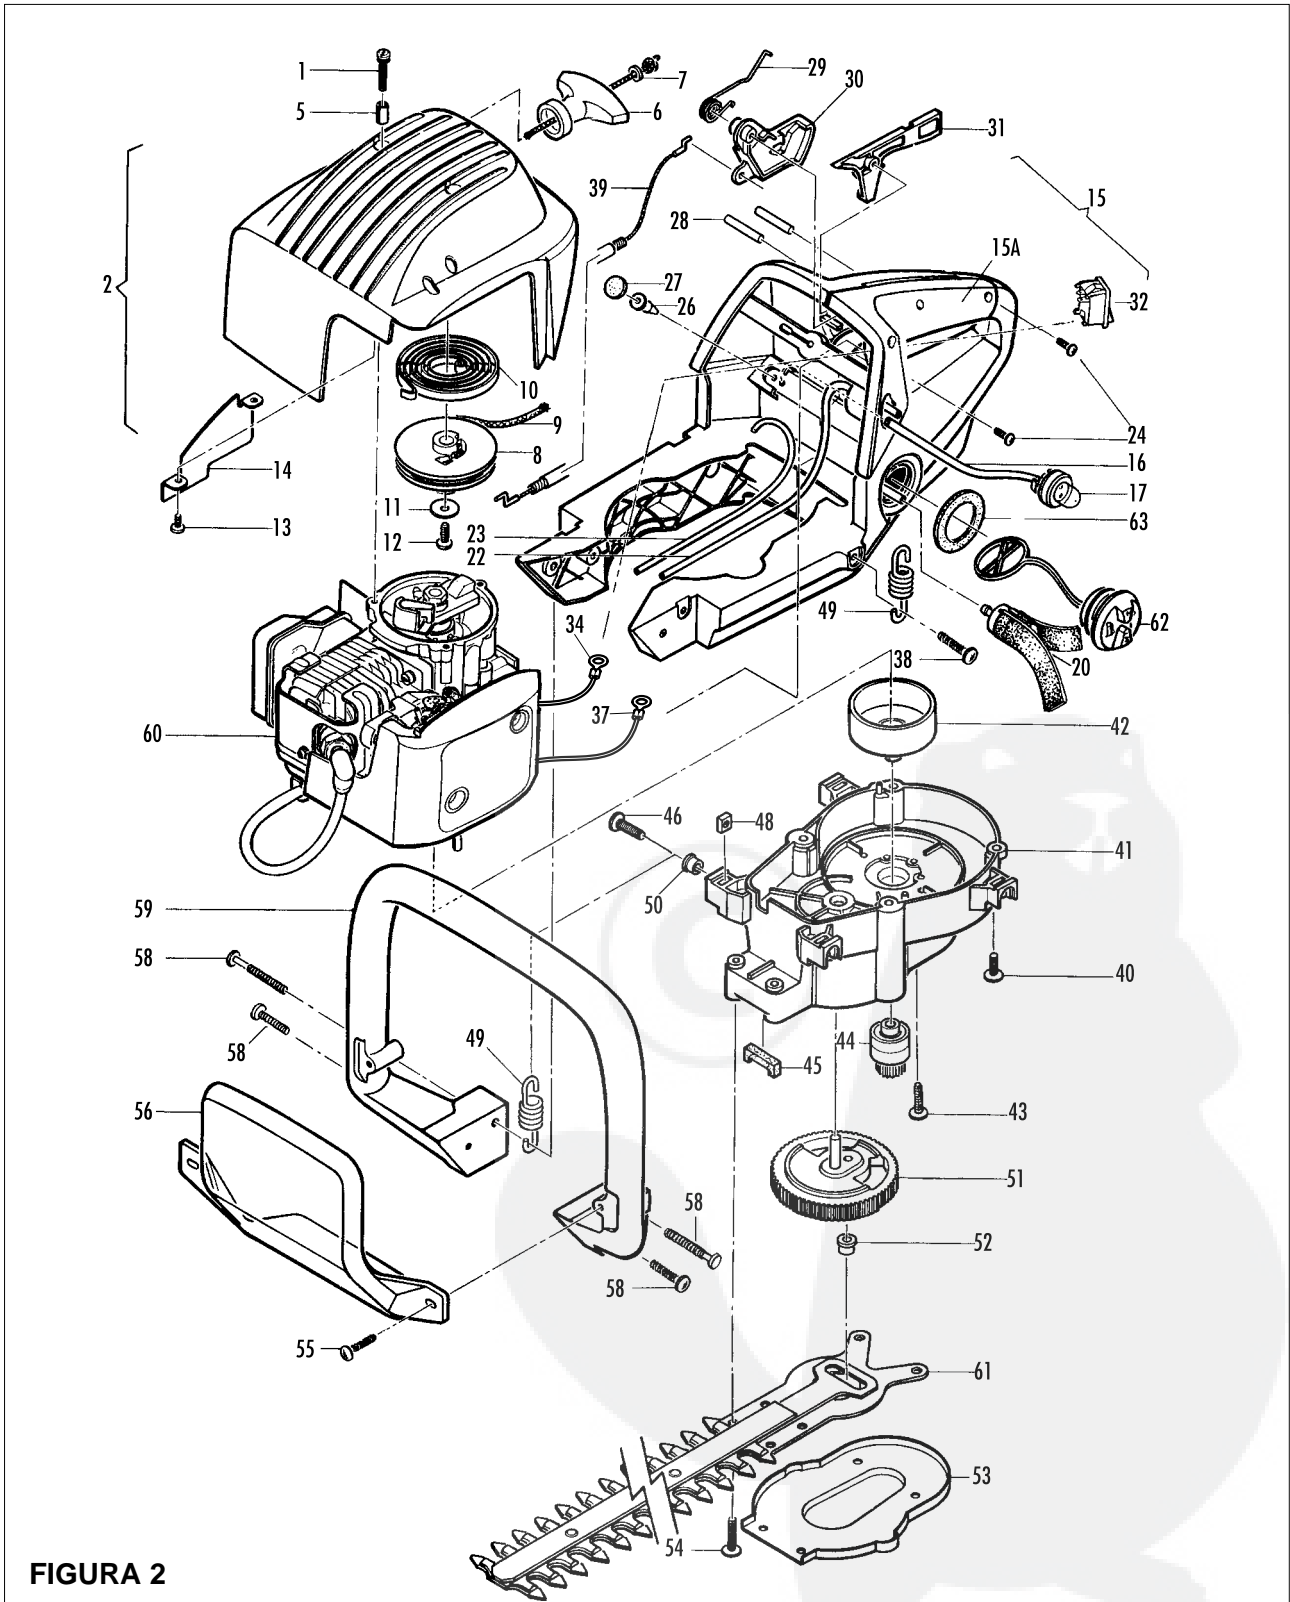

brand	MC CULLOCH - PARTNER

date	NOV/02	SHEET 1/4

Model	Prefix
VIRGINIA MH 542 - MH 555	07
PARTNER HG 17- HG 22	07
BRICOMARCHE BMTH 2555	07

Product number
953900128 - 953900129
953900213 - 953900180
953900262

FIGURA 2